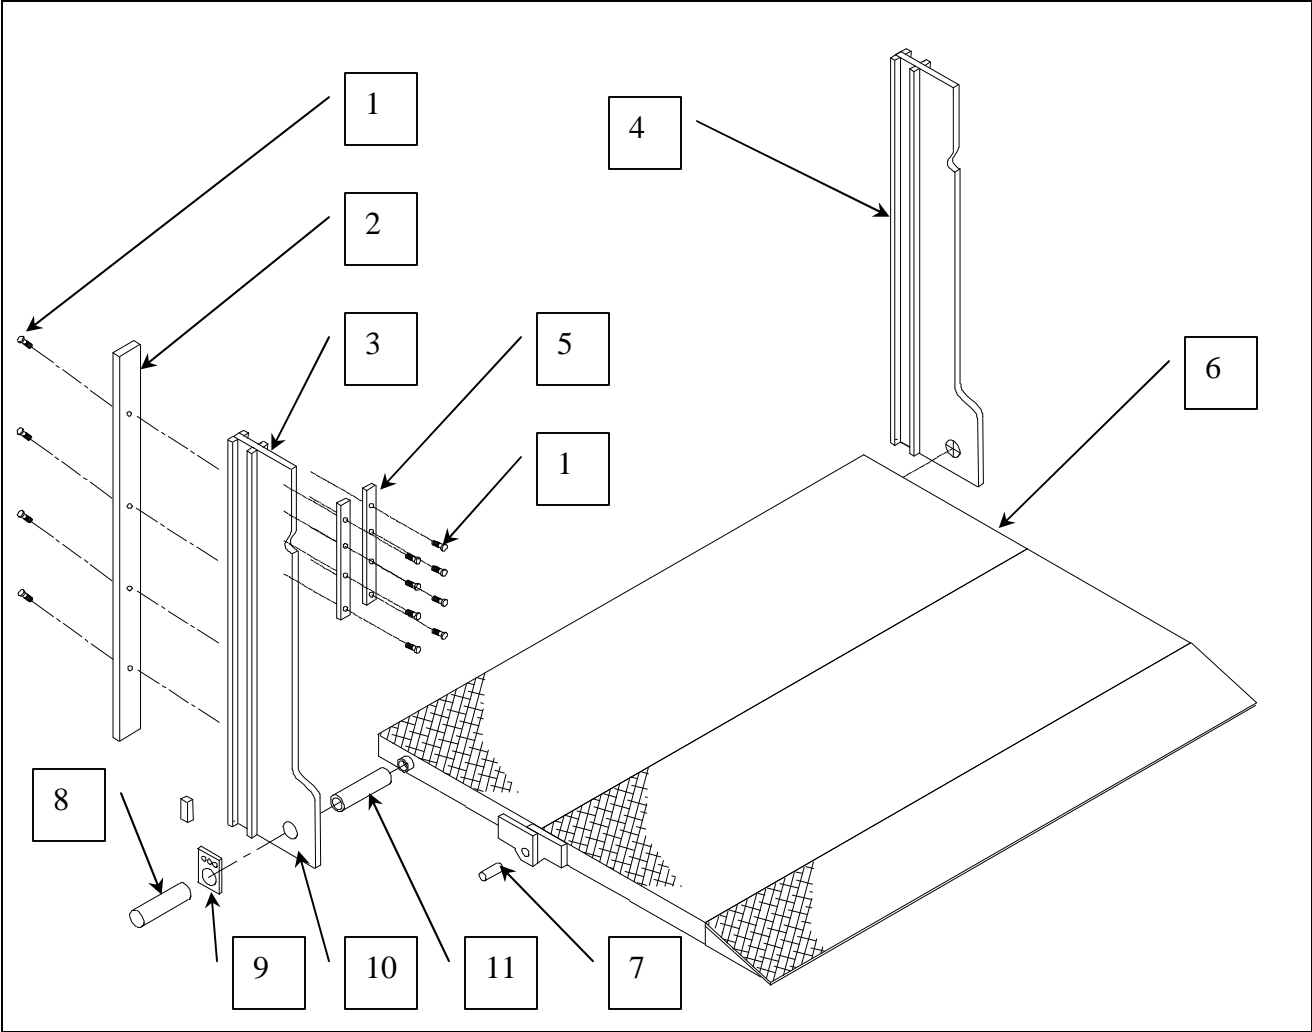

Model #: HD30 series

H-Frame and Cylinder

Model #:	HD30 series
----------	-------------

Platform & Sliders

Model #:

HD30 series

POWER UNIT #40134

**Model #:****HD30 series**

Diagram #	Part #	Description
	40134	Power Unit, DC00136, Complete
1	25168	Solenoid Start Switch
2	25163	Motor 12V DC
3	25145	Cap. Assy.
4	10137	NC Valve 12V DC
5	25133	Reservoir O-Ring
6	25155	Coupling
7	25192	Pump O-Ring Kit
8	25193	Inlet Plumbing Kit
9	25156	Filter
10	25140	Pump Assy.
11	25165	Pump Mounting Bolt
12	20440	Reservoir
13	25161	Reservoir Screw
14	20979	Breather
15	25147	Adj. Relief Valve Assy.
16	25151	Valve Block Assy, 7 Way, Complete
16b	25173	Valve & Coil, 7/4 Way
17	25129	Bolt 1/4 - 20 x 2.375 Hex HD
18	25136	Valve Assy. Check
19	25134	Spring and Ball
20	25153	Spring Retainer

POWER OPEN AND CLOSE HYDRAULIC HOOK-UP SCHEMATIC