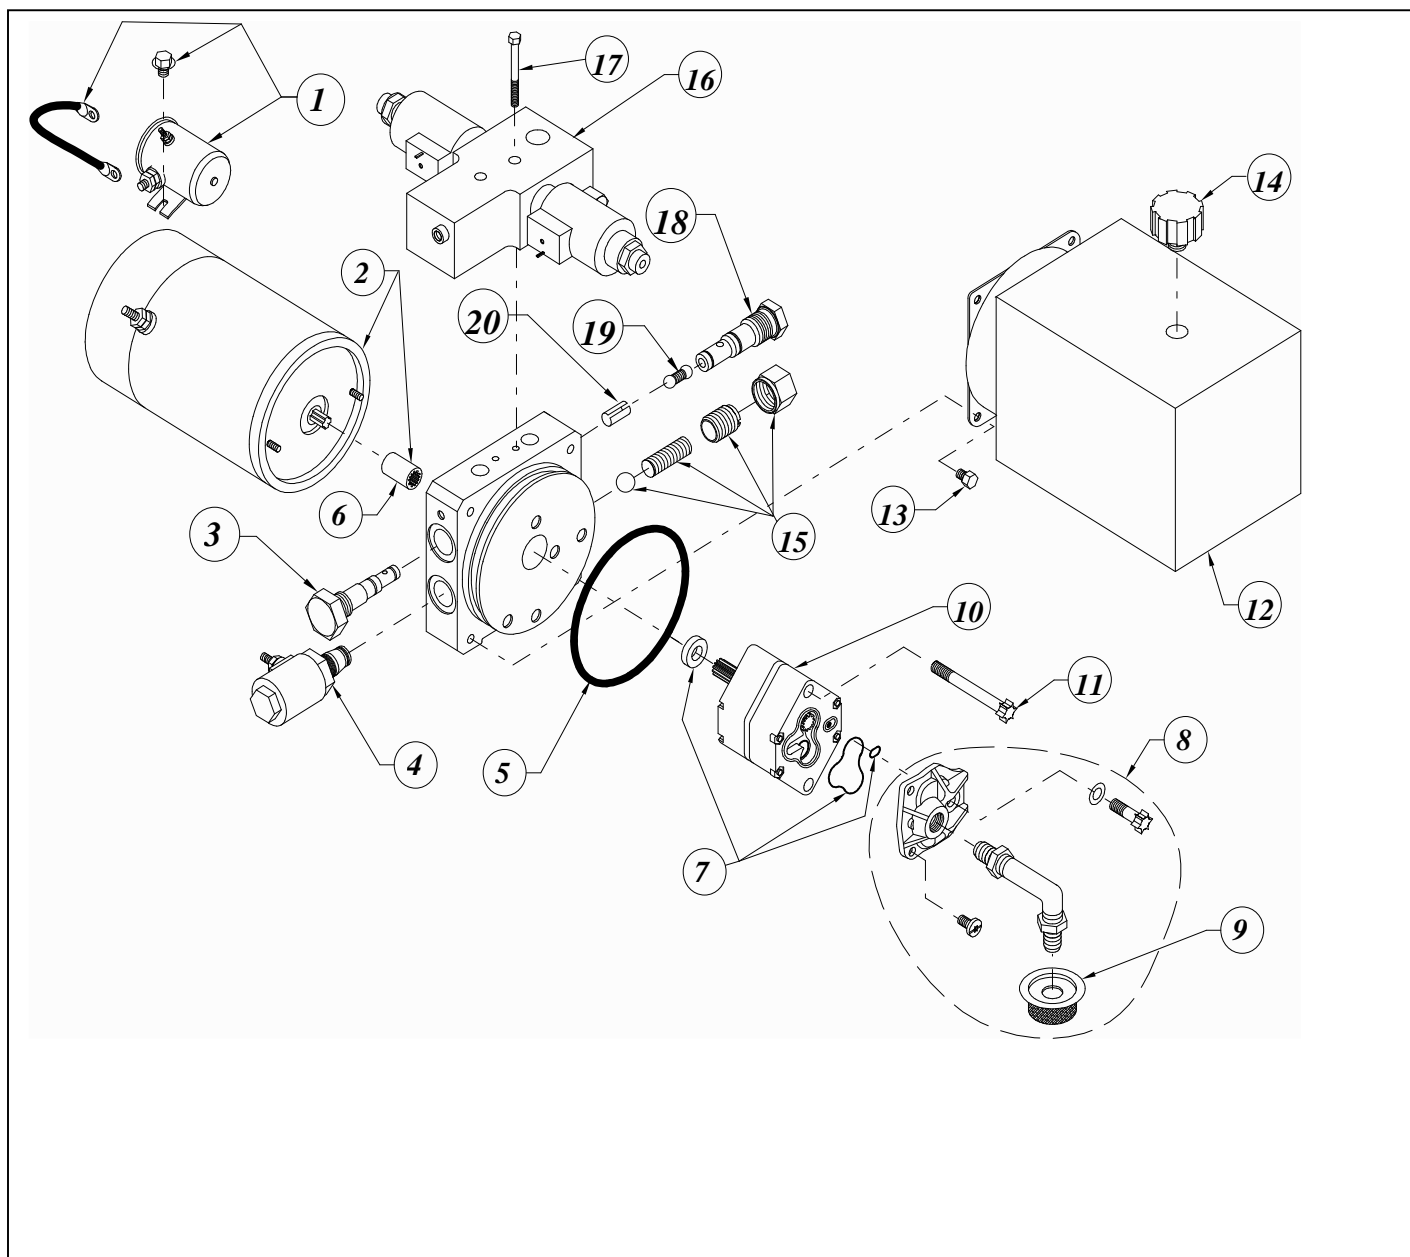

Model #: HD30 series

H-Frame and Cylinder

Model #:	HD30 series
----------	-------------

Platform & Sliders

Model #:

HD30 series

POWER UNIT #40134

**Model #:****HD30 series**

Diagram #	Part #	Description
	40134	Power Unit, DC00136, Complete
1	25168	Solenoid Start Switch
2	25163	Motor 12V DC
3	25145	Cap. Assy.
4	10137	NC Valve 12V DC
5	25133	Reservoir O-Ring
6	25155	Coupling
7	25192	Pump O-Ring Kit
8	25193	Inlet Plumbing Kit
9	25156	Filter
10	25140	Pump Assy.
11	25165	Pump Mounting Bolt
12	20440	Reservoir
13	25161	Reservoir Screw
14	20979	Breather
15	25147	Adj. Relief Valve Assy.
16	25151	Valve Block Assy, 7 Way, Complete
16b	25173	Valve & Coil, 7/4 Way
17	25129	Bolt 1/4 - 20 x 2.375 Hex HD
18	25136	Valve Assy. Check
19	25134	Spring and Ball
20	25153	Spring Retainer

POWER OPEN AND CLOSE HYDRAULIC HOOK-UP SCHEMATIC