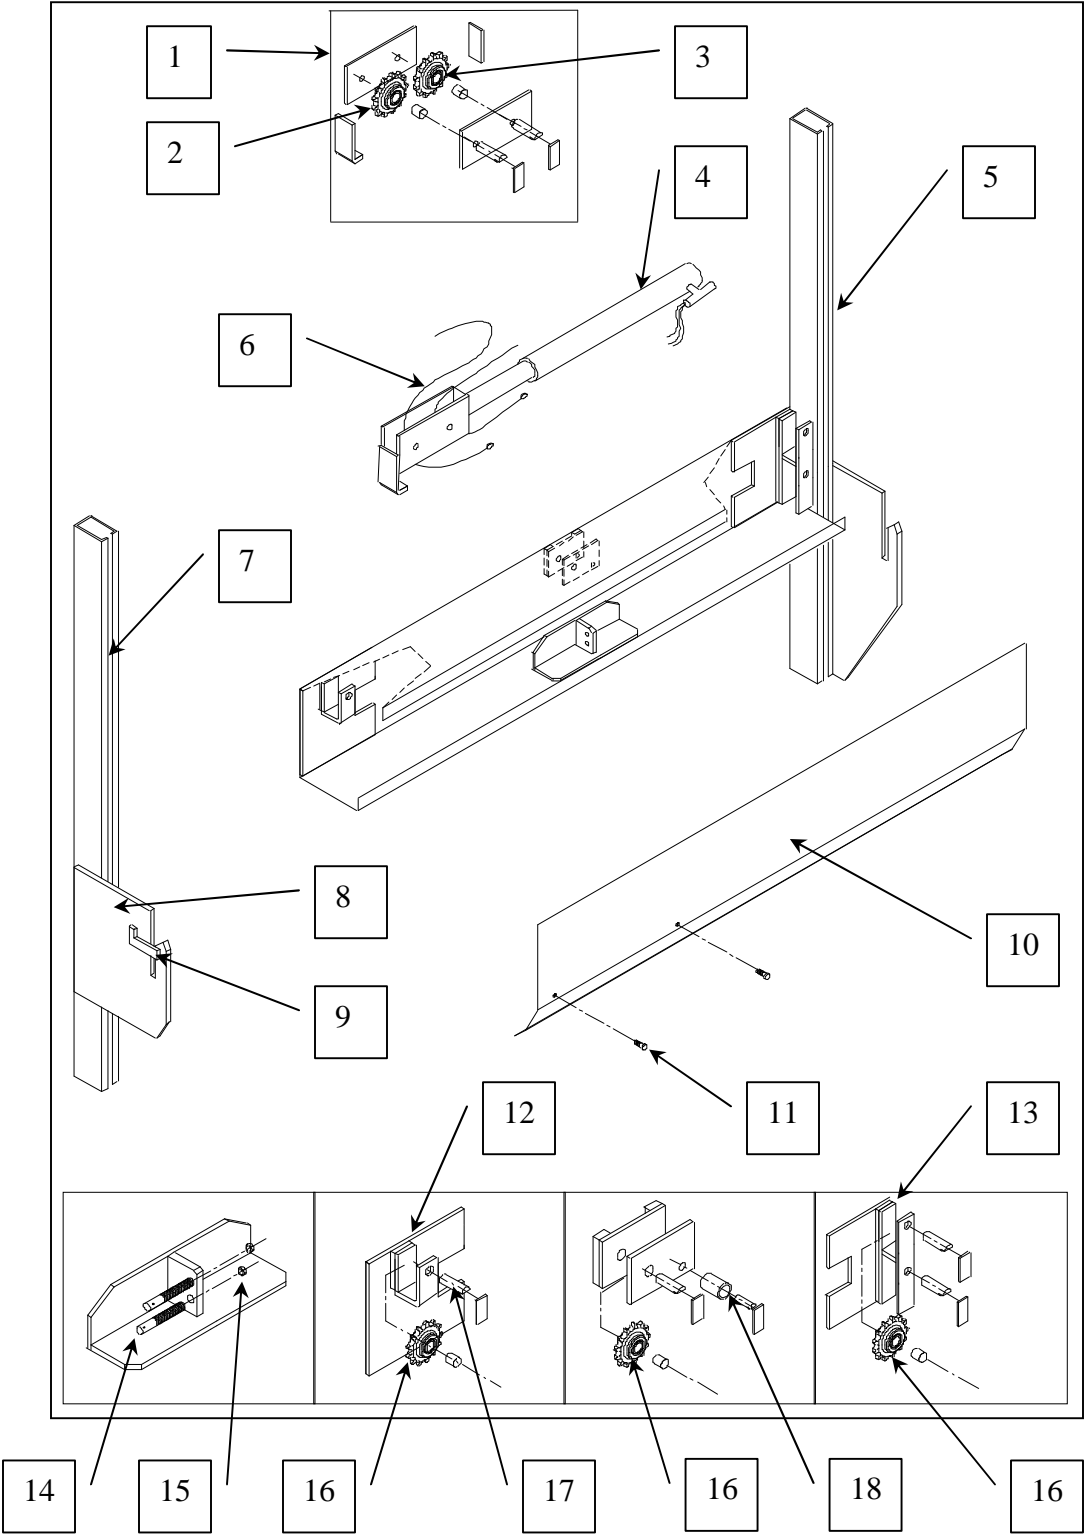

Model #: HD30 series

H-Frame and Cylinder

Model #:	HD30 series
----------	-------------

Platform & Sliders

Model #:

HD30 series

POWER UNIT #40134

**Model #:****HD30 series**

Diagram #	Part #	Description
	40134	Power Unit, DC00136, Complete
1	25168	Solenoid Start Switch
2	25163	Motor 12V DC
3	25145	Cap. Assy.
4	10137	NC Valve 12V DC
5	25133	Reservoir O-Ring
6	25155	Coupling
7	25192	Pump O-Ring Kit
8	25193	Inlet Plumbing Kit
9	25156	Filter
10	25140	Pump Assy.
11	25165	Pump Mounting Bolt
12	20440	Reservoir
13	25161	Reservoir Screw
14	20979	Breather
15	25147	Adj. Relief Valve Assy.
16	25151	Valve Block Assy, 7 Way, Complete
16b	25173	Valve & Coil, 7/4 Way
17	25129	Bolt 1/4 - 20 x 2.375 Hex HD
18	25136	Valve Assy. Check
19	25134	Spring and Ball
20	25153	Spring Retainer

POWER OPEN AND CLOSE HYDRAULIC HOOK-UP SCHEMATIC