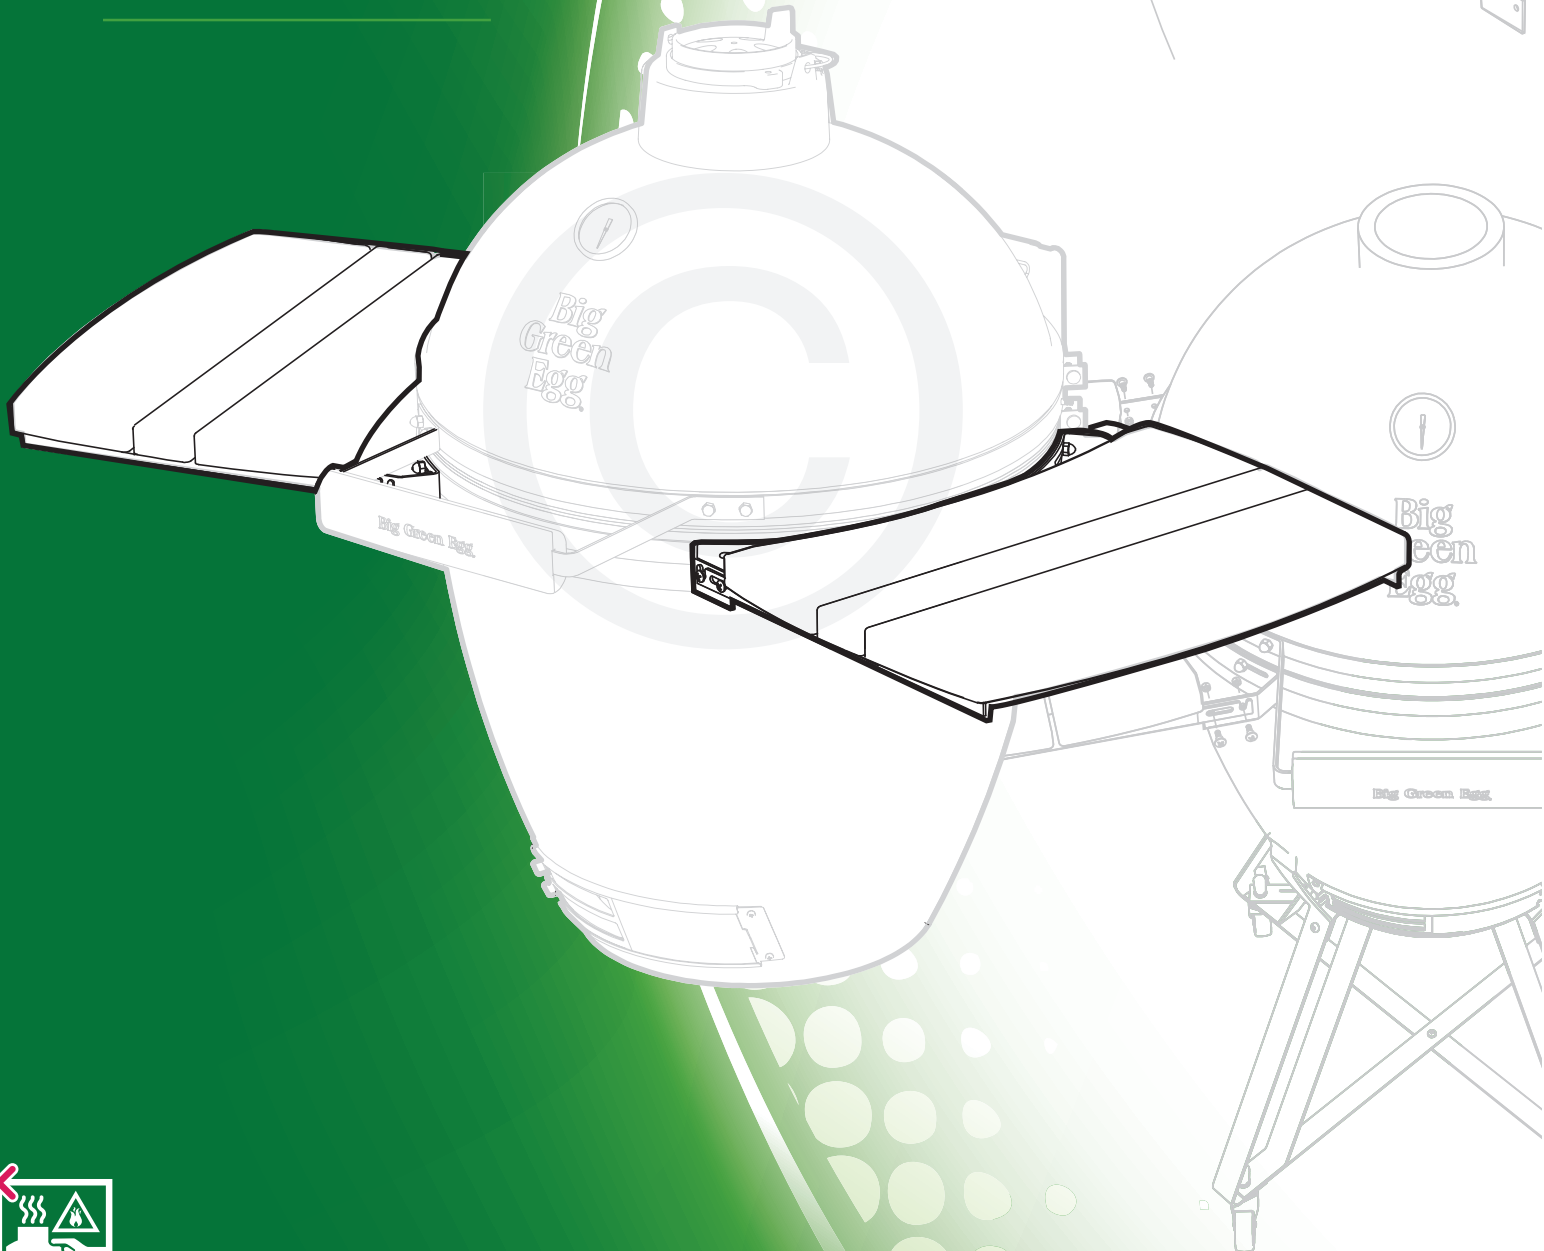

The Ultimate Cooking Experience®

XXL XL L M S MX MN

Composite EGG® Mates™ Assembly Instructions

7/16" + 11/32"
(Nr. 11 + 9)

[www.biggreenegg.com/
assembly-videos](http://www.biggreenegg.com/assembly-videos)