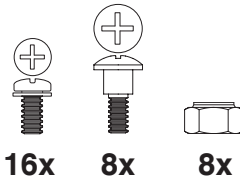

The Ultimate Cooking Experience®

XXL XL L M S MX MN

Composite EGG® Mates™ Assembly Instructions

7/16" + 11/32"
(Nr. 11 + 9)

[www.biggreenegg.com/
assembly-videos](http://www.biggreenegg.com/assembly-videos)

 www.biggreenegg.com

 www.biggreenegg.ca

 www.biggreenegg.eu

 www.biggreenegg.co.uk

 www.biggreenegg.co.za

CAUTION: SEE SAFETY NOTICE
www.biggreenegg.com/safetytips

2-Slat Composite

For Models:
EMC2SL
EMC2SM
EMC2SS