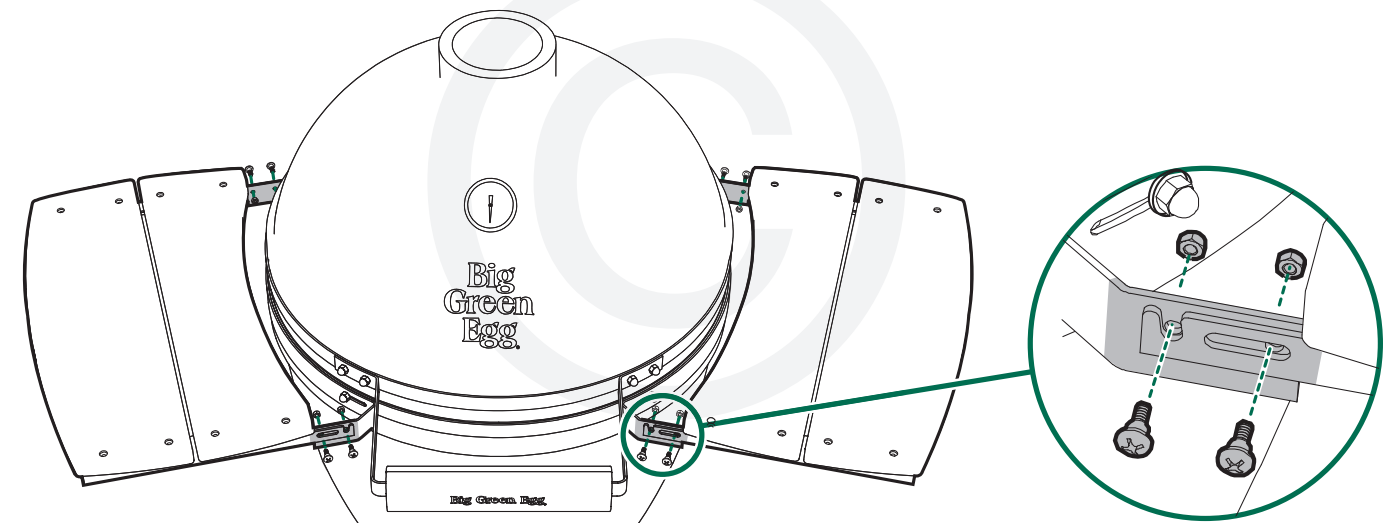

4x

© COPYRIGHT BIG GREEN EGG INC.