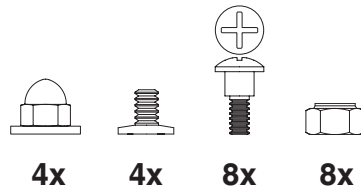

© COPYRIGHT BIG GREEN EGG INC.

1 7/16" (Nr. 11)