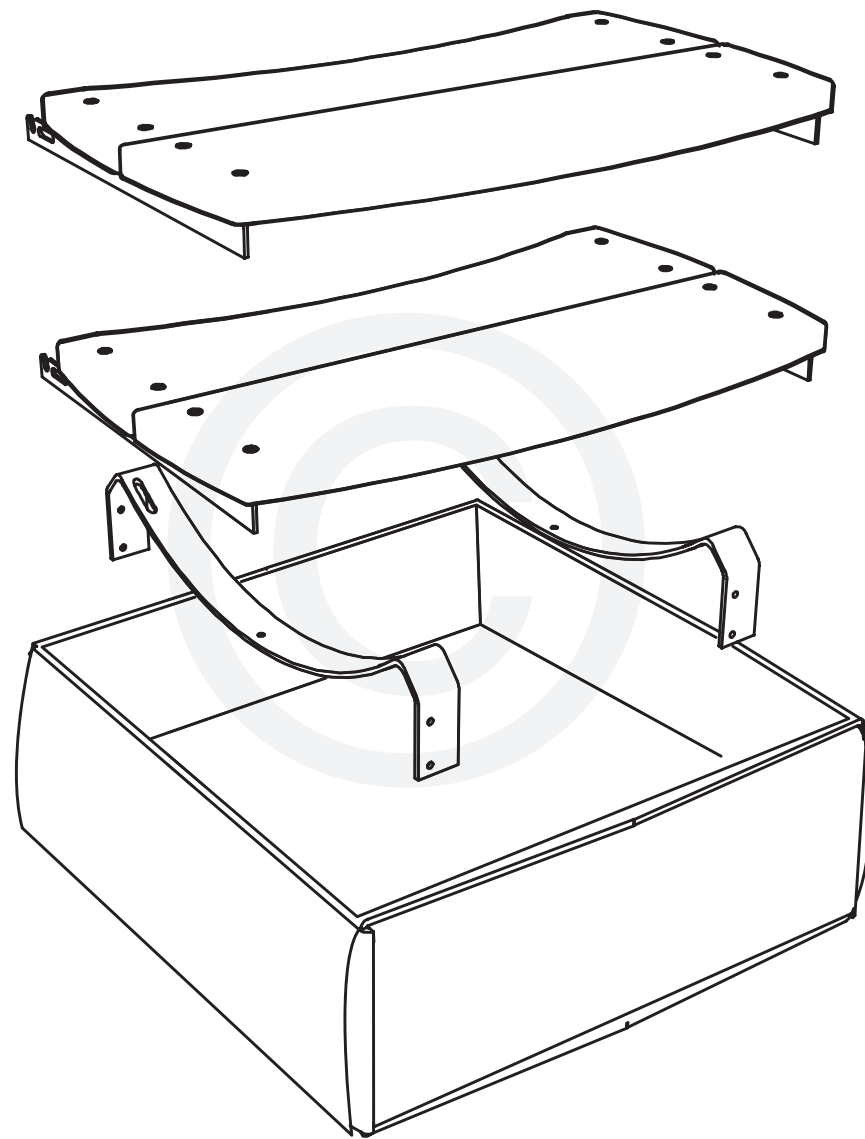

7/16" + 11/32"
(Nr. 11 + 9)

www.biggreenegg.com/assembly-videos

www.biggreenegg.com

www.biggreenegg.ca

www.biggreenegg.eu

www.biggreenegg.co.uk

www.biggreenegg.co.za

CAUTION: SEE SAFETY NOTICE
www.biggreenegg.com/safetytips

© COPYRIGHT BIG GREEN EGG INC.

1 7/16" (Nr. 11)