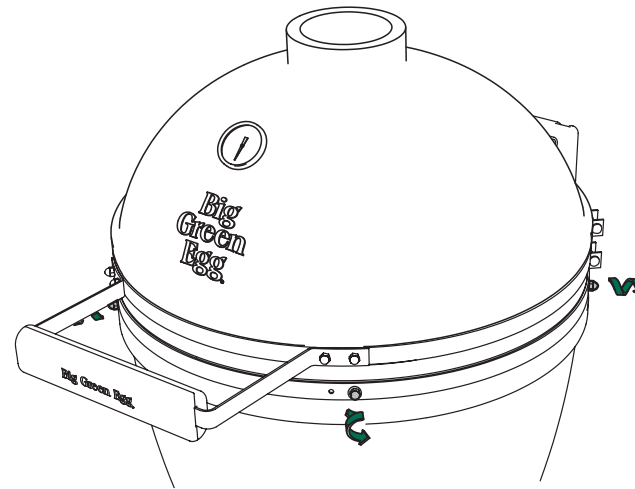

7/16" + 11/32"
(Nr. 11 + 9)

www.biggreenegg.com/assembly-videos

www.biggreenegg.com

www.biggreenegg.ca

www.biggreenegg.eu

www.biggreenegg.co.uk

www.biggreenegg.co.za

CAUTION: SEE SAFETY NOTICE
www.biggreenegg.com/safetytips

© COPYRIGHT BIG GREEN EGG INC.

1 7/16" (Nr. 11)

© COPYRIGHT BIG GREEN EGG INC.

2 7/16" (Nr. 11)

© COPYRIGHT BIG GREEN EGG INC.

3 8x 8x 11/32" (Nr. 9)

4x

© COPYRIGHT BIG GREEN EGG INC.