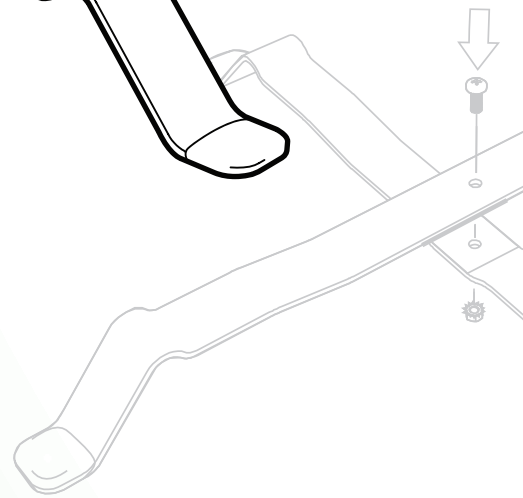

XXL XL L M S MX MN

## Table Nest Assembly Instructions

7/16"  
(Nr. 11)

[www.biggreenegg.com/assembly-videos](http://www.biggreenegg.com/assembly-videos)

[www.biggreenegg.com](http://www.biggreenegg.com)

[www.biggreenegg.ca](http://www.biggreenegg.ca)

**CAUTION:** The metal Table Nest must be used in conjunction with a table or surround. Not for use as a free-standing support for your EGG. Do not place EGG directly on wood or combustible surface!

© COPYRIGHT BIG GREEN EGG INC.