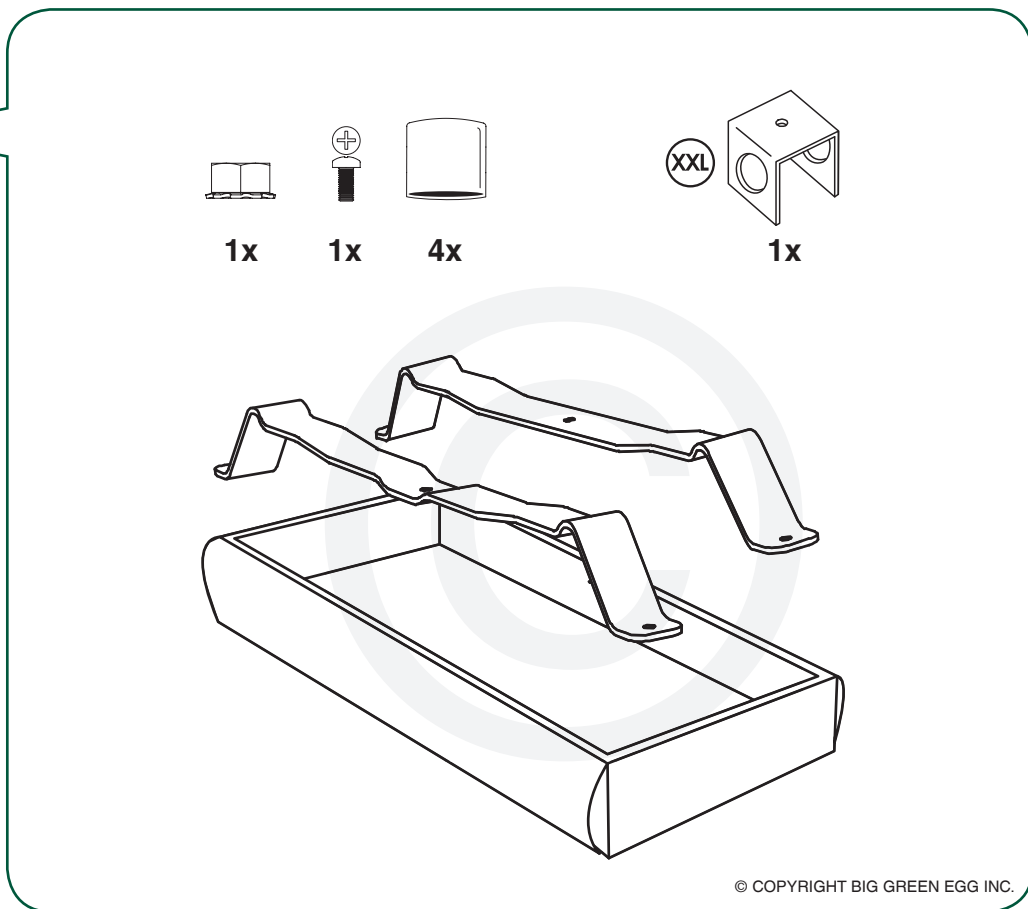

## Table Nest Assembly Instructions

7/16"  
(Nr. 11)

[www.biggreenegg.com/assembly-videos](http://www.biggreenegg.com/assembly-videos)

[www.biggreenegg.com](http://www.biggreenegg.com)

[www.biggreenegg.ca](http://www.biggreenegg.ca)

**CAUTION:** The metal Table Nest must be used in conjunction with a table or surround. Not for use as a free-standing support for your EGG. Do not place EGG directly on wood or combustible surface!

© COPYRIGHT BIG GREEN EGG INC.