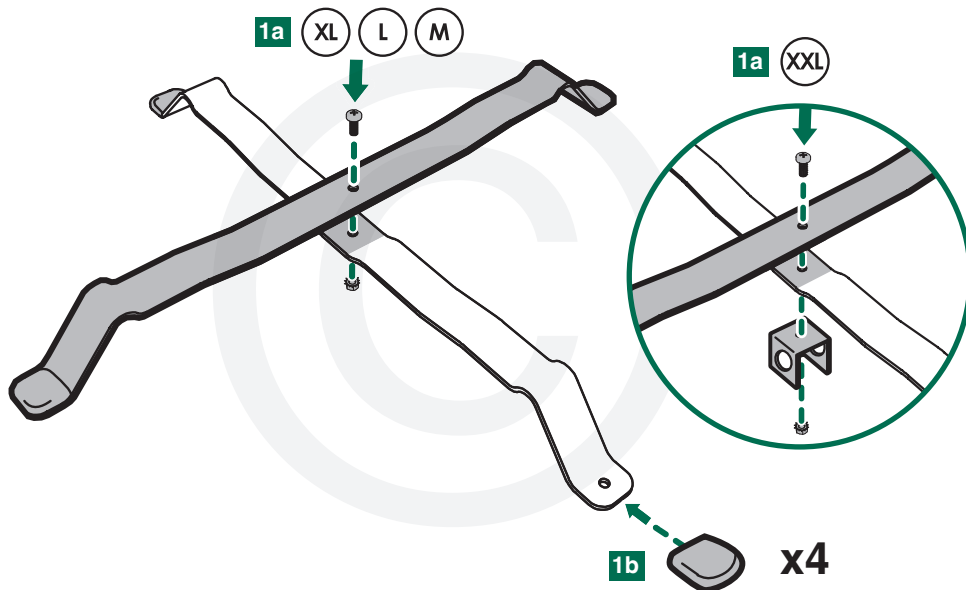

**CAUTION:** The metal Table Nest must be used in conjunction with a table or surround. Not for use as a free-standing support for your EGG. Do not place EGG directly on wood or combustible surface!

© COPYRIGHT BIG GREEN EGG INC.

1

1x

1x

4x

7/16" (Nr. 11)

© COPYRIGHT BIG GREEN EGG INC.

© Big Green Egg, Inc. All Rights Reserved Worldwide. No part of this document may be reproduced or transmitted in any form or by any means, digital, electronic, mechanical, photocopying, recording, or otherwise, without the prior written permission of Big Green Egg, Inc (BGE). All images and materials are protected by © copyright and all rights are reserved in any medium and any form of reproduction worldwide. Any use of these materials, including reproduction, modification, distribution or republication, without the prior written consent of Big Green Egg, is strictly prohibited. Big Green Egg®, including the Big Green Egg logo, are trademarks and/or registered trademarks of BGE in the USA and other countries throughout the world. All Rights are Reserved Worldwide. Warning: The unauthorized reproduction or distribution of this copyrighted work is illegal. Criminal copyright infringement, including infringement without monetary gain, is investigated by the FBI and is punishable by up to five years in federal prison and a fine of \$250,000.