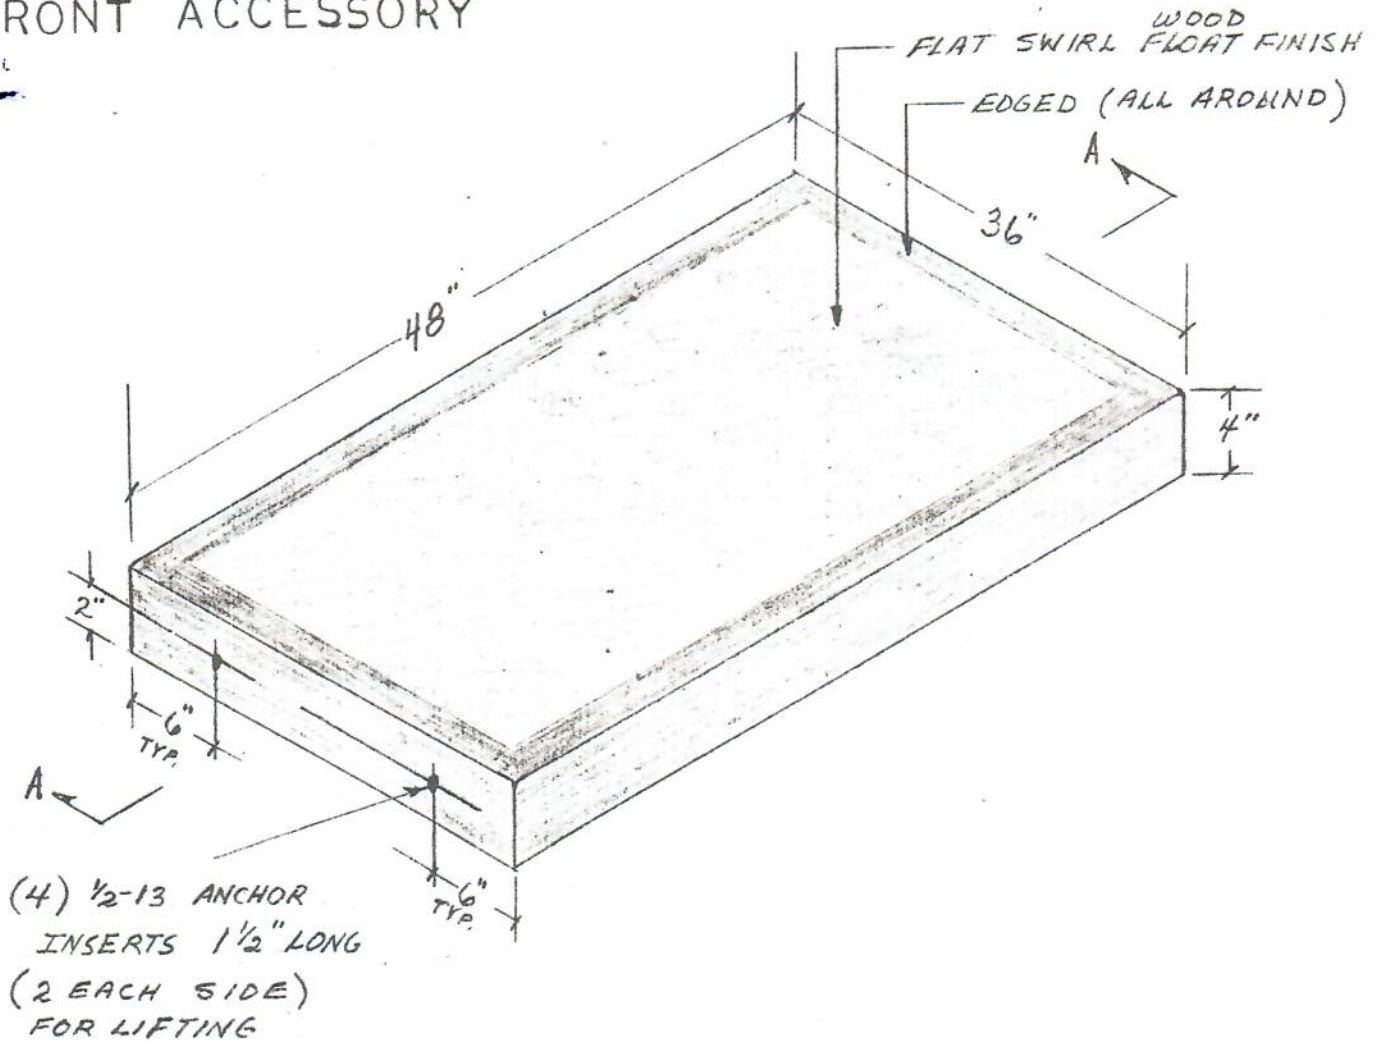

Cromwell Concrete Products, Inc.

667 MAIN ST. • P.O. BOX 99 • CROMWELL, CT 06416
(203) 529-3417 • (203) 635-5146
FAX (203) 635-7469

CONTROLLER PAD FRONT ACCESSORY

SECTION 'A-A'