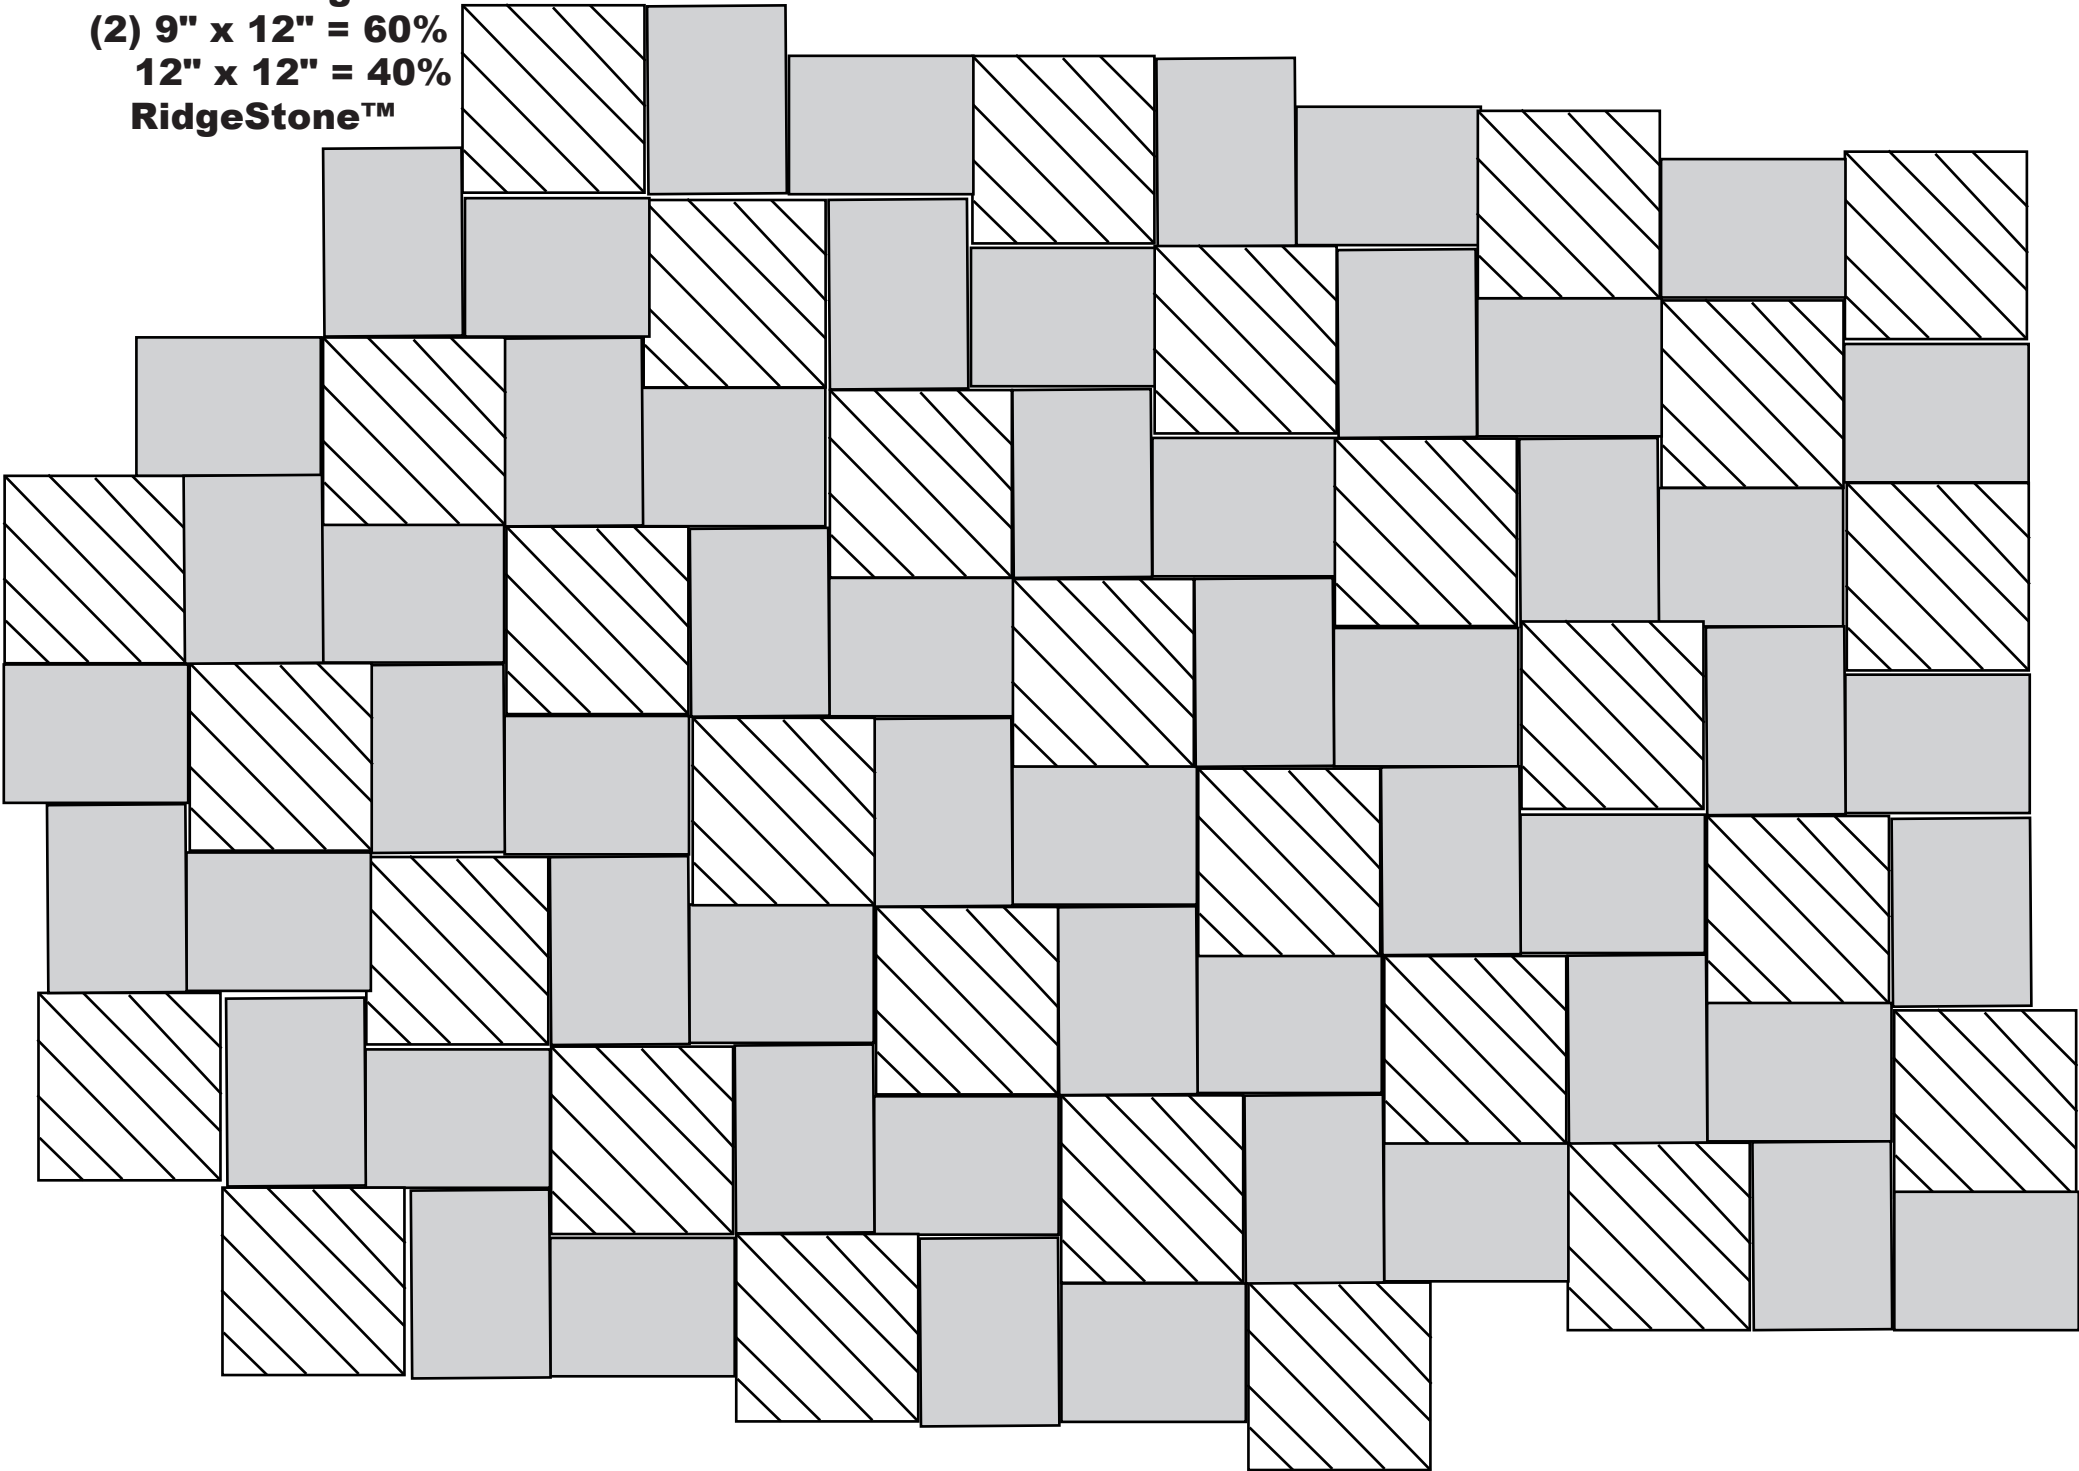

1-to-1-to-1 Herringbone

9" x 9" = 22%

9" x 12" = 29%

12" x 15" = 49%

RidgeStone™

4-Size Herringbone

9" x 9" = 16%

9" x 12" = 21%

12" x 12" = 28%

12" x 15" = 35%

RidgeStone™

1-to-1 Herringbone

9" x 9"=36%

12" x 12"= 64%

RidgeStone™

2-to-1 Herringbone
(2) 9" x 12" = 60%
12" x 12" = 40%
RidgeStone™