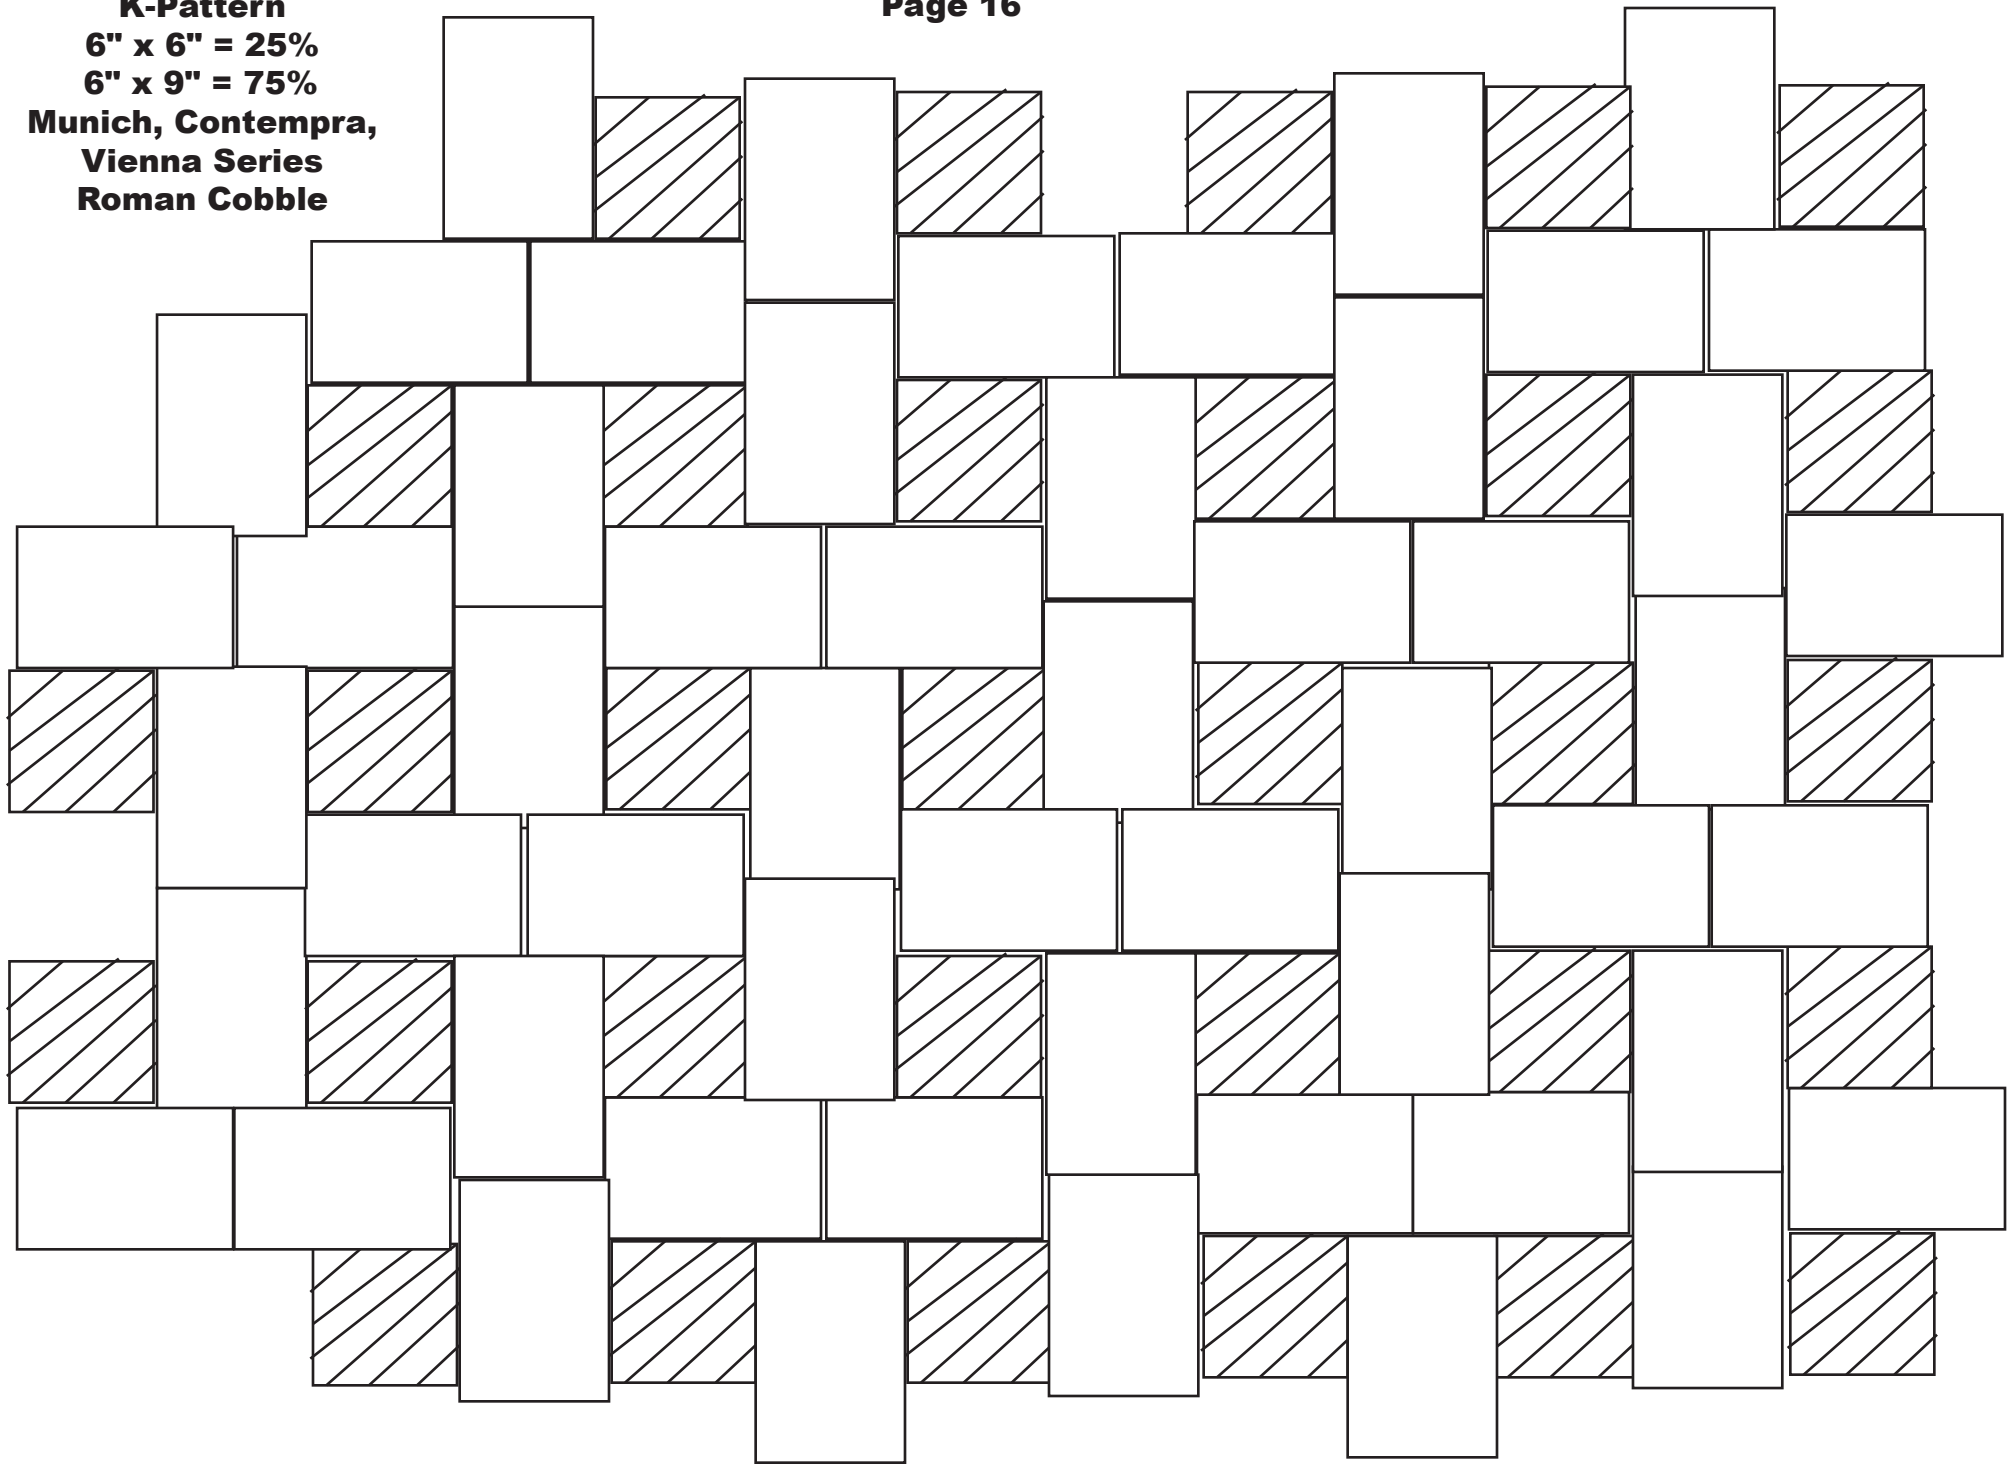

6" x 4.5" = 20%

6" x 6" = 27%

6" x 9" = 40%

Roman Cobble

K-Pattern
6" x 6" = 25%
6" x 9" = 75%
Munich, Contempra,
Vienna Series
Roman Cobble

2-to-1 Herringbone

6" x 6" = 25%

(2) 6" x 9" = 75%