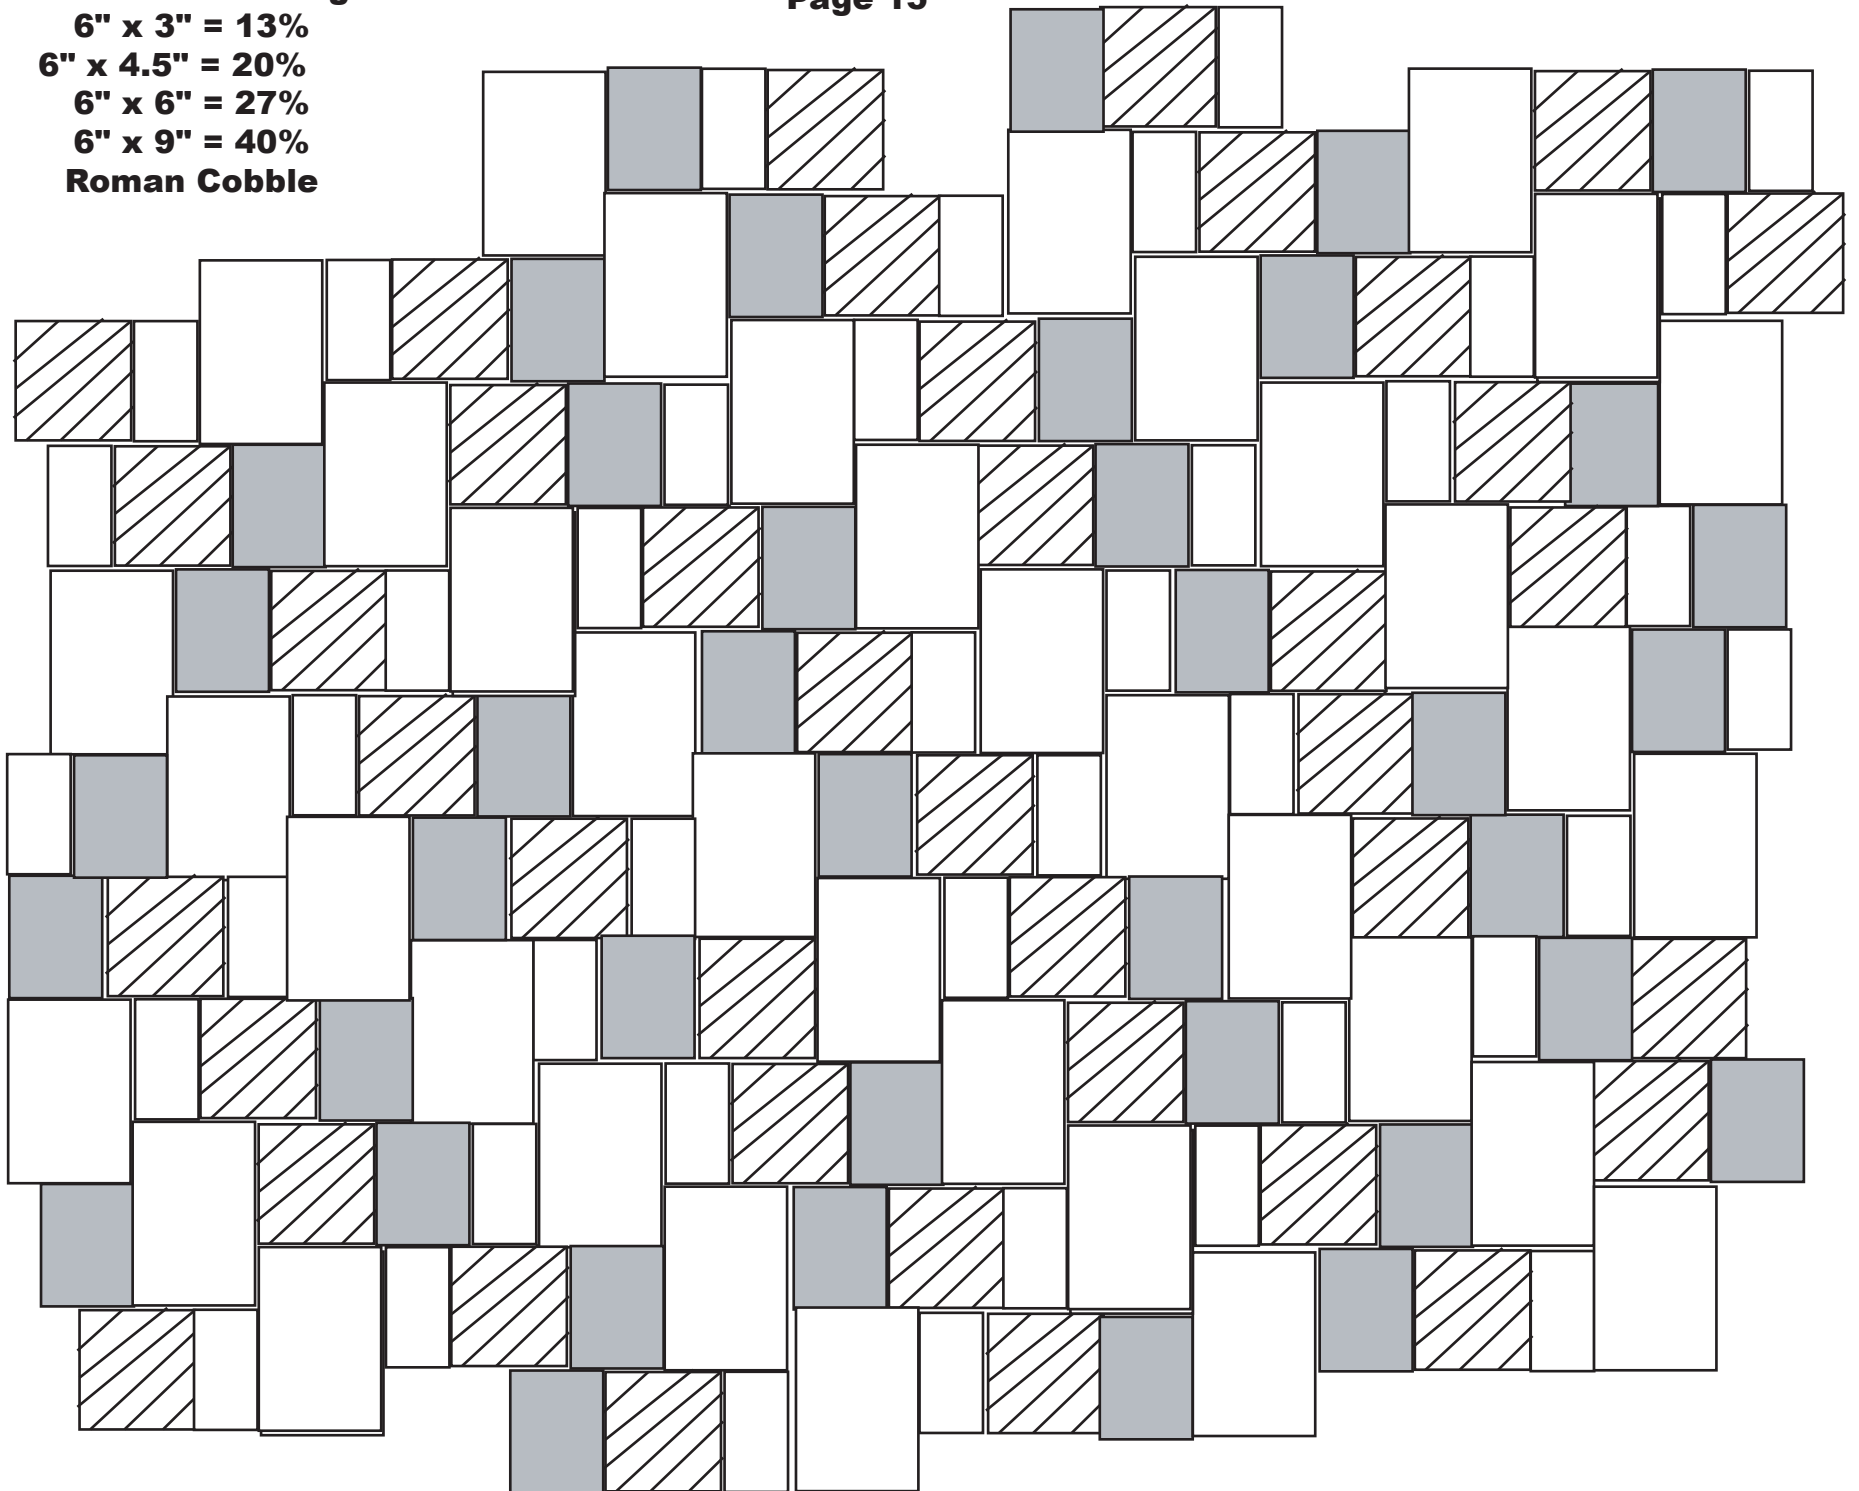

4-Size Random Herringbone

6" x 3" = 13%

6" x 4.5" = 20%

6" x 6" = 27%

6" x 9" = 40%

Roman Cobble