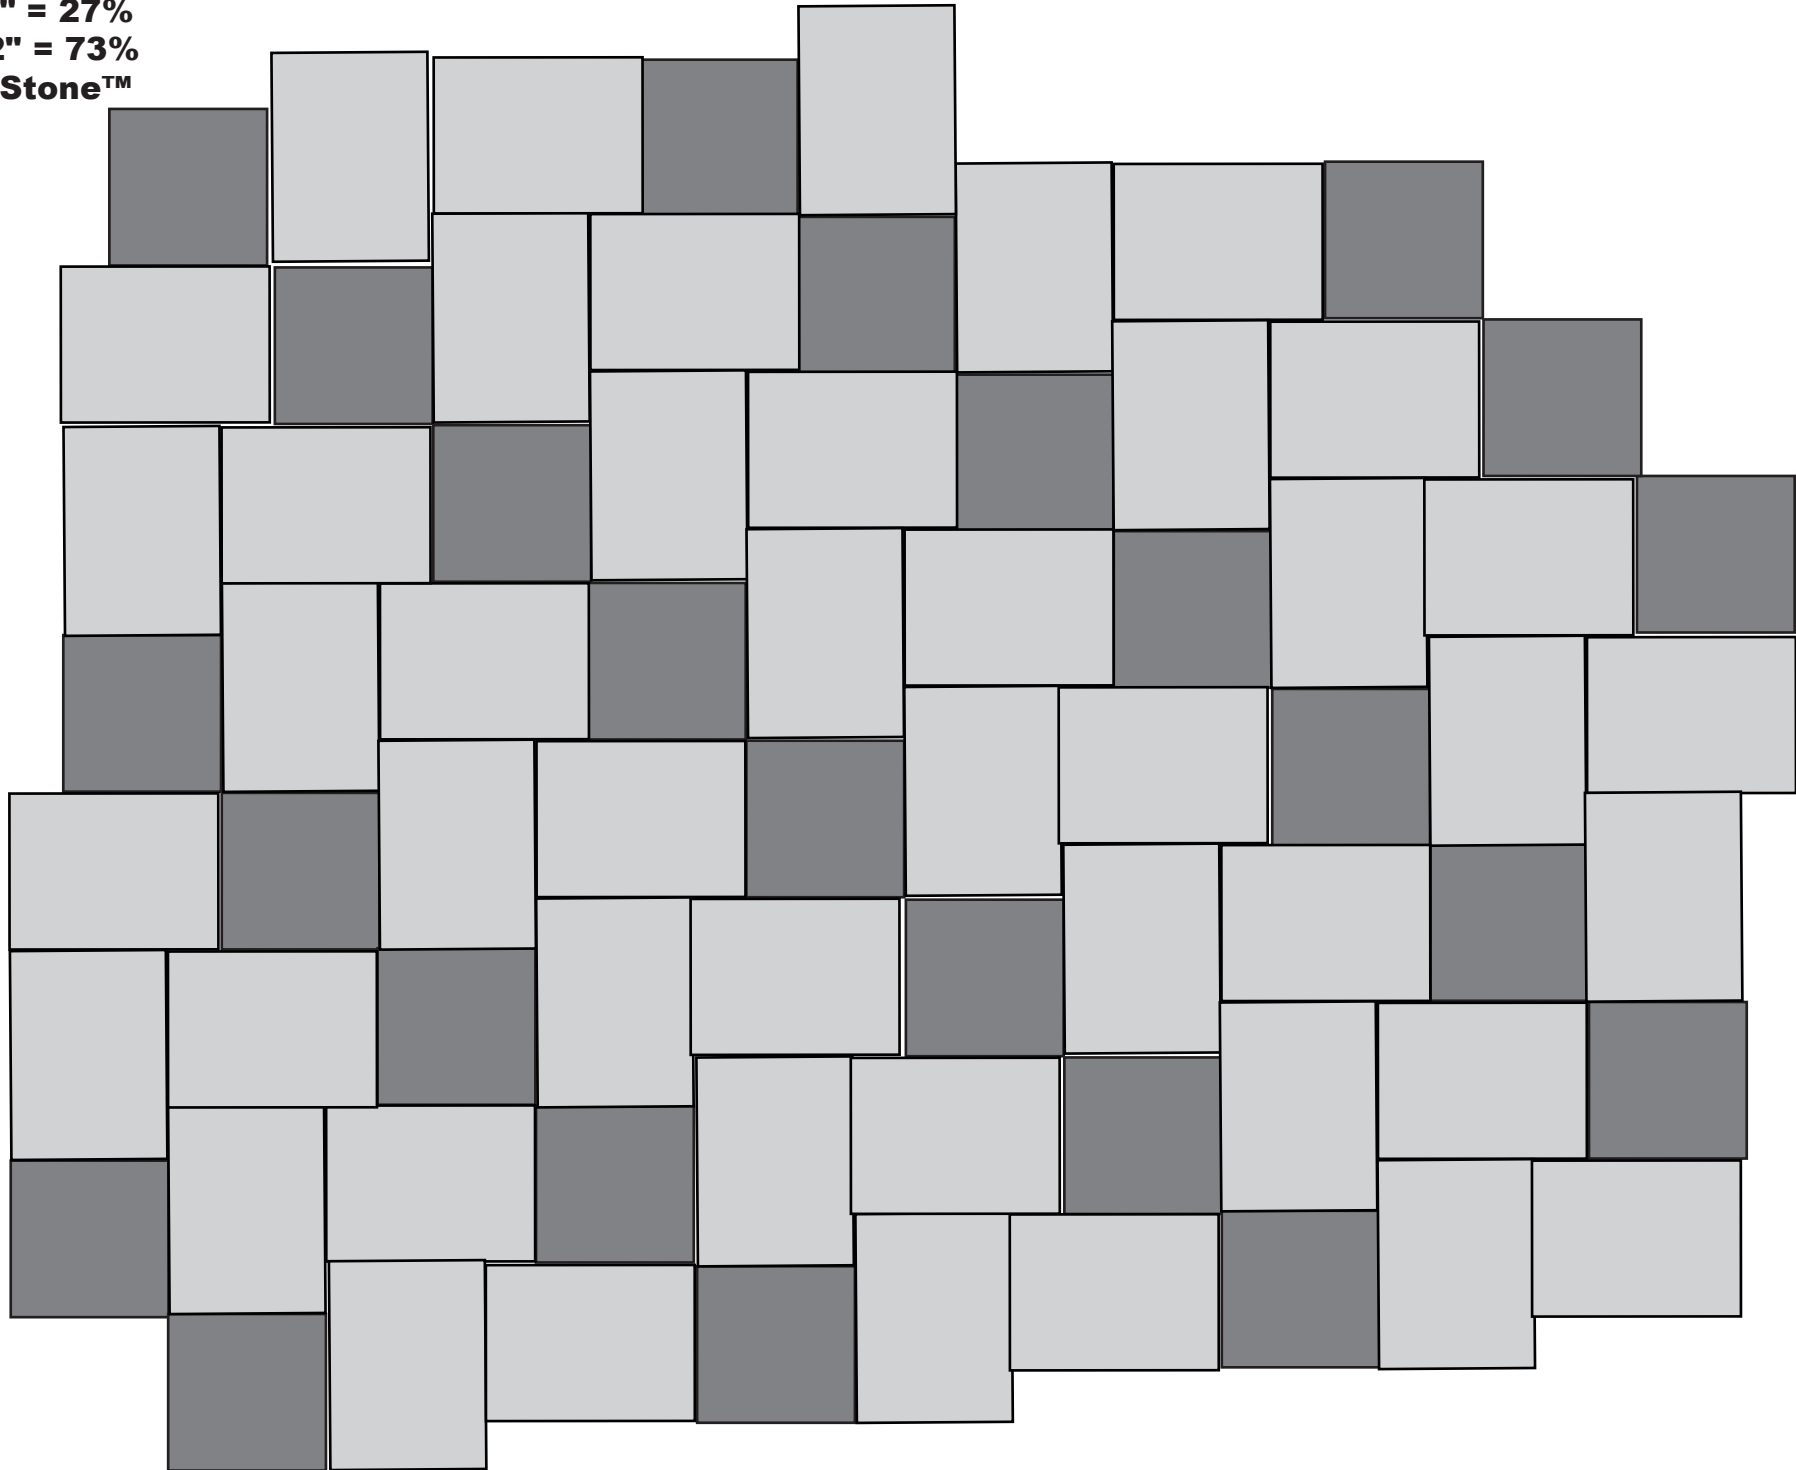

2-to-1 Herringbone

9" x 9" = 27%

(2) 9" x 12" = 73%

RidgeStone™