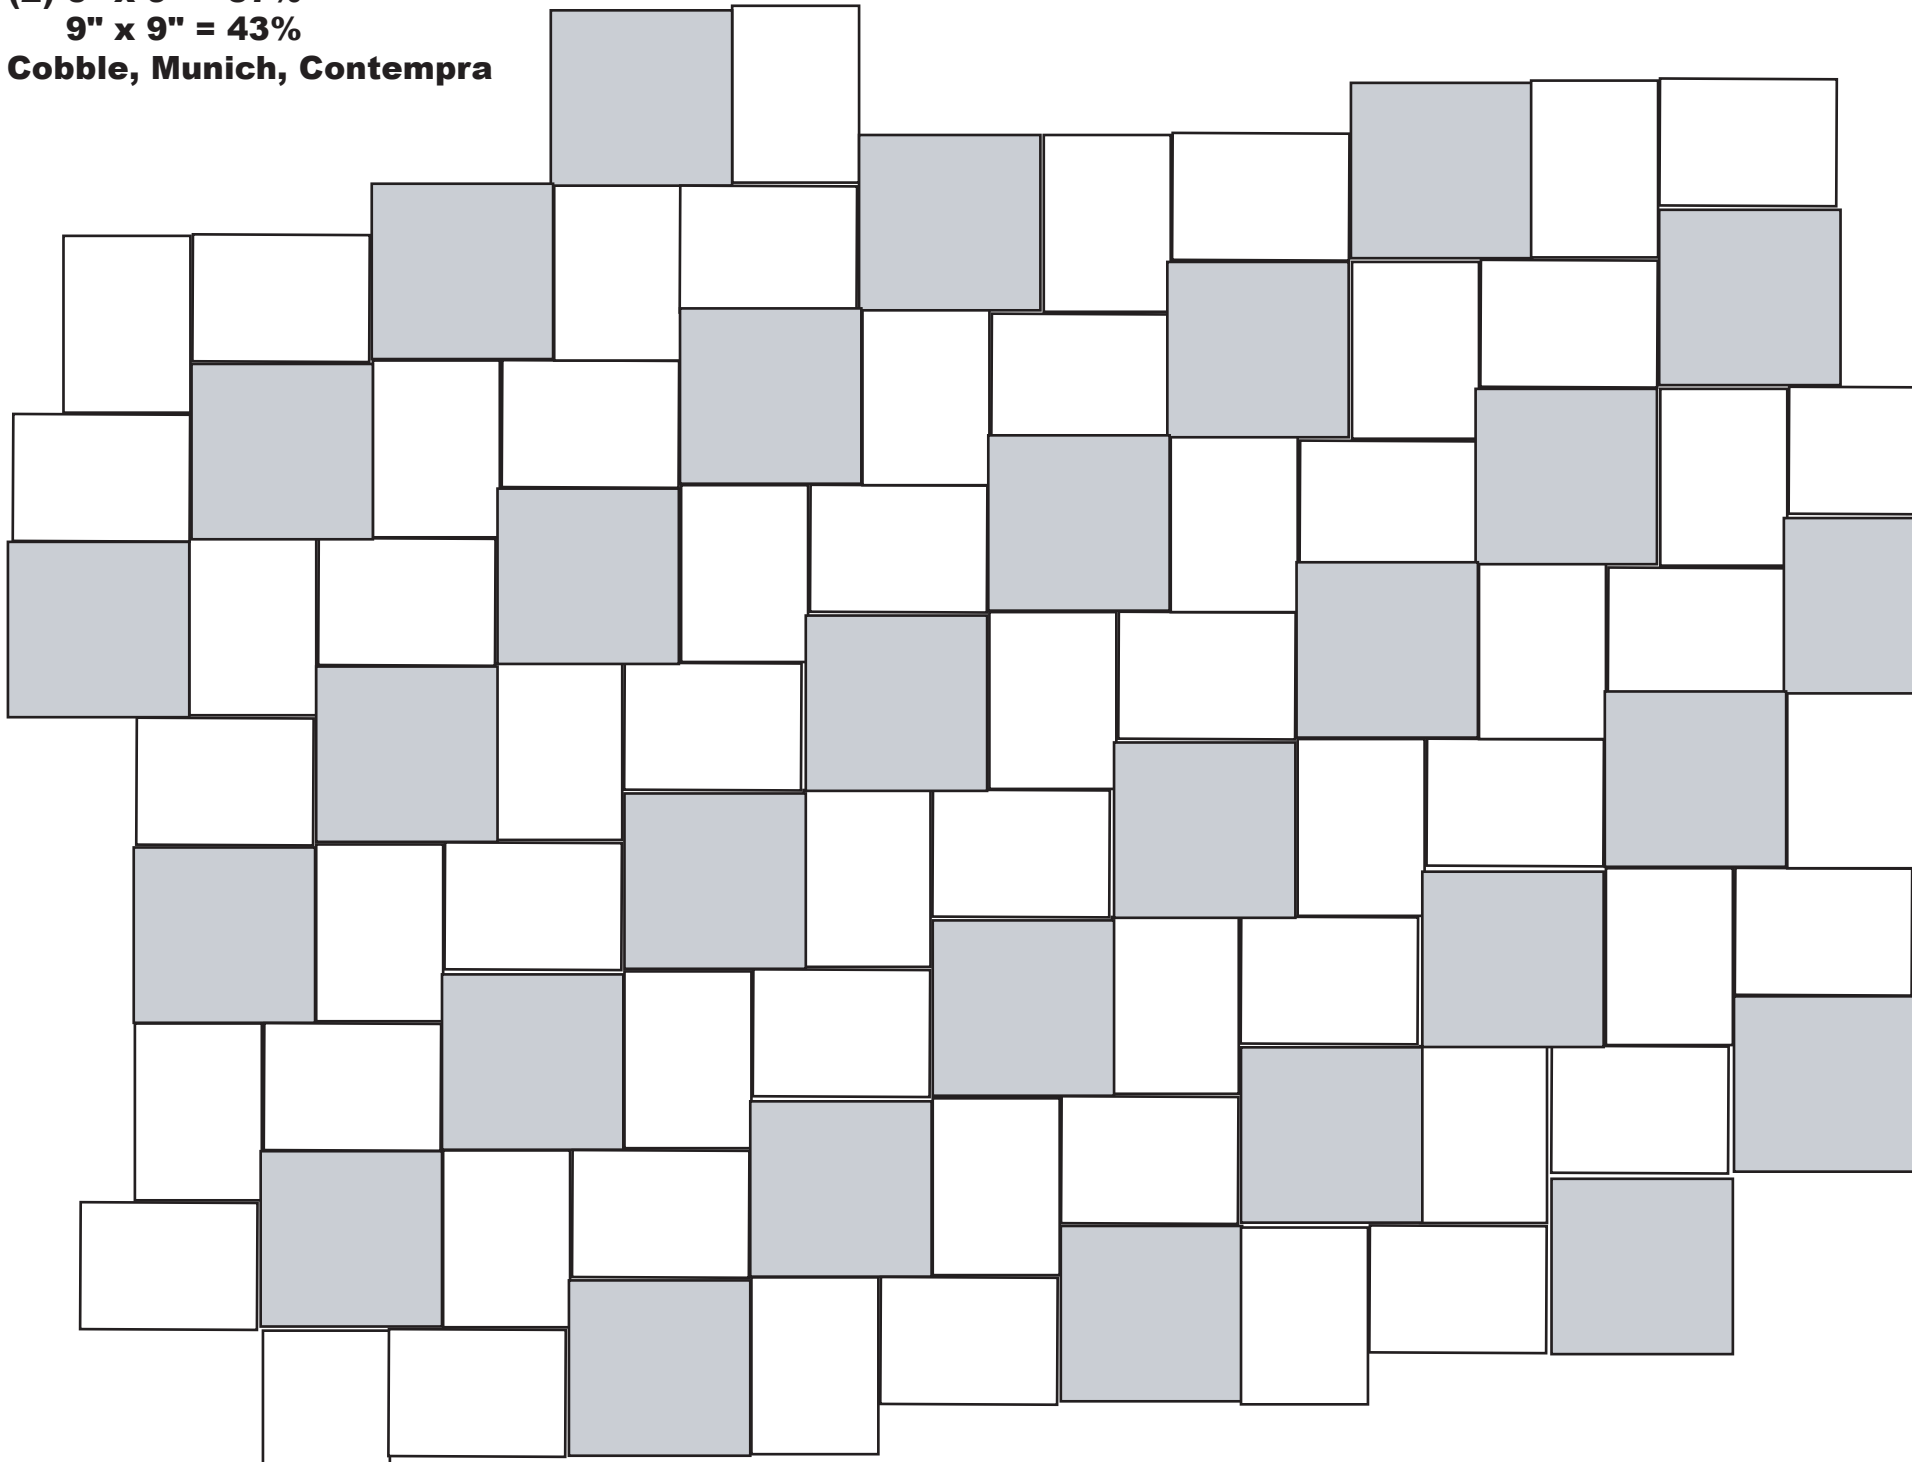

6" x 4.5" = 33%

6" x 6" = 44%

Roman Cobble

1-to-1 Herringbone

6" x 6" = 31%

9" x 9" = 69%

Munich, Contempra

Roman Cobble

2-to-1 Herringbone

(2) 6" x 9" = 57%

9" x 9" = 43%

Roman Cobble, Munich, Contempra

1-to-1-to-1 Herringbone

6" x 6" = 21%

6" x 9" = 32%

9" x 9" = 47%