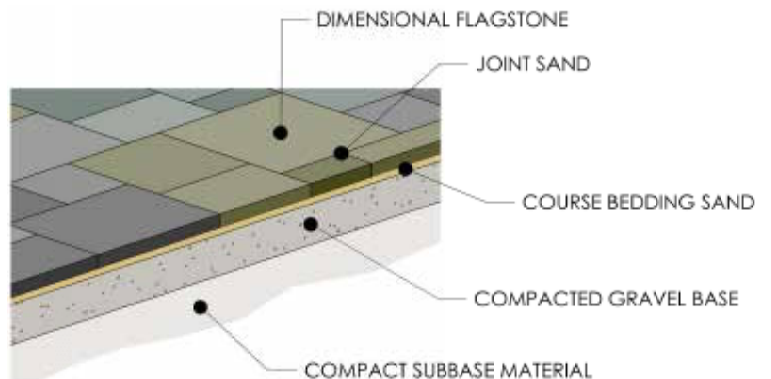

FEATURES

- Authentic, natural, slate texture
- 6 unique shapes, 24 unique stone textures
- All sizes on every pallet = simple installation
- Uniform thickness and accurate dimensions = Fast installation and a beautiful end result
- Consistent 2" thickness.

LAYER OF PALLET

PATIO LAYOUT

WALKWAY LAYOUT

DIMENSIONAL FLAGSTONE PALLET:

- 98 sf / pallet
- 2350# / pallet
- 8 layers / pallet
- One layer = 1 pattern

ROSETTA®

DIMENSIONAL
FLAGSTONE

www.discoverrosetta.com