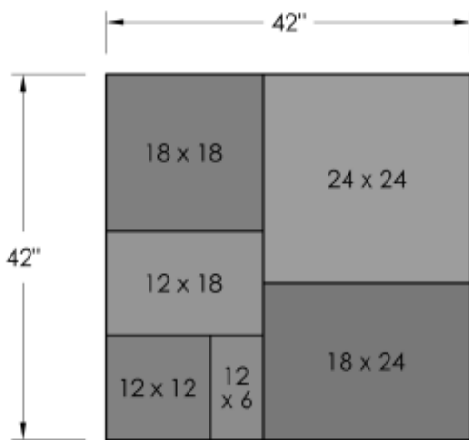

FEATURES

- Authentic, natural, slate texture
- 6 unique shapes, 24 unique stone textures
- All sizes on every pallet = simple installation
- Uniform thickness and accurate dimensions = Fast installation and a beautiful end result
- Consistent 2" thickness.

LAYER OF PALLET

PATIO LAYOUT

WALKWAY LAYOUT

DIMENSIONAL FLAGSTONE PALLET:

- 98 sf / pallet
- 2350# / pallet
- 8 layers / pallet
- One layer = 1 pattern

ROSETTA®

DIMENSIONAL
FLAGSTONE

www.discoverrosetta.com