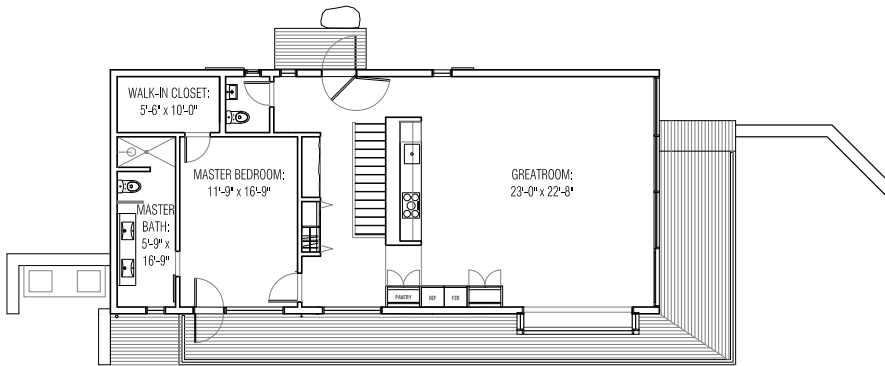

4th Bedroom

Specifications

- 600 sf addition (3500 sf total)
- Addition includes:
 - Fourth bedroom
 - Additional full bath off den
 - Powder room at entry
 - Enlarged built-in storage closet at entry hall
 - Expanded kitchen and greatroom
 - Utility sink at laundry room
 - Increased overall house width

Cost
\$260,000

Upper Entry Level Plan

Lower Level Plan