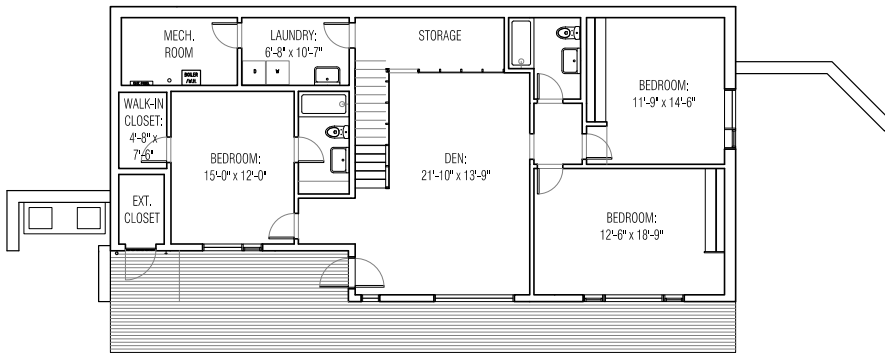

4th Bedroom

Specifications

- 600 sf addition (3500 sf total)
- Addition includes:
 - Fourth bedroom
 - Additional full bath off den
 - Powder room at entry
 - Enlarged built-in storage closet at entry hall
 - Expanded kitchen and greatroom
 - Utility sink at laundry room
 - Increased overall house width

Cost
\$260,000

Upper Entry Level Plan

Lower Level Plan