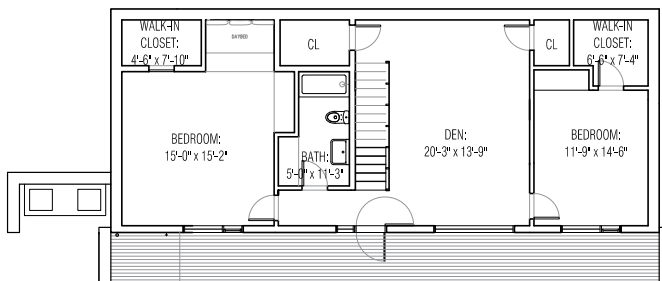

3rd Floor

Specifications

- 1200 sf addition (4100 sf total)
- Addition includes:
 - Full basement with large open playroom/den and expanded laundry and storage rooms
 - Expanded bedrooms with walk-in closets
 - Powder room at entry
 - Utility sink at laundry room

Cost

\$240,000

Upper Entry Level Plan

Lower Level Plan

Basement Plan