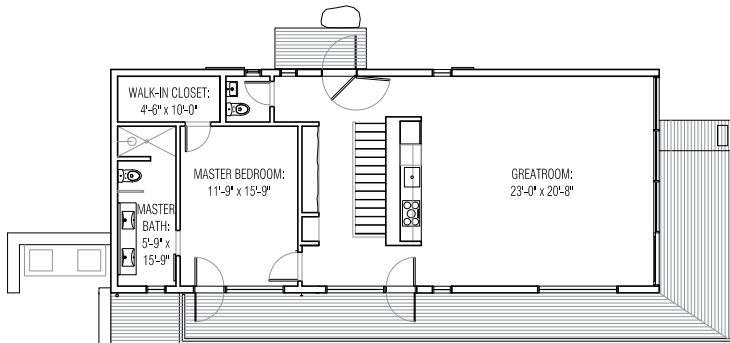

3rd Floor

Specifications

- 1200 sf addition (4100 sf total)
- Addition includes:
 - Full basement with large open playroom/den and expanded laundry and storage rooms
 - Expanded bedrooms with walk-in closets
 - Powder room at entry
 - Utility sink at laundry room

Cost

\$240,000

Upper Entry Level Plan

Lower Level Plan

Basement Plan