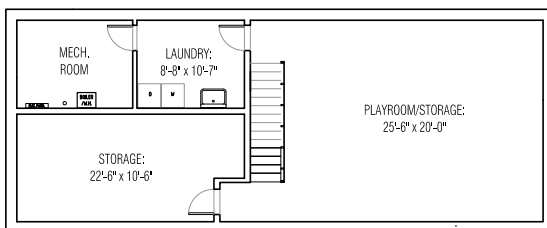

3rd Floor

Specifications

- 1200 sf addition (4100 sf total)
- Addition includes:
 - Full basement with large open playroom/den and expanded laundry and storage rooms
 - Expanded bedrooms with walk-in closets
 - Powder room at entry
 - Utility sink at laundry room

Cost

\$240,000

Upper Entry Level Plan

Lower Level Plan

Basement Plan