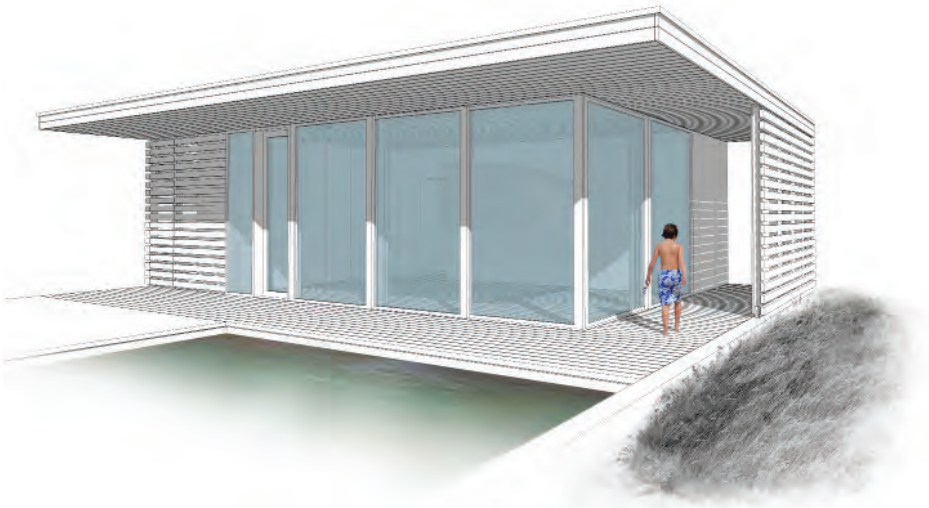

Pool House

Specifications

- 650 sf
- 350 sf of covered deck with outdoor shower
- 110 sf of covered storage
- Glass enclosed lounge with built-in cabinetry, bar sink and refrigerator/freezer
- 4 Person Sauna
- Includes full bath / changing room with shower
- In-floor radiant heating
- Cedar siding, decking and soffits to match main house