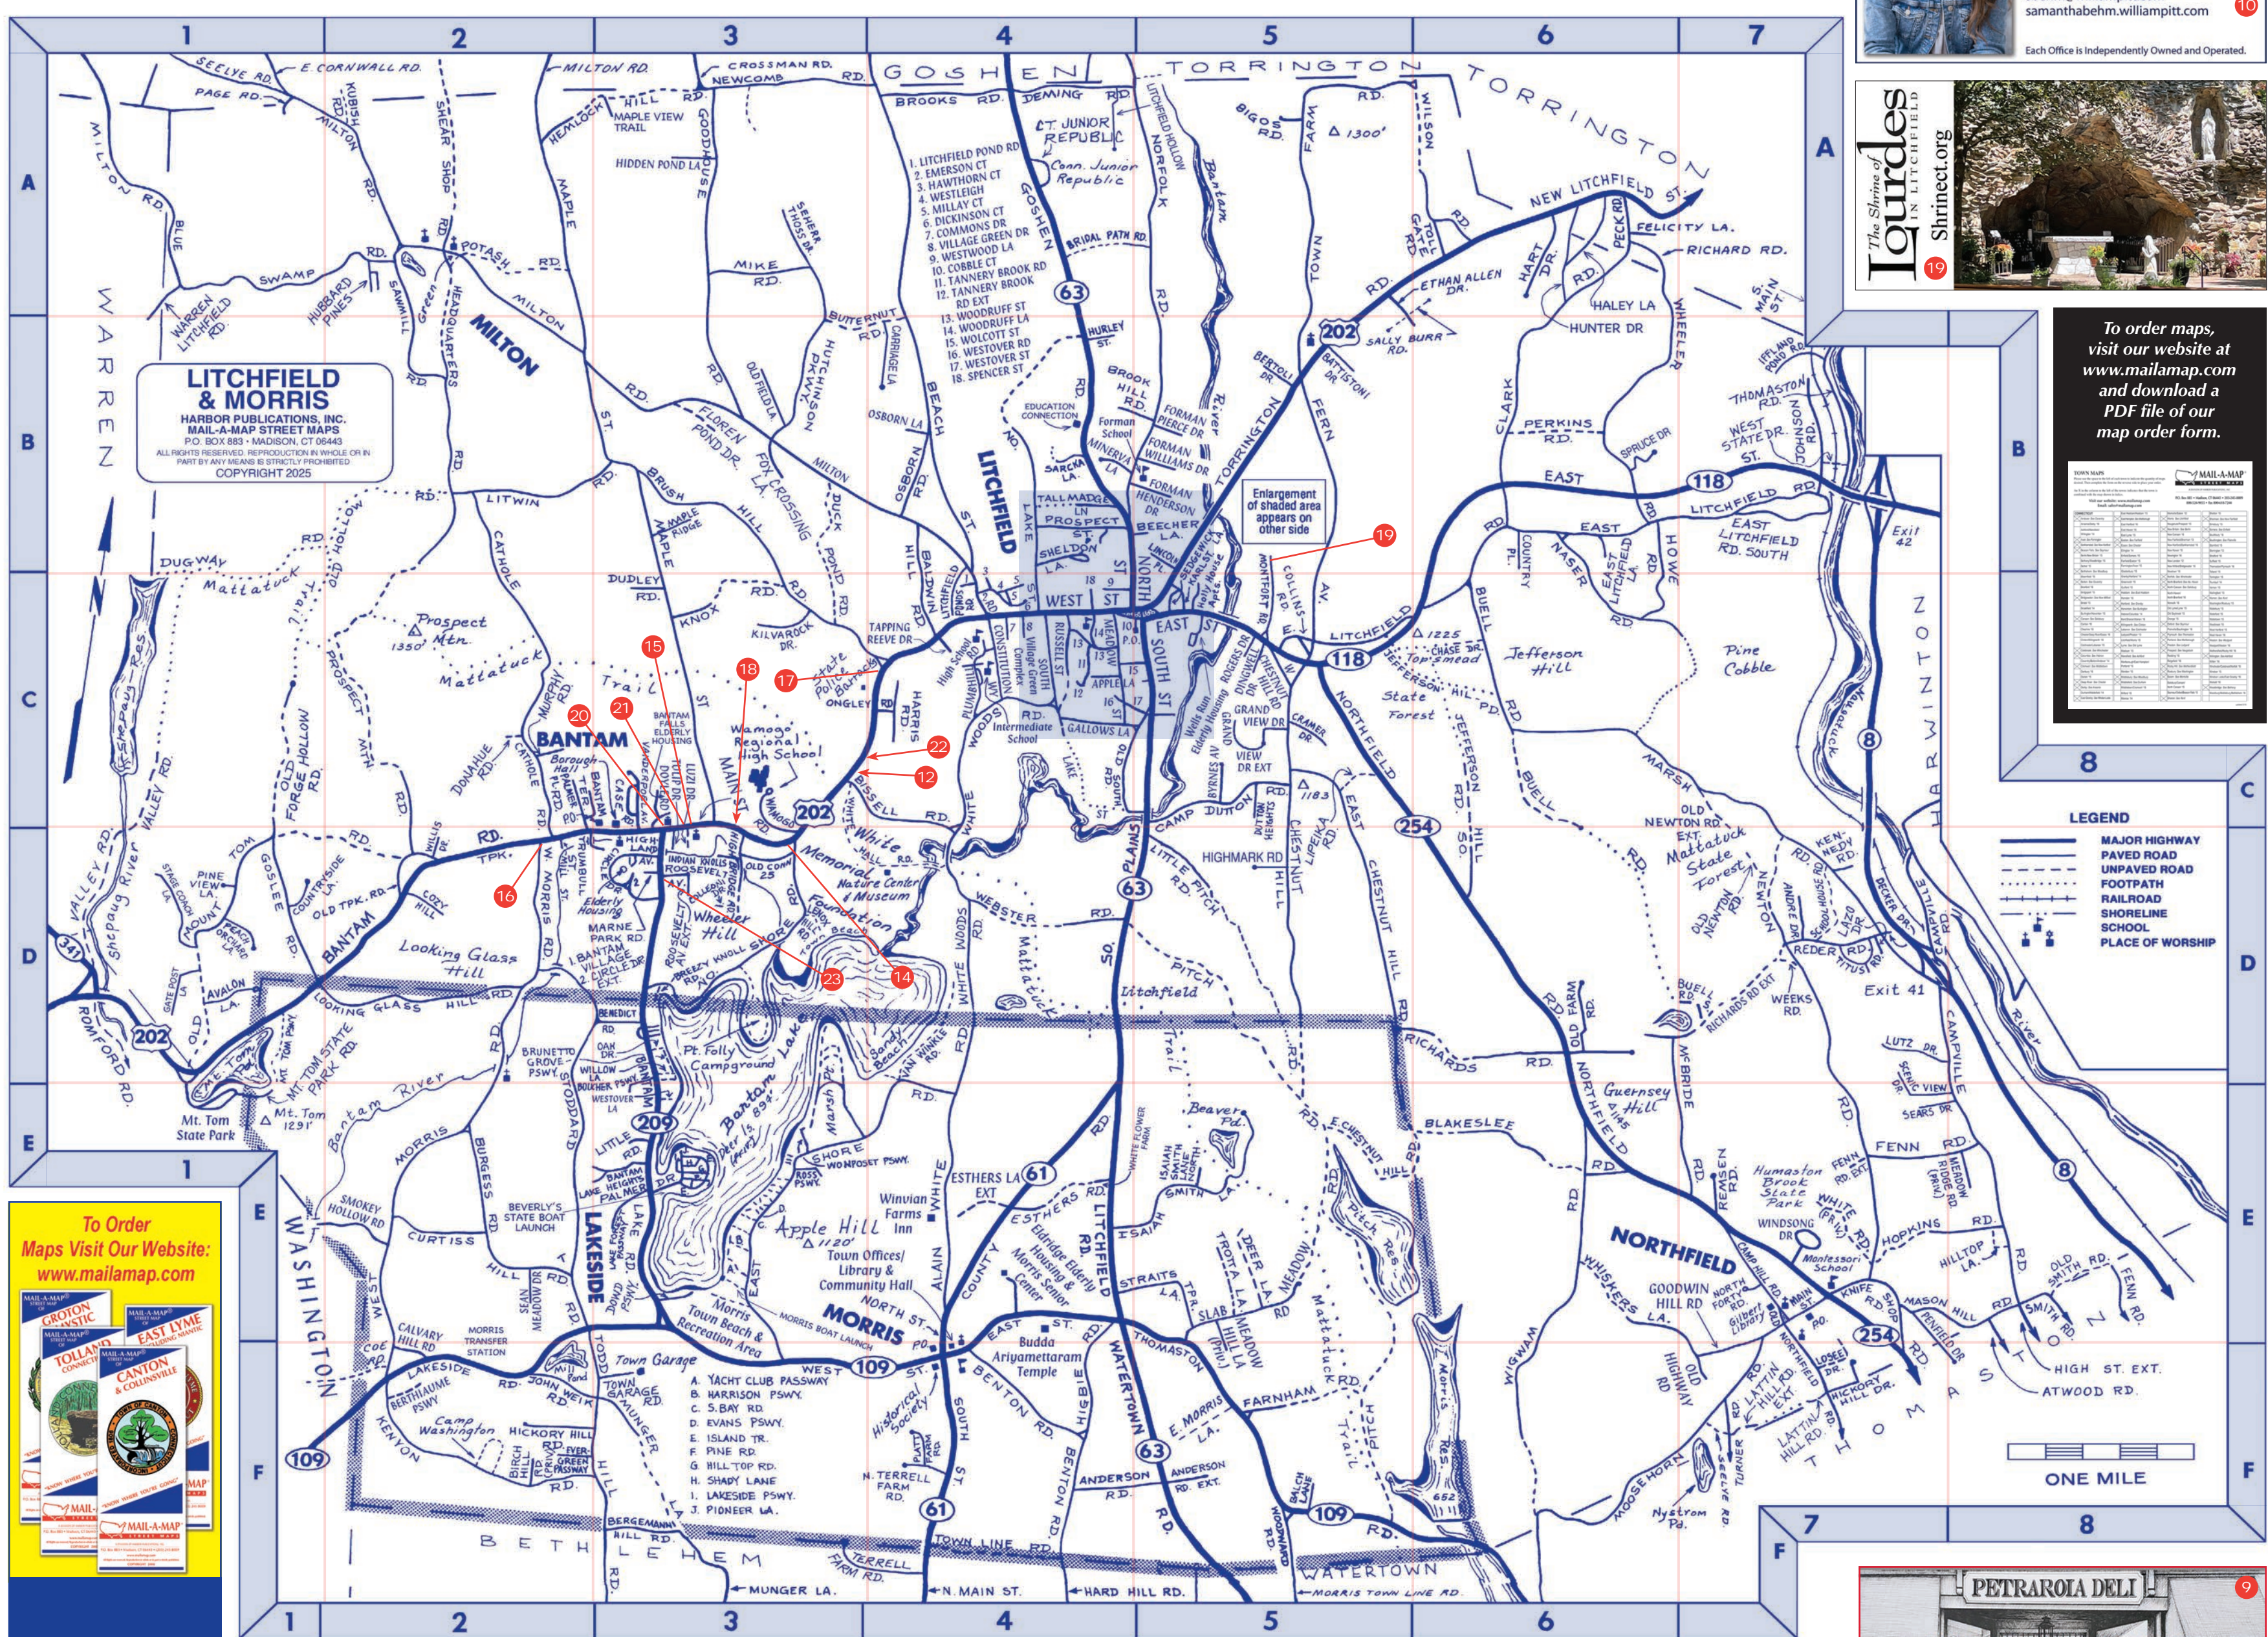

Washington Supply Company

Outdoor Living Center
KITCHEN DESIGN - OUTDOOR FURNITURE
MILLWORK - HARDWARE - LUMBER

2 Calhoun St. Washington Depot, CT 06794
860-868-7395

MERRITT CLARKE'S STORE Est. 1923
1101 Bantam Rd., Bantam, CT 06750

860-567-9221

Yvonne Gilyard
Proprietor

Tues.-Sat. 9-5
Sun 10-4

FAMILY CLOTHING
Work • Casual • Boots • Blankets • Accessories
FULL LINE CARHARTT FOR MEN

LA CATRINA OF BANTAM

Authentic Mexican Cuisine

Hours: Mon-Thurs. 11:30am-9pm
Fri & Sat. 11:30am-10pm, Sun. 11am-9pm

810 Bantam Road
Bantam, CT 06750
860-361-6401
www.lacatrinabantam.com

It's a connected world.
Do your share.

For 30 ways to help the environment, write Earth Share,
3400 International Drive, NW, Suite 2K (AD4),
Washington, DC 20008.

TENDER CAR CARE

General Repairs Used Cars

Established 1979 860-567-4140
12 Roosevelt Ave., Bantam, CT 06750

SMITH & Company
Surveyors & Engineers

- Land Surveying
- Boundary & Lot Surveys
- Topographic Surveys
- Residential & Commercial Surveys
- Civil Engineering
- Site Planning
- Septic System Design
- Percolation Testing

247 Main Street South, P.O. Box 996 • Woodbury, CT. 06798-0996
Phone: 203.263.0068
Email: info@smithsurveyors.com

Mayflower Inn & Spa

AUBERGE RESORTS COLLECTION
118 WOODBURY RD, ROUTE 41
WASHINGTON, CT 06793
860.868.9466
WWW.AUBERGERESORTS.COM/MAYFLOWER

The Shrine of **Lourdes** IN LITCHFIELD
Shrine.org

To order maps, visit our website at www.mailamap.com and download a PDF file of our map order form.

To Order Maps Visit Our Website:
www.mailamap.com

CP Farmhouse

FINE AMISH-MADE FURNITURE & HOME DECOR

23 West Street • Litchfield, CT
860-361-9355
@cpfarmhouse

THE DUTCH EPICURE SHOP EST. 1967

Bakery • Deli Cheese Shop

Offering European Foods and More Since 1967

Wednesday-Saturday 9:00am-3:00pm
Sunday 9:00am-12:00pm

481 Bantam Road • Litchfield, CT 06759
860-567-5586
www.dutchepicure.com

THE HOPKINS INN
On Lake Waramaug
New Preston, Connecticut

(860) 868-7295
Dining & Lodging

eyes ON LITCHFIELD

Extraordinary Eyecare & Super Cool Eyewear

860-880-2020

710 Bantam Rd. Unit C
Bantam, CT 06759

www.eyesonlitchfield.com

PETRAROIA DELI

Delicious Hot Sandwiches,
Grab-and-Go Salads,
Prepared Foods.

33 West Street, Litchfield, CT 06759
860-361-6006
petraroiadeli@gmail.com
www.petraroiadeli.com