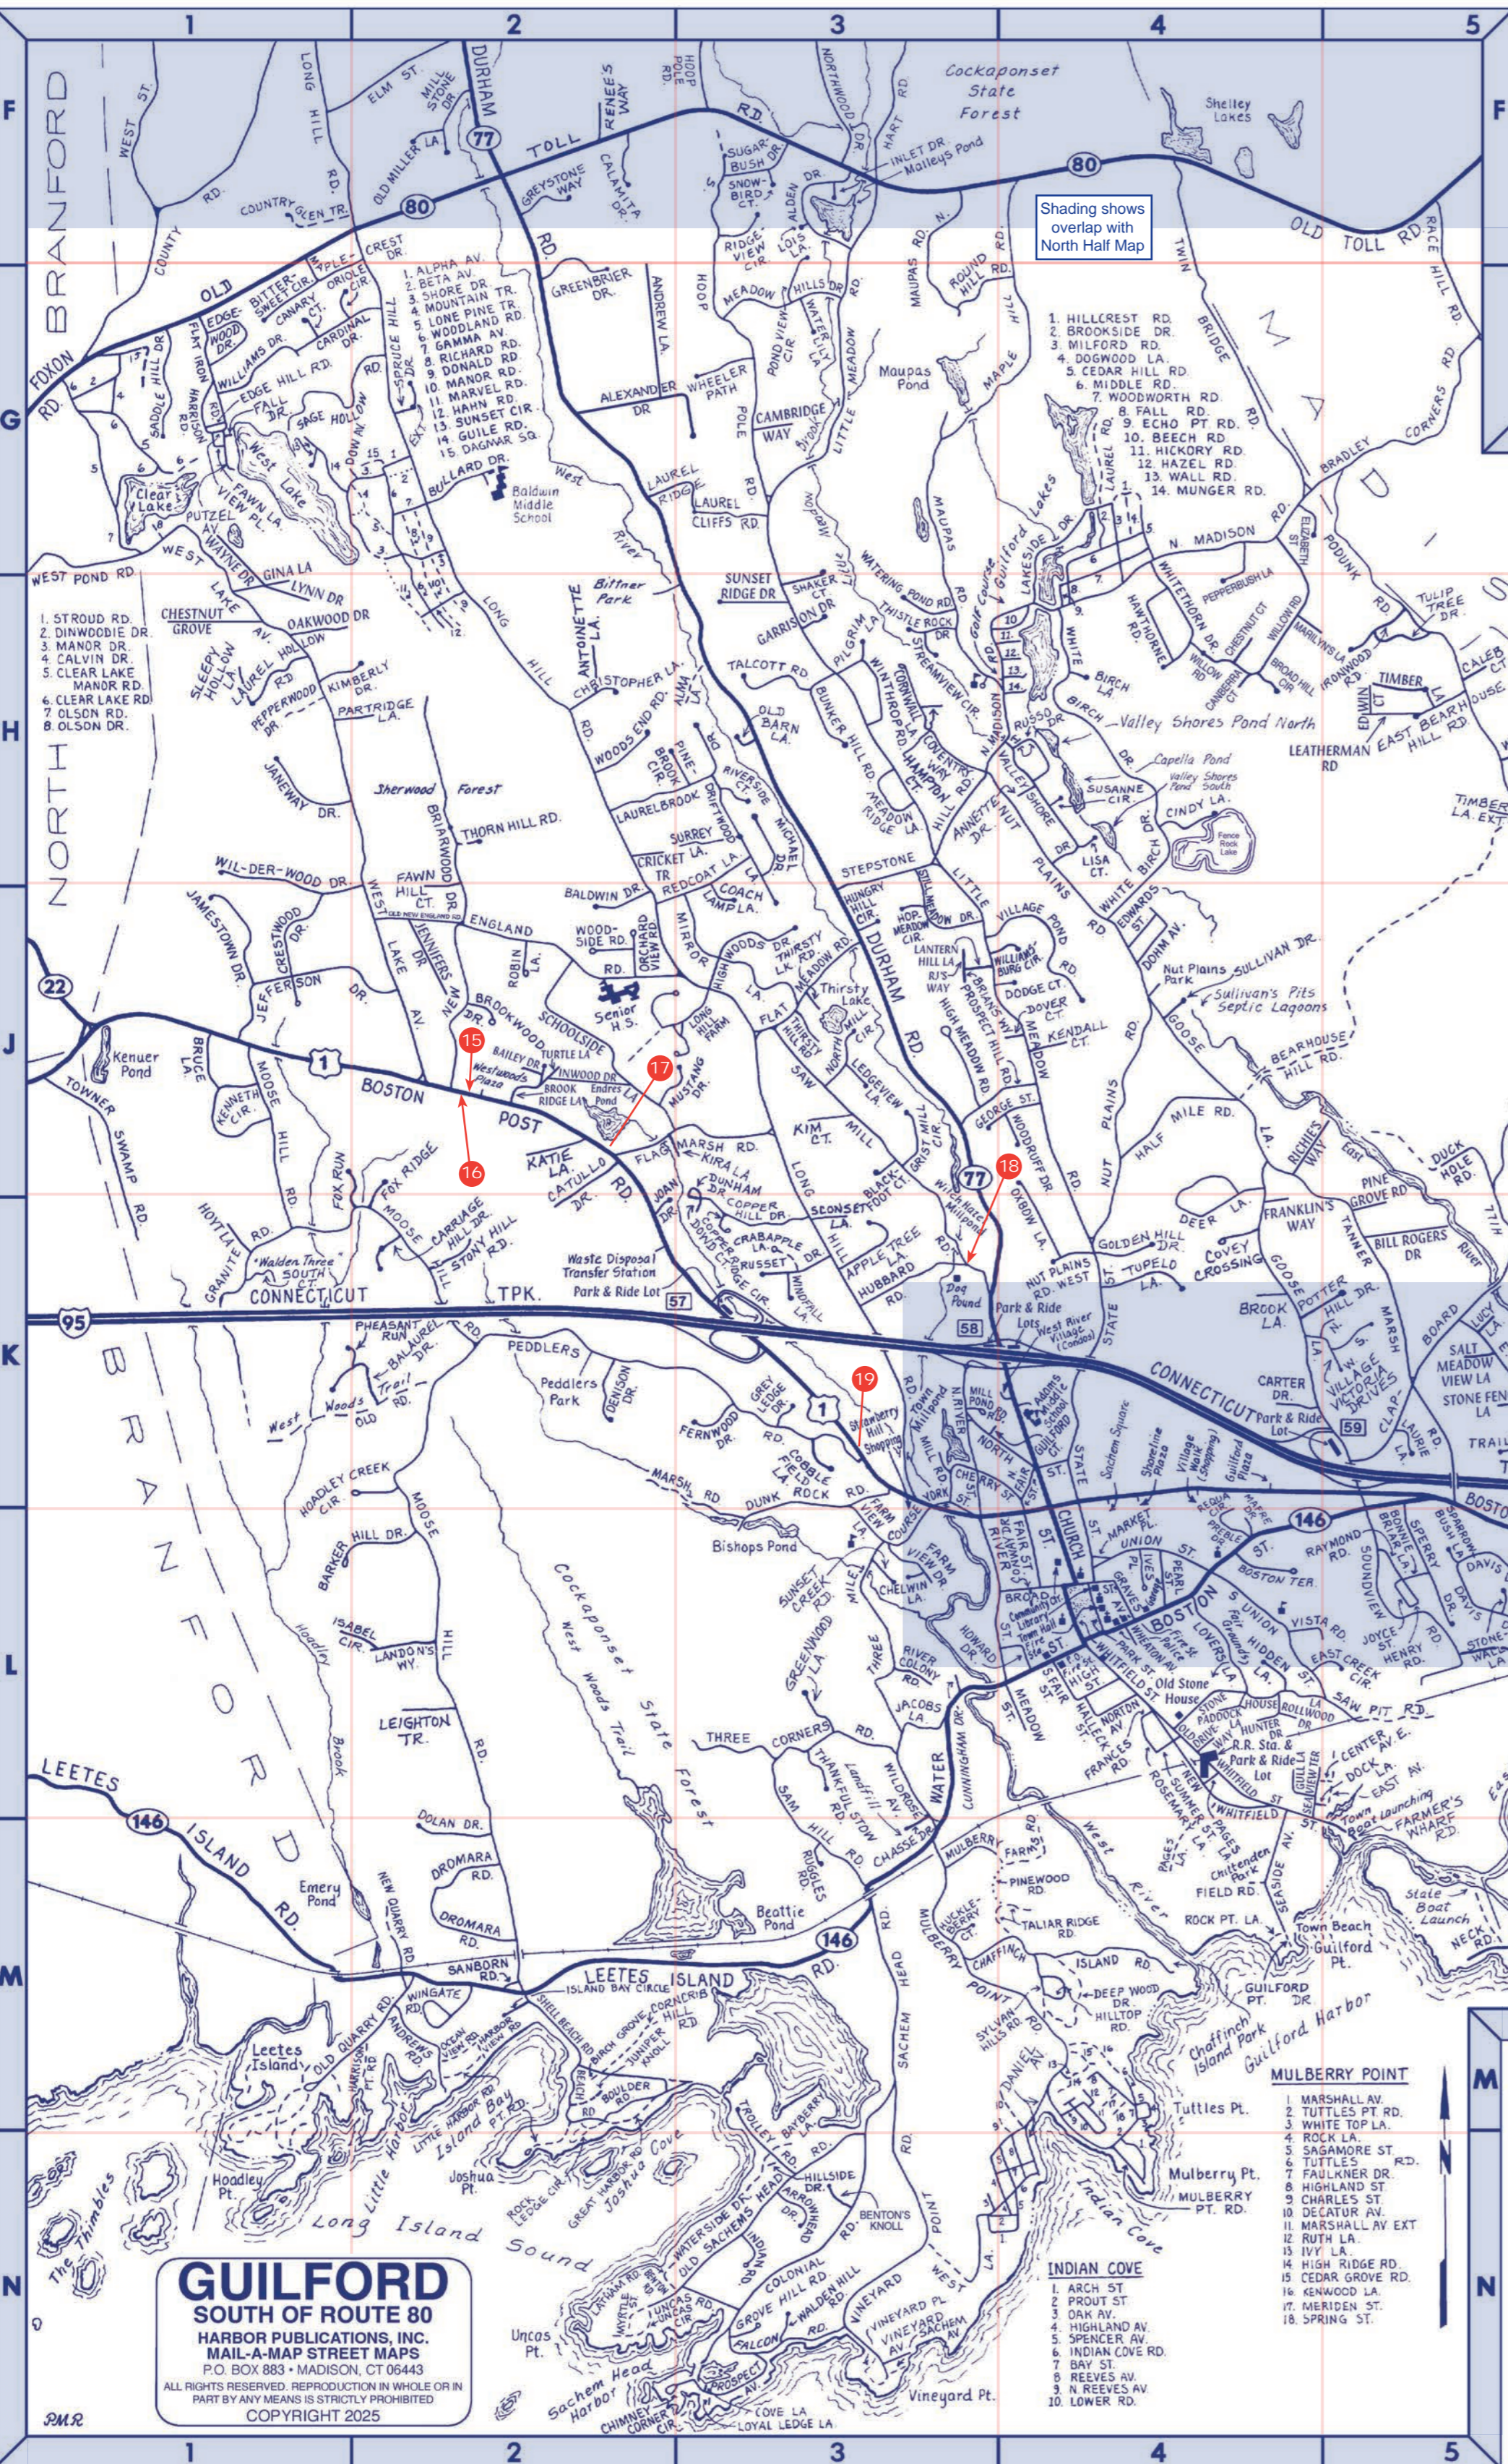

SWEITZER
Specializing in Residential & Commercial Waste Service

Also Available: Cleanout Service • Dumpsters • Junk Pick-Ups

New Haven & Middlesex Counties
(203) 245-8840 (860) 669-5506

CINDERELLA'S ATTIC
women and children's consignment

MENS too!

1058 Boston Post Road Guilford
203-458-2211 CinderellasAtticCT.com

The Shoreline's Destination for Farm Fresh Goodness

- Farm Market
- Creamery
- Winery
- Farm Share
- Live Music
- Pick Your Own
- Fall Festival

1355 Boston Post Rd.
Guilford, CT
bishopsorchards.com

BISHOP'S ORCHARDS

David Popolizio
473-355-8661
230 Boston Post Rd.
Guilford, CT 06437

MIKE & DAVE'S
ANTIQUE SHOP & CONSIGNMENT

Over 500,000 Promotional Products to Meet Your Every Business or Personal Need.

HARBOR PROMOTIONS
1 Orchard Park Road, Unit 8
P.O. Box 883 • Madison, Connecticut 06443
phone (203) 245-8009 • fax (203) 245-7645
www.harborpromotions.com

LELA & MATT'S CAR CARE CLINIC

2362 Boston Post Road
Guilford, CT 06437
203-453-3277
landmccc@gmail.com

OFFICE & FLEX SPACE IN GUILFORD

- Route 1 Frontage
- 250-5,000 sq ft
- 1st & 2nd Floor Offices
- Flex Space with Overhead Doors & Loading Docks

203-245-9599
www.milanodev.com

MILANO DEVELOPMENT

www.mailmap.com

unique country charm...
Strawberry Hollow Farm

Harvey Smith
2171 Boston Post Rd.
Guilford, CT 06437
203-458-3579

Specializing in unusual horticultural decoratives
Handcrafted Collectible Folk Art
CELEBRATING OVER 50 YEARS IN BUSINESS

The Village Chocolatier
79 Whitfield Street • On The Green
Guilford, CT 06437
(203) 453-5226
www.thevillagechocolatier.net

Jerry's Transmissions
Dostie Automotive

JERRY'S
DOSTIE AUTOMOTIVE

620 Boston Post Road • Guilford, CT 06437
203-453-5177 • Fax 203-453-9144
dostieautomotive@yahoo.com

CARPANZANO'S PIZZERIA
Italian Pizzeria

203.453.7040
1200 Boston Post Road, Guilford

DINE IN • TAKE OUT
DELIVERY: 4PM-8PM (Min. $15.00)
Catering Menu Available
Mulberry Plaza • 1200 Boston Post Road (Route 1) Guilford, CT 06437
WWW.CARPANZANOS.COM

Guilford Information Center

32 Church Street, Guilford, CT
visitguilfordct.com

Tracy Tomaselli
Guilford Preservation Alliance
203-671-9351
tomasellitracy@sbcglobal.net

Welcome to The **Brownstone House Restaurant of Guilford**

961 Boston Post Road • Guilford, CT 06437
Phone: 203-453-1238 • Fax: 203-453-1239

WILLIAM RAVEIS

Agota Perry Hill 505-463-2036
Lesley Pascale 203-710-9650
Jane Cardarelli 203-605-9485
Clare Guest 203-343-1071
Rose Ciardiello 203-314-6269
Lisa Daniele 203-996-1011

SERVING THE CT SHORELINE

SUNSET CREEK REALTY
203.453.2145

Edward Jones
MAKING SENSE OF INVESTING

Michael P. Ganci, AAMS®, CRPC®
Financial Advisor

71 Whitfield Street, Unit 7
Guilford, CT 06437
Bus. 203-458-2185 Cell 203-314-0831
Fax 866-462-6291
michael.ganci@edwardjones.com
www.edwardjones.com

VISIT US ON THE GUILFORD GREEN AT 77 WHITFIELD STREET

Nothing says local charm quite like **MARKETPLACE AT GUILFORD FOOD CENTER**

With a rich history and deep community roots, our one-stop shop—café, bakery, deli, grocery, meals-to-go, and catering—will keep you coming back for more.

203-453-4849

marketplaceguilford.com
themarketplaceguilford

A WORLD OF FINANCIAL OPPORTUNITY...

PERSONAL • BUSINESS • TRUST • INVESTMENT SERVICES

ESSEX SAVINGS BANK
Service & Trust Since 1851

Essex, 35 Plains Road, 860-767-2573
Essex, 9 Main Street, 860-767-8238
Chester, 203 Middlesex Avenue, 860-526-0000
Madison, 99 Durham Road, 203-318-8611
Old Saybrook, 155 Main Street, 860-388-3543
Old Lyme, 101 Halls Road, 860-434-1646

Toll-Free 877-377-3922
www.essexsavings.com

Member FDIC Equal Housing Lender NMLS #440436

Diane and Frank The Popolizio Team 203-494-7434

The #1 Independent Family-Owned Real Estate Company in the Northeast, Florida & South Carolina

21 WHITFIELD ST. GUILFORD, CT 06437 • 203.453.0391
709 BOSTON POST RD, MADISON, CT 06443 • 203.318.3570