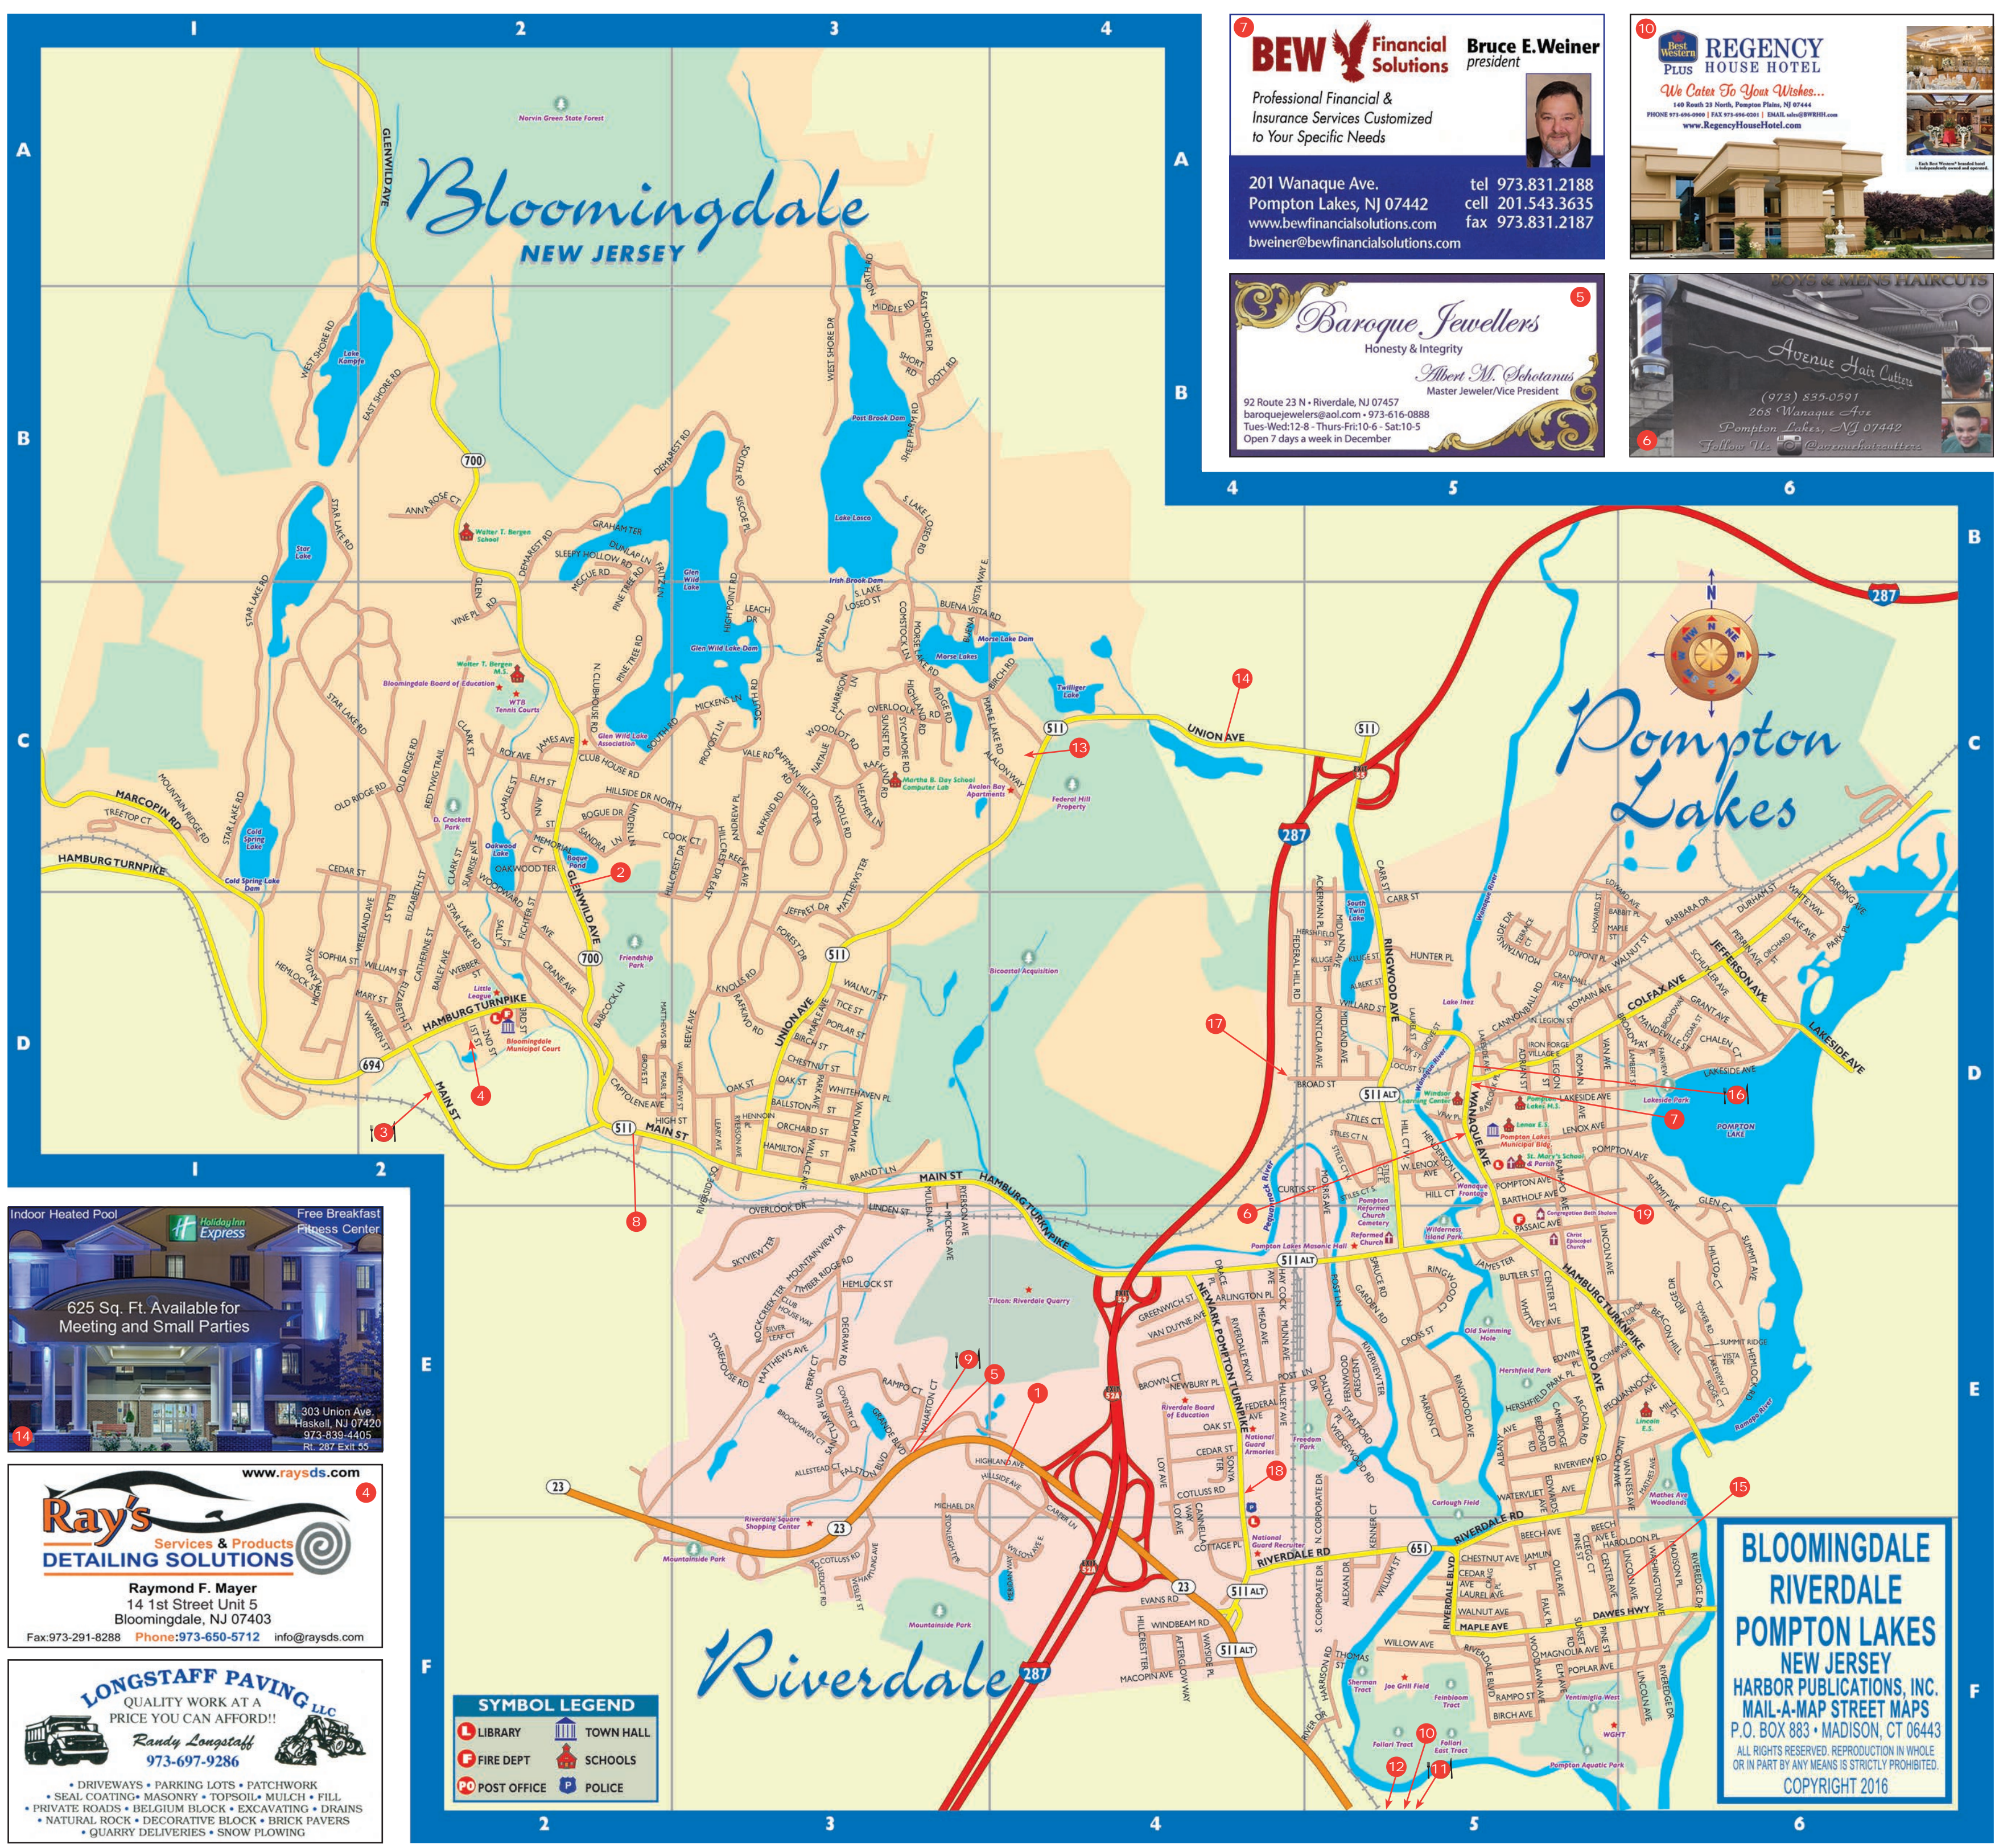

est. 1928
Glenwild
GARDEN CENTER & NURSERY
* Landscaping * Organic Garden Supplies * Plants * Gift Shop * Holiday

(973) 838-0174 www.glenwildgardens.com
104 Glenwild Avenue Bloomingdale, NJ 07403

Phone (973) 831-7757 Fax (973) 831-9467

James LaSala
Attorney at Law

Real Estate • Traffic/DWI
Litigation/Divorce • Wills/Estates

P.O. Box 289
85 Newark Pompton Turnpike • Riverdale, NJ 07457
jiml@jameslasalasq.com

It's a connected world.
Do your share.

For 30 ways to help the environment, write Earth Share,
3400 International Drive, NW, Suite 2K (AD4),
Washington, DC 20008.

Restaurants

Monica's Restaurant

Cozy Italian Fare & Full Bar
Lunch • Dinner • Take-Out
Private Parties

1 Lakeside Avenue • Pompton Lakes, NJ 07442
973.616.5457 • www.monicasrestaurant.net

227 Main St
Butler NJ 07405
973-838-8044

Scott Gabriel
owner/chef
scg71@optimum.net

TRACKSIDE BAR & GRILL
Catering on & off premises
Food Truck Also Available

Flaming
Small & Expresso Eats

Gift Cards, Party Trays
& Party Room Available !!

RIVERDALE
92 Route 23 N. #D1 Riverdale, NJ 0745
GPS HWY 23 Riverdale Square Shopping Ctr.
Ph:862-377-0598 Fax:862-377-0597

LET US DO THE COOKIN'
KFC
Catering

130 State Route 23 North
Pompton Plains, NJ 07444
877-694-4477
KFC.COM/CATERING
—career opportunity—

BEW Financial Solutions
Bruce E. Weiner
president

Professional Financial &
Insurance Services Customized
to Your Specific Needs

201 Wanaque Ave.
Pompton Lakes, NJ 07442
www.bewfinancialsolutions.com
bweiner@bewfinancialsolutions.com

tel 973.831.2188
cell 201.543.3635
fax 973.831.2187

Baroque Jewellers
Honesty & Integrity

Albert M. Schotanus
Master Jeweler/Vice President

92 Route 23 N • Riverdale, NJ 07457
baroquejewellers@aol.com • 973-616-0888
Tues-Wed:12-8 • Thurs-Fri:10-6 • Sat:10-5
Open 7 days a week in December

REGENCY PLUS HOUSE HOTEL
We Cater To Your Wishes...

140 South 23 North, Pompton Plains, NJ 07444
PHONE 973-696-0900 | FAX 973-696-0201 | EMAIL: info@REGENCYH.com
www.RegencyHouseHotel.com

BOYS & MENS HAIRCUTS
Avenue Hair Cutters

(973) 855-0591
268 Wanaque Ave
Pompton Lakes, NJ 07442
Follow Us @Avenuehaircutters

Indoor Heated Pool
Holiday Inn Express
Free Breakfast
Fitness Center

625 Sq. Ft. Available for
Meeting and Small Parties

303 Union Ave.
Haskell, NJ 07420
973-839-4405

www.raysds.com

Ray's
Services & Products
DETAILING SOLUTIONS

Raymond F. Mayer
14 1st Street Unit 5
Bloomingdale, NJ 07403
Fax:973-291-8288 Phone:973-650-5712 info@raysds.com

LONGSTAFF PAVING LLC
QUALITY WORK AT A
PRICE YOU CAN AFFORD!!

Randy Longstaff
973-697-9286

- DRIVEWAYS • PARKING LOTS • PATCHWORK
- SEAL COATING • MASONRY • TOPSOIL • MULCH • FILL
- PRIVATE ROADS • BELGIUM BLOCK • EXCAVATING • DRAINS
- NATURAL ROCK • DECORATIVE BLOCK • BRICK PAVERS
- QUARRY DELIVERIES • SNOW PLOWING

BLOOMINGDALE RIVERDALE POMPTON LAKES NEW JERSEY
HARBOR PUBLICATIONS, INC.
MAIL-A-MAP STREET MAPS
P.O. BOX 883 • MADISON, CT 06443
ALL RIGHTS RESERVED. REPRODUCTION IN WHOLE OR IN PART BY ANY MEANS IS STRICTLY PROHIBITED.
COPYRIGHT 2016