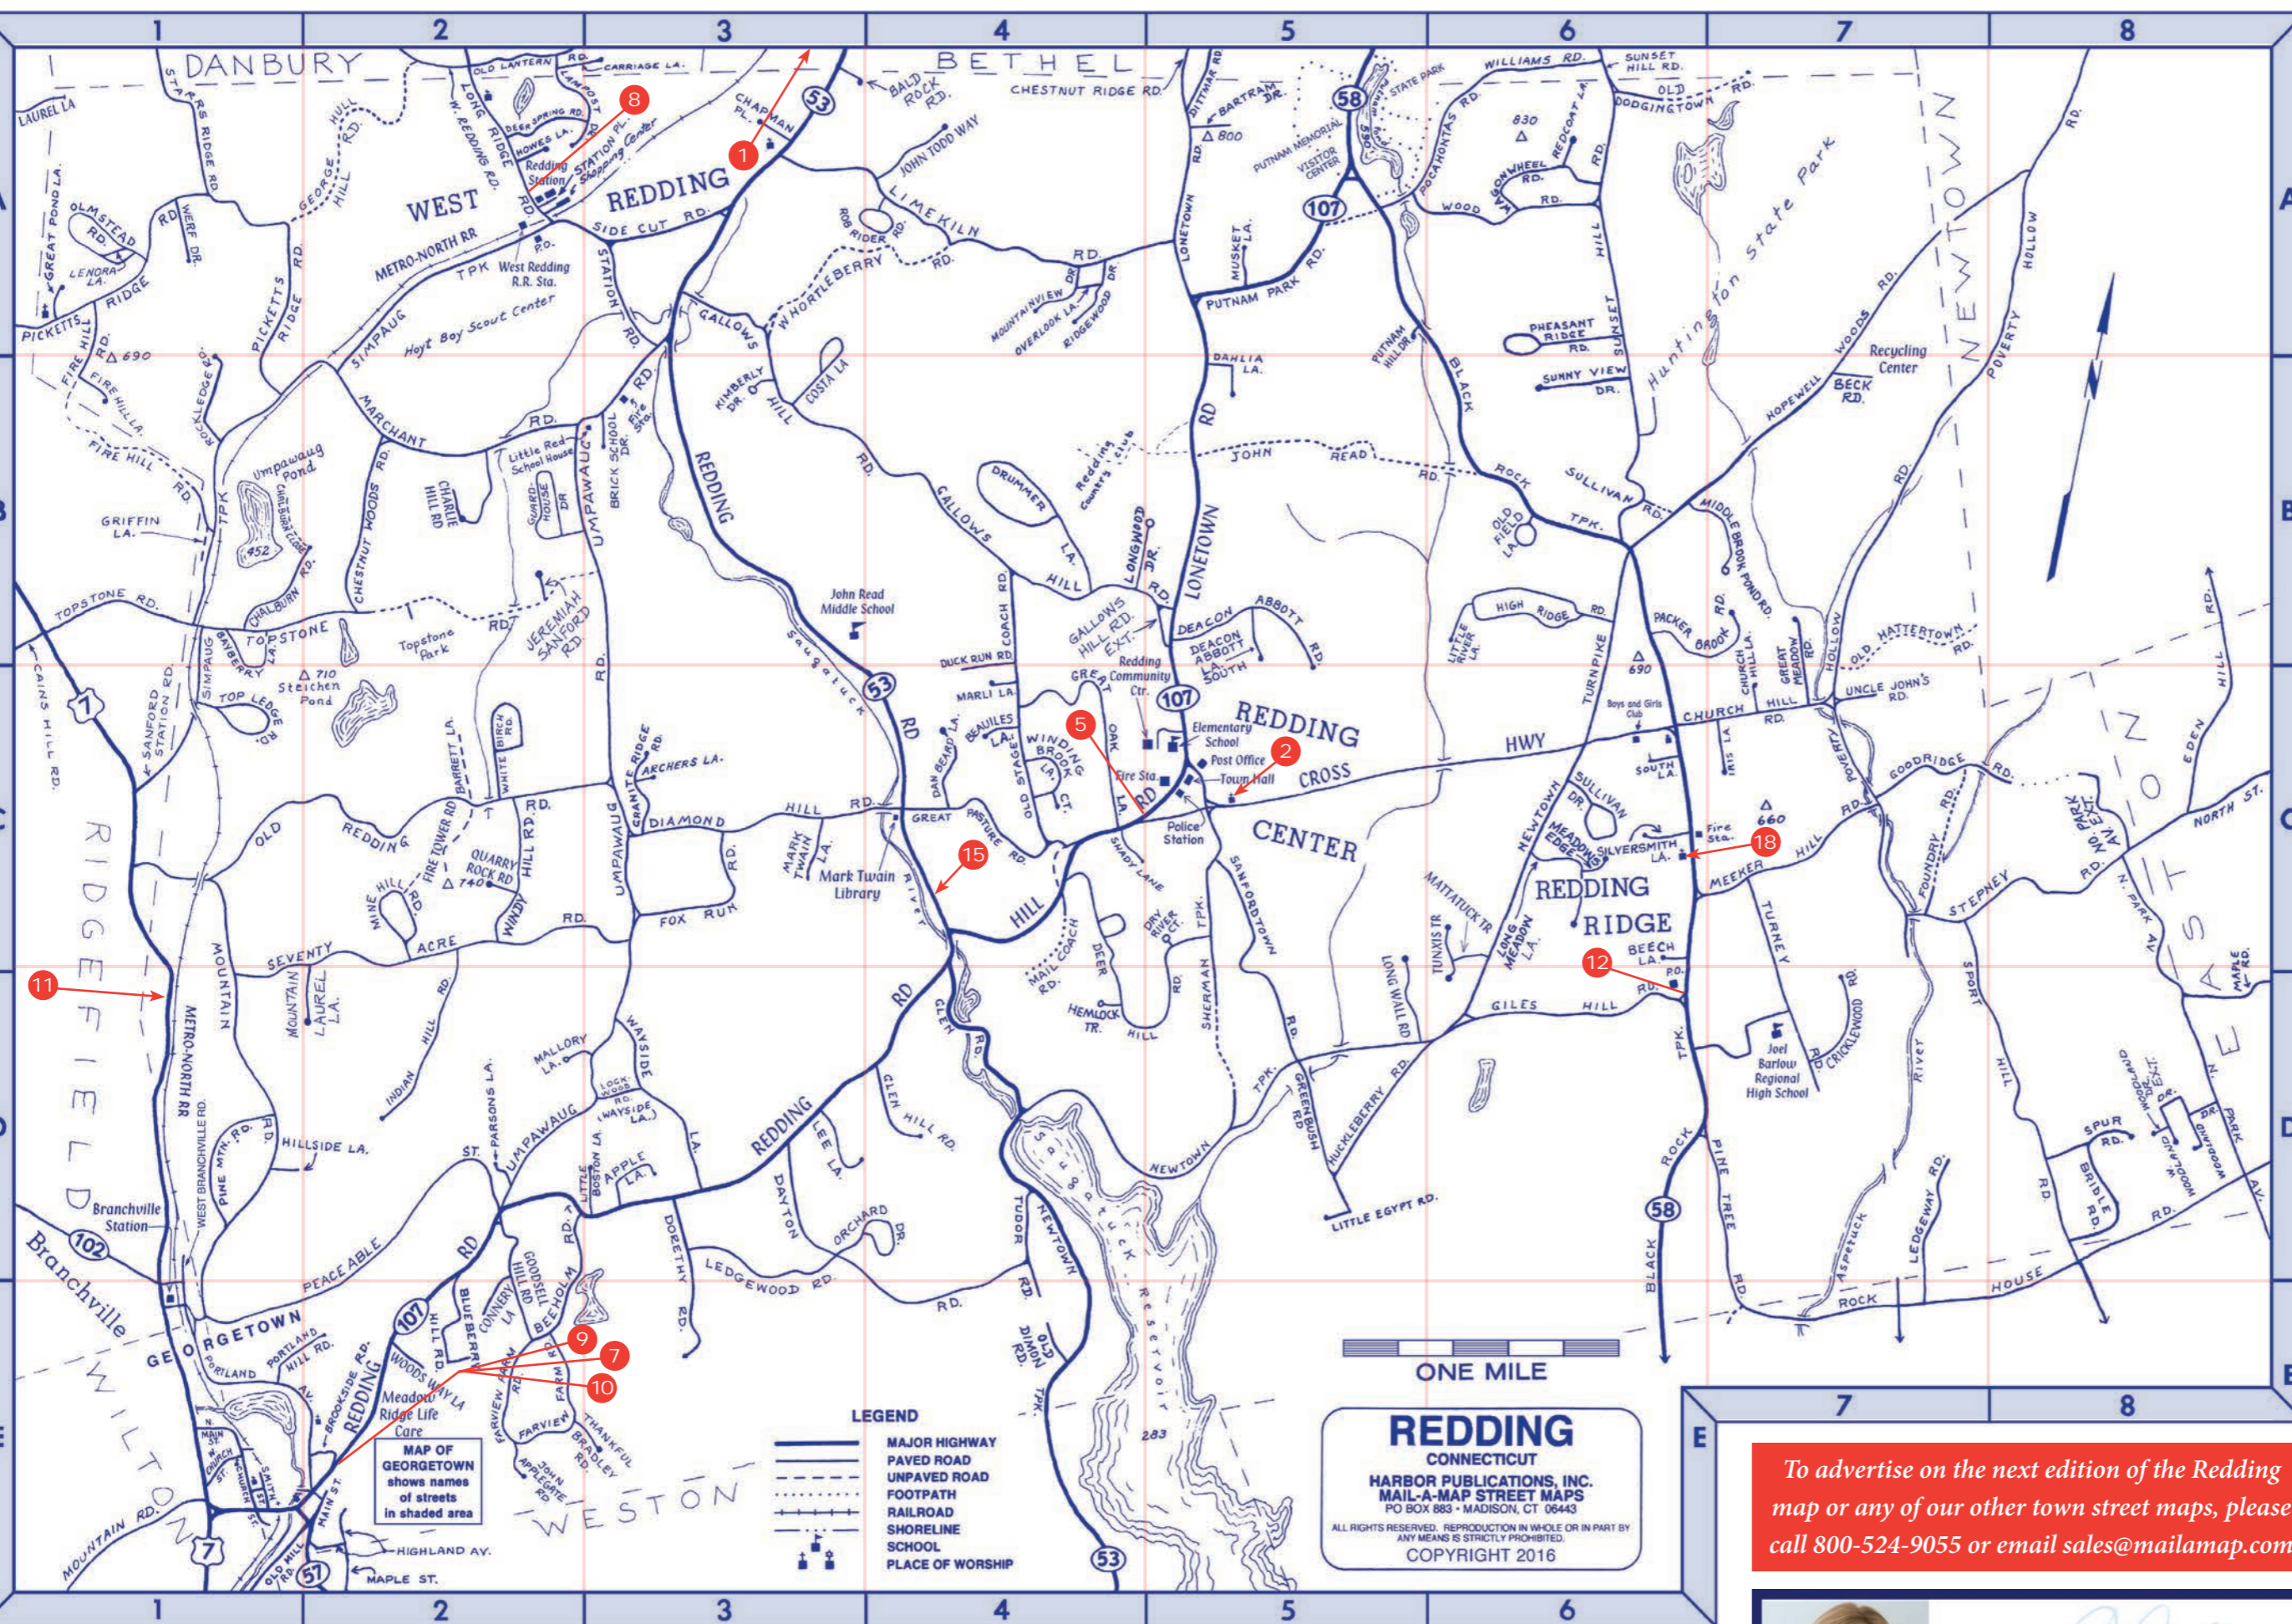

To advertise on the next edition of the Redding map or any of our other town street maps, please call 800-524-9055 or email sales@mailamap.com

REALTY SEVEN, INC.
250 Danbury Road
Wilton, CT 06897
We're Local We're Global
203-762-5548
homes@realtyseven.com • realtyseven.com

REDDING ROADHOUSE
406 Redding Road • Redding
(203) 938-3388
www.roadhouse.com

James McNamara
Sean McNamara
REDDING NURSERY
ROUTE 107
REDDING CENTER
203-938-3297
Trees & shrubs,
tree spraying,
annuals, perennials,
deer repellent sprays

carissamcmahon
203-442-4159
ASSOCIATE BROKER/REALTOR®
Carissa.McMahon@CBmoves.com
CarissaMcMahon.com

AWARD WINNING TOP PRODUCING REALTOR® SINCE 2001
"PEOPLE COME FIRST" While I have a strong passion for real estate, nothing is more important to me than the needs of the PEOPLE that I serve.
COLDWELL BANKER PREVIEWS INTERNATIONAL
COLDWELL BANKER RESIDENTIAL BROKERAGE
398 MAIN STREET
RIDGEFIELD, CT. 06877

Hollandia NURSERY
27 Acres
30 Greenhouses
2 Garden Centers
2 Gift Shops
Landscape Design Services
Installation & Maintenance
www.hollandianurseries.com
Nursery
103 Old Hawleyville Road • Bethel, CT 06801
203-743-0267
Gift, Garden & Home
95 Stony Hill Road • Bethel, CT 06801
203-792-0268

THE OXFORD ACADEMY
One-to-One Education Since 1906
Offering Young Men Ages 13 - 20:
• College Preparatory Boarding School
• Individualized Curriculum
• Academic Year and Summer Programs
• Varsity Sports, Clubs, and Extracurricular Activities
• Rolling Admission
Please contact the Admissions Office for more information.
1393 Boston Post Road (860) 399-6247
Westbrook, CT 06498 admissions@oxfordacademy.net
www.oxfordacademy.net

REDDING VETERINARY HOSPITAL LLC
Philip E. Bolton, DVM
Susan E. Block, DVM
235 Ethan Allen Highway (Rte 7)
Ridgefield, CT 06877
203 / 438-3761 • Hours by Appointment

To Order Maps Visit Our Website:
www.mailamap.com