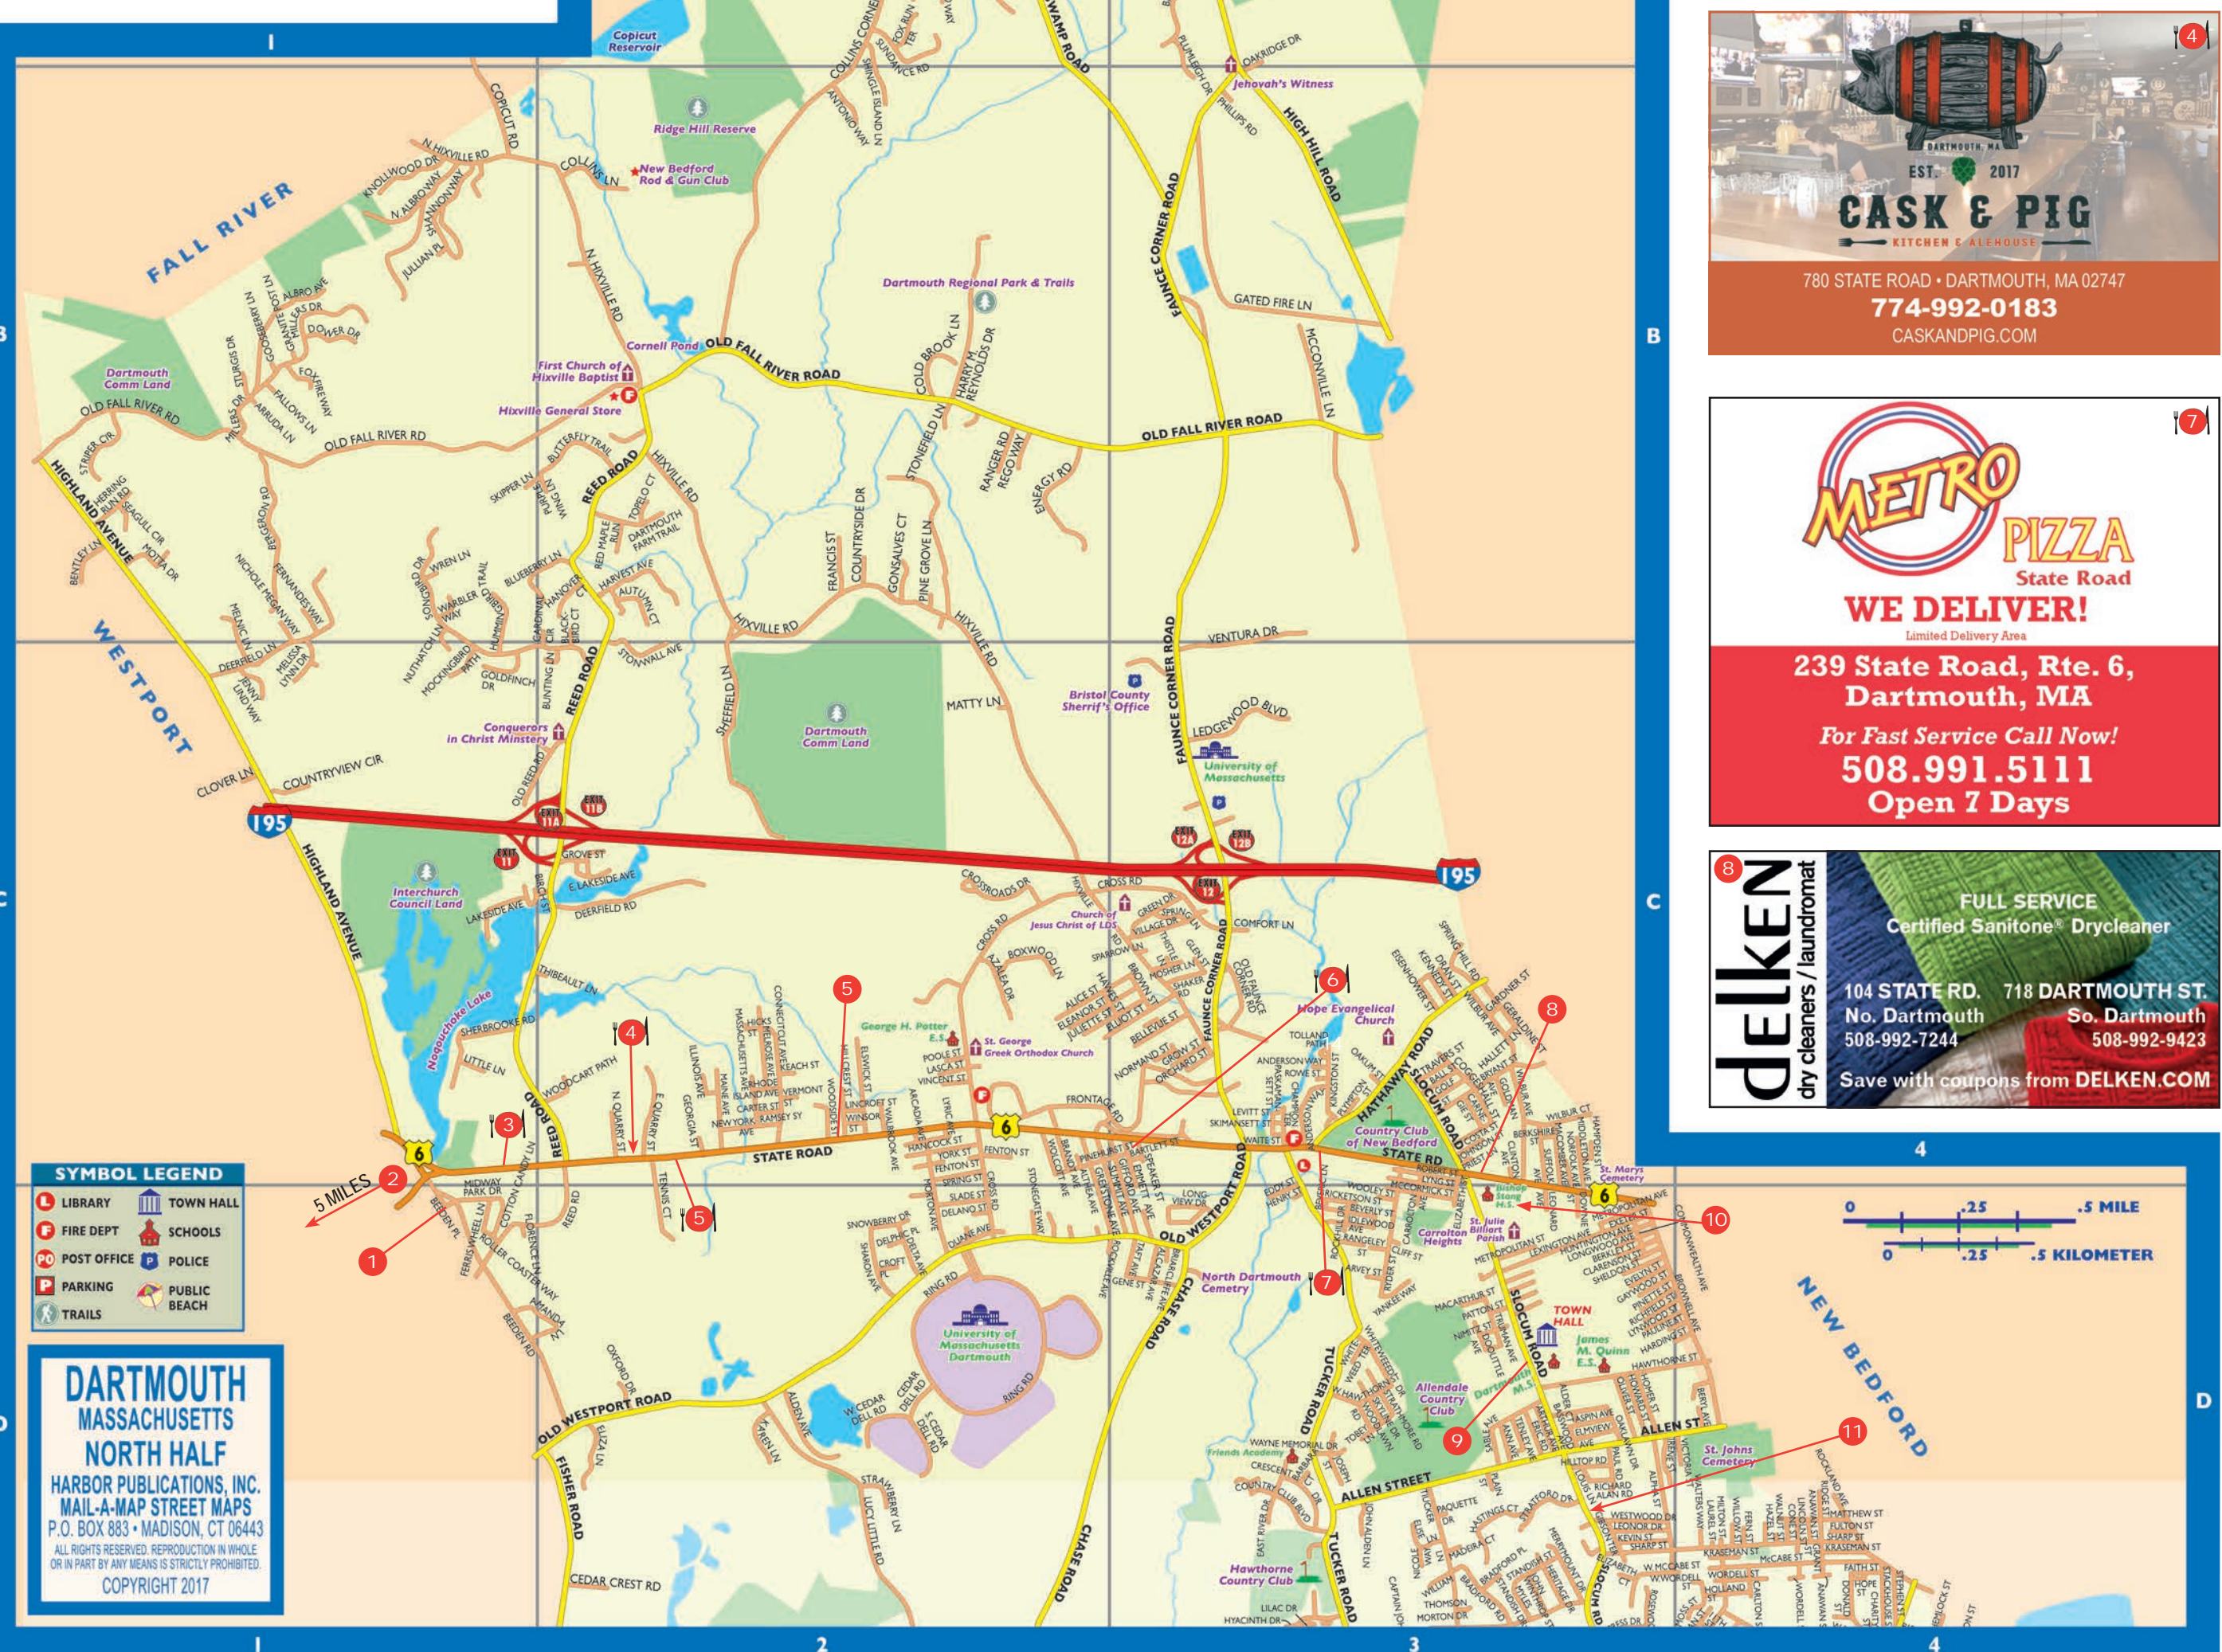

AYUR-SHRI
FINE INDIAN CUISINE
DINE IN & TAKE OUT • CATERING • FUNCTION HALL
Lunch Buffet - Closed Monday; Tuesday-Sunday: 11:30am-3:00pm
Dinner - Sunday-Thursday: 5pm-9pm • Friday & Saturday: 5pm-10pm
387 State Road • North Dartmouth, MA • 508.999.0078
ayurshriindiancuisine.com

BROOKDALE
DARTMOUTH VILLAGE
SENIOR LIVING SOLUTIONS
ALL THE PLACES LIFE CAN GO™
274 Slocum Road
Dartmouth, MA 02747
Phone (508) 999-0404
brookdale.com

WICKED KICKIN'
SAVORY CHEESECAKE
Cheesecakes aren't just for dessert anymore!
Savory • Gluten Free
Serve as:
• An Appetizer
• A Meal
• A Spread
wickedkickin.com
774-309-3133
670 Main Road • Westport, MA 02790

DR
David Brodeur Realty, LLC
David Brodeur
Owner
45 Slocum Rd. Suite 3
N. Dartmouth, MA 02747
Cell: (508) 971-5680
dvdbrodeur10@gmail.com
www.davidbrodeurrealtor.com

Proudly Serving
this Area for over 25 Years
718 Dartmouth St. • S. Dartmouth MA
508.994.6999 • www.bigvaluedartmouth.com
BIG VALUE

INSPIRING EXCELLENCE
Visit us at www.bishopstang.org
BISHOP STANG HIGH SCHOOL

New East
ASIAN FUSION
Mon-Thurs 11am-10pm, Fri & Sat 11am-11pm, Sun 12pm-10pm
Tel: 774-206-1326
774-206-6010
Fax: 774-328-8780
747 State Road,
Dartmouth MA 02747

dartawn@aol.com T: 508-636-6838
Dartmouth AWNING COMPANY
45 Beeden Road, Westport, MA 02790
Residential • Custom Canvas Awnings • Commercial Aluminum Awnings

Proudly Serving
Homemade Ice Cream by Ice Cream Machine
880 State Rd
North Dartmouth, MA
April Through October
WORLD'S BEST STEAK & CHEESE
BEST FRIED CLAMS ANYWHERE
508-938-5125
880 State Rd • North Dartmouth, MA

Picky's
EST. 2017
780 STATE ROAD • DARTMOUTH, MA 02747
774-992-0183
CASKANDPIG.COM

CASK & PIG
EST. 2017
780 STATE ROAD • DARTMOUTH, MA 02747
774-992-0183
CASKANDPIG.COM

METRO PIZZA
State Road
WE DELIVER!
Limited Delivery Area
239 State Road, Rte. 6,
Dartmouth, MA
For Fast Service Call Now!
508.991.5111
Open 7 Days

DELKEN
dry cleaners / laundromat
FULL SERVICE
Certified Sanitone® Drycleaner
104 STATE RD. 718 DARTMOUTH ST.
No. Dartmouth So. Dartmouth
508-992-7244 508-992-9423
Save with coupons from DELKEN.COM