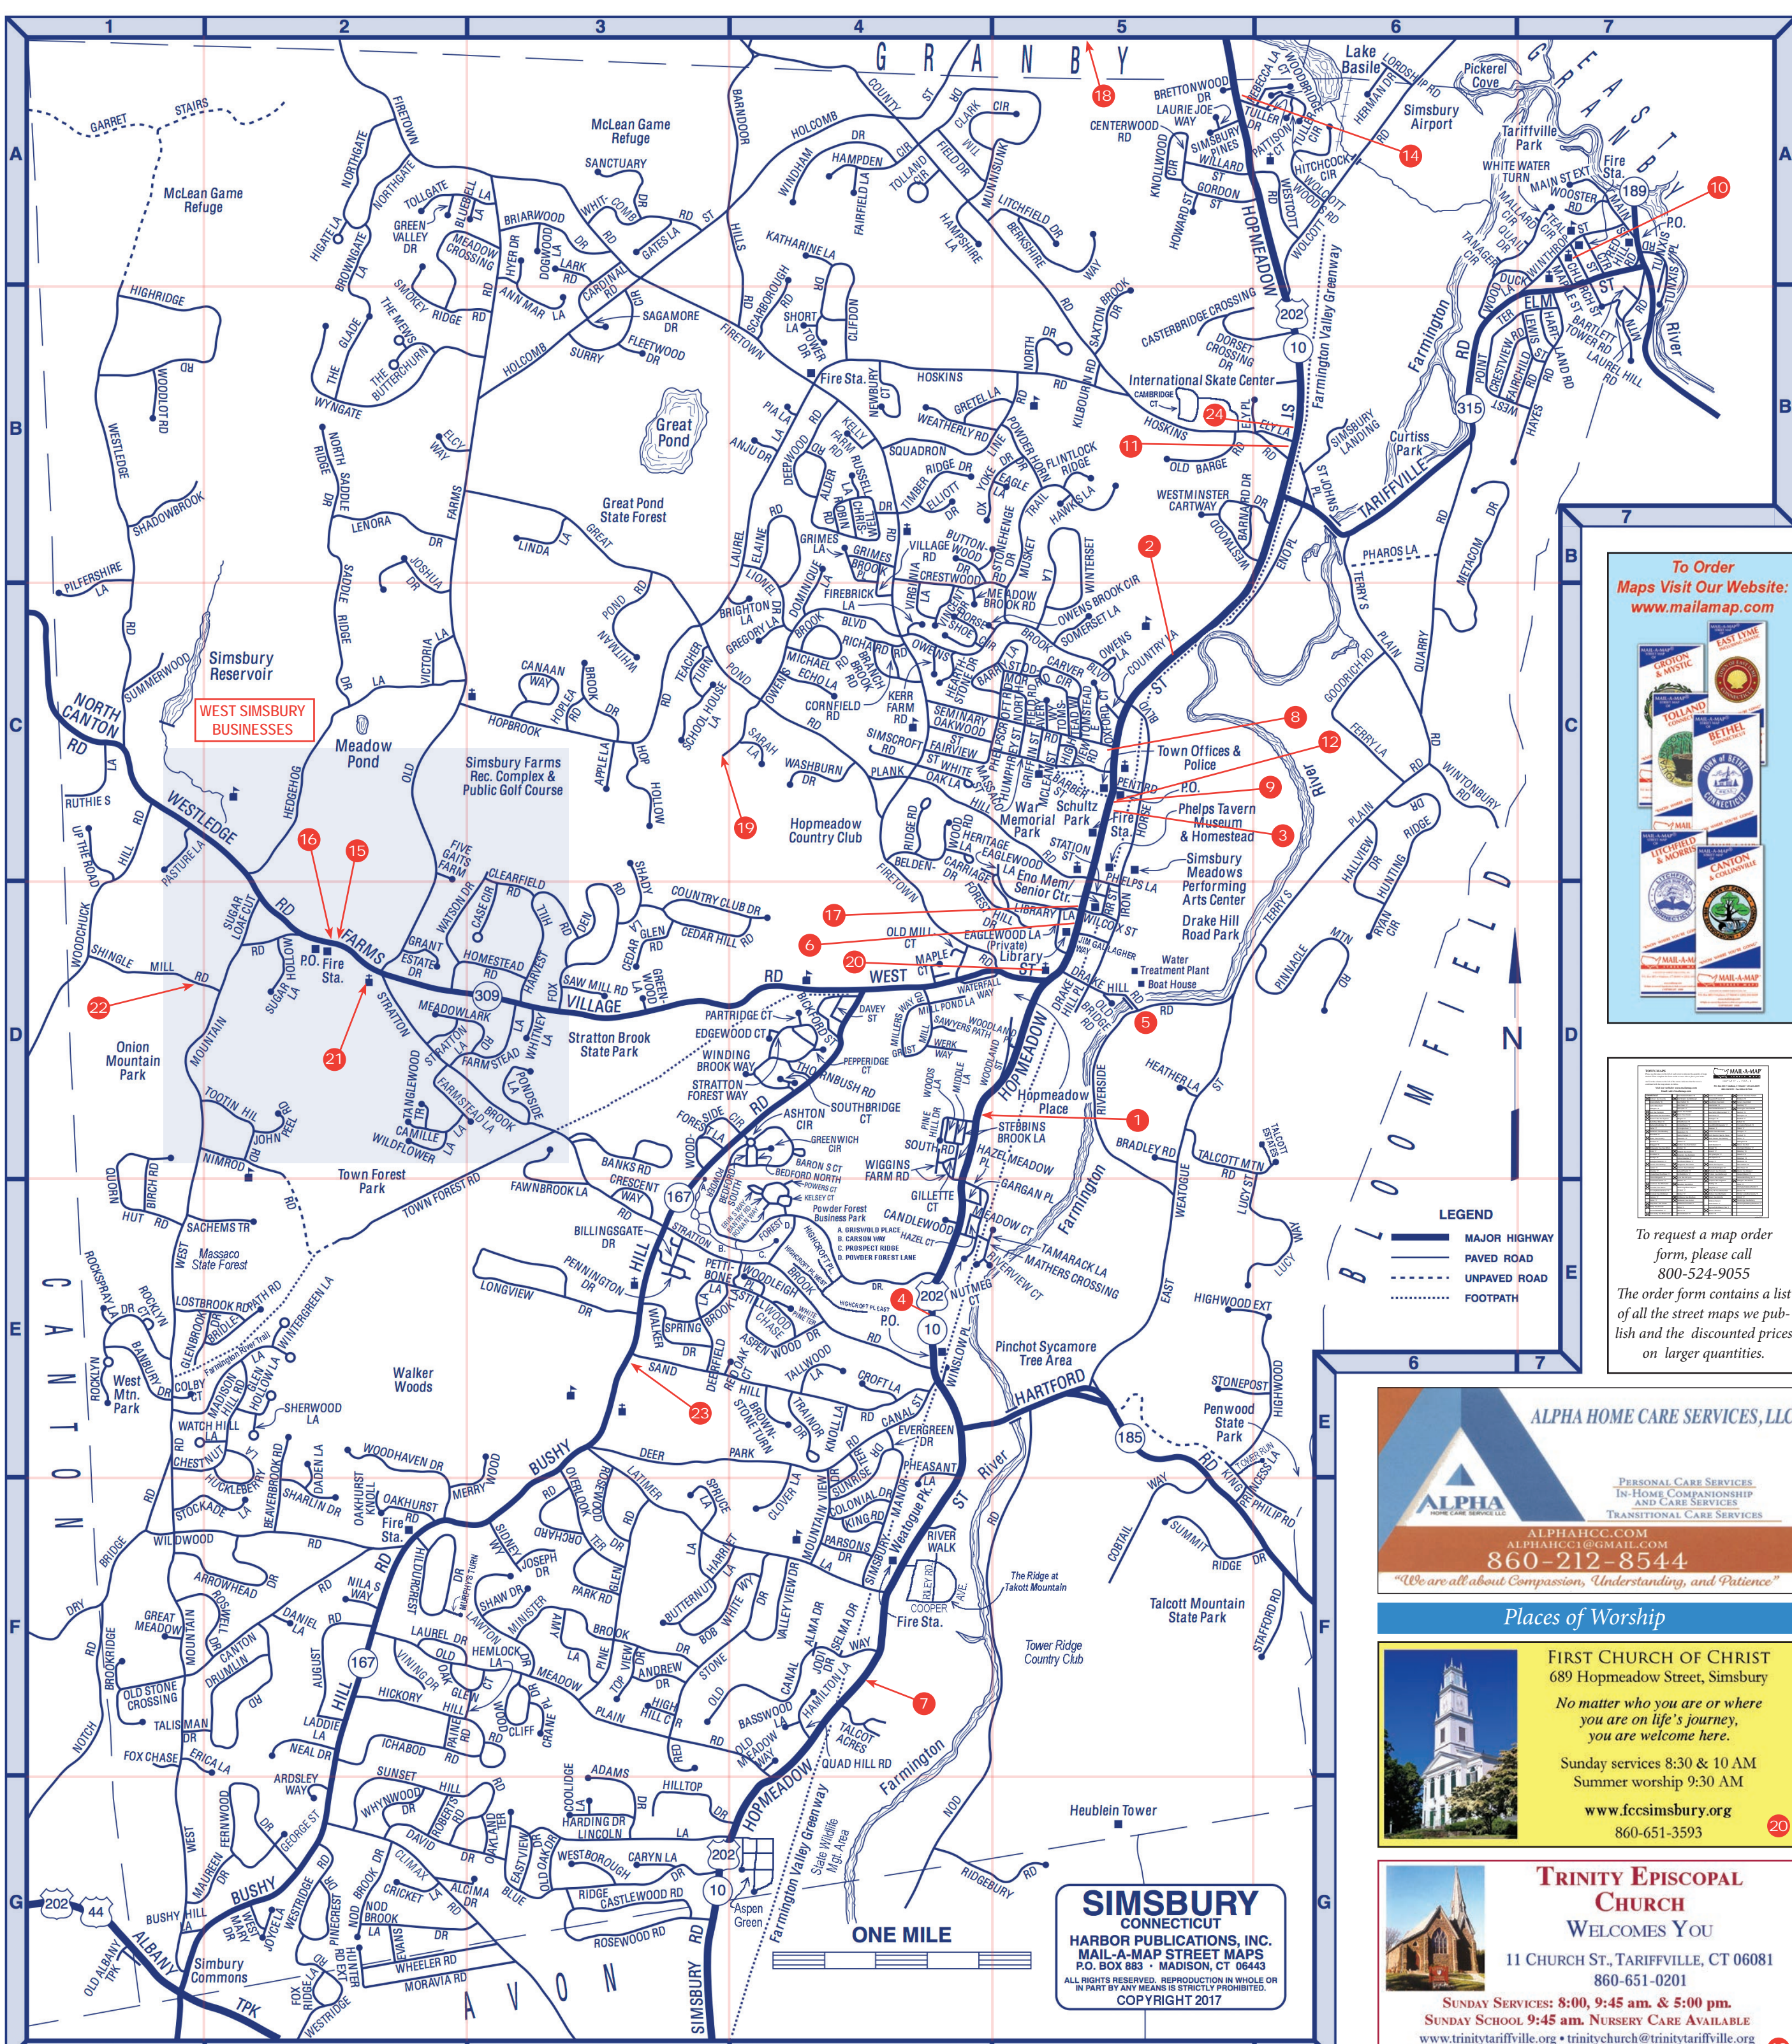

Flamig Farm

2023

Petting Zoo
Hay Rides
Pony Rides
Farm Fresh Eggs
Educating, Entertaining & Enhancing
Mulch & Compost the Farmington Valley since 1907

www.flamigfarm.com 22 (860) 658-5070

CLAUDIA'S NAILS & SPA

Hours: Mon-Fri 9:30am-7:00pm, Sat 9:30am-5:00pm

1st Visit 15% OFF

255 FARMS VILLAGE RD L
WEST SIMSBURY, CT 06092
860-217-0946

St. Catherine of Siena

Pastor Fr. Michael Whyte

P.O. Box 184
265 Stratton Brook Road
West Simsbury, CT 06092
860-658-1642

HORAN'S FLOWERS

Floral gifts from the heart since 1909

Thomas F Horan
President
926 Hopmeadow Street
Simsburytown Shops
Simsbury, CT 06070
860-651-8554
800-235-6114
flowers@horansflowers.com
www.horansflowers.com

One Community. A Continuum of Care.

Lifelong Security in a place you call home.

860-658-3700

75 Great Pond Road • Simsbury, CT 06070 • McLeanCare.org

STATE LINE PROPANE OIL

SALES • SERVICE • INSTALLATIONS

Heating • Hot Water • HVAC • Fireplaces
Generators • Service Plans

Propane 860-653-8076 Oil/A/C 860-653-7241

Call us today. Join the State Line Family!

StateLinePropaneOil.com
500-514 Salmon Brook St., Granby, CT
Lic. S1: 303179 • P1: 204150 • HOD: 737 • 478

the green machine

Full Service Landscape Co. Since 1974

Lawn Care • Tree & Shrub Care
Sprinkler Systems • Landscaping • Stonework

FREE ESTIMATES
860-243-9000
www.gmlandscaping.com

NEW PATIENTS WELCOME

Family Dentistry

Michael J. Williams, D.M.D.

965 Hopmeadow Street
Simsbury, CT 06070

(860) 658-7833

www.MySimsburyFamilyDentist.com

Dentistry For Your Optimal Health And Well Being

Benjamin Moore

Maher's Paint & Wallpaper, LLC

www.MahersPaint.com
369 West Main St (Rt 44)
Avon, Connecticut 06001
860-678-1200

Maher's SIMSBURY Paint, LLC

www.SimsburyPaint.com
1231 Hopmeadow St (Rt 10)
Simsbury, Connecticut 06070
860-651-1155

Antonio's

860/651-FEED (3333)
185 HOPMEADOW STREET, SIMSBURY, CT 06070

WARNER LANDSCAPING COMPANY

NURSERY AND GARDEN CENTER

Garden Design • Landscape Construction
Hardscape Installation • Lawn Maintenance
Complete Garden Center • Christmas Shoppe

76 RIVERSIDE ROAD • SIMSBURY
860-651-0204
www.warnernursery.com

Ravenwood Natural Health

Your Old-Fashioned Herb Store & So Much More!

- ♦ Vitamins, balms & local honey
- ♦ Body care, artisan soaps, aromatherapy oils
- ♦ Soy & beeswax candles

860-264-1587
1606 Hopmeadow Street ♦ Simsbury
www.ravenwoodnaturalhealth.com

Westminster School

Co-ed | Boarding & Day | Grades 9-12
www.westminster-school.org

Westminster School does not discriminate on the basis of race, color, religious creed, sex, sexual orientation, gender identity or expression, national origin, ancestry and/or disability.

Berkshire Hathaway HomeServices

Debra Jablonski REALTOR®

New England Properties
920 Hopmeadow Street
Simsbury, CT 06070
860-485-4421 Cell
860-658-1981 Office
860-651-4729 Fax
Debra.Jablonski@bhhsne.com

To Order
Maps Visit Our Website:
www.milamap.com

To request a map order form, please call 800-524-9055

The order form contains a list of all the street maps we publish and the discounted prices on larger quantities.

ALPHA HOME CARE SERVICES, LLC

PERSONAL CARE SERVICES
IN-HOME COMPANIONSHIP AND CARE SERVICES
TRANSITIONAL CARE SERVICES

ALPHAHCC.COM
ALPHAHCC@GMAIL.COM
860-212-8544

"We are all about Compassion, Understanding, and Patience"

Places of Worship

FIRST CHURCH OF CHRIST

689 Hopmeadow Street, Simsbury

No matter who you are or where you are on life's journey, you are welcome here.

Sunday services 8:30 & 10 AM
Summer worship 9:30 AM

www.fccsimsbury.org
860-651-3593

TRINITY EPISCOPAL CHURCH

WELCOMES YOU

11 CHURCH ST., TARIFFVILLE, CT 06081
860-651-0201

SUNDAY SERVICES: 8:00, 9:45 am. & 5:00 pm.
SUNDAY SCHOOL 9:45 am. NURSERY CARE AVAILABLE

www.trinitytariffville.org • trinitychurch@trinitytariffville.org
facebook.com/trinitychurchtariffville

SIMSBURY CONNECTICUT

HARBOR PUBLICATIONS, INC.
MAIL-A-MAP STREET MAPS
P.O. BOX 883 • MADISON, CT 06443

ALL RIGHTS RESERVED. REPRODUCTION IN WHOLE OR IN PART BY ANY MEANS IS STRICTLY PROHIBITED.
COPYRIGHT 2017