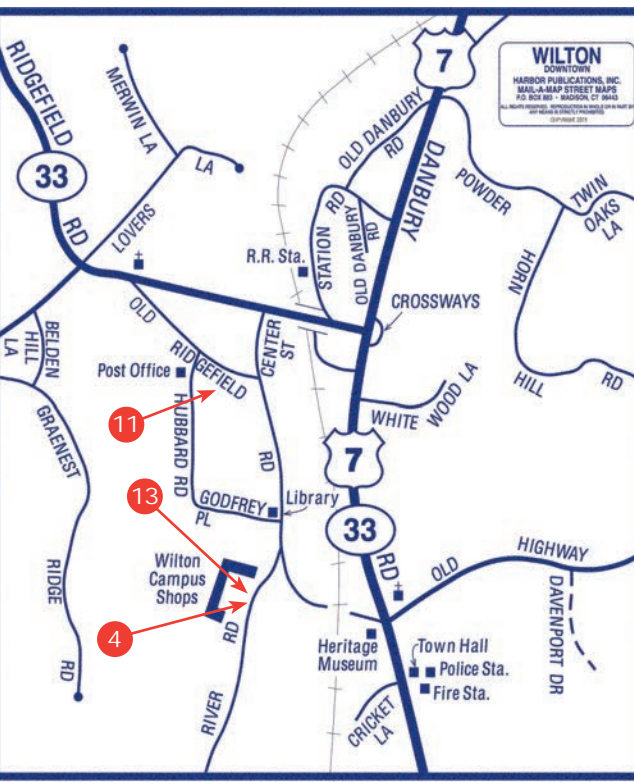

CATERING FOR ALL OCCASIONS
"Customer satisfaction is priority one"
WILTON DELI
STEVE FRANCA Cell: 203.521.4817
MATT FRANCA Cell: 203.414.9305
Work: 203.761.8900 • Fax: 203.761.8904
379 Danbury Road, Wilton, CT
(Next to the tennis courts)

• Domestic and International Shipping
• Packing Services
• Shipping and Office Supplies
• 24 Hour Access to Private Mailboxes
• Secure Shredding
• Black & White and Color Copies
• USPS Priority/DHL International Shipping
• Fax Services
203.834.2192
5 River Road, Wilton, CT (Stop & Shop Center)
www.theupsstorelocal.com/1113 **The UPS Store**

Open Daily 11am-9pm
EAT-IN • TAKE-OUT • DELIVERY
Prime Burger
PRIME BEEF, SHAKES & FRIES
449 Main Street • Ridgefield, CT 06877
203-431-3000
www.primeburgerct.com

GEORGETOWN AUTOMOTIVE
FOREIGN & DOMESTIC REPAIR
Jeff Kelley, owner
54 Redding Road, Redding, CT 06896
(203) 544-1098

Thunder Lake Rd		Wakefield Rd	J3	Wildwood Dr	D1
		Walnut Pl	F2	Wilridge Rd	A5
Timber Top Tr	D5	Wampum Hill Rd		Wilton Acres	H4
Tito La	B3-C3		C6-D6	Wilton Hunt	H5
Topfield Rd	G5	Warncke Rd	E4	Wilton Woods Rd	G3
Torey Pl	H2	Washington Post Dr		Windy Ridge Pl	B2
Trails End Rd	H1	N See Downe La	H5	Winton Ter	H4
Trails End Rd	H1	Washington Post Dr		Wiston Dr	H5
		(Weston) E4	S H5-J4	Wolfpit La	H3
Turner La	E6	Weather Vane La	J5	Wolfpit Rd	H3-H4
Turner Bridge Ct	D3	Weeburn La	A2	Woodbridge Rd	G6
Turtleback Rd	B3	W Church St	A5	Woodchuck La	
Turtlehead Rd	B3	Westfield Rd	E1		G3-H3
Twin Brook Rd	G6	West Meadow Rd		Woodcock La	J6
Twin Oak La	F4				
Twin Ponds La	J2	Westport Rd	H6-J6	Woodhill Rd	E2
		Wicks End La	E5	Woodland Pl	F1
Under Cliff Dr	D4	Whipple Rd	J4	Woods End Dr	F1-G1
		Whipple Rd	J5	Woodway La	J6
Valerieu Rd	H3-J3	Whipstick Rd	A3-C3	Wren Thicket	D4
Village Ct	H4-J4	White Birch Rd	A5		
Vista Rd	C1-C2	Whitewood La	F4		
		Wild Duck Rd	F1-F2