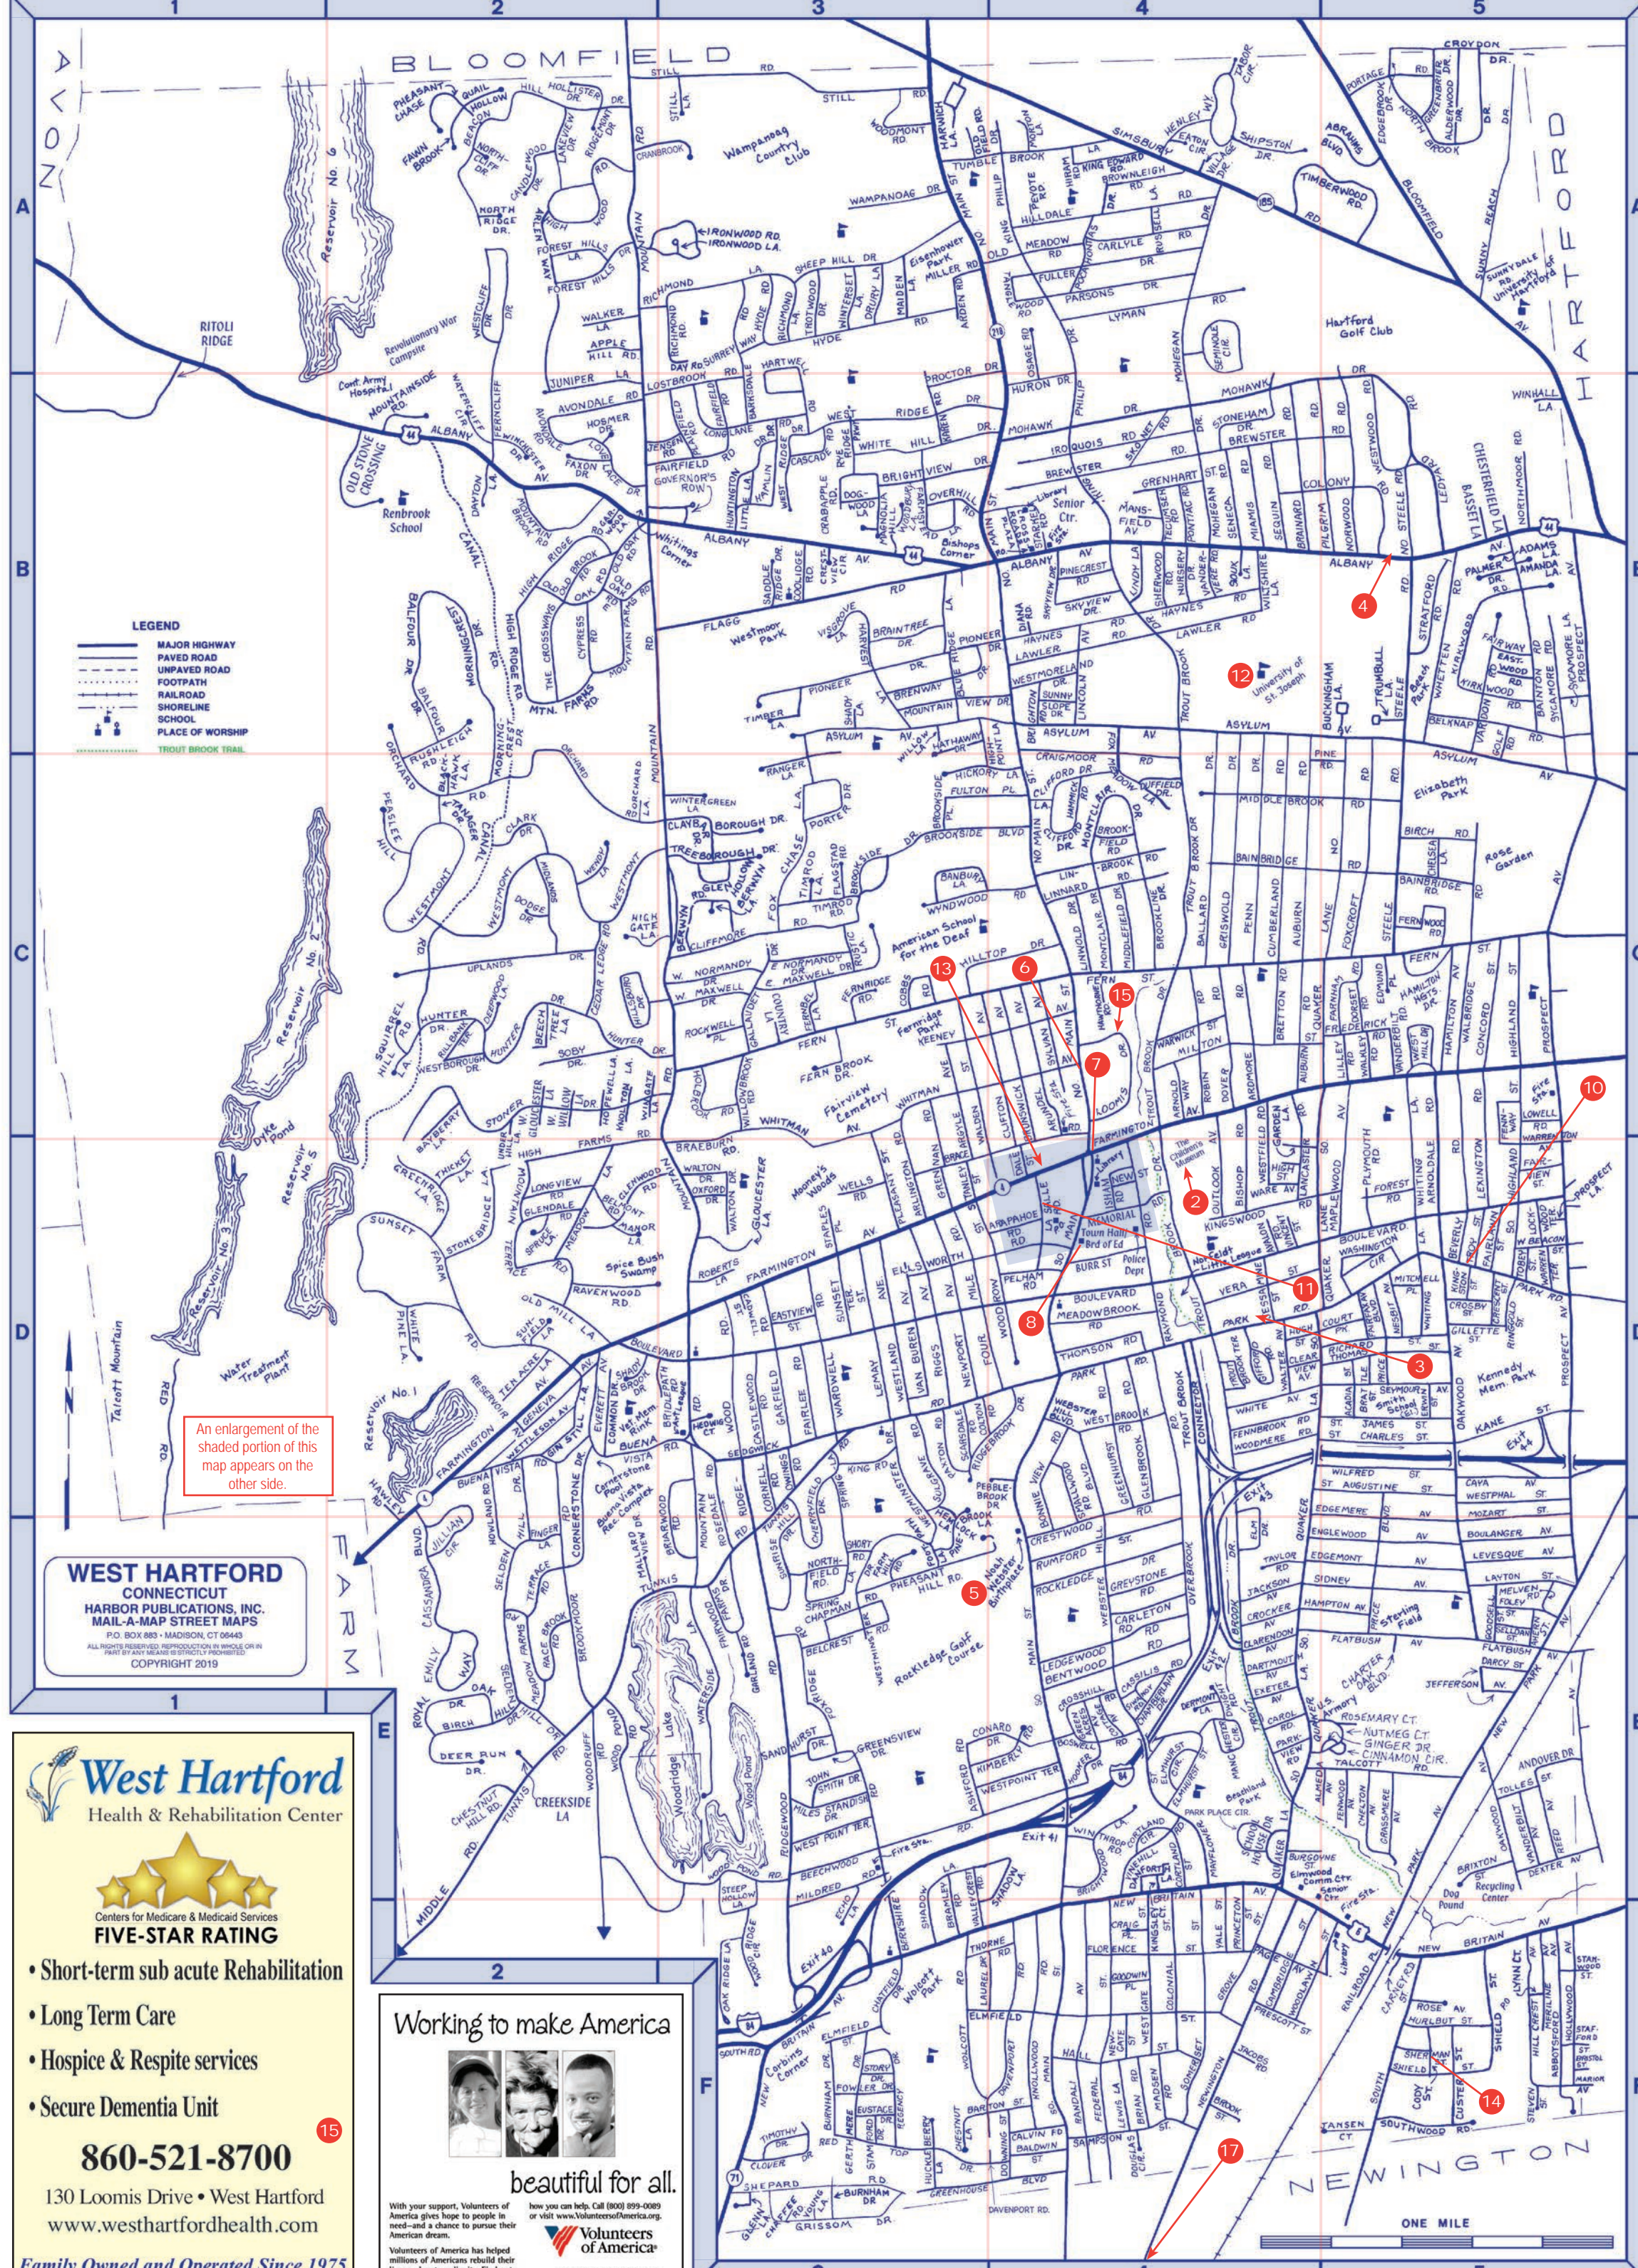

Over 500,000 Promotional Products to Meet Your Every Business or Personal Need.

HARBOR PROMOTIONS
1 Orchard Park Road, Unit 8
P.O. Box 883
Madison, Connecticut 06443
phone (203) 245-8009
fax (203) 245-7645
www.harborpromotions.com

MAP NO.	MAP TITLE	DATE	PRICE
1	WEST HARTFORD	2019	$12.95
2	WEST HARTFORD	2018	$12.95
3	WEST HARTFORD	2017	$12.95
4	WEST HARTFORD	2016	$12.95
5	WEST HARTFORD	2015	$12.95
6	WEST HARTFORD	2014	$12.95
7	WEST HARTFORD	2013	$12.95
8	WEST HARTFORD	2012	$12.95
9	WEST HARTFORD	2011	$12.95
10	WEST HARTFORD	2010	$12.95
11	WEST HARTFORD	2009	$12.95
12	WEST HARTFORD	2008	$12.95
13	WEST HARTFORD	2007	$12.95
14	WEST HARTFORD	2006	$12.95
15	WEST HARTFORD	2005	$12.95

To request a map order form, please call
800-524-9055
The order form contains a list of all the street maps we publish and the discounted prices on larger quantities.

BUTLER FLORIST & GARDEN CENTER

FULL SERVICE FLORIST
GARDEN CENTER
WATER GARDENS
FLORIST (860) 561-2775
GARDEN CENTER (860) 561-2148
416 PARK RD • WEST HARTFORD
www.butlerfloristandgarden.com

WEST HARTFORD CHAMBER OF COMMERCE

www.whchamber.com
948 Farmington Avenue
West Hartford, CT 06107
(860) 521-2300

To Order Maps Visit Our Website:
www.mailamap.com

WEST HARTFORD CONNECTICUT
HARBOR PUBLICATIONS, INC.
MAIL-A-MAP STREET MAPS
P.O. BOX 883 • MADISON, CT 06443
ALL RIGHTS RESERVED. REPRODUCTION IN WHOLE OR IN PART BY ANY MEANS IS STRICTLY PROHIBITED.
COPYRIGHT 2019

West Hartford
Health & Rehabilitation Center
Centers for Medicare & Medicaid Services
FIVE-STAR RATING

- Short-term sub acute Rehabilitation
- Long Term Care
- Hospice & Respite services
- Secure Dementia Unit

860-521-8700
130 Loomis Drive • West Hartford
www.westhartfordhealth.com
Family Owned and Operated Since 1975

Working to make America beautiful for all.
With your support, Volunteers of America gives hope to people in need—and a chance to pursue their American dream.
Volunteers of America has helped millions of Americans rebuild their lives and restore dignity. Find out there are no limits to caring™.
Call (800) 899-0089 or visit www.VolunteersofAmerica.org

NOAH WEBSTER HOUSE & WEST HARTFORD HISTORICAL SOCIETY
Visit the birthplace of founding father Noah Webster
Open daily 1-4 p.m. with special events year-round
227 S. Main St. West Hartford (860) 521-5362
noahwebsterhouse.org

Black Diamond Body Piercing
PIERCING ART JEWELRY
Hours: Mon - Fri: 12pm-8pm Sat: 11am-7pm
860-231-9771
blackdiamondbodypiercing.com
facebook.com/blackdiamondCT
149 Park Road • West Hartford, CT 06119

the children's museum
950 Trout Brook Drive West Hartford CT 06119
860-231-2824 www.thechildrensmuseumct.org

ART MUSEUM UNIVERSITY OF SAINT JOSEPH
1678 Asylum Ave. West Hartford, CT 06117
860.231.5399
artmuseum@usj.edu
usj.edu/artmuseum

Newington Veterinary Clinic
Lynn M. Fortin, DVM
177 Day Street, Newington, CT 06111 • 860-953-3553
www.newingtonvet.com • email: newingtonvet@msn.com

SANBORN MORTGAGE CORPORATION
ESTABLISHED 1981
MICHAEL E. MENATIEN, PRESIDENT / MLO #5218
35 North Main Street, West Hartford, CT 06107-1926
860 561-1677 (tel)
NMLS 2589
www.sanbornmortgage.com
mmenatien@sanbornmortgage.com

Make a difference, become a foster parent.
Haz la diferencia, sea un padre de crianza.
ctfosteradopt.com
1-888-KID-HERO

South St Automotive, Inc.
54 Cody St., West Hartford, CT 06110
(860) 953-6727
Complete Auto, SUV & Lt. Truck Repairs
Foreign & Domestic • Fleet Service
southstautoct.com