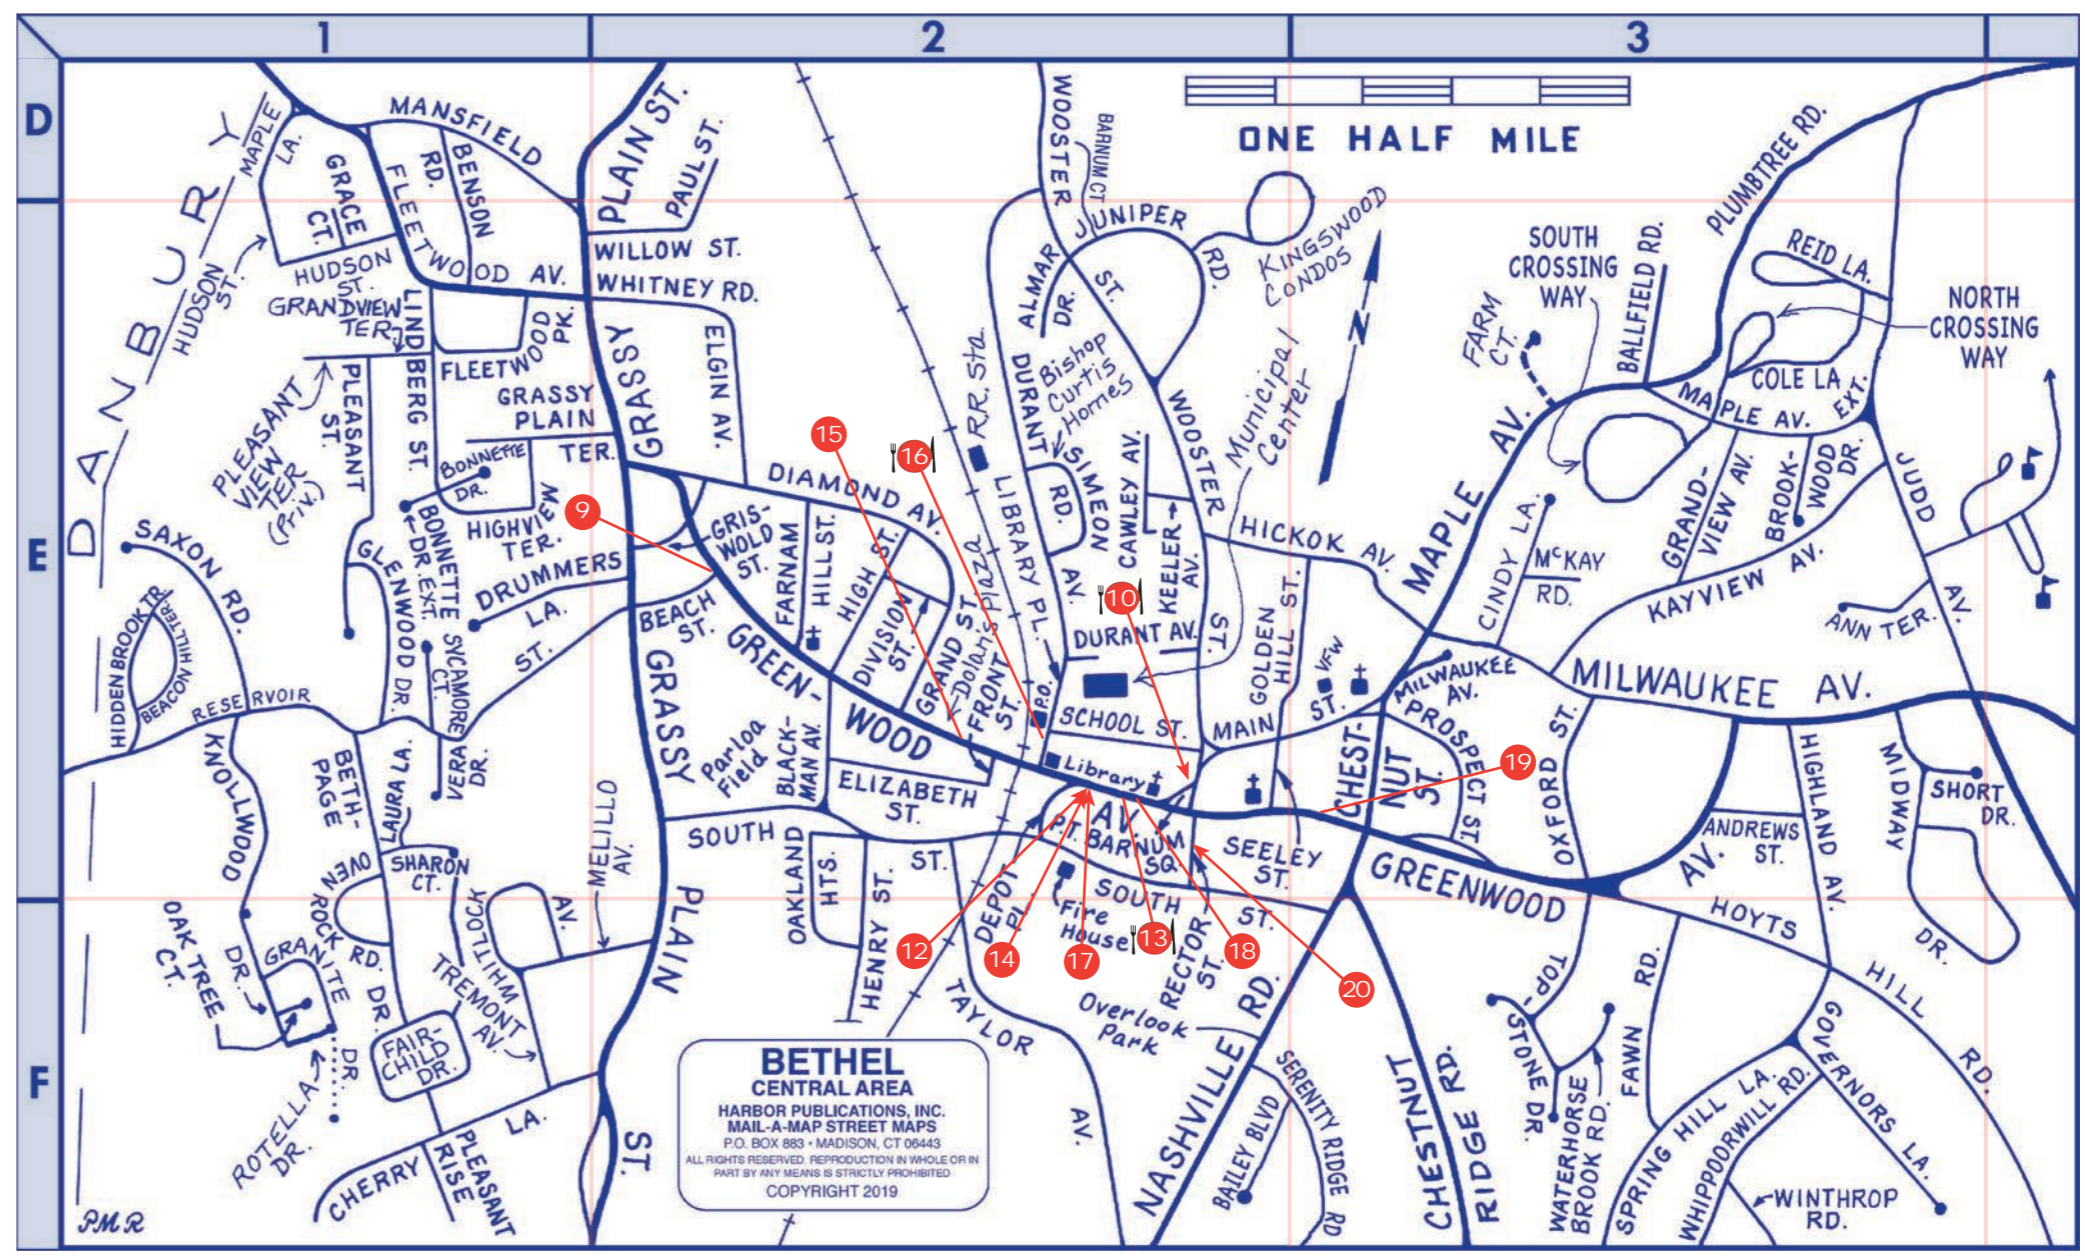

To advertise on the Bethel street map or any of our other Connecticut town street maps, please call 800-524-9055 or email sales@mailamap.com.

Two great restaurants under one roof!

La Zingara RISTORANTE
Regional and contemporary Italian cuisine in a modern atmosphere. Locally sourced produce and an extensive boutique wine list.
www.lazingara.com

ECCO
Casual Wood-fired eatery and rooftop bar.
Pizzas • Burgers • Steak • Fish • Salads
Featuring craft beer and craft cocktails
www.eccorooftopbethel.com

8 P.T. Barnum Square • Bethel, Connecticut 06801
203.744.7500

Full Selection of Bagels
203-790-6656
DELICIOUS BAKERY ITEMS
BREAKFAST SANDWICHES
GREAT LUNCH MENUS
FRESH HOT COFFEE
www.bagelcrossing.com

BAGEL CROSSING

6 LIBRARY PLACE BETHEL, CT 06801
(NEXT TO THE POST OFFICE AND NEW LIBRARY)

TIRE & SERVICE NETWORK **GOODYEAR**

Family Owned and Operated Since 1961

LISA BELARDINELLI TAYLOR
Business Mgr
Belardinelli Tire Company
7 Beach St
Bethel, CT 06801
(203) 748-0889
belardinellitireco@yahoo.com

Jacqueline's
RESTAURANT + BAKERY
ARIEL ALMONTE
203-792-5541
138 GREENWOOD AVENUE + BETHEL, CT 06801
OPEN 6:00AM - 3:00PM + 7 DAYS A WEEK
EATATJACQUELINES.COM