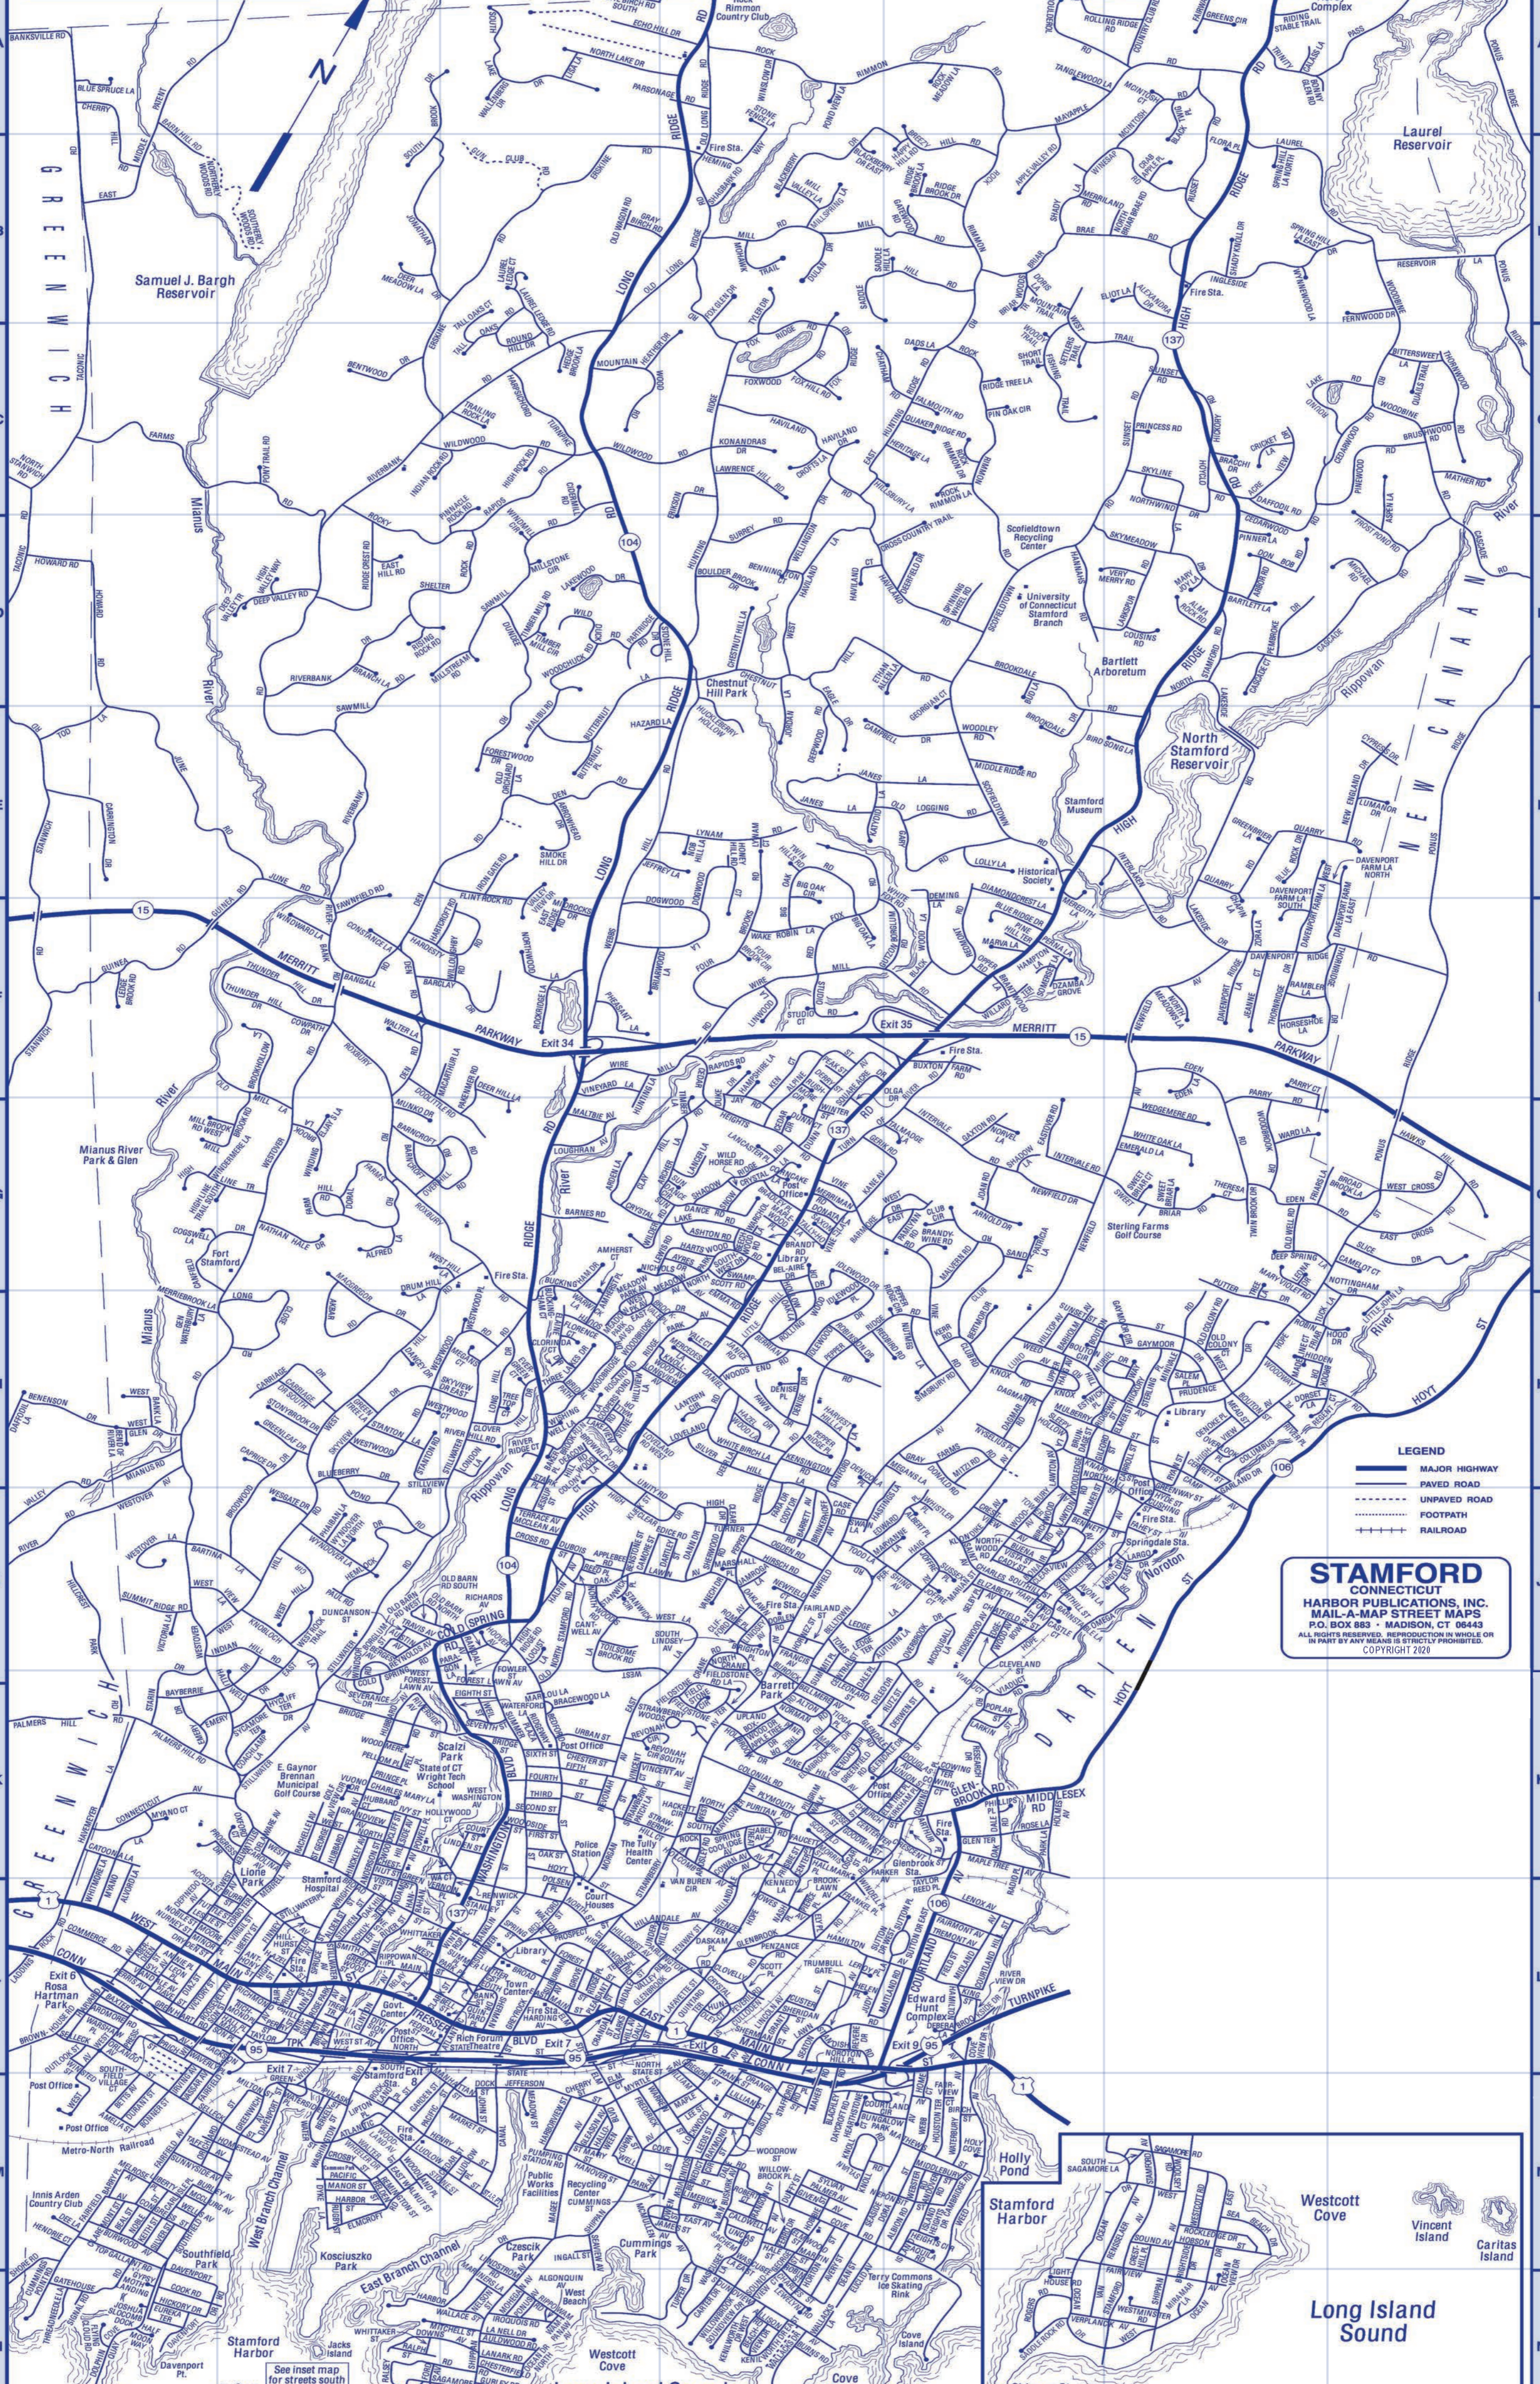

ONE MILE

NEW YORK

- LEGEND**
- MAJOR HIGHWAY
  - PAVED ROAD
  - - - UNPAVED ROAD
  - ..... FOOTPATH
  - ++++ RAILROAD

**STAMFORD**  
 CONNECTICUT  
 HARBOR PUBLICATIONS, INC.  
 MAIL-A-MAP STREET MAPS  
 P.O. BOX 883 • MADISON, CT 06443  
 ALL RIGHTS RESERVED. REPRODUCTION IN WHOLE OR  
 IN PART BY ANY MEANS IS STRICTLY PROHIBITED.  
 COPYRIGHT 2020

See inset map for streets south of this point.