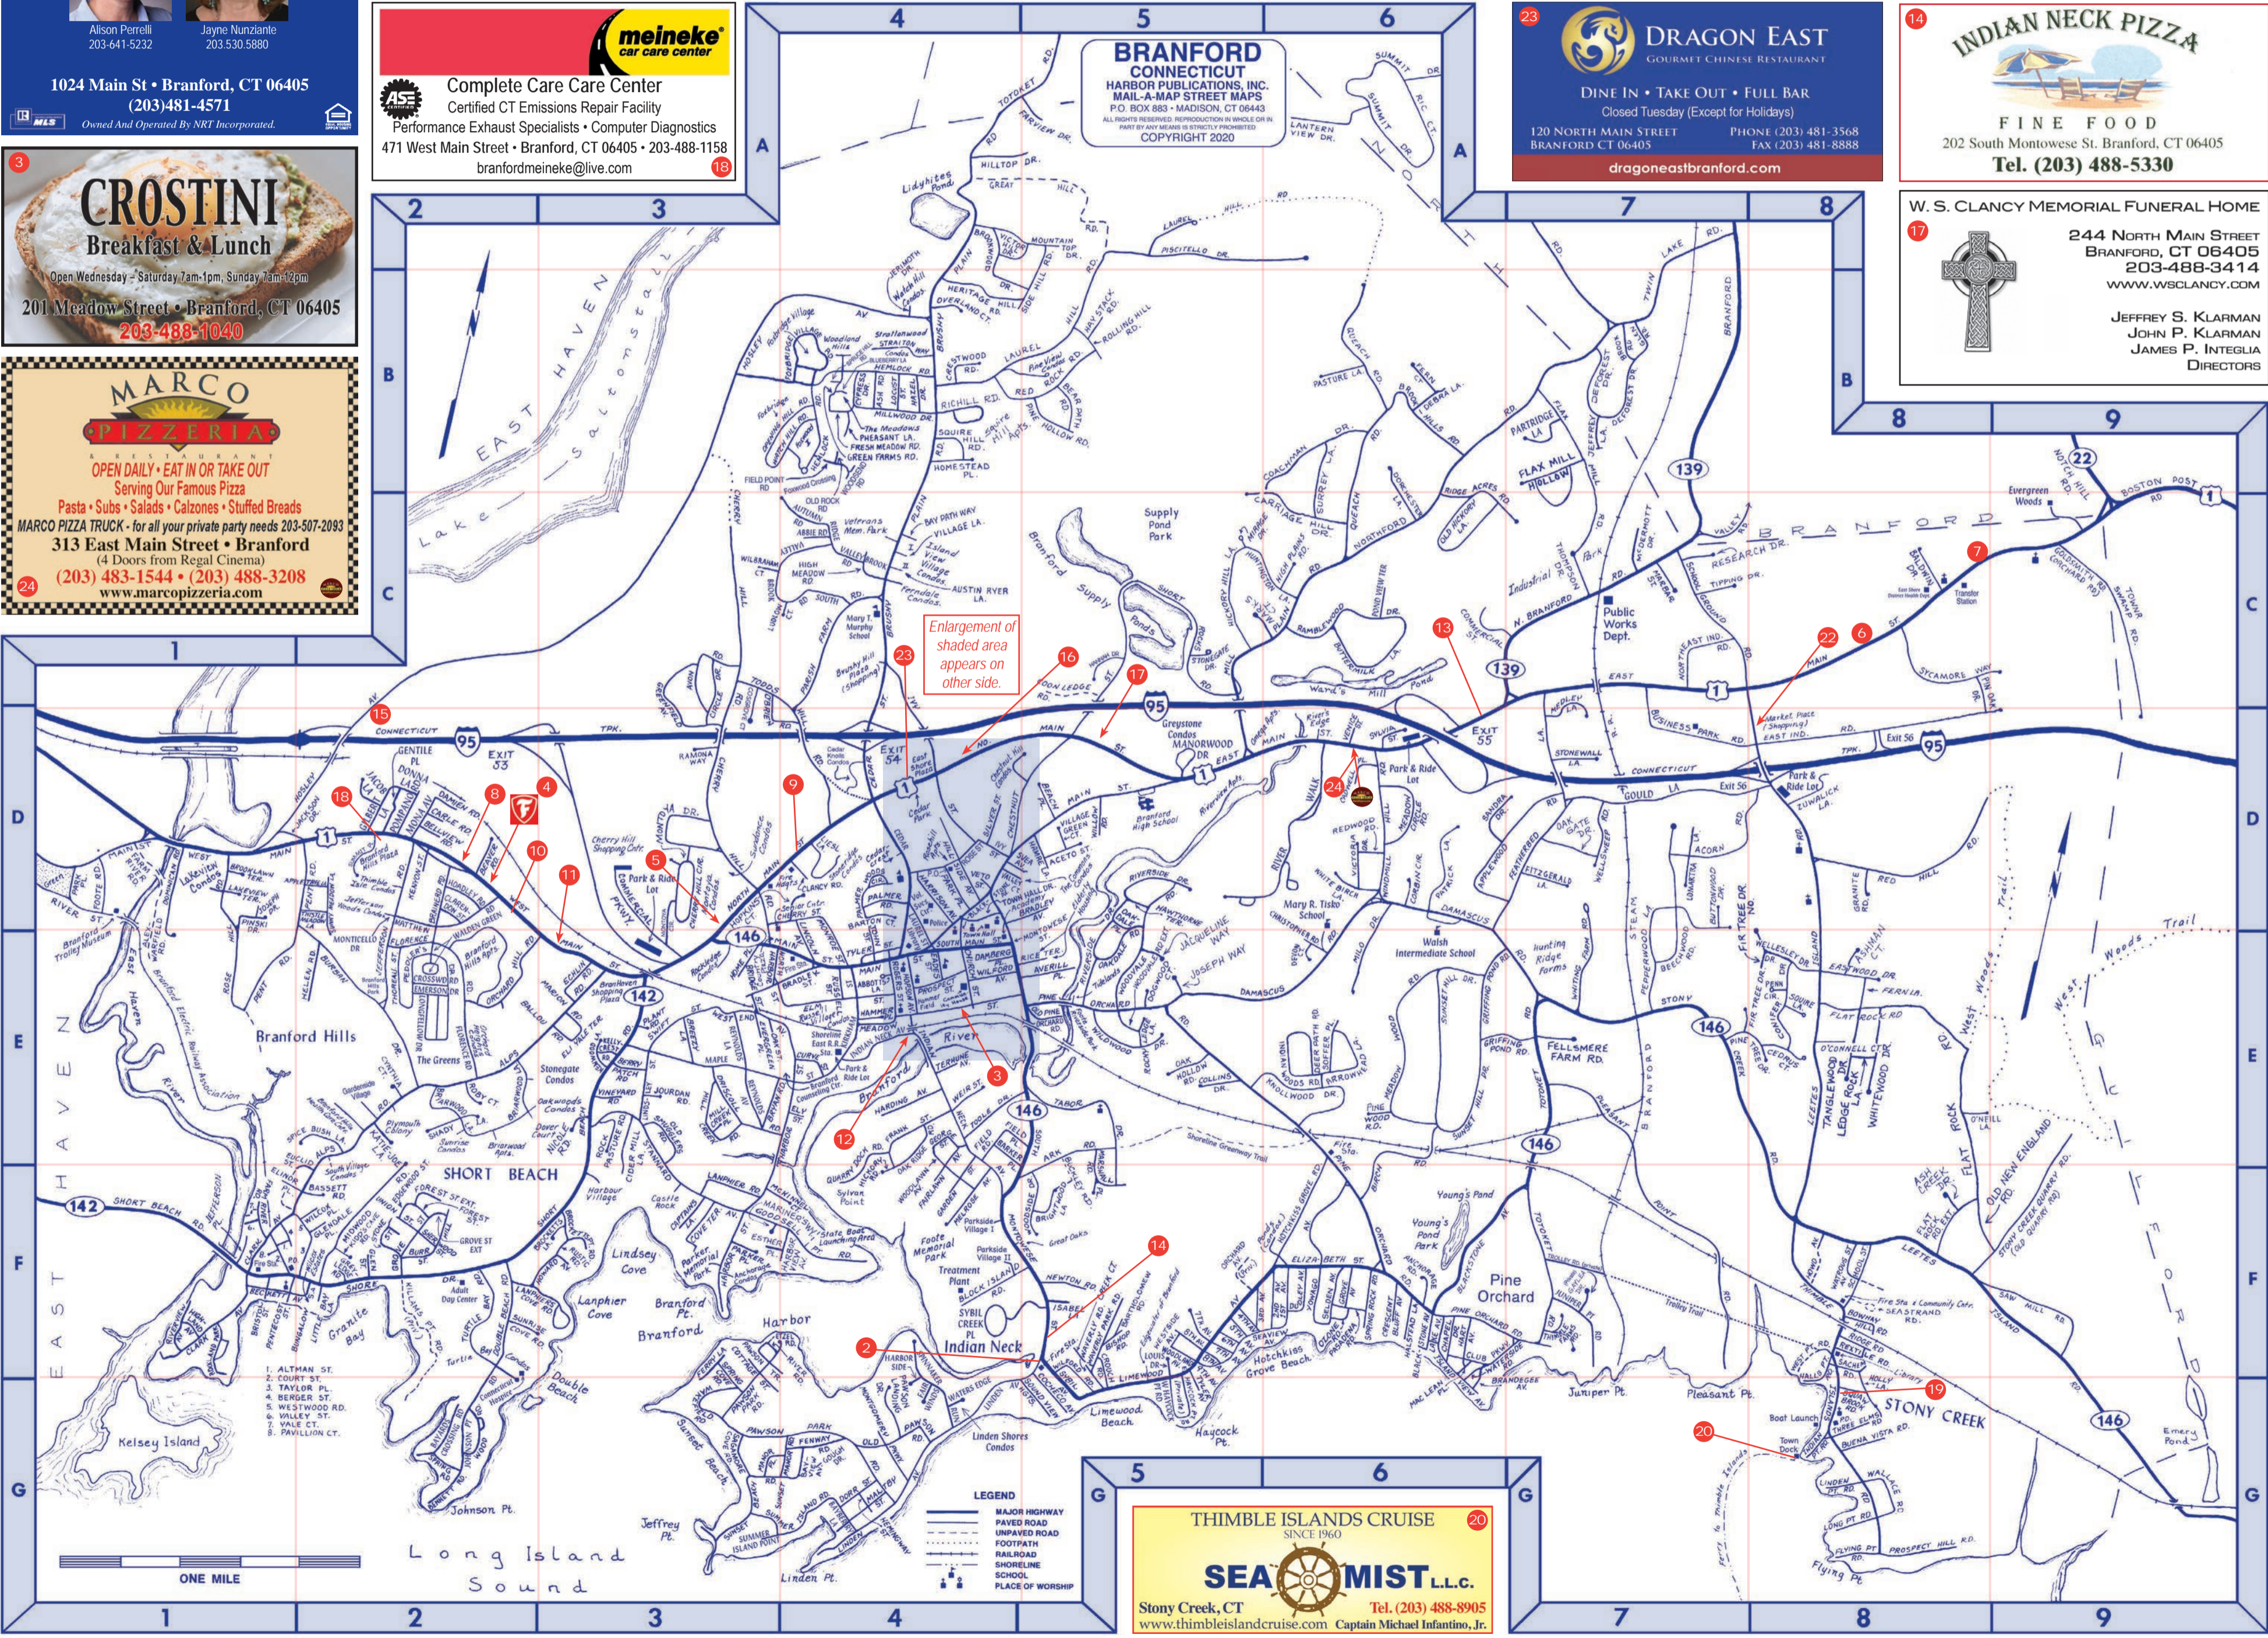

CROSTINI
Breakfast & Lunch

Open Wednesday - Saturday 7am-1pm, Sunday 11am-12pm

201 Meadow Street • Branford, CT 06405
203-488-1040

MARCO PIZZERIA

OPEN DAILY • EAT IN OR TAKE OUT
Serving Our Famous Pizza
Pasta • Subs • Salads • Calzones • Stuffed Breads

MARCO PIZZA TRUCK - for all your private party needs 203-507-2093

313 East Main Street • Branford
(4 Doors from Regal Cinema)
(203) 483-1544 • (203) 488-3208
www.marcopizzeria.com

W. S. CLANCY MEMORIAL FUNERAL HOME

244 NORTH MAIN STREET
BRANFORD, CT 06405
203-488-3414
www.wsclancy.com

JEFFREY S. KLARMAN
JOHN P. KLARMAN
JAMES P. INTEGLIA
DIRECTORS

SUBWAY
FREE DELIVERY

66 North Main Street • Branford, CT 06405
203-481-0467

STONY CREEK
• BREWERY •

Mon-Thurs: 12pm-9pm | Fri & Sat: 11am-10pm | Sun: 11am-8pm

5 Indian Neck Avenue • Branford, CT 06405
203-433-4545
stonycreekbeer.com

To Order Maps Visit Our Website:
www.mailamap.com

WICKY & COMPANY
"Simply No Substitute For Knowledge & Experience"

Vicky Welch
203.215.4990
Vicky.Welch@raveis.com

WILLIAM RAVEIS
REAL ESTATE • MORTGAGE • INSURANCE
The Largest Family-Owned Real Estate Company in the Northeast

Over 500,000 Promotional Products to Meet Your Every Business or Personal Need.

HARBOR PROMOTIONS
1 Orchard Park Road, Unit 8
P.O. Box 883
Madison, Connecticut 06443
phone (203) 245-8009 • fax (203) 245-7645
www.harborpromotions.com

THIMBLE ISLANDS CRUISE
SINCE 1960

SEA MIST L.L.C.

Stony Creek, CT Tel. (203) 488-8905
www.thimbleislandcruise.com Captain Michael Infantino, Jr.