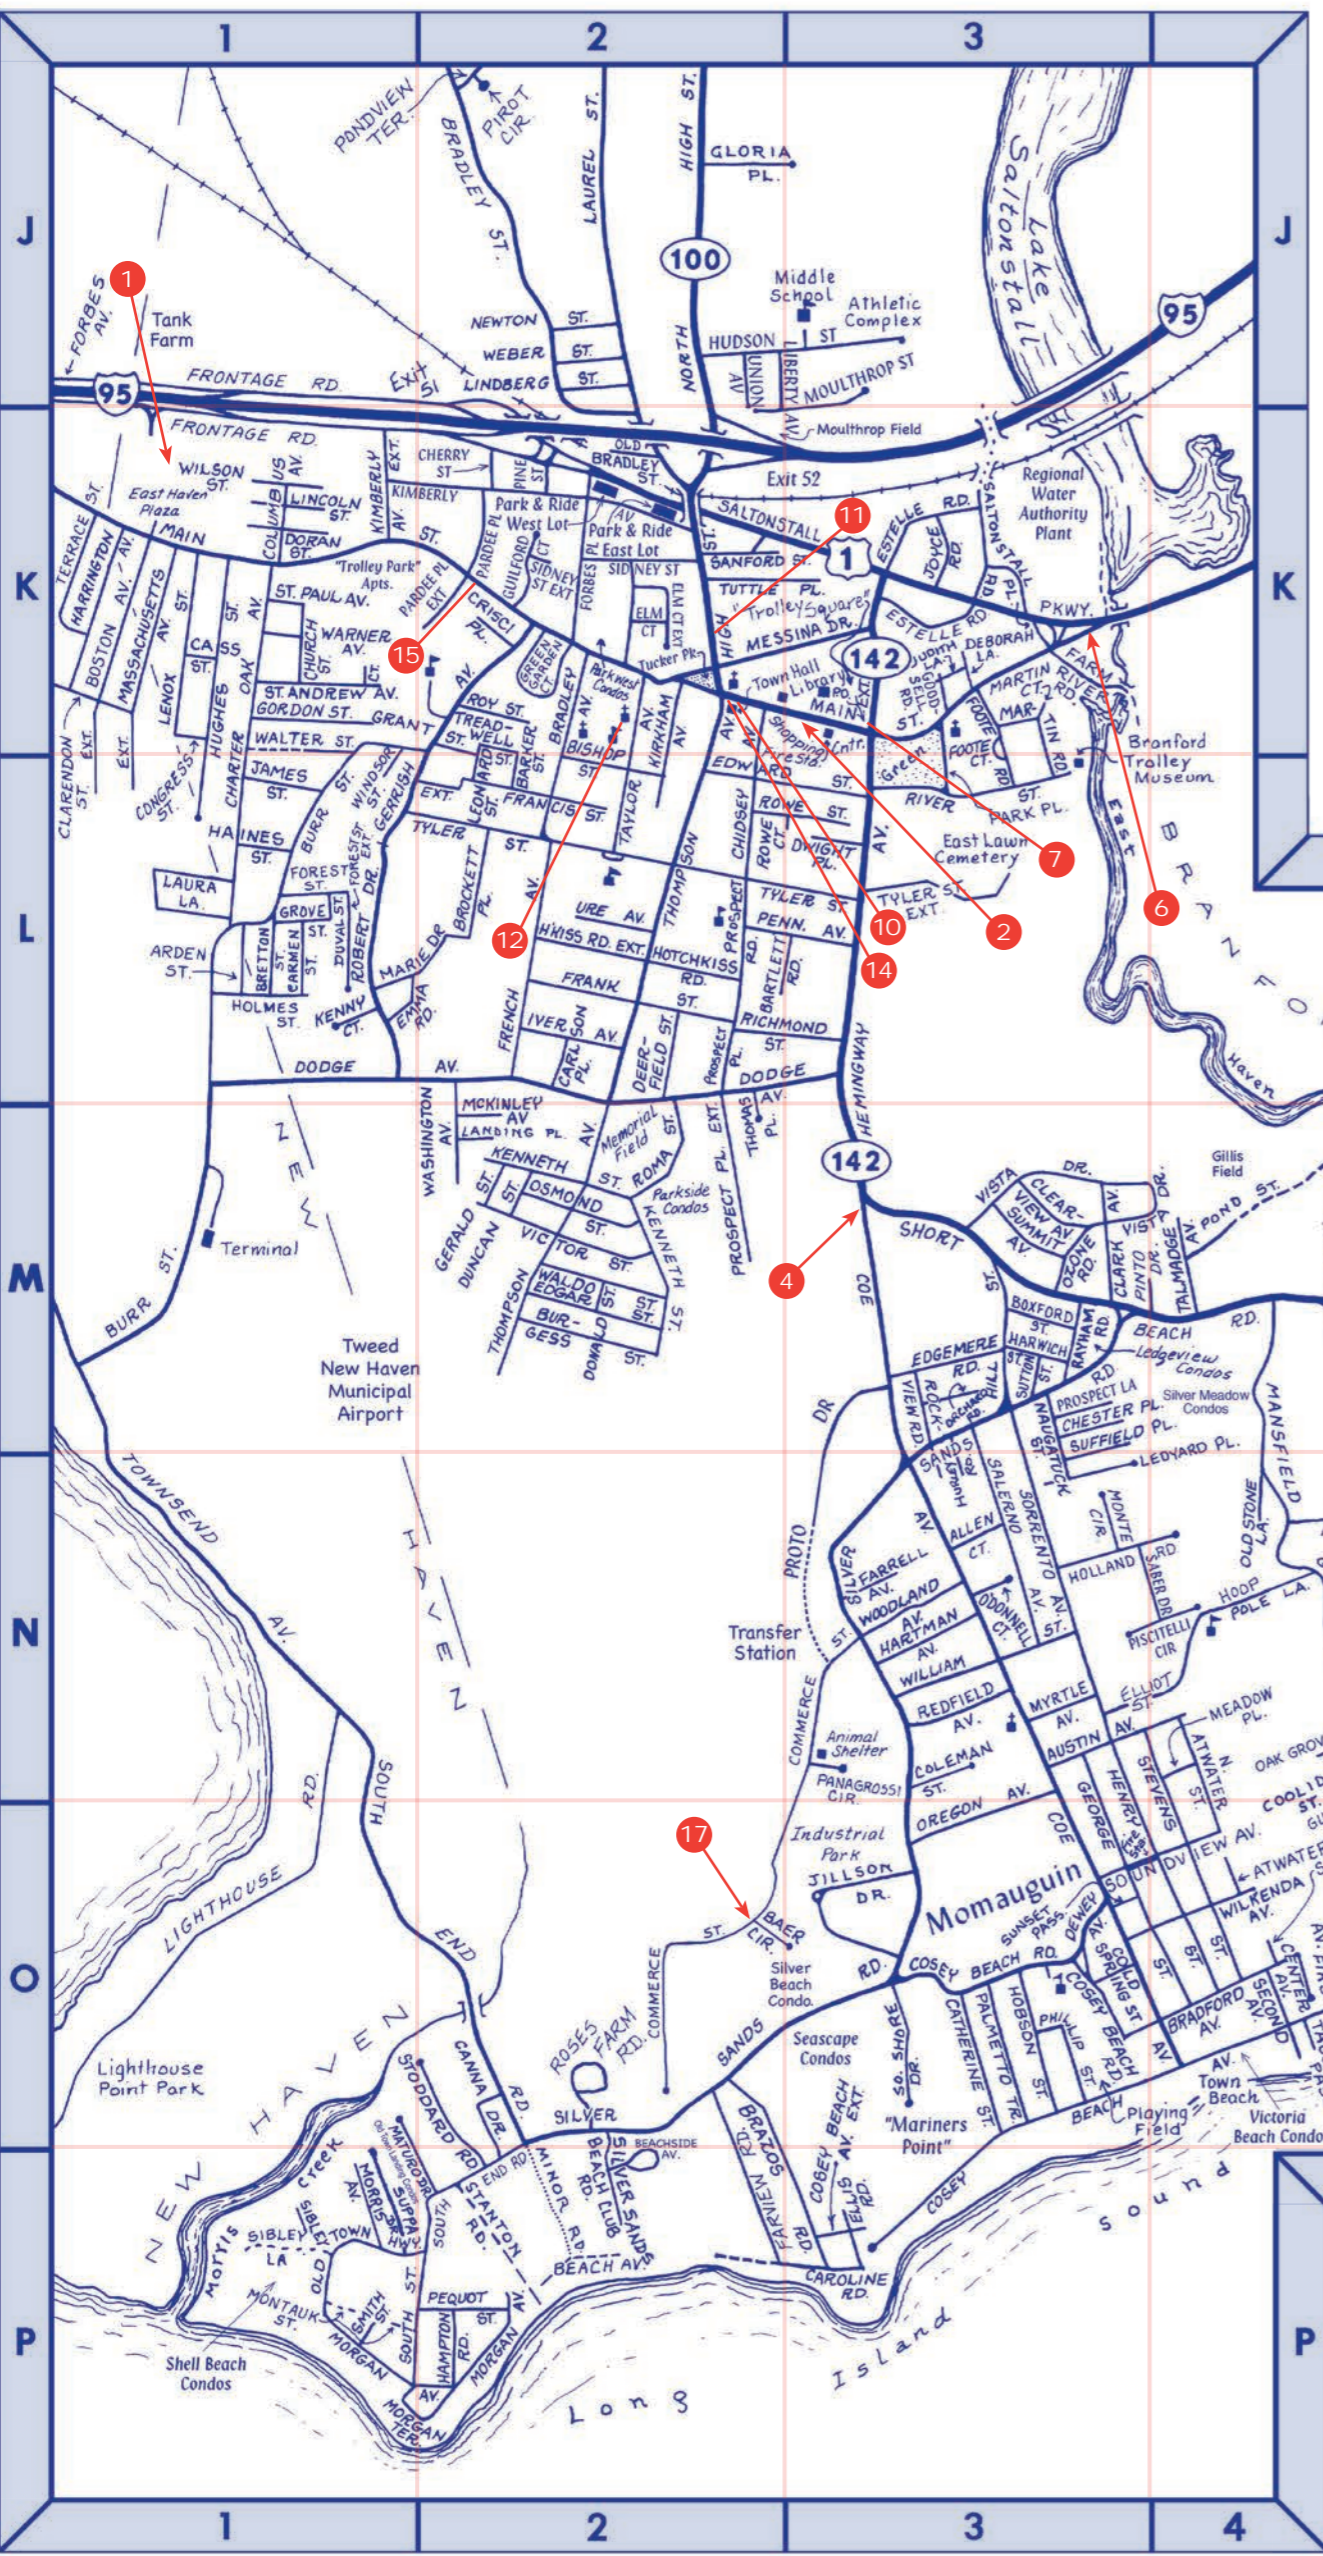

COUNTRY KITCHEN

BREAKFAST & LUNCH

HOURS
Monday - Friday 6:00AM - 2:00PM
Saturday 6:00AM - 1:00PM
Sunday 7:00AM - 1:00PM

203.469.7433

220 Main Street • East Haven, CT 06512

Take Out Service • Gift Certificates

MASTER • VISA • AMERICAN EXPRESS • DISCOVER
CREDIT/DEBIT - $10 minimum

To Order
Maps Visit Our Website:
www.mailamap.com

TO:

EAST HAVEN
CHAMBER OF COMMERCE

Jennifer A. Higham, President
P.O. Box 120055
East Haven, CT 06512
203.467.4305
easthavenchamber01@gmail.com
easthavenchamber.com

To advertise on the next printing of the East Haven street map, please call 800-524-9055 or email sales@mailamap.com.

EAST HAVEN SOUTH HALF
HARBOR PUBLICATIONS, INC.
MAIL-A-MAP STREET MAPS
P.O. BOX 883 • MADISON, CT 06443
ALL RIGHTS RESERVED. REPRODUCTION IN WHOLE OR IN PART BY ANY MEANS IS STRICTLY PROHIBITED.
COPYRIGHT 2020

LEGEND

- MAJOR HIGHWAY
- PAVED ROAD
- UNPAVED ROAD
- FOOTPATH
- RAILROAD
- SHORELINE
- SCHOOL
- PLACE OF WORSHIP

CLASSIC TOUCH
Full Service Family Salon
All haircuts $15 every Tuesday

199 Main Street
Trolley Square Plaza, East Haven
203-466-3556