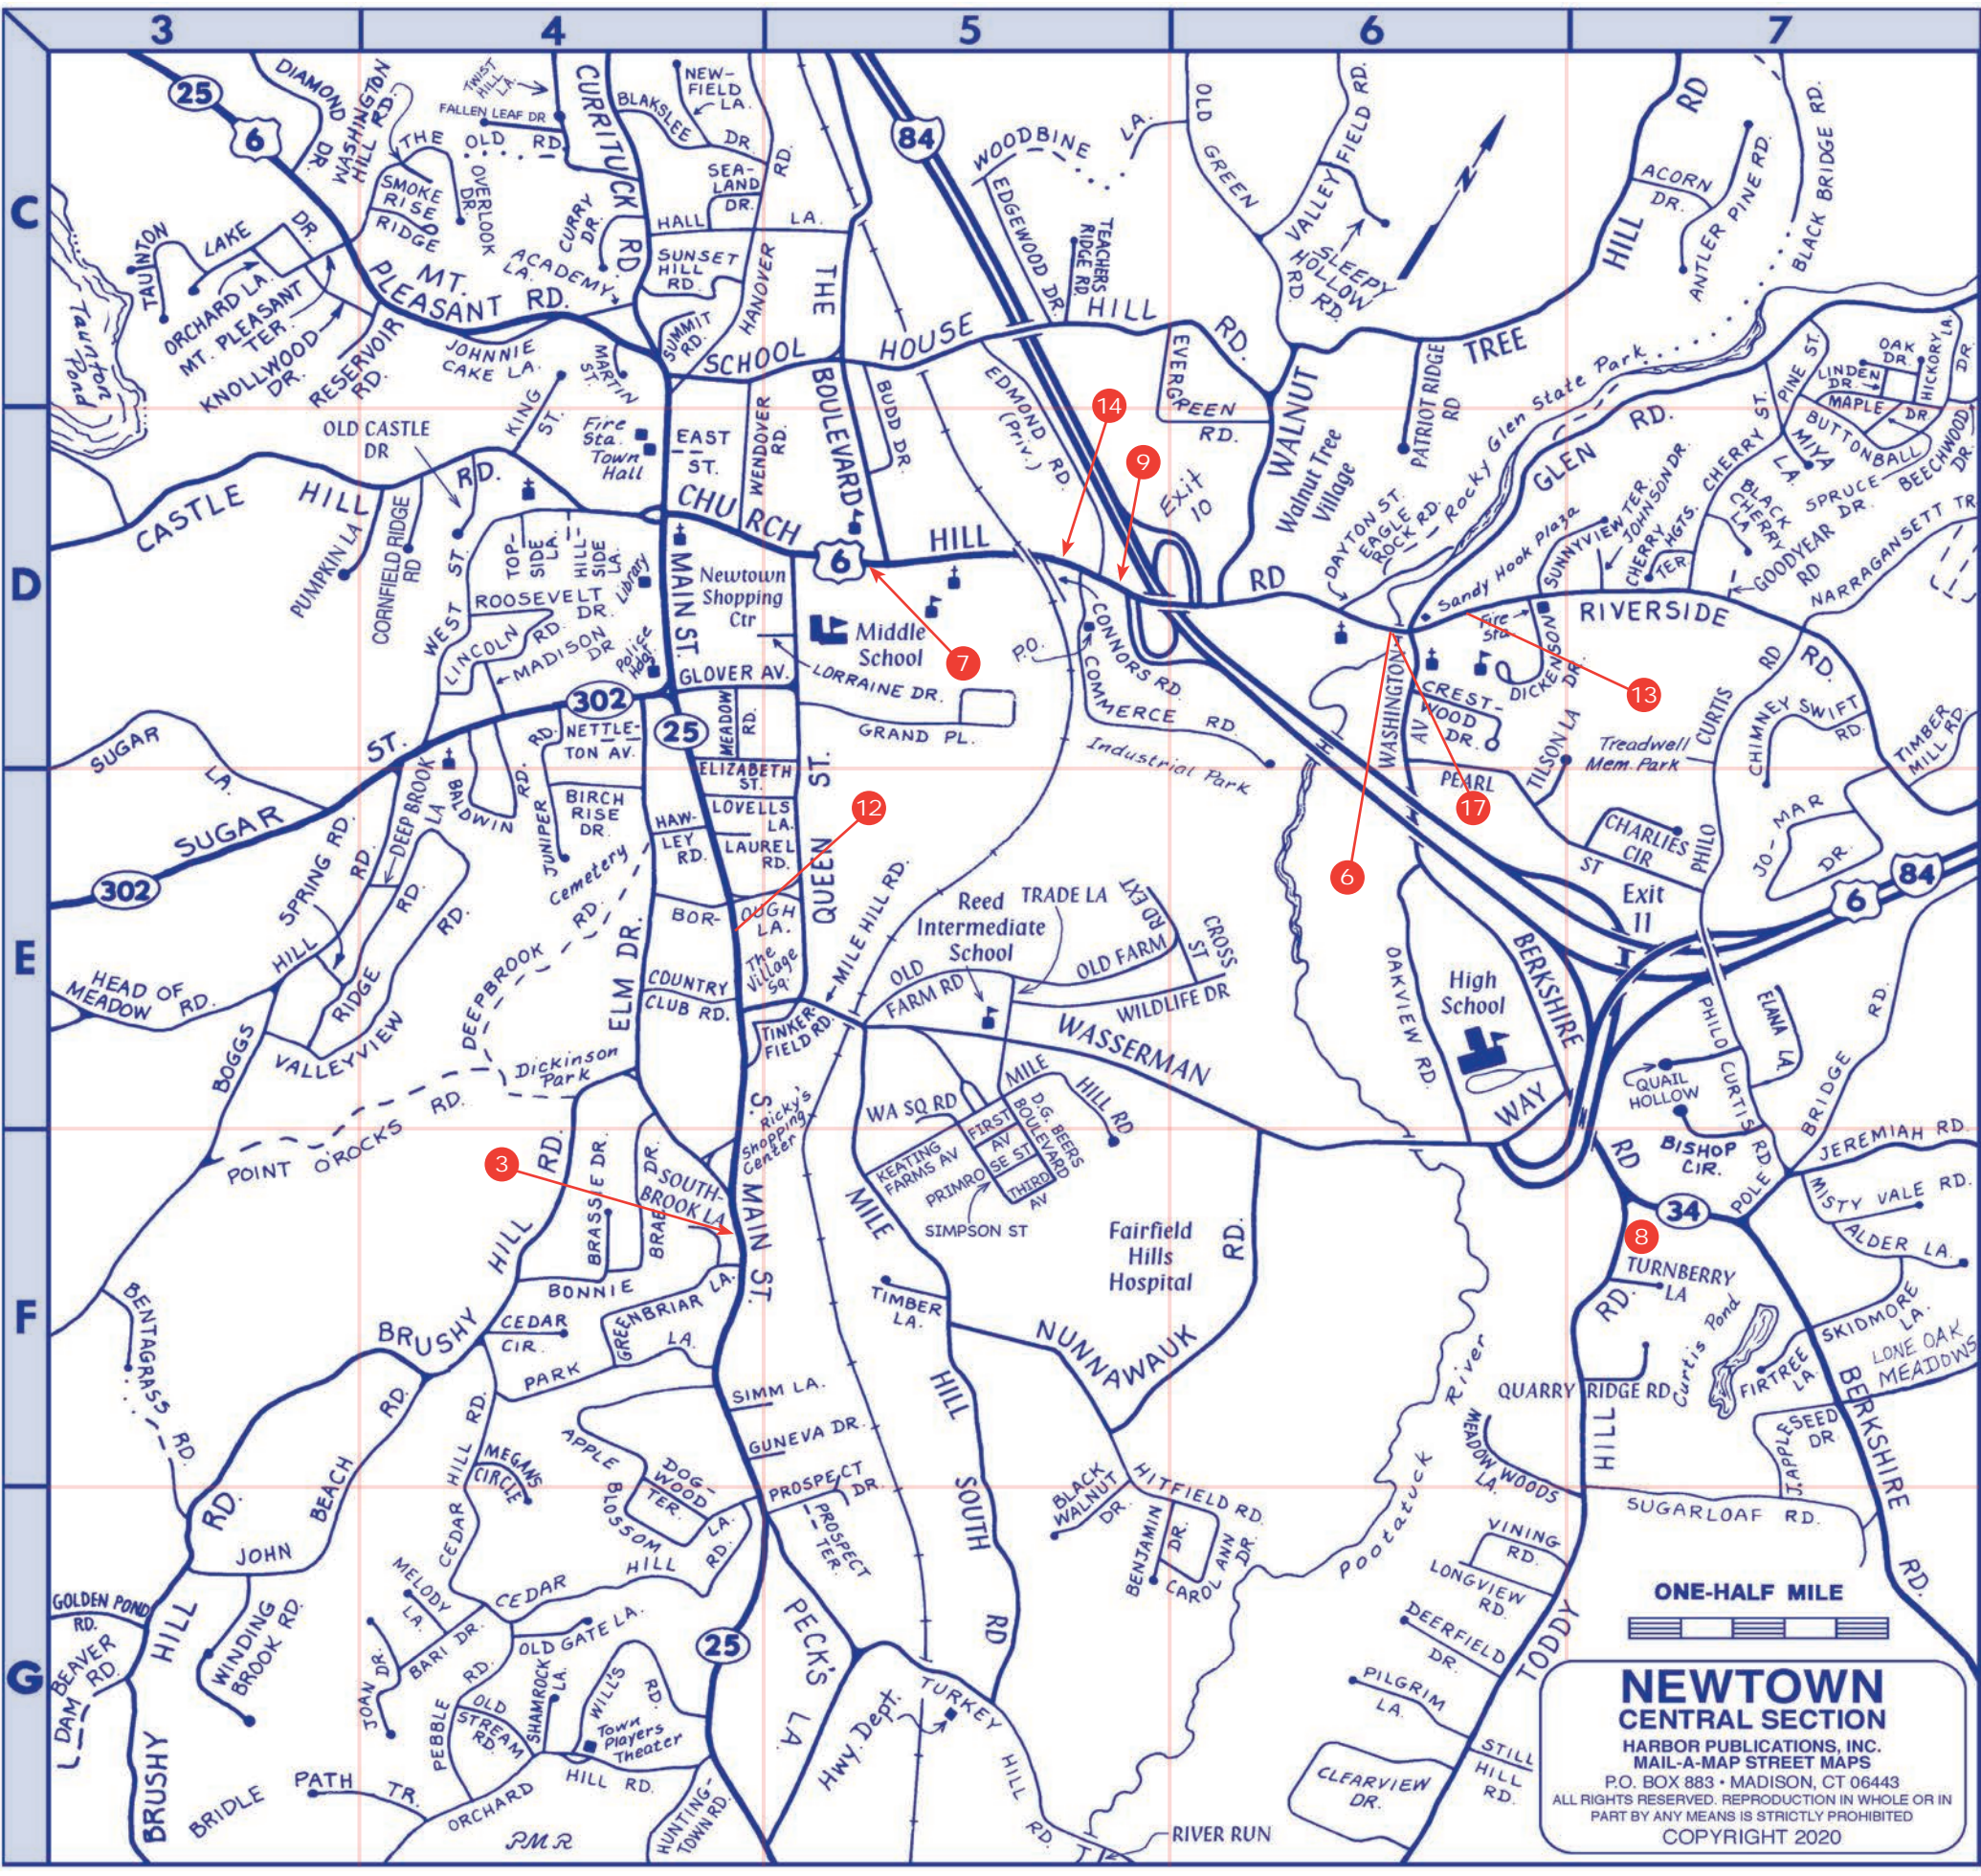

Jewel of Himalaya RESTAURANT

266 S. Main Street
Newtown, CT 06470
Tel: 203.304.9383 • 203-304-9393
www.himalayarestaurantgroup.com

MAIL-A-MAP® STREET MAP OF NEWTOWN CONNECTICUT

TOWN OF NEWTOWN CONN

"SUPPORT YOUR LOCAL BUSINESSES"

Hollandia NURSERY
EST. 1964
27 Acres
30 Greenhouses
2 Garden Centers
2 Gift Shops
Landscape Design Services
Installation & Maintenance
103 Old Hawleyville Road • Bethel, CT 06801
95 Stony Hill Road • Bethel, CT 06801

The UPS Store®
Print & Business Services

261 S MAIN ST
NEWTOWN, CONNECTICUT 06470

203.426.4044 Tel
203.426.1748 Fax
store1324@theupsstore.com
theupsstorelocal.com/1324

Hours:
M-F 09:00 AM-07:00 PM
Sat 09:00 AM-05:00 PM
Sun Closed

BERKSHIRE HATHAWAY HomeServices
Kendra Bobowick REALTOR®

New England Properties
84A South Main Street
Newtown, CT 06470
203-417-1224 Cell

Kendrabobowick@bhhsne.com

A member of the franchise system of BHH Affiliates, LLC.

NEWTOWN HARDWARE
A MEMBER OF THE COMMUNITY SINCE 1951

61 CHURCH HILL ROAD
NEWTOWN, CT 06470
TEL (203) 426-4076 • FAX (203) 426-8738
Newtownhardware.doitbest.com

Underhill Rd	B9	West Farm Ridge Rd	H3	Homesteads	Community (HC) B2
Valley Field Rd North	B6	Westwood Ter	B3-C3	Liberty at Newtown (L)	B2
Valley Field Rd South	C6	Whipporwill Hill Rd	B3	White Oak Farm Rd	H3
Valley View Rd	E3-E4	White Oak Farm Rd	H3	Wildcat Rd	C2
Violet Rd	B2	Wildcat Rd	C2	Wilderness West	C2
Vining Rd	G6	Wildlife Dr	E5-E6	Wildebeest	D6
Vona Way	J1	Wiley Rd	F2	Shady Rest	inset
Walker Hill Rd	J8	Williams La	G2	Walnut Tree Village	(WTV) D6
Wall Rd	D5	Willow Brook La	G3		
Walnut Hill Rd		Will's Rd	G4		
Washbrook Rd	H4	Winding Brook Rd	G3		
Washington Av	D6-E6	Windy Woods Cir	B4		
Washington Hill Rd	C4	Winesap Rd	F8		
Washington Square	Rd E5	Winslow Rd	C2-D2		
Wasserman Way	E5-E6	Winston Ridge Rd	B5		
Watch Hill Dr	C9	Winton Farm Rd	J3		
Waterbury Dr	B9	Woodbine La	C5		
Webster Pl	F1				
Wedgewood	C2	Yearling La	B5		
Wendover Rd	C4-D4	Yoganunda St	G8-H8		
Wentworth Dr	H1				
West St	D4				

Businesses of SANDY HOOK

Berkshire Veterinary Hospital

Jarek Guzy DVM
203 426 4222

www.berkshirevet.net

Fax 203 270 1504
berkshirevet@gmail.com

One Toddy Hill Road
Sandy Hook, CT 06482

WHIP SALON
NEWTOWN

OPEN 7 DAYS A WEEK

102 Church Hill Road
Sandy Hook, CT 06482
203-270-8777
Newtown@whipsalon.com • whipsalon.com

CHILDREN'S ADVENTURE CENTER
Preschool Education Excellence Since 1969

naeyc

203-426-3018 • www.childrens-adventurecenter.com
14 Riverside Rd., Newtown, Sandy Hook, CT 13

pj's Laundromat
Open 7 Days - 7 am
[Last wash @ 7:30 pm]

110 Church Hill Rd
Sandy Hook, CT 06482

Dan & Sharon Doherty
(203) 426-8679