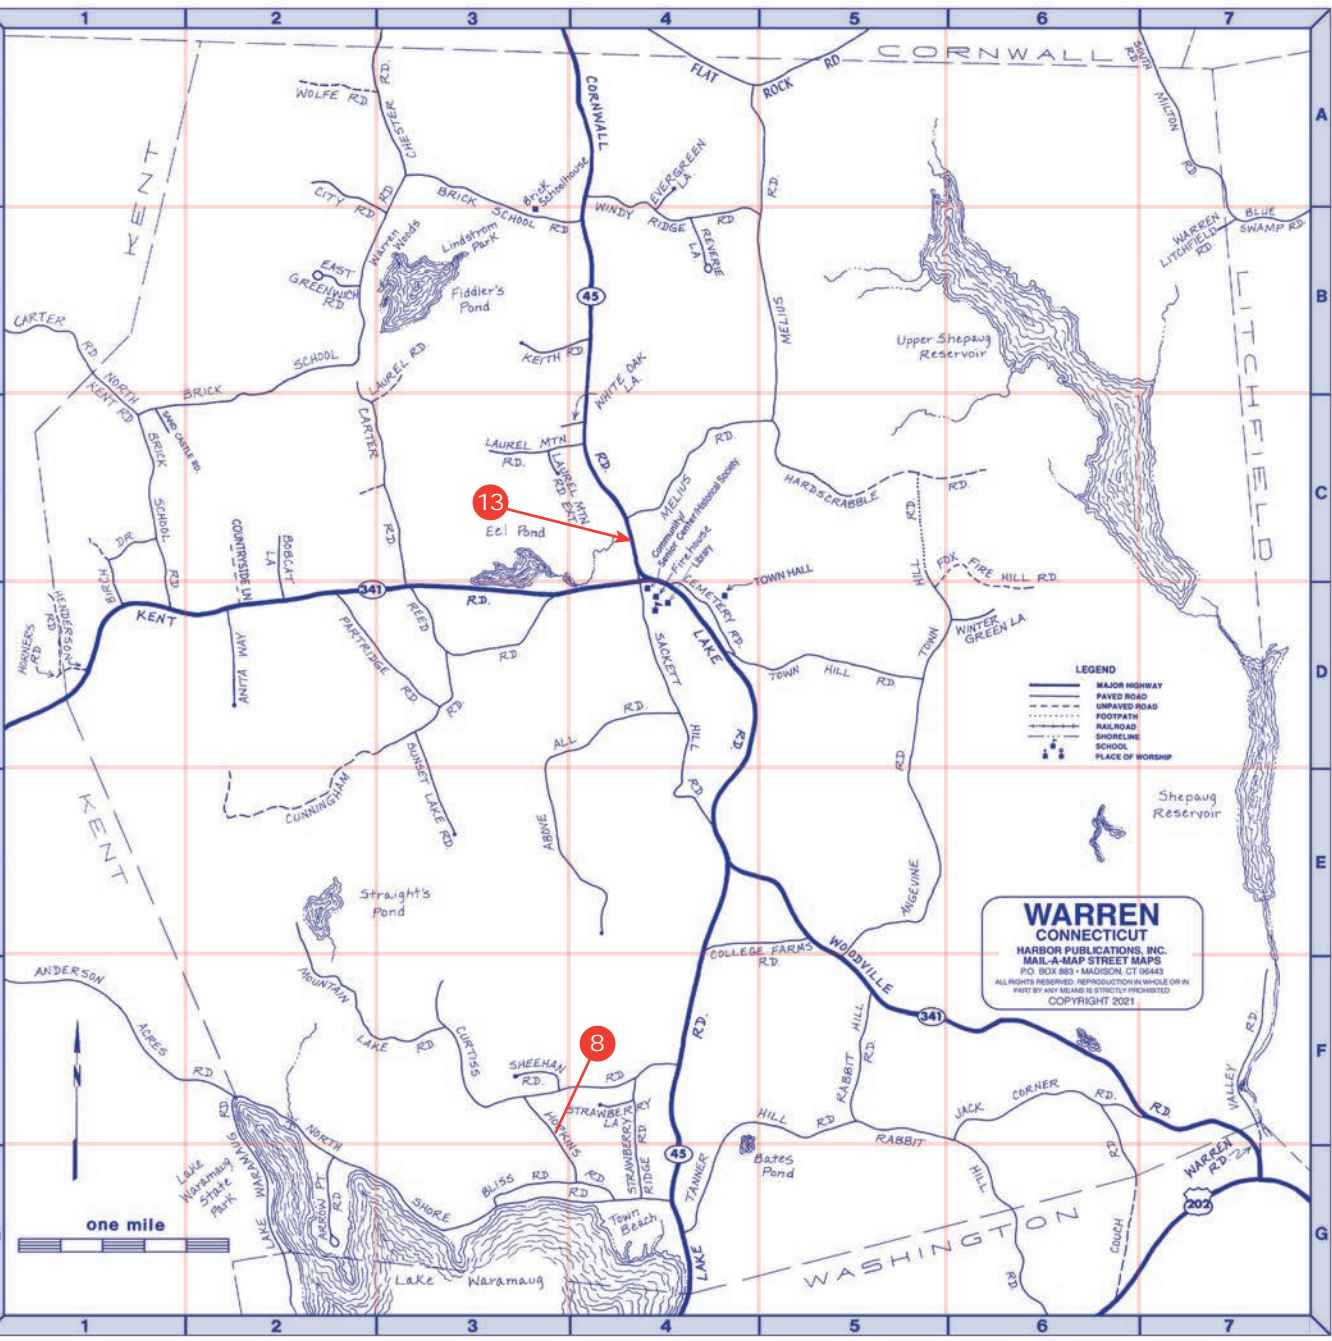

HOUSE of BOOKS

MAIN STREET, KENT, CT 06757
(860) 927 4104
HOUSEOFBOOKSCT.COM
CONNECT@HBOOKSNET

THE HOPKINS INN

On Lake Waramaug
Warren, Connecticut

(860) 868-7295
Dining & Lodging
www.thehopkinsinn.com

In Town... In the Country

Starbuck Inn

Hotel-Style Service and The Warmest Bed & Breakfast Hospitality

88 North Main Street, Kent, CT 06757 • 860.927.1788
www.starbuckinn.com

It's a connected world. Do your share.

For 30 ways to help the environment, write Earth Share, 3400 International Drive, N.W. Suite 2K (AD4), Washington, DC 20008.

Jam

food shop bakery jamwiches soup cheese catering prepared food and more

Located Inside Sharon Farm Market
10 Gay Street • Sharon, CT 06069
Store: 860-364-2004 jamfoodshop@gmail.com

TAKE YOUR FUN SERIOUSLY! AT CLARKE OUTDOORS!

Canoeing, Kayaking, Rafting; Rentals, Sales & Instruction on the Housatonic River
(860) 672-6365
163 Route 7, West Cornwall, CT 06796
clarkeoutdoors@gmail.com

860-619-8199

Breakfast Lunch Deli

CORNWALL COUNTRY MARKET

Monday-Saturday 8am-3pm
Intersection of Rt. 7 and Rt. 4 in Cornwall Bridge

www.cornwallcountrymarket.com

Audubon SHARON

Nature Center
Visit our Raptor Aviaries
3,000 Acres & 11 miles of Trails
Nature & Gift Store
Live Animals and Exhibits
Public and School Programs

Route 4 Sharon, CT
860-364-0520
www.sharon.audubon.org

WARREN STREET INDEX

Above All Rd D4-E4	Carter Rd D2-D3	Curtiss Rd F3-F4	Horners Rd (Kent) D1	Lake Waramaug Rd (Kent) F2-G2	Mountain Lake Rd E2-F3
Anderson Acres Rd B1	Carter Rd (Kent) D4	East Greenwich Rd B3	Laurel Mtn Rd C3-C4	North Kent Rd B1-C1	North Shore Rd F1-C2
(Kent) F1-F2	B1	Evergreen La A4-B4	North Kent Rd B1-C1	North Shore Rd F1-C2	Partridge Rd D2-D3
Anglevine Rd D5-E5	Chester Rd A2-A3	Flat Rock Rd A5-C5	North Kent Rd B1-C1	North Shore Rd F1-C2	Partridge Rd D2-D3
Anita Way D2	City Rd A2-B3	Fox Fire Hill Rd D5-D6	North Kent Rd B1-C1	North Shore Rd F1-C2	Partridge Rd D2-D3
Arrow Point Rd G2	College Farms Rd E4-E5	Keith Rd B3-B4	North Kent Rd B1-C1	North Shore Rd F1-C2	Partridge Rd D2-D3
Birch Dr C1-D1	Cornwall Rd A3-D4	Kent Rd D1-D4	North Kent Rd B1-C1	North Shore Rd F1-C2	Partridge Rd D2-D3
Bliss Rd G3-G4	Countyside La C2-D2	Melius Rd A4	North Kent Rd B1-C1	North Shore Rd F1-C2	Partridge Rd D2-D3
Bobcat La C2-D2	Couch Rd F6-G6	Milton Rd A7	North Kent Rd B1-C1	North Shore Rd F1-C2	Partridge Rd D2-D3
Brick School Rd B4-C1	Cunningham Rd D3-E2	Hopkins Rd F3-F4	North Kent Rd B1-C1	North Shore Rd F1-C2	Partridge Rd D2-D3

Sharon Pharmacy

Two generations of experience to serve you

Sharon Shopping Plaza
8 Gay Street • Sharon, CT 06069
860.364.5272 • Fax 860.364.2215
Mon-Fri 8am-6pm, Sat 8am-3pm, Sun 8am-Noon

WARREN General Store

Your stop for delicious sandwiches, salads, staples and splurges, with a good cup of coffee at the Crossroads of Litchfield County.

10 Cornwall Road Warren, CT 06754 860-868-3354 warrengeneral.com

Make a difference, become a foster parent.

Haz la diferencia, sea un padre de crianza.

ctfosteradopt.com
1-888-KID-HERO