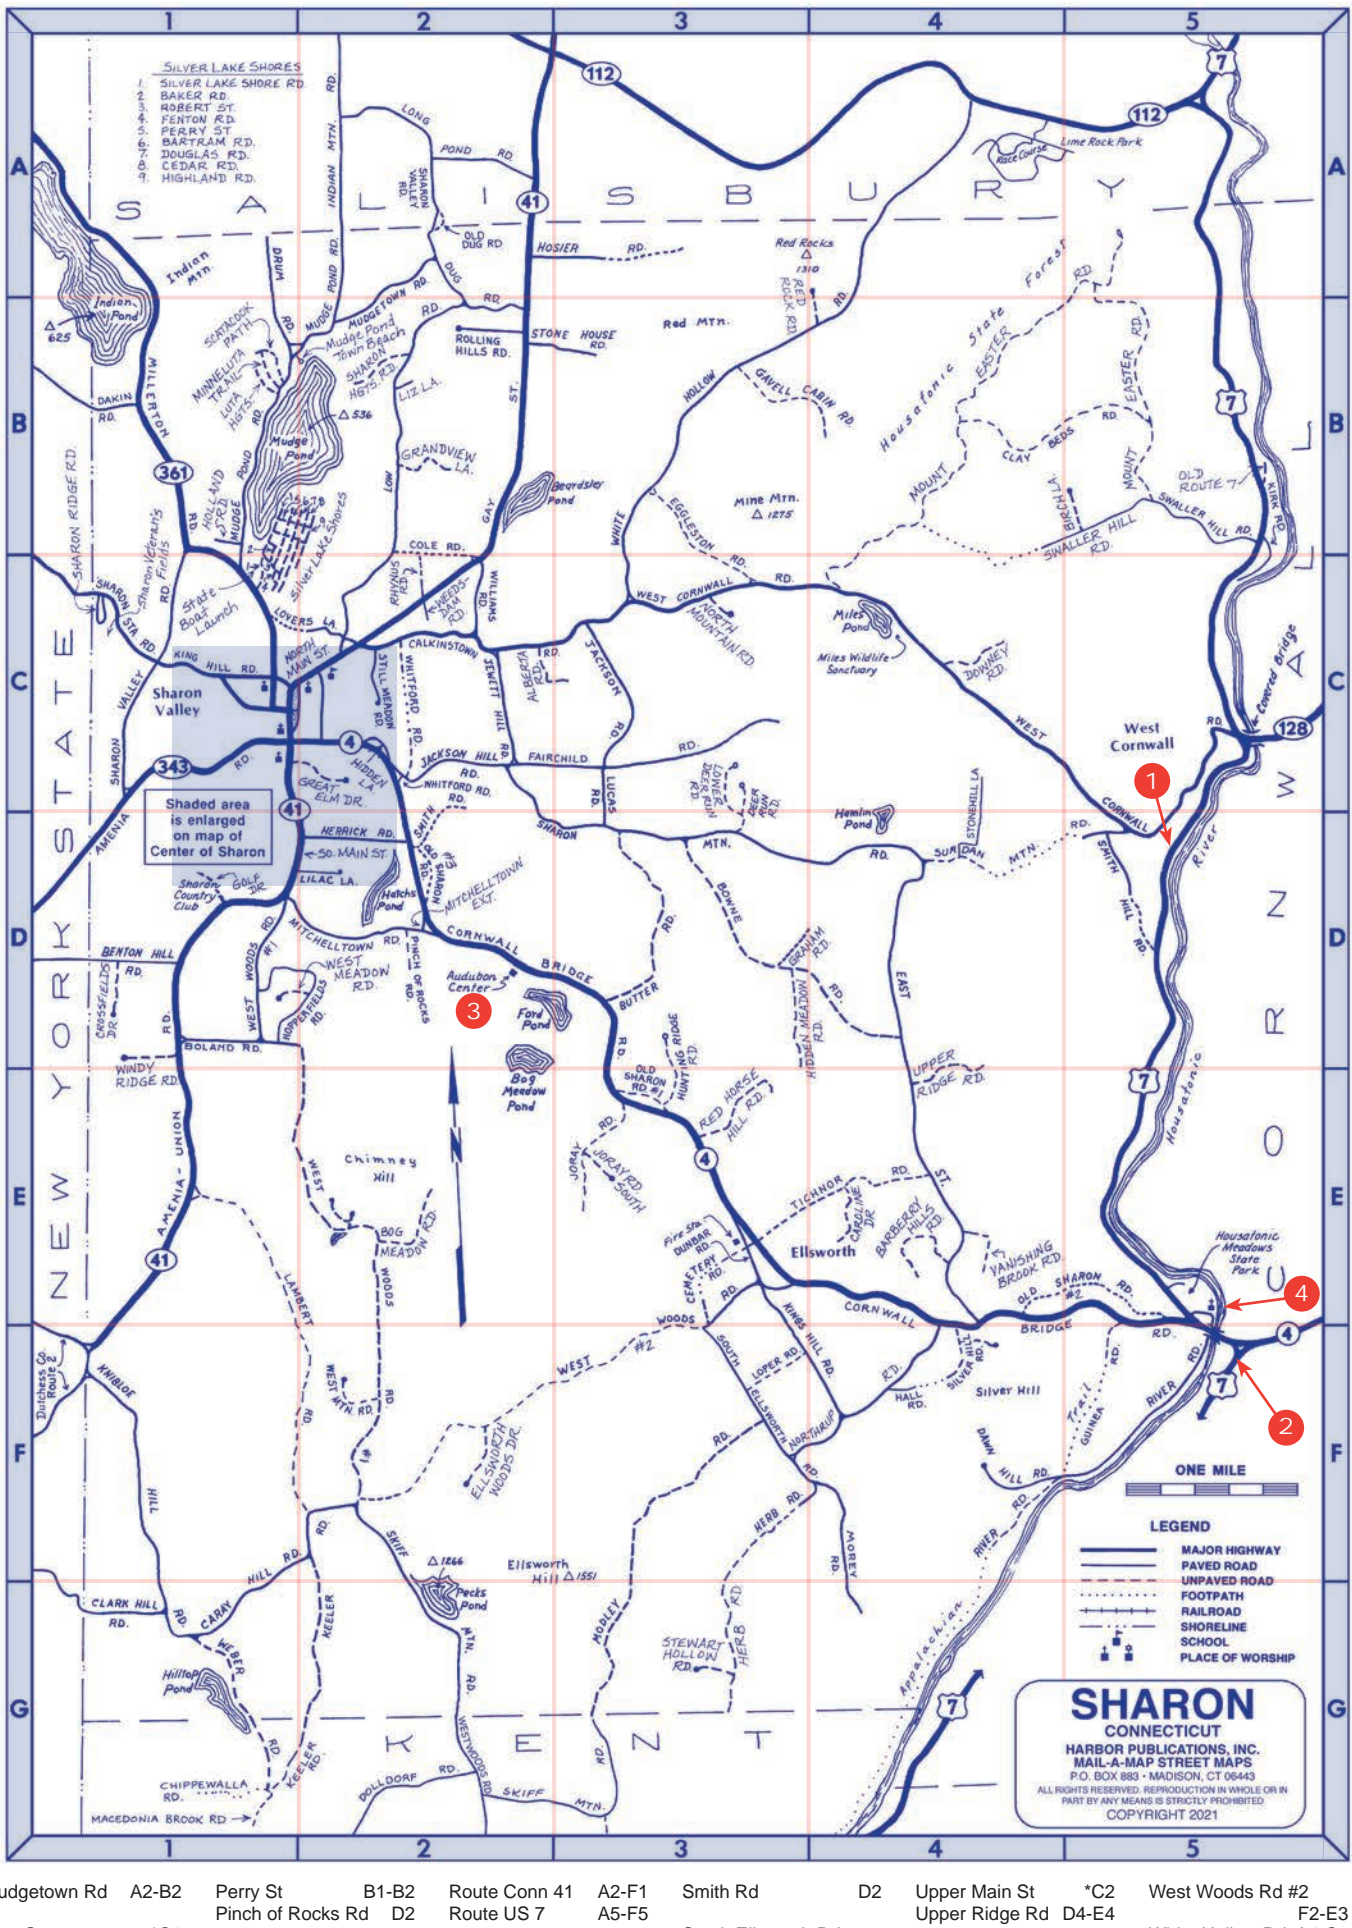

**SHARON STREET INDEX**

Mudgetown Rd A2-B2	Perry St B1-B2	Route Conn 41 A2-F1	Smith Rd D2	Upper Main St *C2	West Woods Rd #2 F2-E3
New St *C1	Pinch of Rocks Rd D3	Route Conn 7 A5-F5	South Ellsworth Rd F3-F4	Upper Ridge Rd D4-E4	White Hollow Rd A4-C3
North Main St *C2	Red Horse Hill Rd E2	Scatacok Path B1	Stewart Hollow Rd B2	Vanishing Brook Rd E4	Whitford Rd C2
North Mountain Rd C3	Red Rock Rd A3-B4	Sharon Mtn Rd C2-D4	Sharon Heights Rd B2	Weber Rd G1	Williams Rd C2
Northrup Rd F4	Rhynus Rd C2	Sharon Ridge Rd B1-C1	Rhynus Rd C2	Weedsdam Rd C2	Windy Ridge Rd D1-E1
Old Dug Rd A2	River Rd F5	Sharon Station Rd C1	River Rd F5	West Cornwall Rd C2	
Old Sharon Rd #1 B5	Robert St C1	Sharon Valley Rd B1-C1	Robert St C1	West Mountain Rd F2	
Old Sharon Rd #2 E3	Rolling Hills Rd B2	Sharon Valley Rd B1-C1	Rolling Hills Rd B2	West Woods Rd #1 D1-F2	
Old Sharon Rd #3 D2	Route Conn 112 A2-A5	Silver Hill Rd F4	Route Conn 112 A2-A5		
	Route Conn 128 C5	Silver Lake Shore Rd B1-C1	Route Conn 128 C5		
	Route Conn 343 A1-C1	Skiff Mtn Rd F2-G3	Route Conn 343 A1-C1		
	Route Conn 4 C2-F5	Smith Hill Rd D5	Route Conn 4 C2-F5		