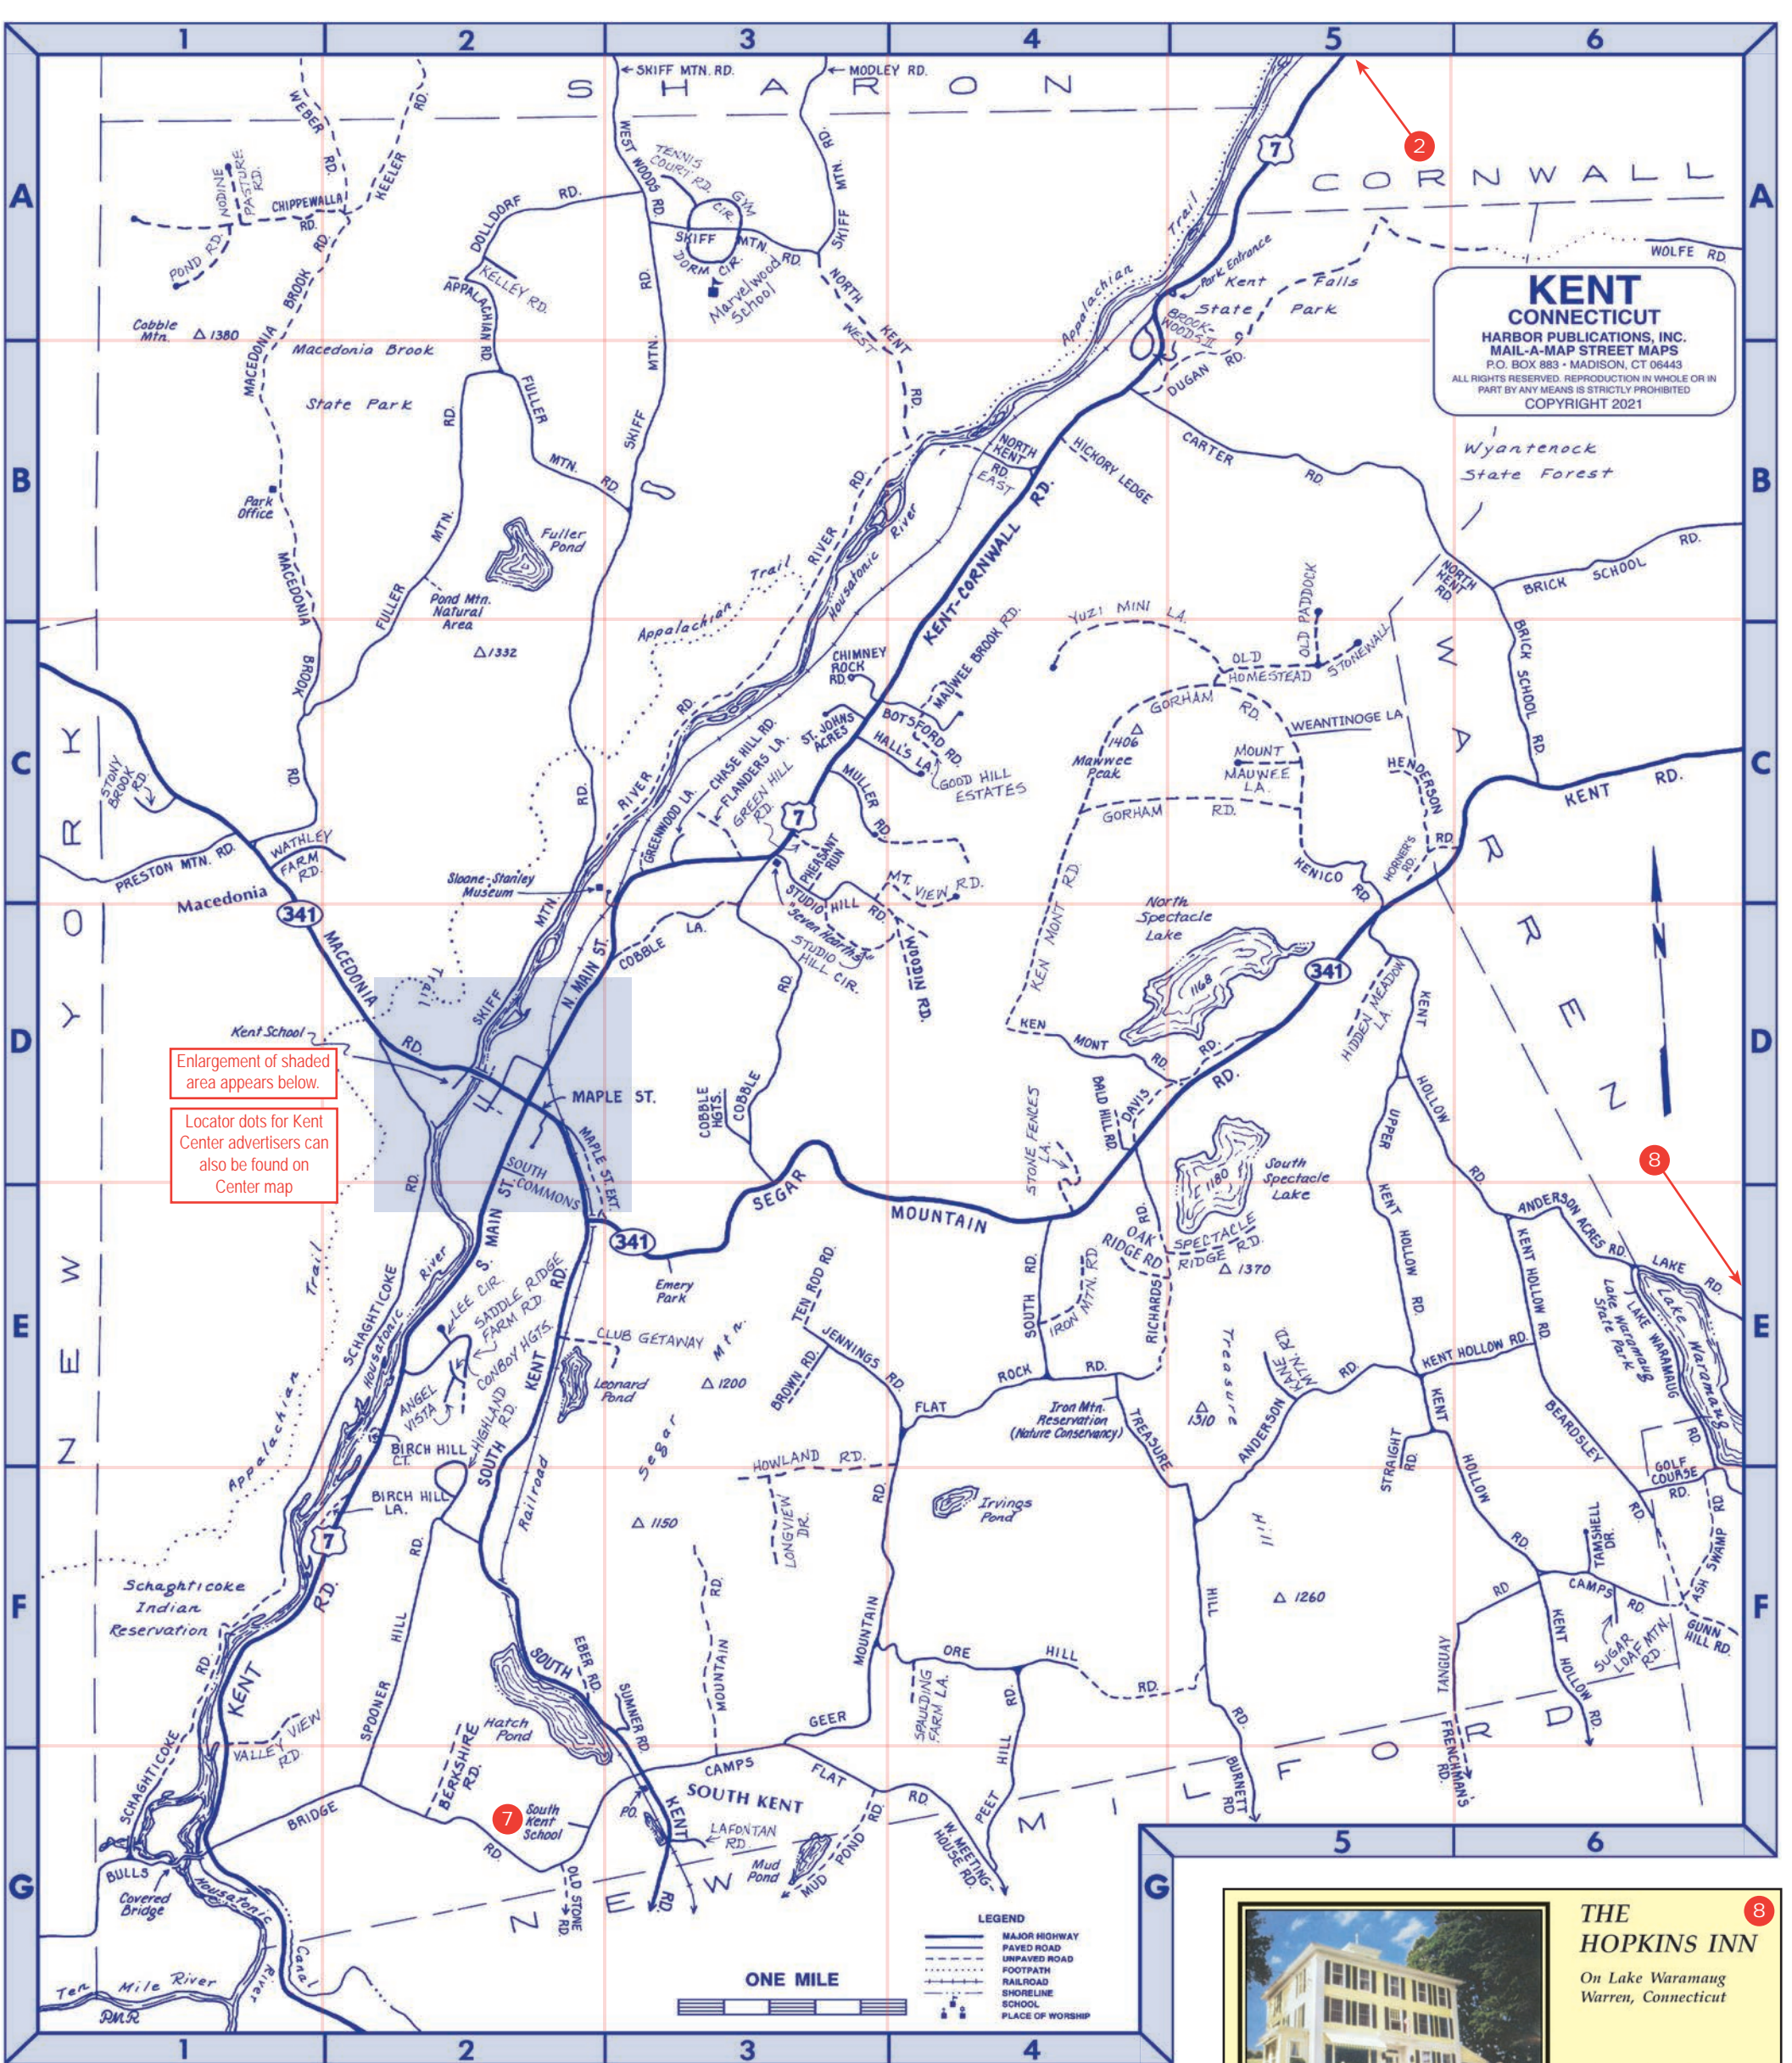

Places of Worship

SAINT KATERI TEKAKWITHA PARISH 4
ROMAN CATHOLIC

SACRED HEART
17 Bridge St
Kent

SAINT BRIDGET
7 River Road
Cornwall Bridge

SAINT BERNARD
52 New Street
Sharon

PARISH OFFICE ~ 860-927-3003

1 North Main Street
Kent, CT 06757

St. Andrew's Parish
A Vibrant Christian Community
Come Join Us!

860.927.3486
standrewskentct.org

COZZY'S PIZZERIA 11

We Deliver

6 Kent Green Boulevard • Kent, CT 06757
860-927-1551

Let's Get To Work!

JOHN DEERE UNITED
Ag & Turf

2 Gandolfo Drive, Canaan CT
860-824-1161
www.UnitedAgAndTurf.com

Enlargement of shaded area appears below.
Locator dots for Kent Center advertisers can also be found on Center map