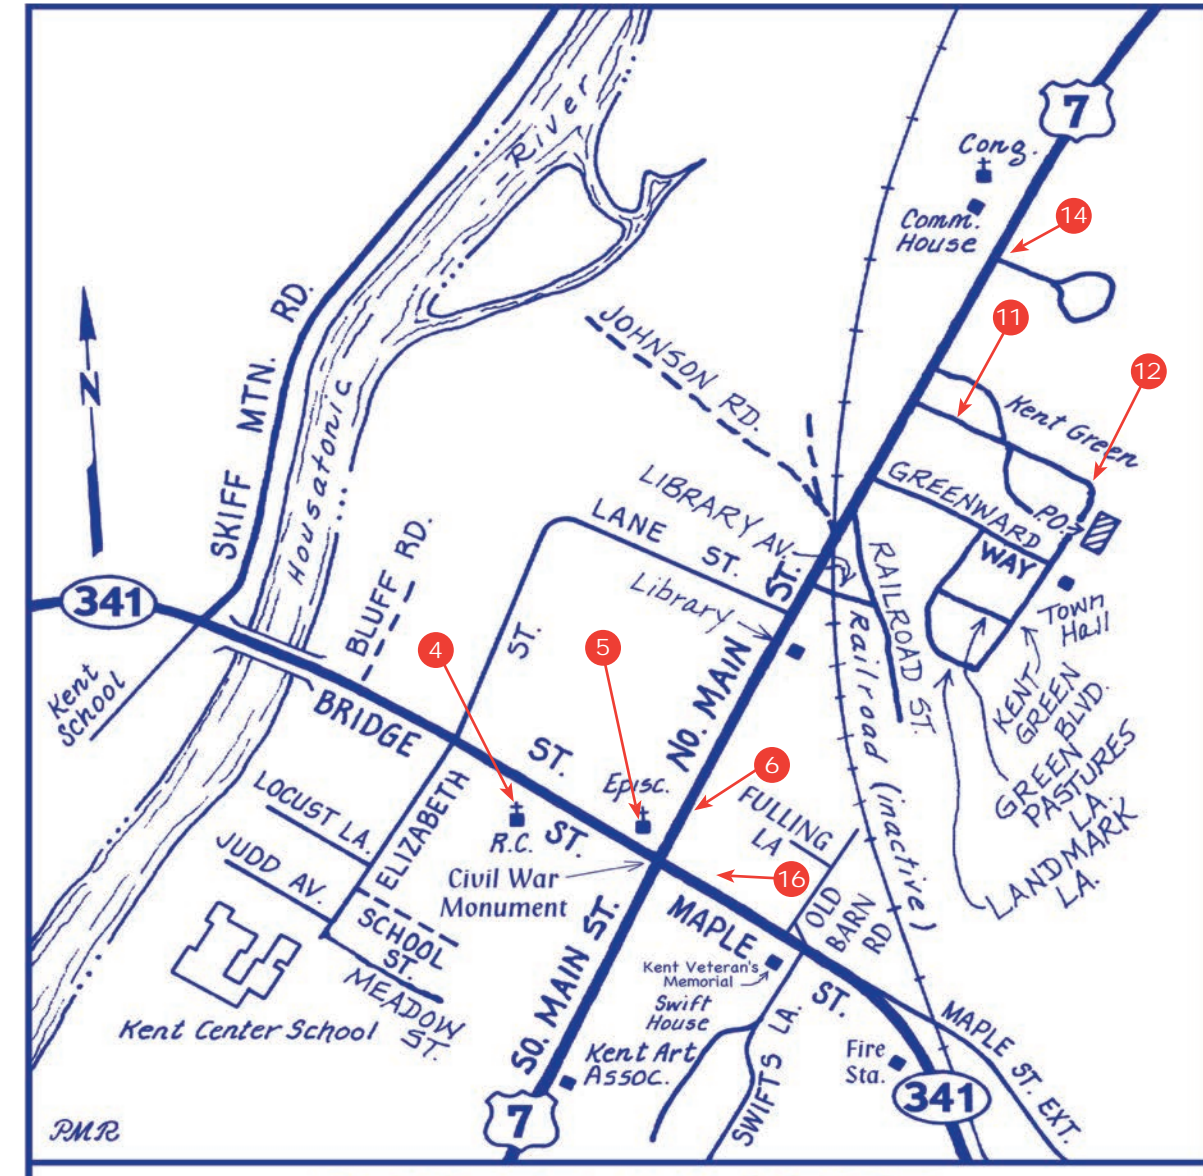

**Let's Get To Work!**

**JOHN DEERE UNITED**  
Ag & Turf

2 Gandolfo Drive, Canaan CT  
860-824-1161  
www.UnitedAgAndTurf.com

Enlargement of shaded area appears below.  
 Locator dots for Kent Center advertisers can also be found on Center map