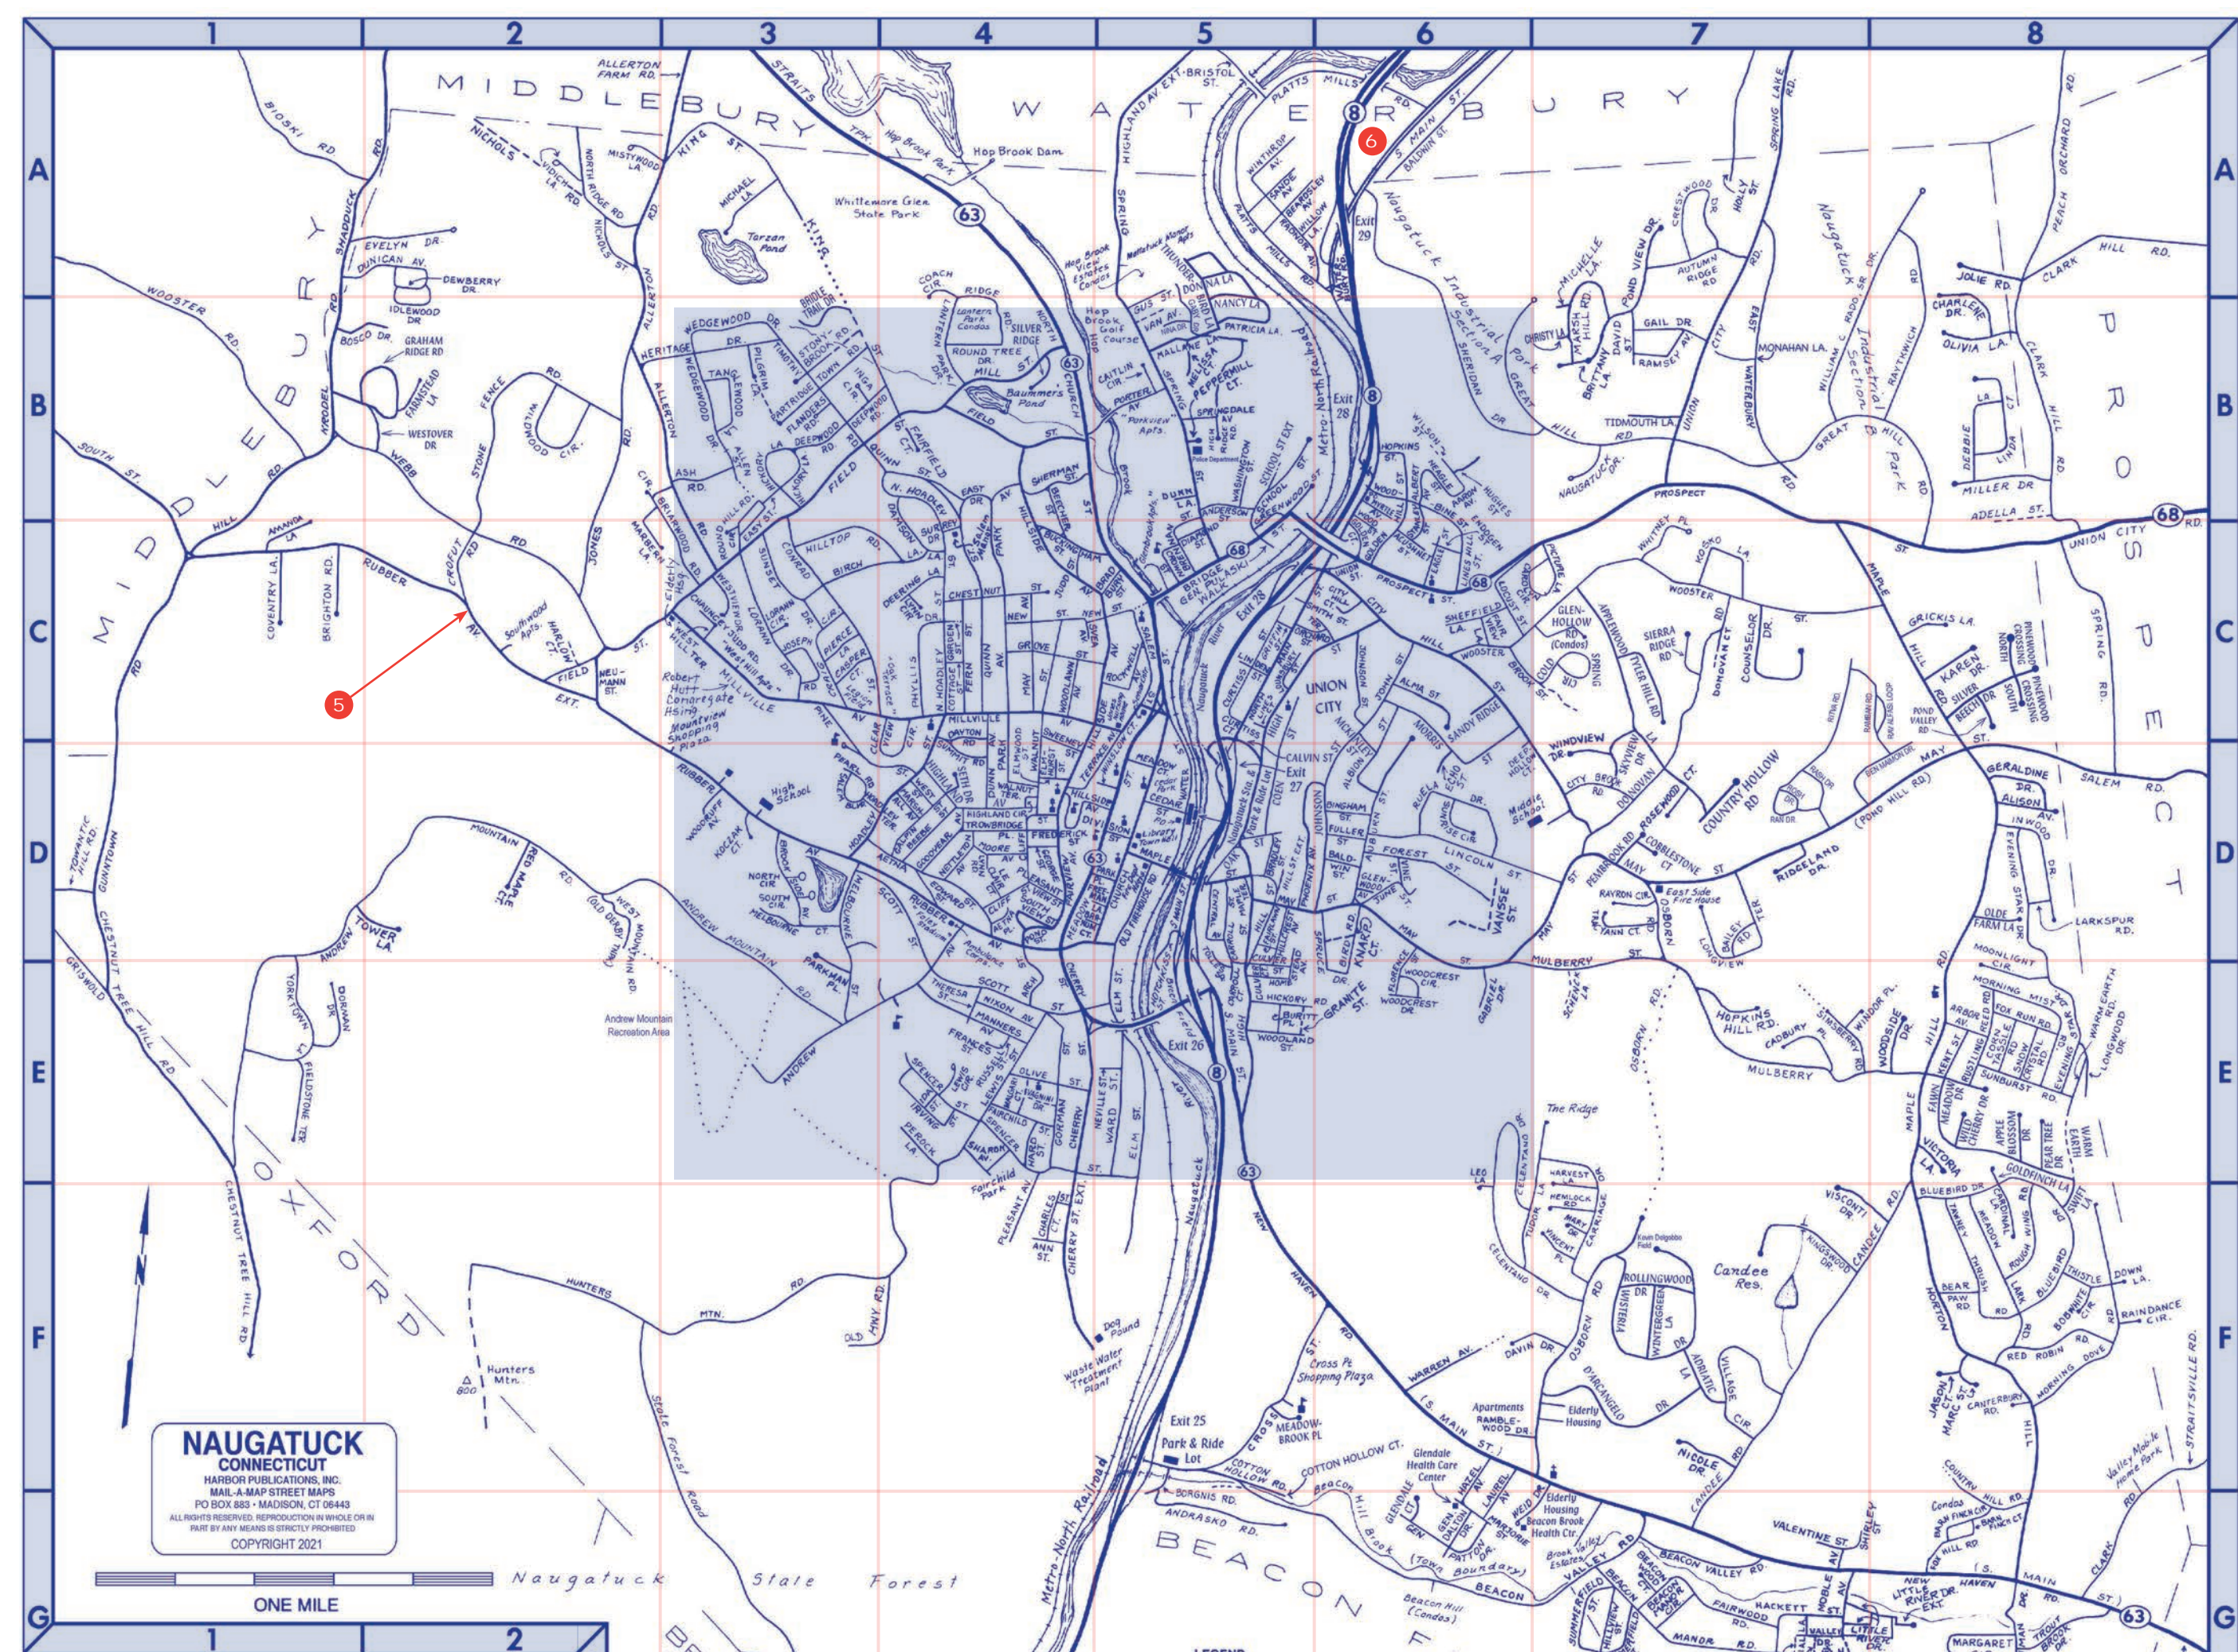

State Farm
Providing Insurance and Financial Services
John McCormack, Agent
22 Park Place, Naugatuck, CT 06770
203-720-0100 Fax 203-723-7665
john@mccormackinsurance.com
Auto - Home - Life - Health - Business

Tel: 203 756-7961
Fax: 203 754-6642
American Motor Lodge
2636 South Main St.
Waterbury, CT 06706
Web: www.waterburyhotelmotel.com

HEALTH CENTERED
DENTISTRY
(203) 393-1570
www.garyrossdmd.com
GARY J. ROSS, D.M.D.
11 VILLAGE LANE BETHANY, CT 06524
OFFICE HOURS BY APPOINTMENT

ARE YOUR FUEL BILLS MAKING YOUR BANK ACCOUNT EXTINGUISH?
DAL FUEL OIL CO., LLC
FOR 24 HOUR SERVICE
CALL (203) 758-8082
DAVID A. LENKOWSKI
"You get more with the dinosaur"
HOD #413

Buttons 'n Bows
PRESCHOOL AND DAYCARE
ESTABLISHED 1975
#1 DAYCARE/PRESCHOOL
Kindergarten Readiness
Before & After School - Daycare
Ages 6 weeks to 12 Years
Distance Learning Support
Open 6:30am-6:00pm
Transportation Available to Naugatuck Schools
980 Rubber Ave., Naugatuck, CT
(203) 729-0440
www.buttonsnbowsinfo.com

Sibby's Automotive, Inc.
Sebastian A. Barbosa President
• 24 Hour Towing
• Quality Pre-owned Cars
• General Repairs
(203) 723-2707
(203) 723-2727 Fax
600 High St. • Naugatuck, CT 06770
www.sibbysautomotive.com

THE CLUB HEALTH & FITNESS
100 Prospect St., Naugatuck, CT 06770
203-729-2318 • THECLUBCT.COM
GET THE RESULTS YOU DESERVE!

To Order Maps Visit Our Website:
www.mailamap.com

NAUGATUCK STREET INDEX