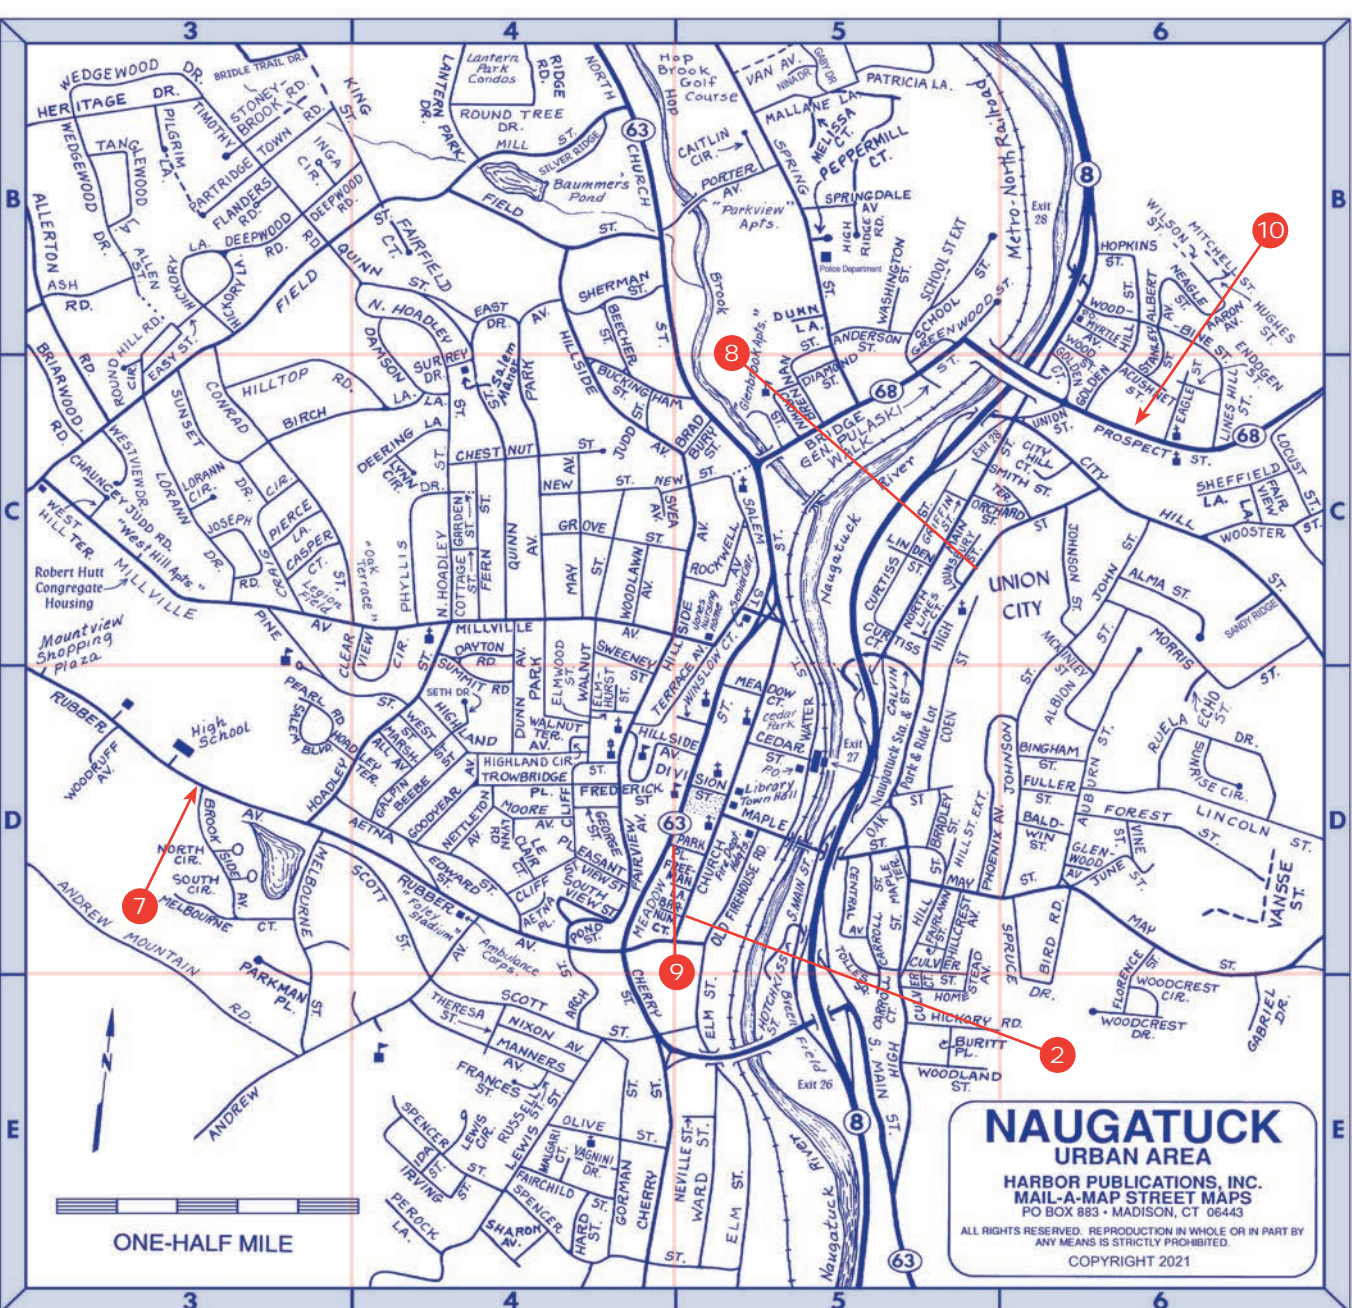

State Farm
Providing Insurance and Financial Services
John McCormack, Agent
22 Park Place, Naugatuck, CT 06770
203-720-0100 Fax 203-723-7665
john@mccormackinsurance.com
Auto - Home - Life - Health - Business

Tel: 203 756-7961
Fax: 203 754-6642
American Motor Lodge
2636 South Main St.
Waterbury, CT 06706
Web: www.waterburyhotelmotel.com

HEALTH CENTERED
DENTISTRY
(203) 393-1570
www.garyrossdmd.com
GARY J. ROSS, D.M.D.
11 VILLAGE LANE BETHANY, CT 06524
OFFICE HOURS BY APPOINTMENT

ARE YOUR FUEL BILLS MAKING YOUR BANK ACCOUNT EXTINGUISH?
DAL FUEL OIL CO., LLC
FOR 24 HOUR SERVICE
CALL (203) 758-8082
DAVID A. LENKOWSKI
"You get more with the dinosaur"
HOD #413

Buttons 'n Bows
PRESCHOOL AND DAYCARE
ESTABLISHED 1975
#1 DAYCARE/PRESCHOOL
Kindergarten Readiness
Before & After School - Daycare
Ages 6 weeks to 12 Years
Distance Learning Support
Open 6:30am-6:00pm
Transportation Available to Naugatuck Schools
980 Rubber Ave., Naugatuck, CT
(203) 729-0440
www.buttonsnbowsinfo.com

Sibby's Automotive, Inc.
Sebastian A. Barbosa President
• 24 Hour Towing
• Quality Pre-owned Cars
• General Repairs
(203) 723-2707
(203) 723-2727 Fax
600 High St. • Naugatuck, CT 06770
www.sibbysautomotive.com

THE CLUB HEALTH & FITNESS
100 Prospect St., Naugatuck, CT 06770
203-729-2318 • THECLUBCT.COM
GET THE RESULTS YOU DESERVE!

To Order Maps Visit Our Website:
www.mailamap.com

NAUGATUCK STREET INDEX