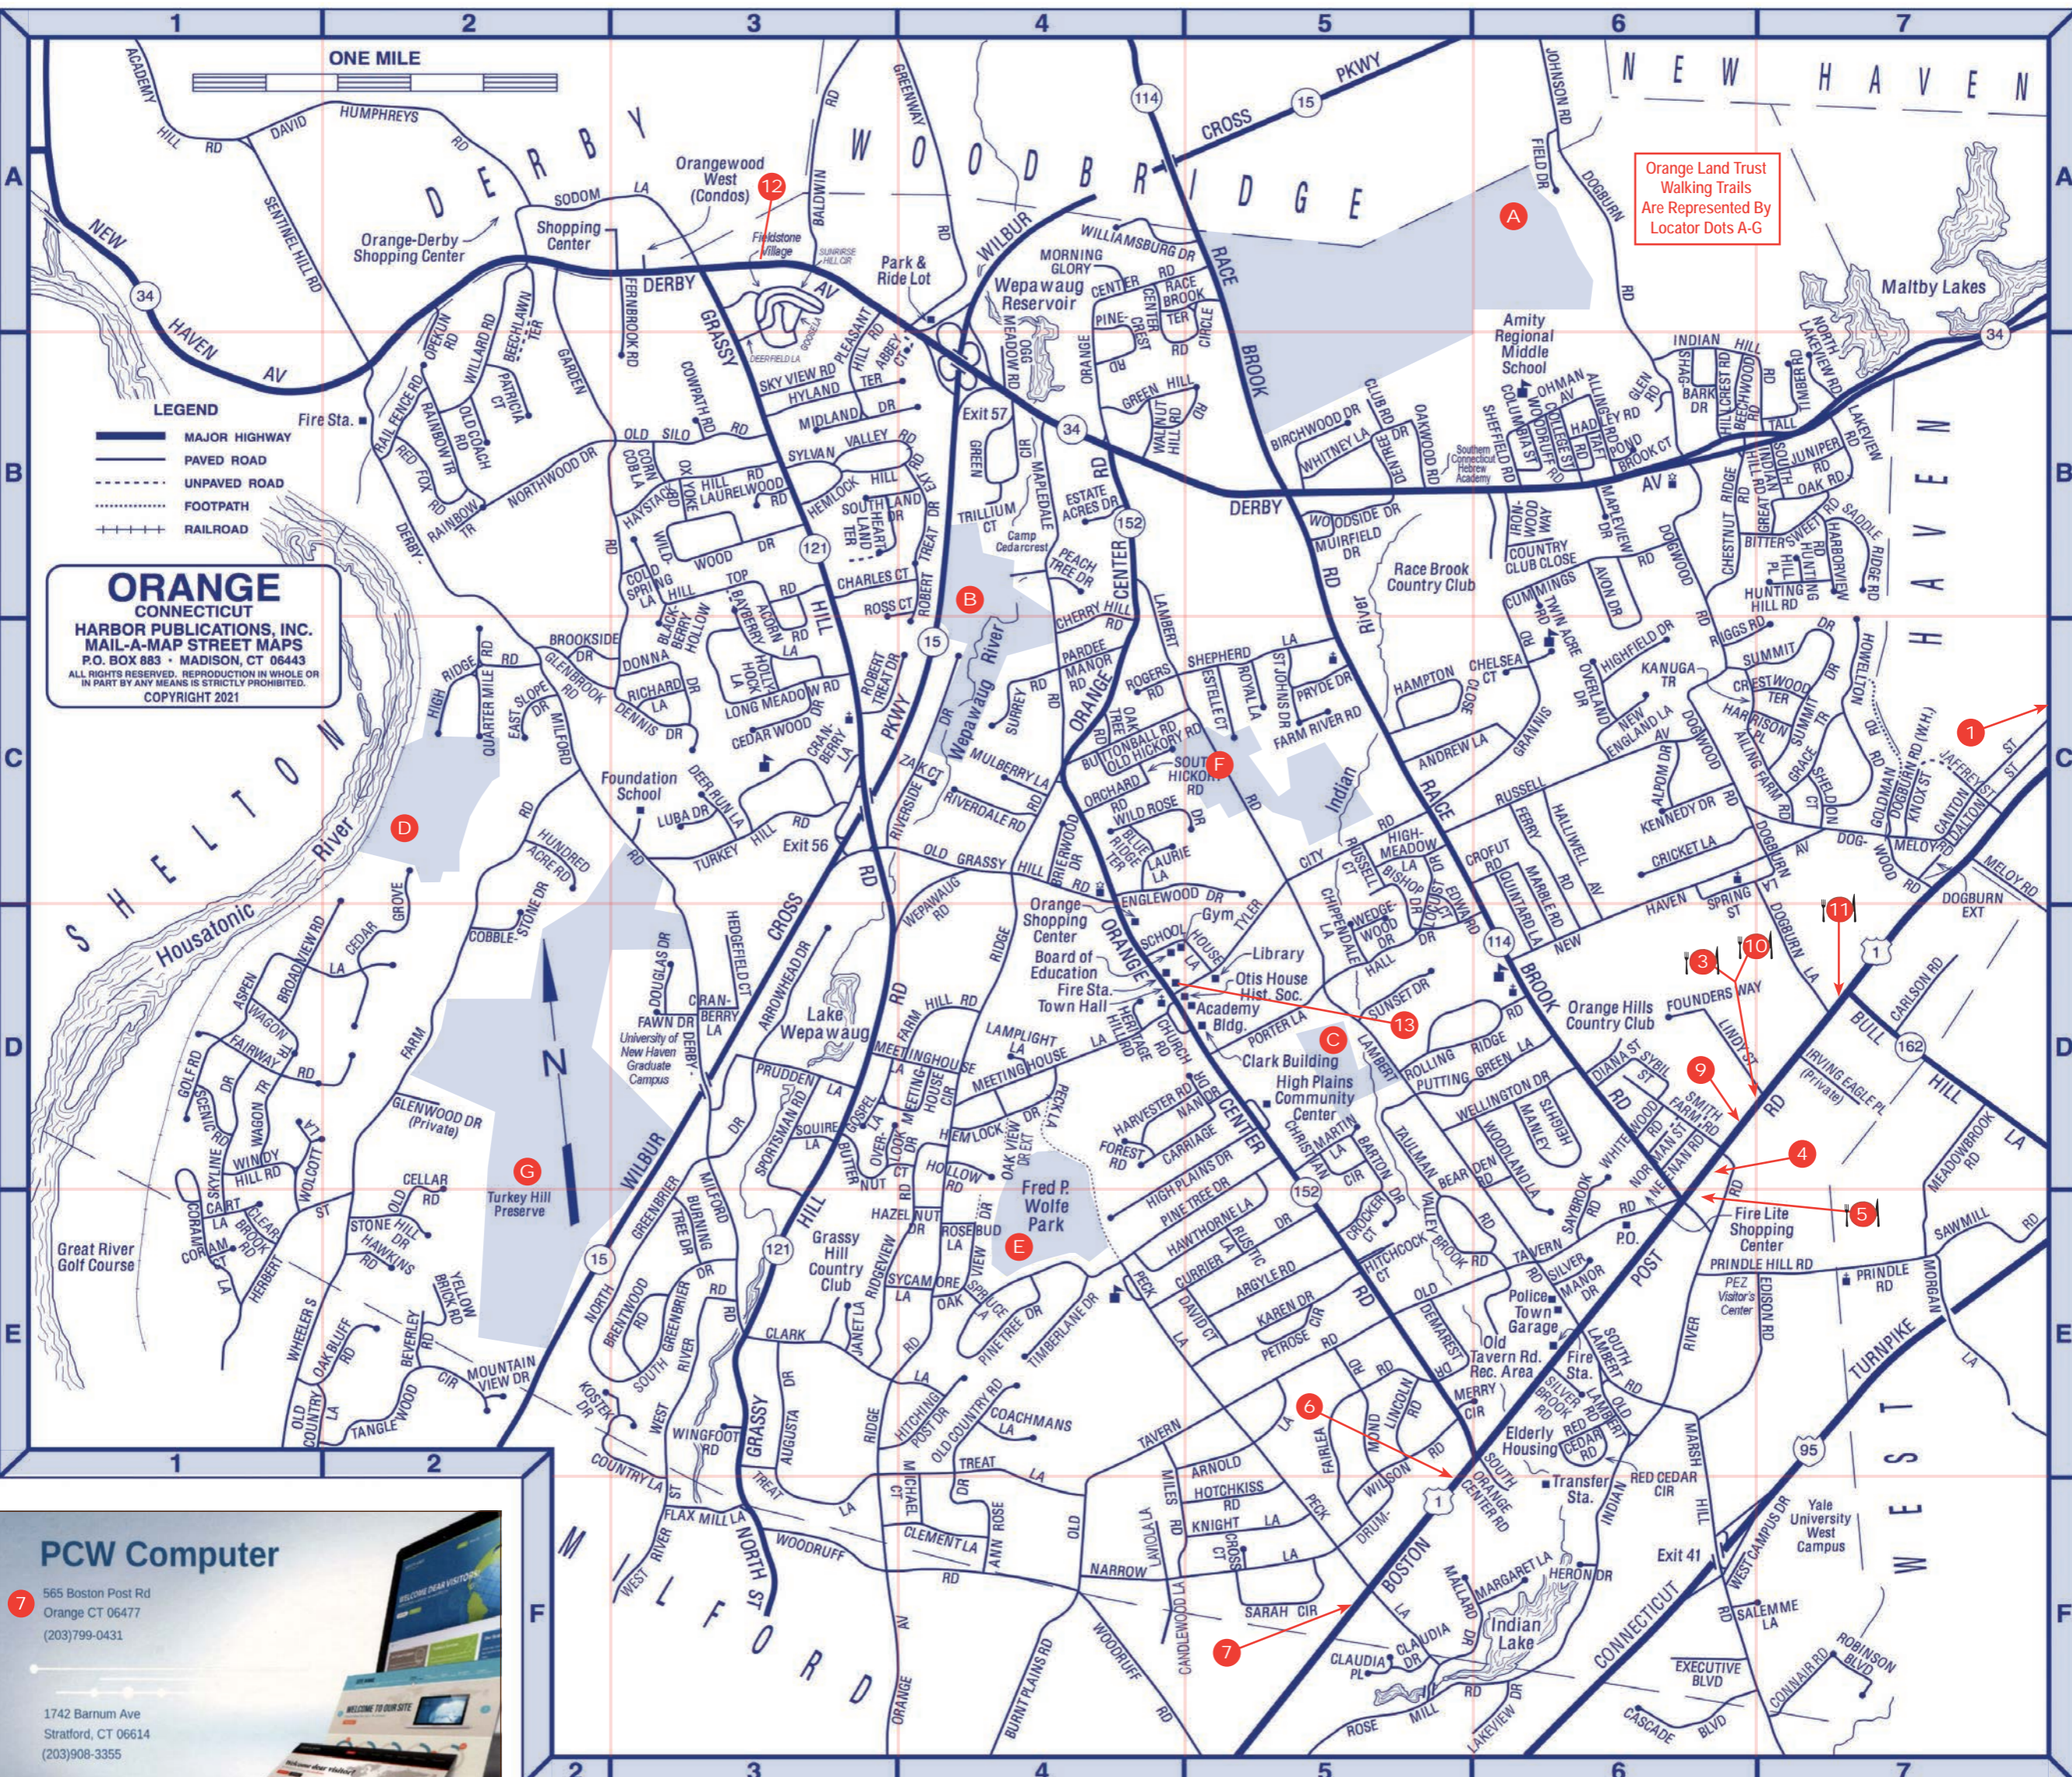

GRUBHUB **DOORDASH**

**BREAKFAST ALL DAY
LUNCH & DINNER**

GOODIES

DRIVE-THRU

111 Boston Post Road • Orange, CT 06477
Phone: 203-553-9944 • Fax: 203-553-9945
www.Goodiesorange.com

National Bicentennial Farm

FIELD VIEW FARM
Since 1639

- Ice Cream
- Veggies
- Hay
- Raw Milk
- Pasteurized Milk

707 Derby Turnpike, Orange, CT 06477
203-795-0571

Allstate
You're in good hands.

24-Hour Customer Service

Kyle Phillips
Agency Owner

Allstate Insurance Company
501 Boston Post Rd., Ste. 3
Orange, CT 06477

Phone 203-795-5577
Fax 203-795-4358
KylePhillips@allstate.com
www.allstate.com/kylephillips

CHINA PAVILION

185 Boston Post Road, Orange CT 06477
www.ChinaPavilionCT.com
203 - 795 - 3555

Open Daily 6 am-11 pm

Duchess
SERVED FAST

Breakfast • Lunch • Dinner • Sit Down or Drive Thru
240 Boston Post Road • Orange, CT • (203) 799-6919
www.goduchess.com

Preserving Open Space and Natural Resources

ORANGE LAND TRUST

Donations to: P.O. Box 785, Orange, CT 06477
orangelandtrust.org

Meetings on first Wednesday of each month at the High Plains Community Center at 7:30pm

Enjoy the Town's walking trails: **A** Racebrook Tract **B** Howard Brooks Conservation Area **C** Paul Ode Trails
D Housatonic Overlook **E** Fred P. Wolfe Park
F Ewen Farm Preserve **G** Turkey Hill Preserve

Need a fence? Ask us! Nobody builds 'em better!

205 Boston Post Road, Orange, CT • OrangeFence.com • 203-795-1321
License # HIC.0535641

PCW Computer

565 Boston Post Rd
Orange CT 06477
(203)799-0431

1742 Barnum Ave
Stratford, CT 06614
(203)908-3355