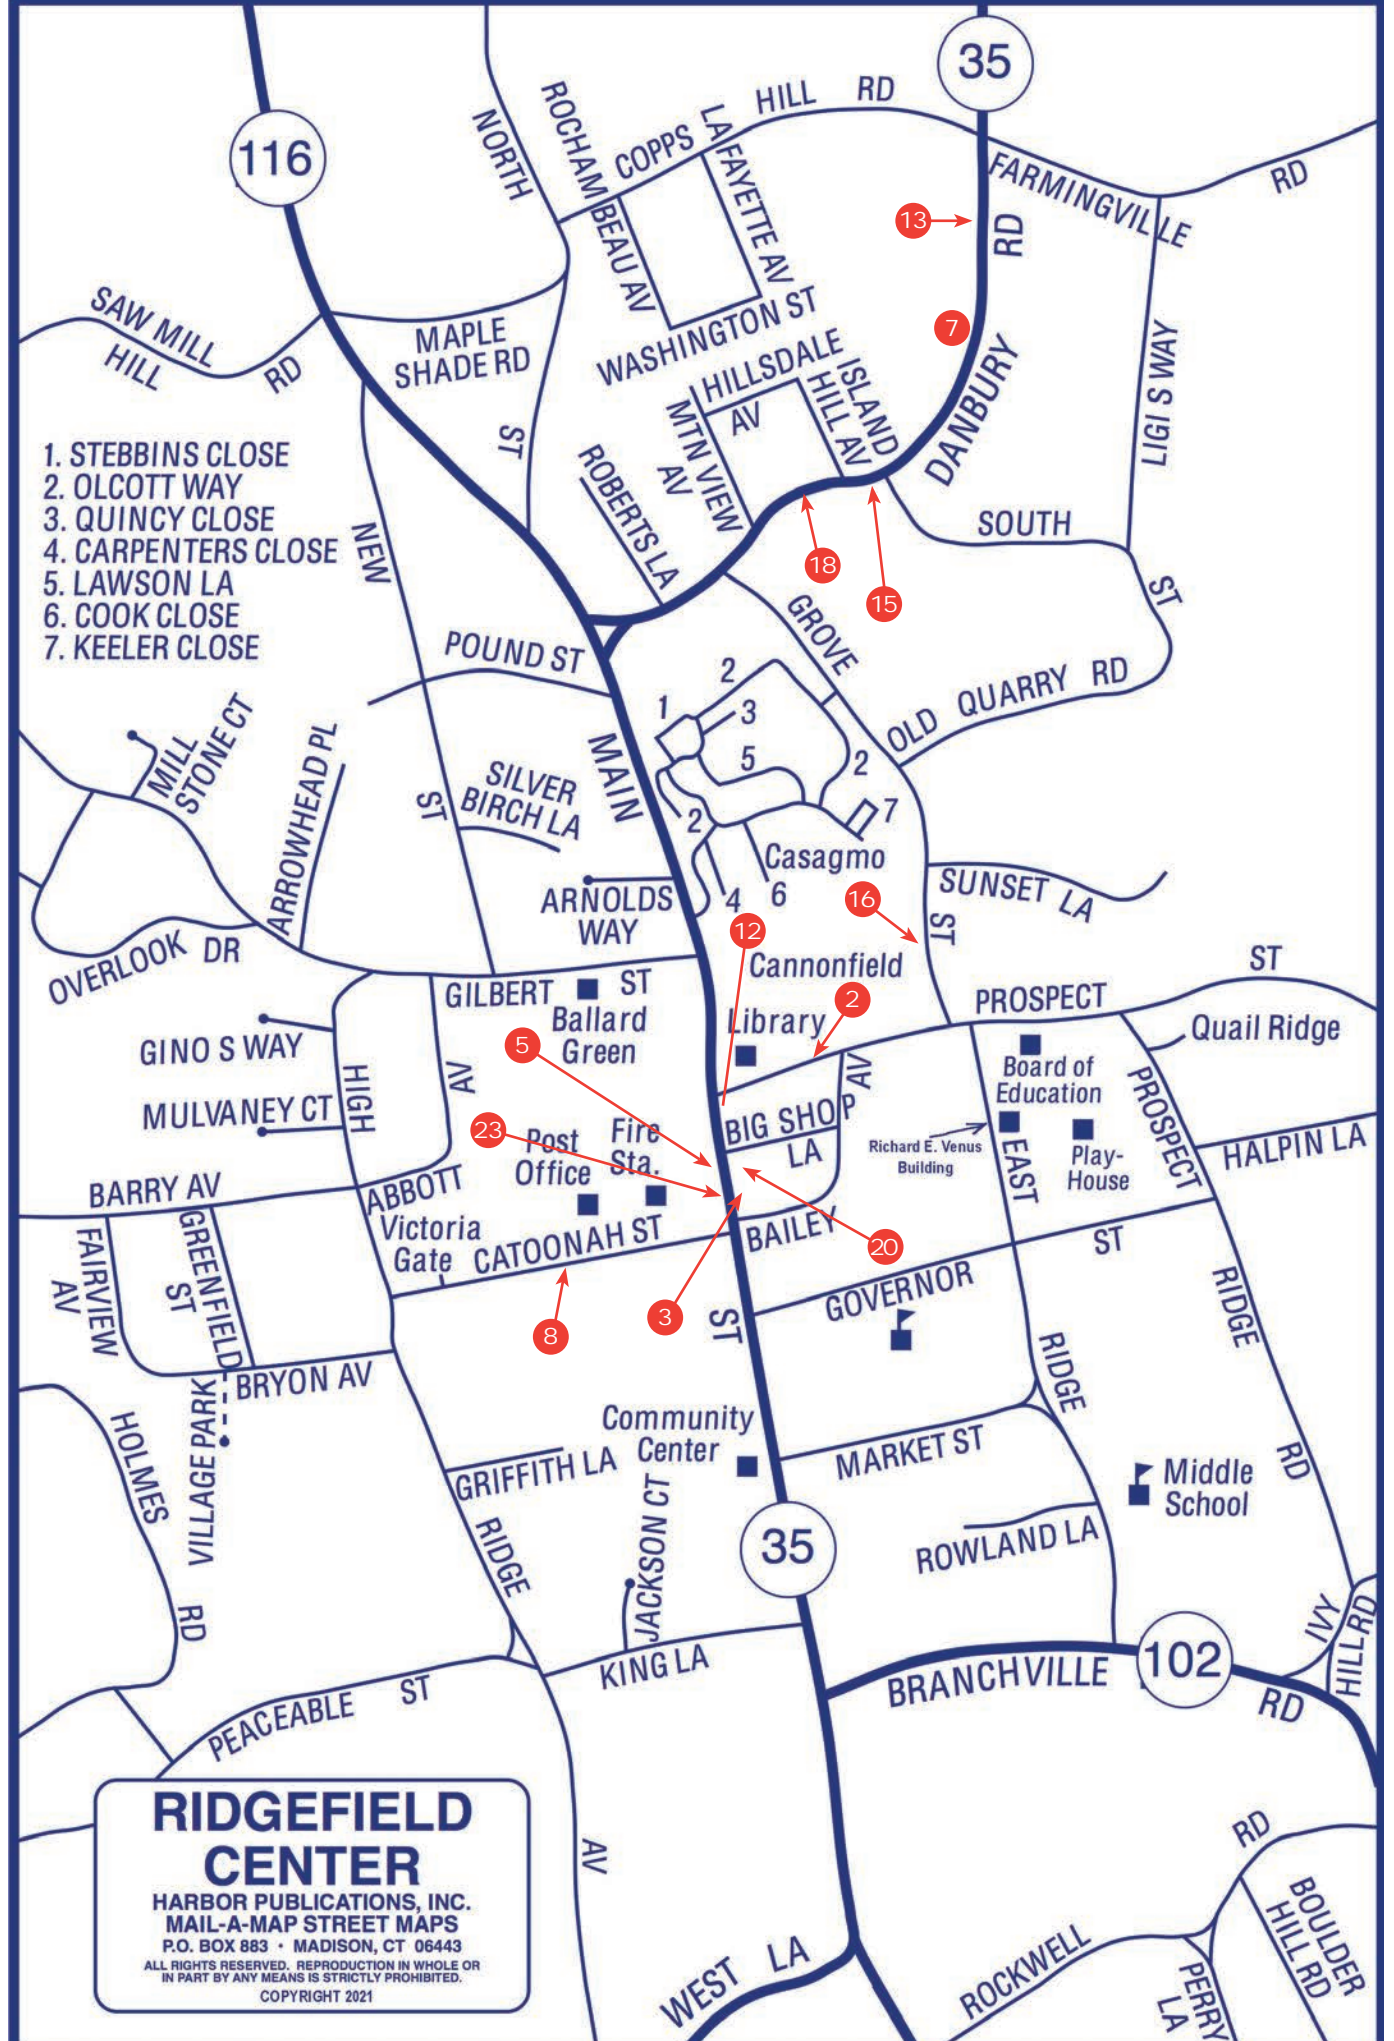

# MAIL-A-MAP® STREET MAP OF RIDGEFIELD INCLUDING BRANCHVILLE

"SUPPORT YOUR LOCAL BUSINESSES"

A DIVISION OF HARBOR PUBLICATIONS, INC.  
 P.O. Box 883 • Madison, CT 06443 • (203) 245-8009  
 www.mailamap.com  
 All Rights are reserved. Reproduction in whole or in part is strictly prohibited.  
 COPYRIGHT 2021