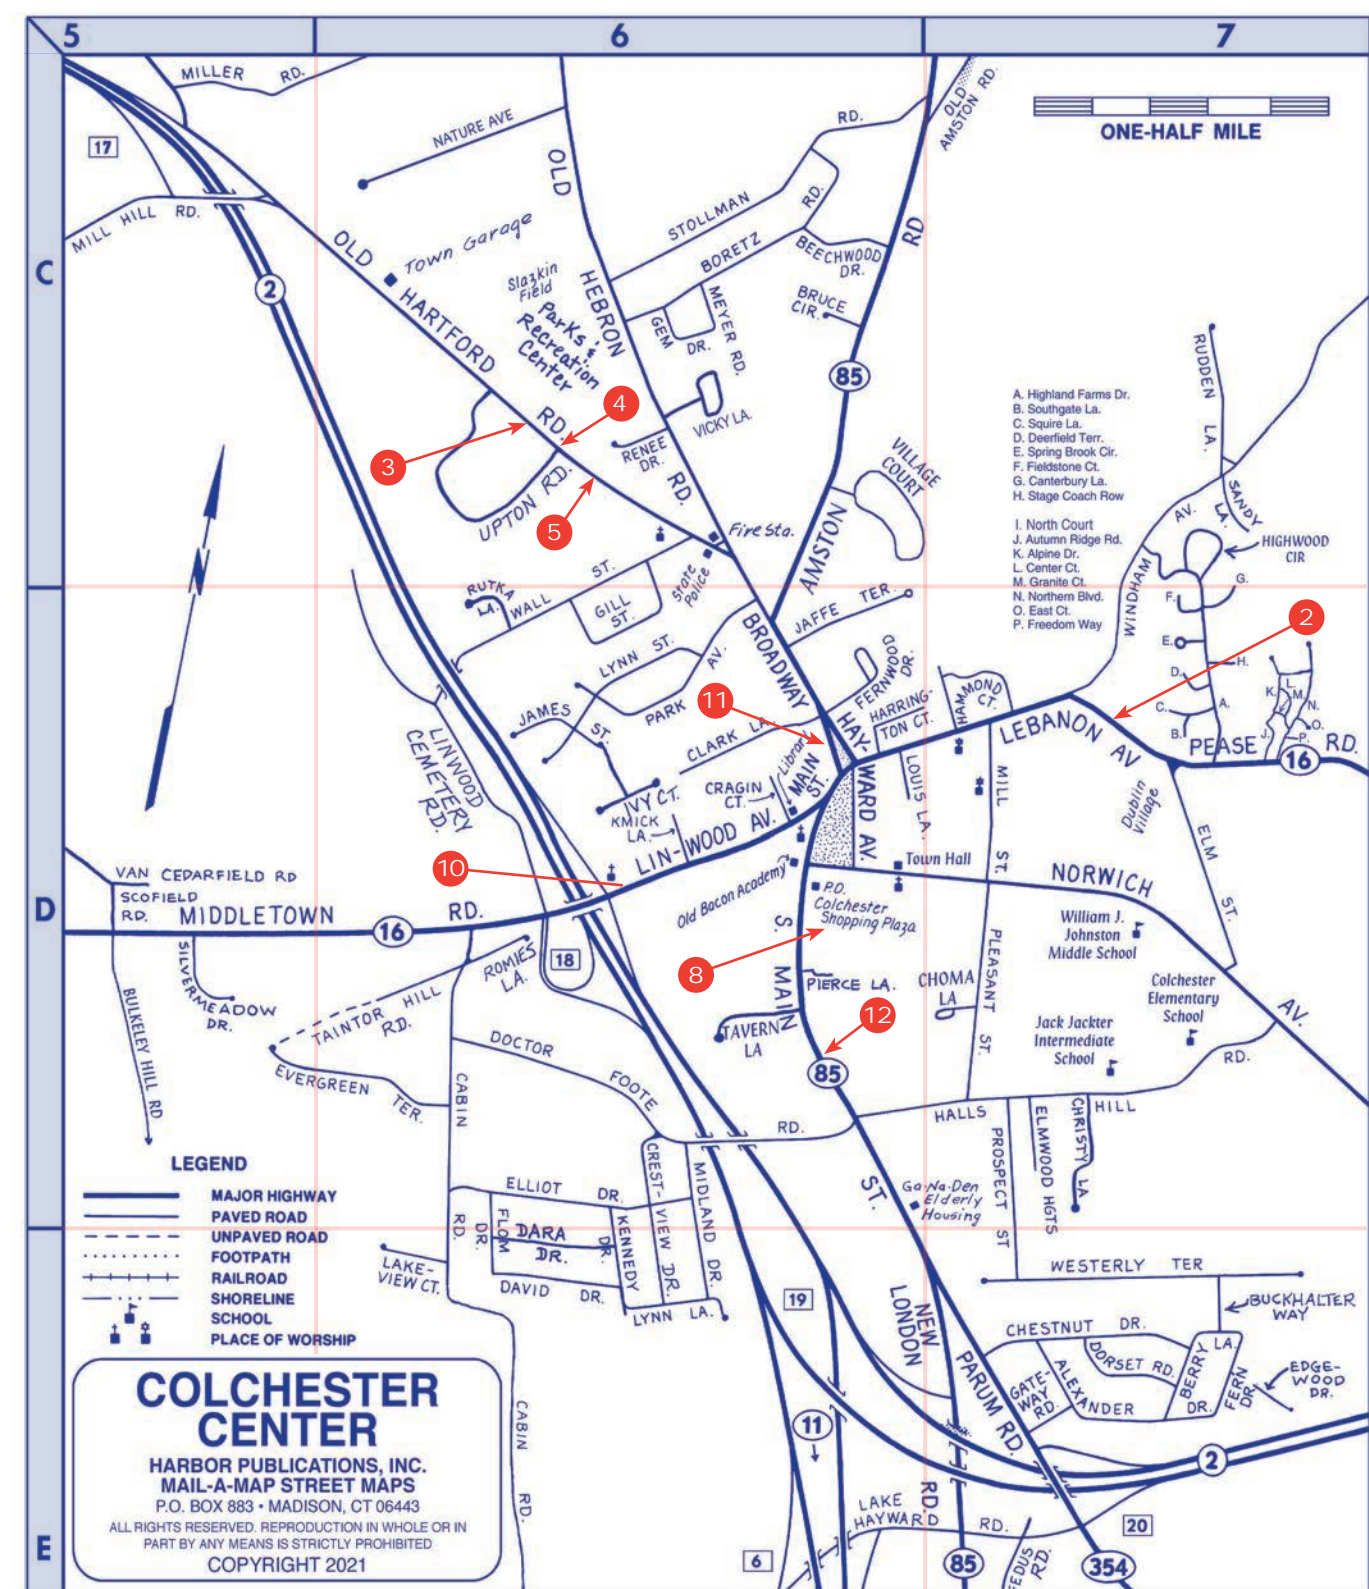

COLCHESTER CENTER
HARBOR PUBLICATIONS, INC.
MAIL-A-MAP STREET MAPS
P.O. BOX 883 • MADISON, CT 06443
ALL RIGHTS RESERVED. REPRODUCTION IN WHOLE OR IN PART BY ANY MEANS IS STRICTLY PROHIBITED.
COPYRIGHT 2021