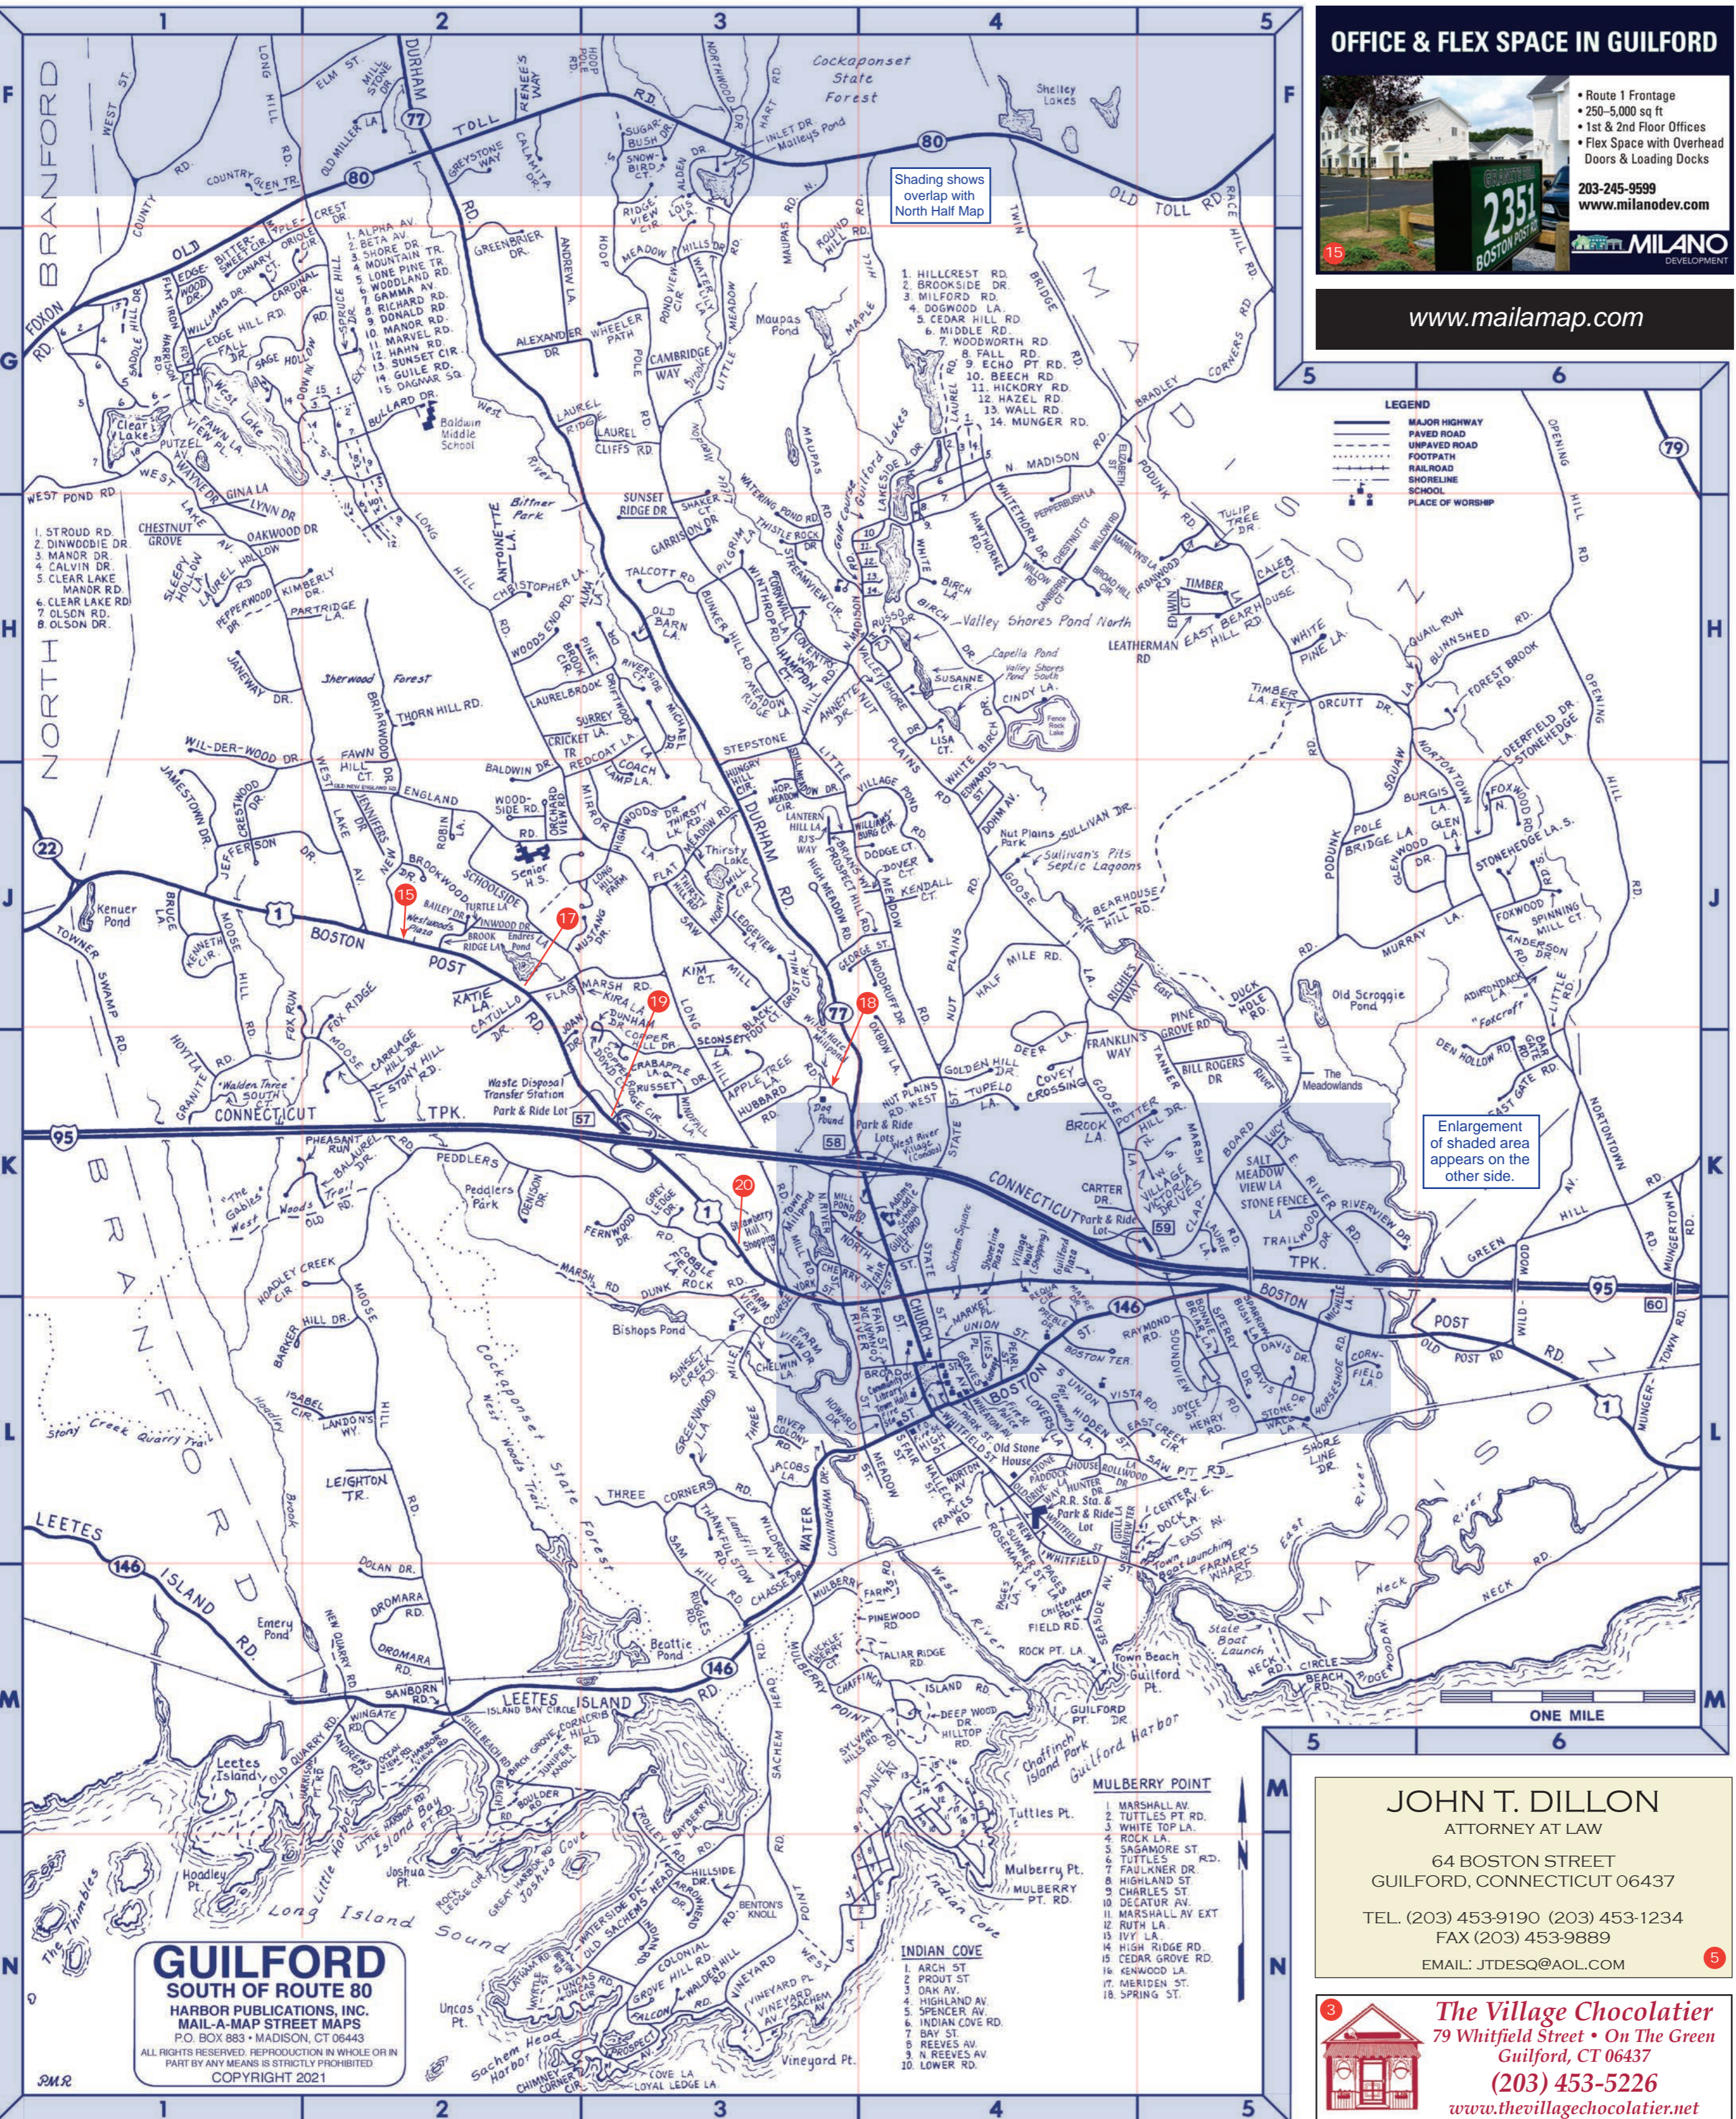

SWEITZER
Specializing in Residential & Commercial Waste Service
Also Available: Cleanout Service • Dumpsters • Junk Pick-Ups
New Haven & Middlesex Counties
(203) 245-8840 (860) 669-5506

PICK YOUR EXPERIENCE

LITTLE RED barini
FARM MARKET CURBSIDE WINERY • BAKERY PICK YOUR OWN ICE CREAM EVENTS • CSA

BISHOP'S ORCHARDS 150 years
FARM MARKET • WINERY

BISHOPSORCHARDS.COM
US RTE 1, 95 EXIT 57
1355 BOSTON POST RD • GUILFORD, CT 06437
203-453-2234 • 203-453-7666
OPEN MON-SAT 8AM-7PM, SUN 9AM-6PM
CALL 203-453-7666 FOR INFO ON OUR PICK YOUR OWN.

David Popolizio
475-355-5881
588 Boston Post Rd.
Guilford, CT 06437

MIKE & DAVE'S 14
ANTIQUE SHOP & CONSIGNMENT

Over 500,000 Promotional Products to Meet Your Every Business or Personal Need.

HARBOR PROMOTIONS
1 Orchard Park Road, Unit 8
P.O. Box 883 • Madison, Connecticut 06443
phone (203) 245-8009 • fax (203) 245-7645
www.harborpromotions.com

CINDERELLA'S ATTIC
women and children's consignment

MENS too!

1058 Boston Post Road Guilford
203-458-2211 CinderellasAtticCT.com

All Eyes ON YOU LLC.
LASHES • BROWS • ETC.

20 Water Street • Guilford, CT 06437
203-533-7266
www.alleyesonyouguilford.com

Carpanzano's Pizzeria
Pizza • Subs • Soup • Salad
Baked Dinners • Catering • Party Trays
FREE DELIVERY 4pm-9pm (Min. $15)
Mulberry Plaza
1200 Boston Post Rd. (Rt. 1) Guilford, CT 06437
(203) 453-7040
www.carpanzanos.com

Sachem WINE & SPIRITS
Wine • Liquor • Craft Beer • Cocktails • Ice • Premium Cigars
1795 Boston Post Road • Guilford, CT 06437
HOURS: MON-WED 9-8, THUR-SAT 9-9, SUN 10-5
PH: 203-453-5211

PAGE
Hardware & Appliance Co.
9 Boston Street, Guilford, CT 06437
203-453-5267 ~ www.pagehardware.com

Breakwater Books
81 Whitfield Street
Guilford, CT 06437
203-453-4141
Email: breakwaterbks.com
Website: breakwaterbooks.net

Jerry's Transmissions
Dostie Automotive
JERRY'S
620 Boston Post Road • Guilford, CT 06437
203-453-5177 • Fax 203-453-9144
dostieautomotive@yahoo.com

unique country charm...
Strawberry Hollow Farm
Harvey Smith
2171 Boston Post Rd.
Guilford, CT 06437
203-458-3579
Specializing in unusual horticultural decoratives
Handcrafted Collectible Folk Art
CELEBRATING OVER 50 YEARS IN BUSINESS

It's a connected world. Do your share.
For 30 ways to help the environment, write Earth Share, 3400 International Drive, NW, Suite 2K (AD4), Washington, DC 20008. Earth Share

To Order Maps Visit Our Website:
www.mailmap.com

WILLIAM RAVEIS
REAL ESTATE • MORTGAGE • INSURANCE

 Morgan Aery Insurance 203-668-1482	 Linda Heing 203-623-4959	 Rose Ciardiello 203-314-6269
 John Izzo 203-887-2574	 Leslie Pascale 203-710-9650	 Diane Popolizio 203-494-7435
 Ann Marie Vitello 203-215-2228	 Kelly Whiteman 607-434-1865	 Pam Kirby 203-988-8690
 Agota Perry Hill 505-463-2036	 Jane Cardarelli 203-605-9485	 Kimberly Bailey 203-627-6126
 Lisa Daniele 203-996-1011	 Nancy McGuin 860-961-1537	 Peter O'Donnell 203-800-5411

MADISON RACQUET & SWIM CLUB
Your Club For All Seasons

Year Round Swimming
Indoor/Outdoor Tennis
Paddle Tennis
Pickleball
Fitness Center

36 Scotland Rd. Madison CT 06443 | 203.245.9444 | www.madisonracquet.com

LEAKPROTECTUSA

David C. Colella, Jr.
President
Leak Protect USA, LLC
Tel: 203.884.6707
sales@leakprotectusa.com
www.leakprotectusa.com

David C. Colella Jr.
Agency Owner
The Colella Agency LLC / Guilford Allstate

Allstate
You're in good hands.
24-Hour Customer Service

34 York Street
Guilford, CT 06437
Phone 203-453-9981
Fax 203-453-1846
David.Colella@allstate.com
M-F 9-5
www.allstate.com/DavidColella
Auto, Home, Business and Life

Make a difference, become a foster parent.
Haz la diferencia, sea un padre de crianza.

ctfosteradopt.com
1-888-KID-HERO

The Village Chocolatier
79 Whitfield Street • On The Green
Guilford, CT 06437
(203) 453-5226
www.thevillagechocolatier.net