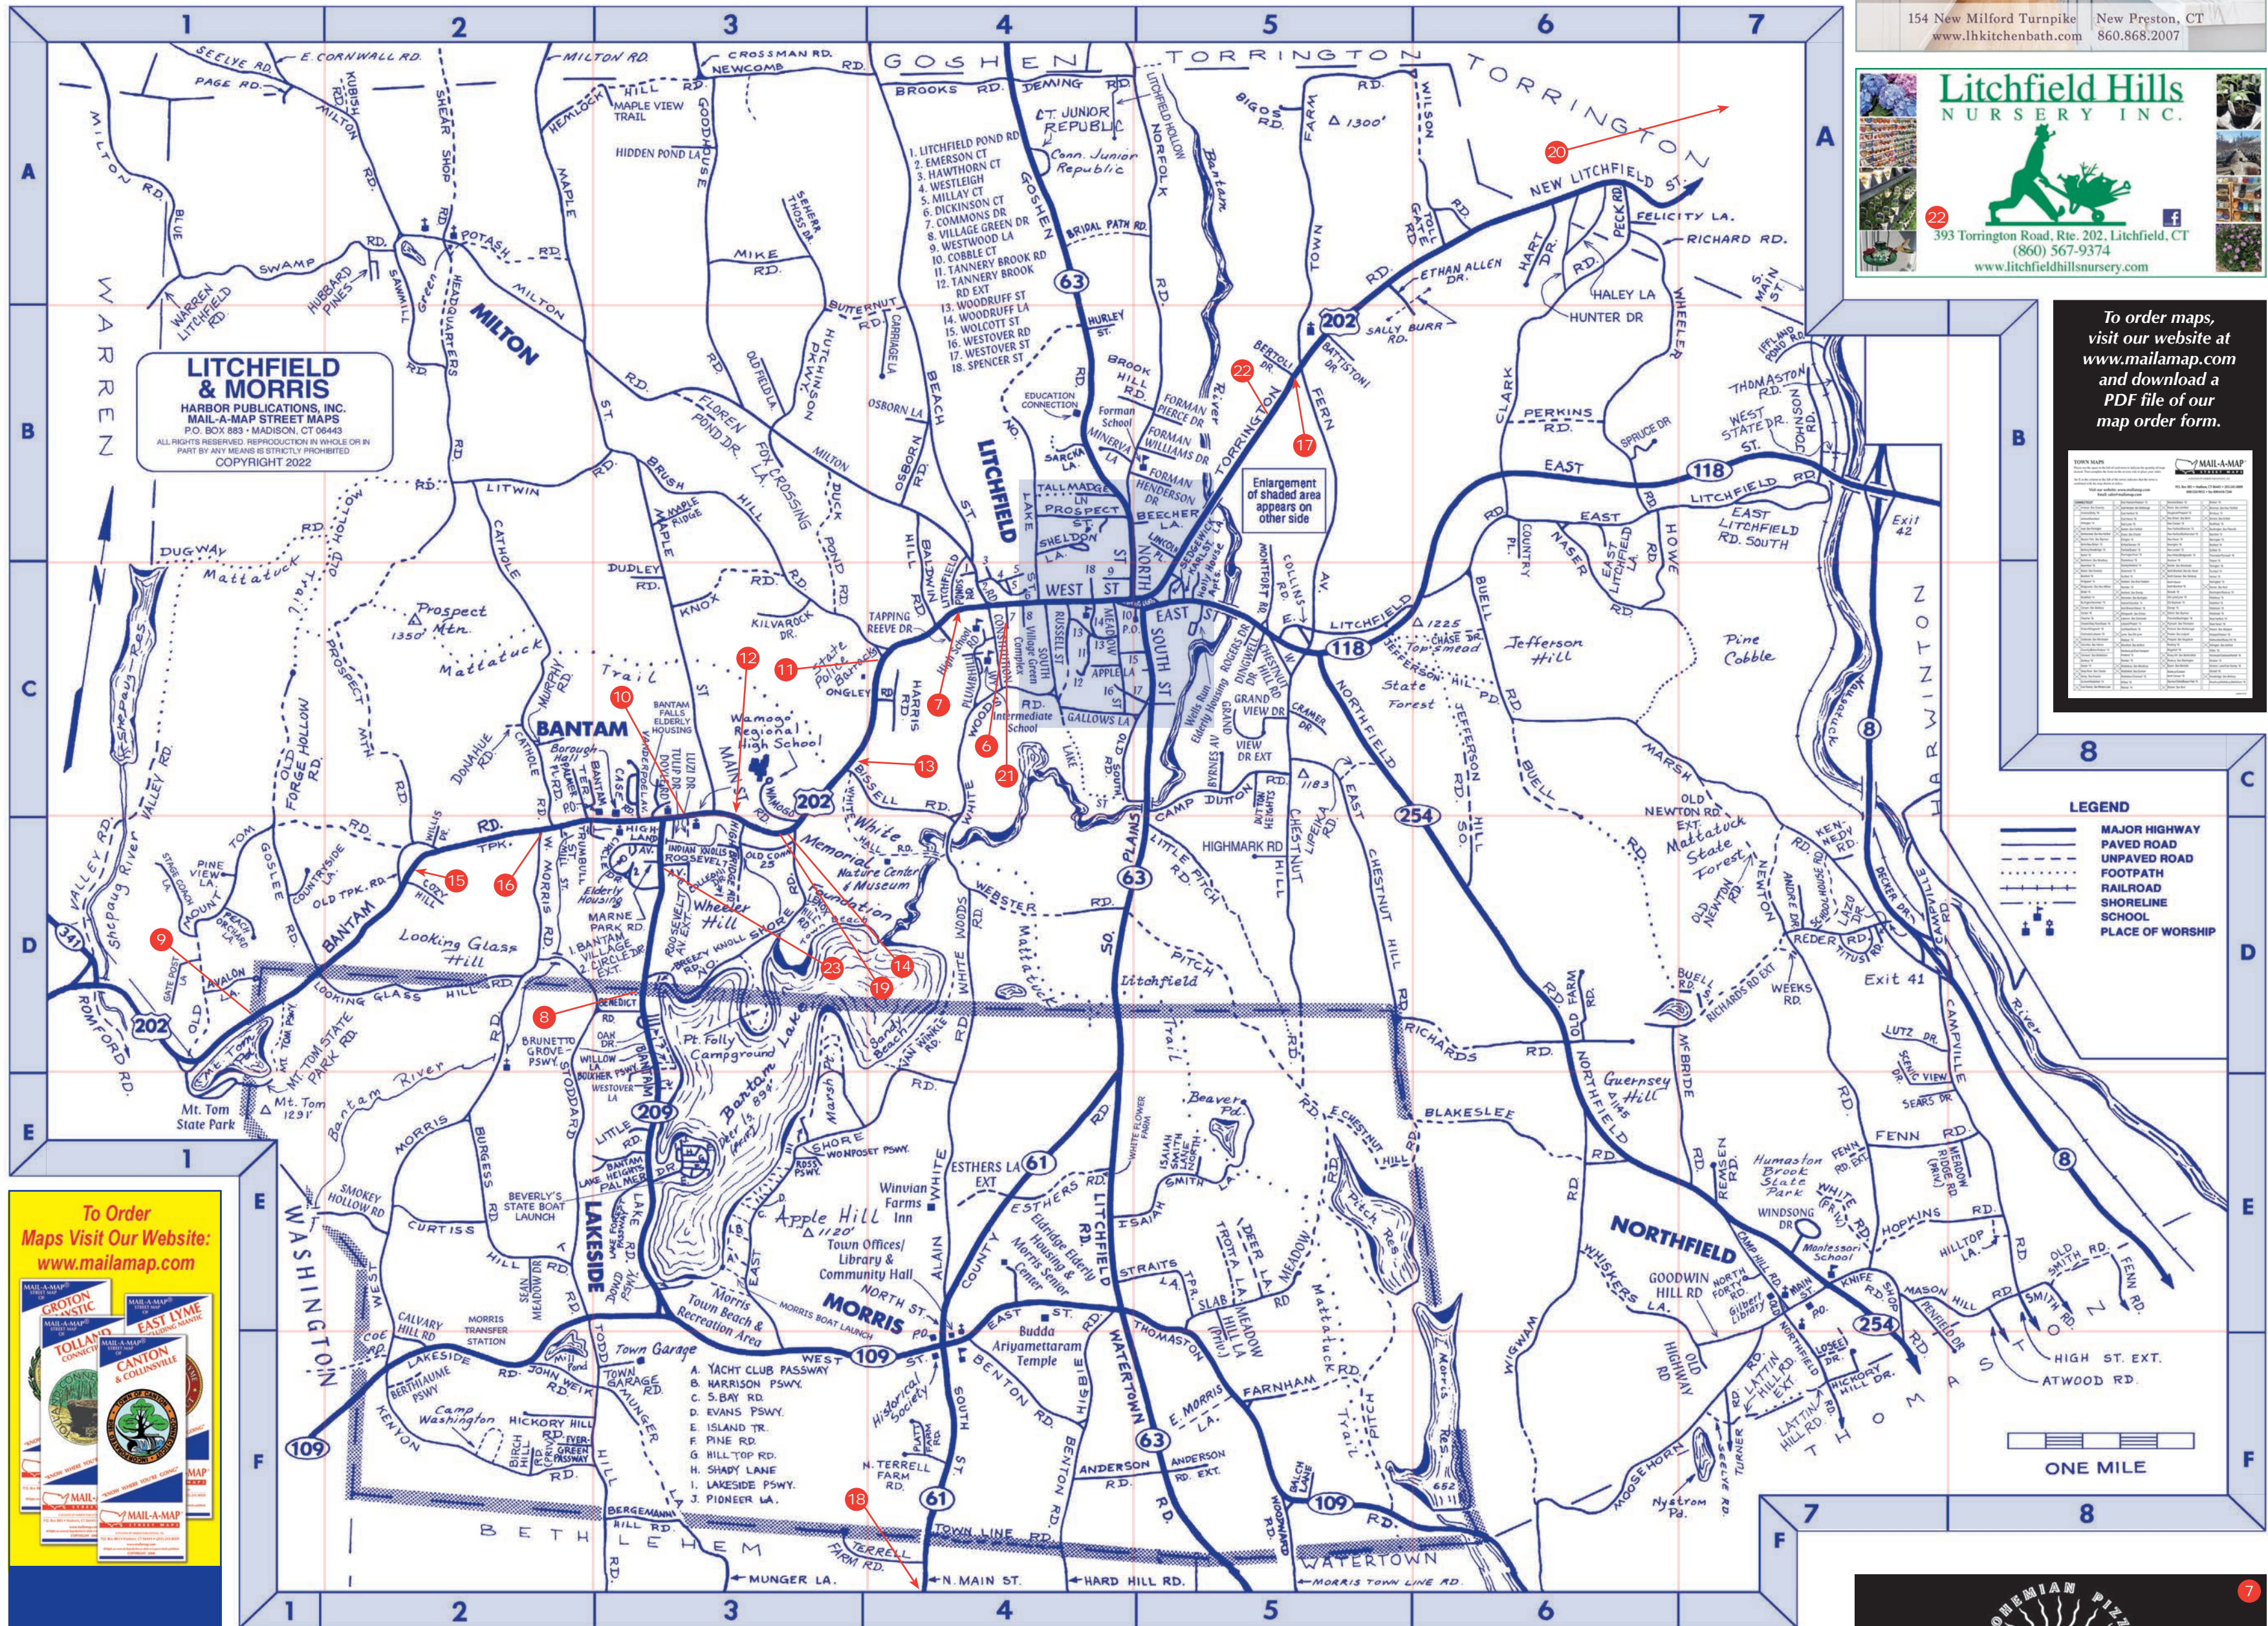

TOAST & CO

Locally owned breakfast & lunch café

Monday - Friday 6:30am - 3pm
Saturday & Sunday 7am - 3pm

860-567-0301
18 Commons Drive, Litchfield, CT 06759
www.toastandco.com

CATERING AVAILABLE

Download the Toast Takeout App

THE LITCHFIELD INN

432 Bantam Road, Litchfield, CT 06759
860.567.4503 www.litchfieldinnct.com

NORTHWEST CORNER VETERINARY HOSPITAL

Daniel B. Doyle, DVM
Christine C. Shupenis, DVM
Maria Schaub-Smith, DVM
Donelle C. Paine, DVM

860.567.0766
646 Bantam Rd • Bantam, CT 06750 | nwcornervet@gmail.com
www.northwestcornervet.com

Litchfield Hills Fitness
The Ultimate Location for a Healthy, Fun Workout!

On-site facilities & luxuries include: A welcoming, spacious, & sanitary environment equipped to provide a variety of services specifically tailored to your fitness grade and goals.

Litchfield Pet Supply
For Your Pets Health

Holistic Food - Treats - Supplements
Raw Diet - Toys - Bedding and more

860-567-7737

583 Bantam Road
Bantam CT 06750
litchfieldpet@bcglobal.net
m-f, 9:30-6, sat. 9:30-5, sun. 11-2

Nancy H Stokes Proprietor

LITCHFIELD HILLS KITCHEN & BATH

154 New Milford Turnpike New Preston, CT
www.lhkitchenbath.com 860.868.2007

Litchfield Hills NURSERY INC.

393 Torrington Road, Rte. 202, Litchfield, CT
(860) 567-9374
www.litchfieldhillsnursery.com

To order maps, visit our website at www.mailamap.com and download a PDF file of our map order form.

To Order Maps Visit Our Website: www.mailamap.com

CP Farmhouse

FINE AMISH-MADE FURNITURE & HOME DECOR

23 West Street • Litchfield, CT
860-361-9355
@cpfarmhouse

BETHLEHEM HARDWARE

Farm Supplies, Shavings, Blue Seal Feeds, Pet Supplies, Paint, Paint Matching, Lawn & Garden, Plumbing, Electrical, Propane Refills, Screen Repair, Glass & Plexi Cutting, Blade Sharpening, Key Cutting, Rug Doctor & more.

101 Main St South
Bethlehem CT 06751
203-266-5262
www.truevalue.com/bethlehem

True Value

OX HOLLOW FARM

860.354.3315
Judds Bridge Road
Find us at a farmers market near you!

eyes ON LITCHFIELD

Extraordinary Eyecare & Super Cool Eyewear

860-880-2020
17C Commons Dr.
Litchfield, CT 06759
www.eyesonlitchfield.com

BOHEMIAN PIZZA AND TACOS

Hours: Monday-Friday 3pm-10pm
Saturday and Sunday 11:30am-10pm

342 Bantam Road • Litchfield, CT 06759
860-567-3980
bohemianpizzaandtacos.com