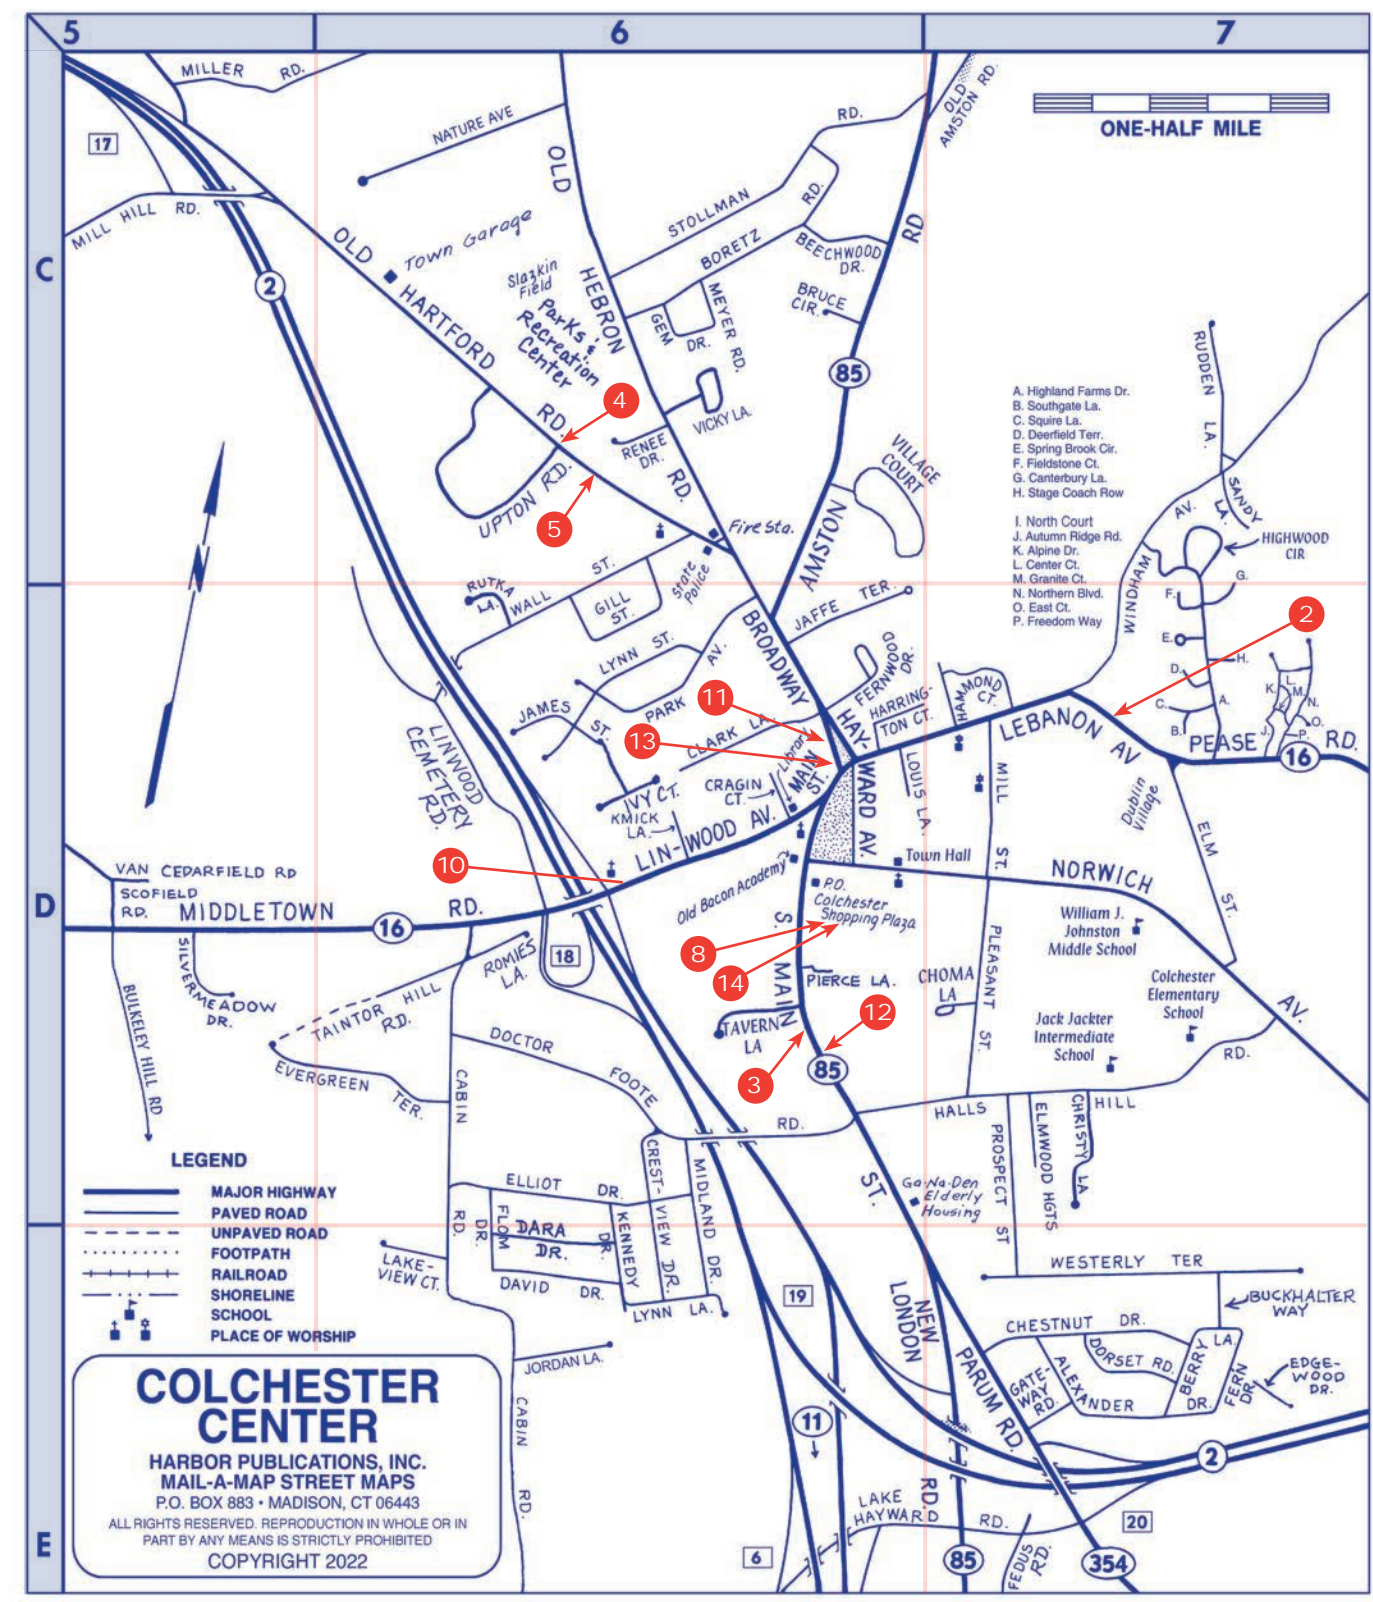

TO:

verizon
Wireless ZONE Premium Wireless Retailer

119 SOUTH MAIN STREET
COLCHESTER, CT 06415
(860) 537-1000 WIRELESSZONE.COM

Family Serving Families
Aurora-McCarthy FUNERAL HOME, INC.
167 OLD HARTFORD RD • COLCHESTER
(860) 537-9611
Please visit our website...
www.auroramccarthymemorialhome.com

Please call 800-524-9055 or email sales@mailamap.com, if you wish to advertise on the next printing of the Colchester and Lebanon street map.

The **Inishmor PUB**
More than 50 craft beers and 100 whiskeys!

NAMED THE #1 IRISH PUB IN CONNECTICUT BY BUZZFEED!

- Irish pub fare, salads, entrees, burgers and specialty sandwiches
- Fresh, locally-sourced ingredients
- Great children's menu

20 Main St., Colchester
860-603-2369
InishmorPub.com
[Facebook.com/inishmorpwb](https://www.facebook.com/inishmorpwb)

BOYDEN Real Estate CO

CTEast Home Team
R. Scott Boyden, CRB, ABR
Broker / Owner

232 South Main St.
Colchester, CT 06415
Office: (860) 537-9559
Cell: (860) 608-0769
CTEastTeam.com
E-Mail: SCOTT@CTEASTTEAM.COM

"Your Home Sold Guaranteed or We Buy It!"

The Plum Tomato

275 South Main St
Colchester
860-537-3996

1 New London Rd
Salem
860-892-5295

10 Chesterfield Rd
East Lyme
860-739-2054

Dine In | Take Out | Order Online
www.theplumtomato.com

Colchester SMOKER'S ZONE

CIGARS • PIPES • VAPES

119 S MAIN STREET | FRIED
COLCHESTER, CT 06415 | WWW.SMOKERSZONE.COM

LEBANON FACTS AND FIGURES

Location: In eastern Connecticut, southwest of Willimantic.

Area: 56.1 square miles.

Population: 7,108 (est. 2021).

Government: Selectmen, Town Meeting.

Public Safety: Resident State Trooper and Constables; Volunteer Fire Company; Ambu lance Service (Fire Department); Fire & Safety Complex (D4).

Schools: Lyman Memorial High (D4); Lebanon Elementary School (C4); Middle School (D4).

Library: Jonathan Trumbull Library (C4).

Lebanon Historical Museum: (C4).

Health Services: Public Health Nursing Service.

Principal Industry: Agriculture.

Post Office: Lebanon (C4) 06249.

Colchesterct.gov
LebanonCT.gov