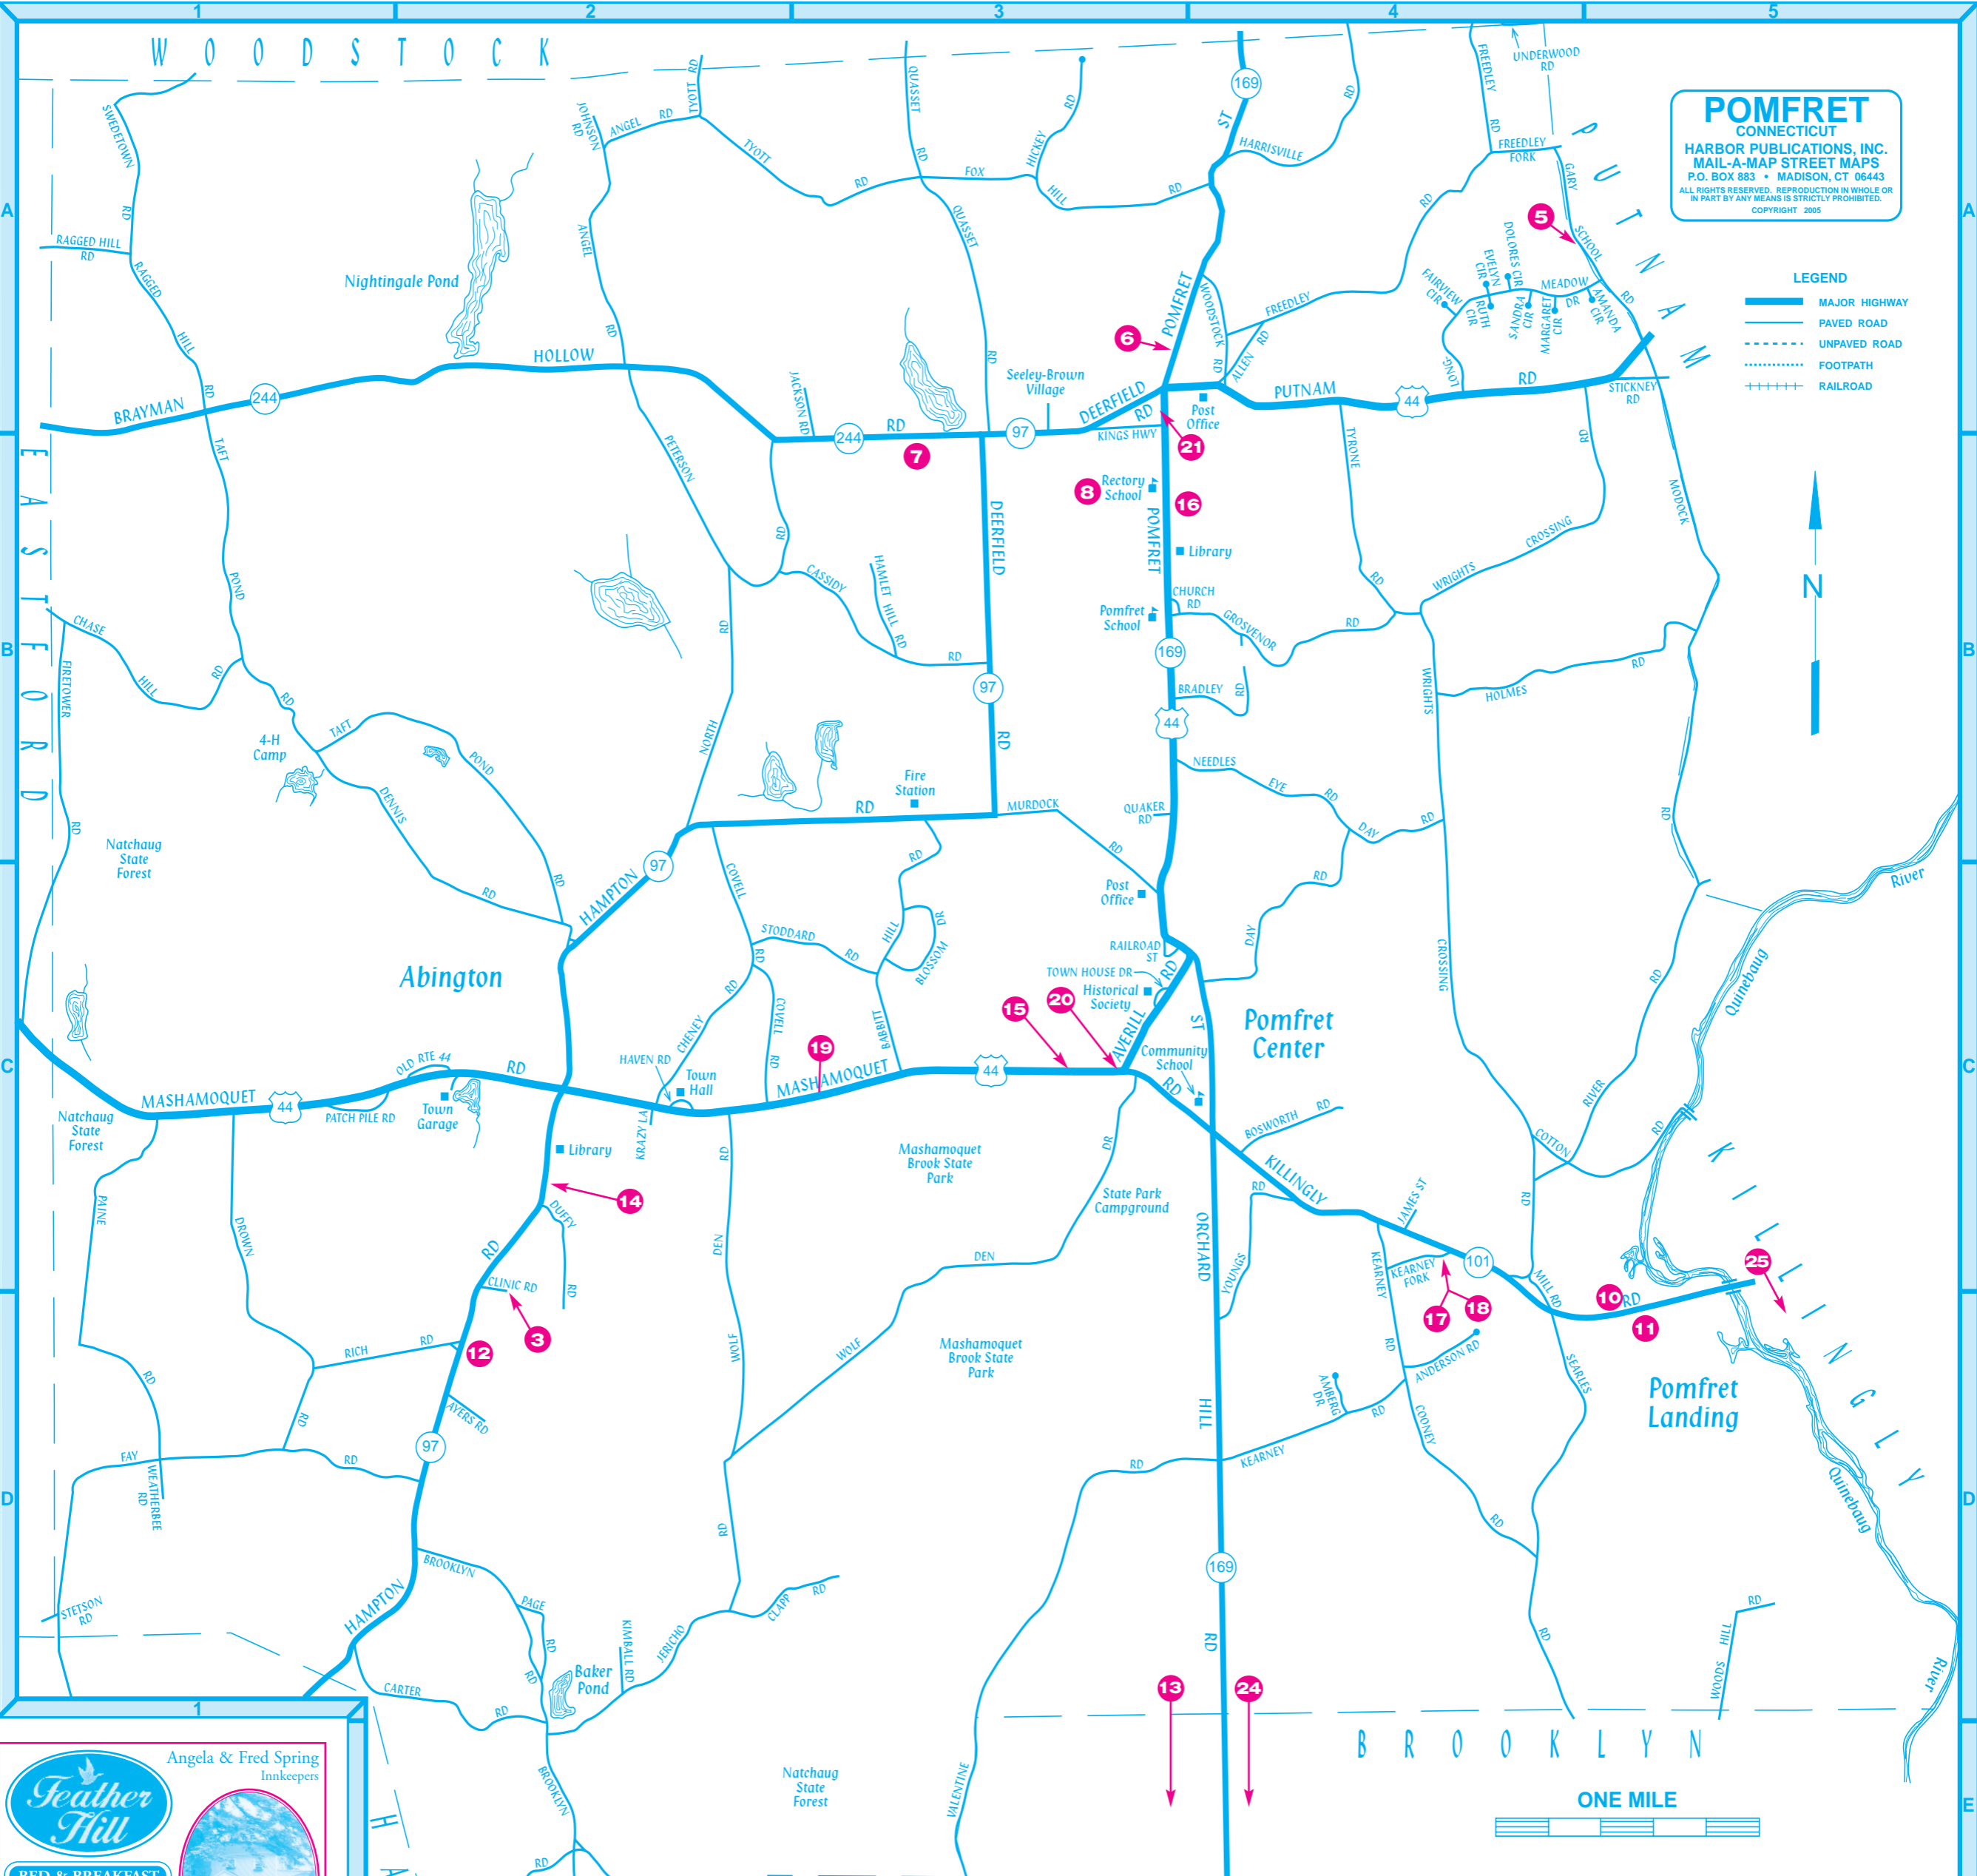

108 Wade Road • Pomfret, CT • 860.974.3549
sharpehill.com

KWP associates
Phone: (860) 928-1921
Fax: (860) 928-1924
E-Mail: kwp@snet.net

Boundary Surveys, ALTA Surveys, Feasibility Studies, Construction Inspection, Geotechnical Engineering, Subsurface Investigation, Phase I & II Site Assessments, Traffic Engineering, Septic System Design, Mortgage Plot Plans, Subdivisions, Roadway Design, Structural Design, Site Plans, Wetland Delineation and Special Inspections. **17**

SURVEYING - ENGINEERING - ENVIRONMENTAL CONSULTANTS
250 Killingly Road, Pomfret Center, CT 06259-0106

Soil Technology Associates, Inc.

Quality Assurance Testing For The Construction Industry
Soil Testing Services • Concrete Testing Services
Phone: (860) 928-5020 Fax: (860) 928-1924
250 Killingly Road,
Pomfret Center, CT 06259-0106

LONGMEADOW AUTOMOTIVE

Since 1989

QUALITY PRE-OWNED VEHICLES & SERVICE

92 GARY SCHOOL ROAD

928-5363

www.longmeadowauto.com

The Rectory School

528 Pomfret Street, Pomfret CT 06258

Careful Day School &
Boys Boarding Grades 5-9

Responsibility, Respect,
Honesty and Compassion

860-928 1328

Rectory Daycare
860 928 1808

Rectory Kindergarten
860 928 2130

www.rectoryschool.org

Angela & Fred Spring
Innkeepers

Feather Hill
BED & BREAKFAST

Located in the famed "Quiet Corner" of Connecticut-known as "The Last Green Valley," Feather Hill, built in 1936 on eight plus acres, offers the perfect respite in a beautiful country setting.

151 Mashamoquet Rd. (Rt. 44)
PO Box 10, Pomfret Center, CT 06259
Tel: 860-963-0522 • Fax: 860-928-0671
Toll Free: 866-963-0522

acspring@snet.net • featherhillbedandbreakfast.com **15**

Country Saunas **14**

By Design, LLC

Complete Parts & Service
Natural Stone Heating Units
Cedar Construction
Custom Built • Modular Units
Major Credit Cards Accepted

Visit Our Showroom
586 Hampton Rd.
Pomfret Center
William Millette
(860) 974-9113

Featuring **FINLANDER** SAUNAS

MILLETTE ENTERPRISES, LLC
Construction Services
New Homes • Additions • Remodeling
Insurance Repairs • Commercial

Box 414
586 Hampton Rd. Tel. (860) 974-9113
Pomfret Center, CT 06259 Fax (860) 974-2116

VINEYARD VALLEY GOLF CLUB

David J. Bellisle
Director of Golf Operations
(860) 974-2100 • Fax (860) 974-2149
www.vineyardvalleygolfclub.com **7**

Your
Local
Advertising
Investment

Over 500,000 Promotional Products to
Meet Your Every Business or
Personal Need.

We Can Imprint Your Name On...

PENS • PENCILS • MUGS • MAGNETS
CALENDARS • BAGS • HATS • KEY TAGS
FLASHLIGHTS • LETTER OPENERS
WATER BOTTLES • LICENSE PLATE HOLDERS
APPAREL • AND MORE...

10% off
First Order

CALL 800-524-9055
or visit our website at harborpromotions.com

Special Offer to All MAIL-A-MAP® Customers

7-page professionally designed
website which includes:

- Domain Name
- Reliable and Secure Hosting
- 5 Email Addresses
- No Design Fee
- No Contract
- Maintenance & Updates Included

$60 / month

CALL TOLL FREE:
800-601-6603

**LIMITED
TIME
OFFER**