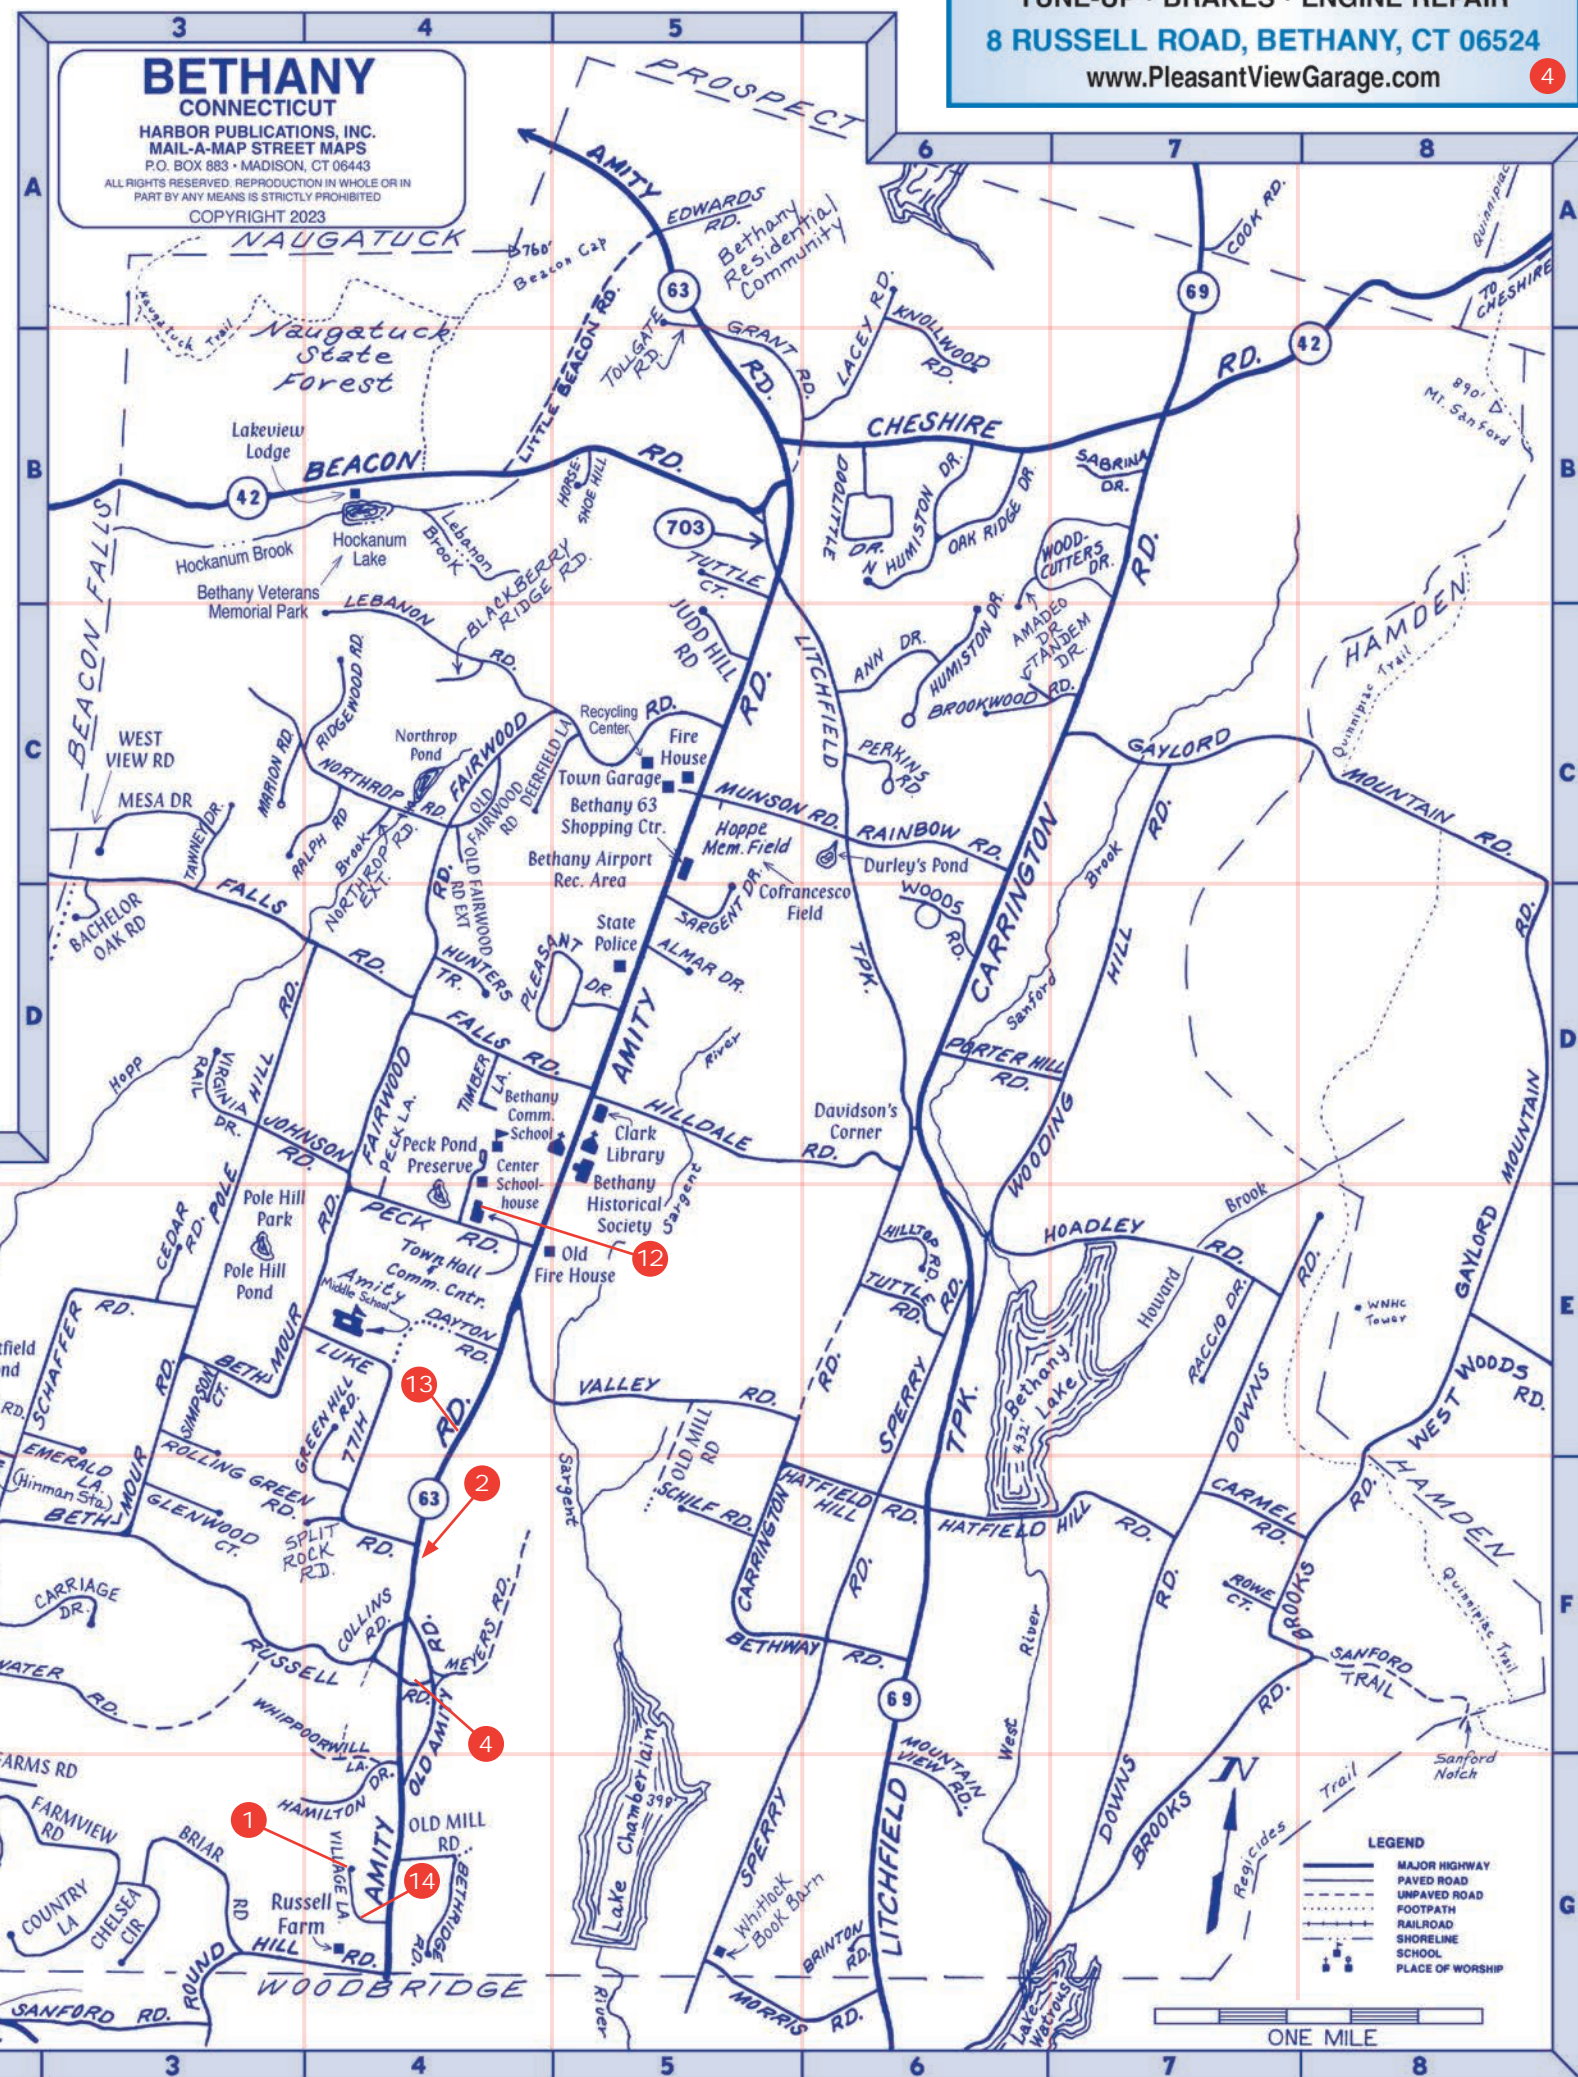

Lisa Crosby REALTOR®
203-906-8861
lrosby@houlihanlawrence.com
5
HOULIHAN LAWRENCE
WARECK D'OSTILIO
203-787-7800
Woodbridge
www.WDSELLS.com

**Selling or Buying?
Call today!**
Visit us at the Red Barn at
378 Amity Road Woodbridge, CT

BLACKHORSE EQUESTRIAN CENTER, LLC
325 AMITY ROAD, BETHANY, CT
(203) 393-2586 Cell: (860) 488-4285
13
• Riding and driving lessons offered year-round for all ages and abilities
• Horse boarding, training, sales
• Summer riding programs
• Birthday parties and other special events
• Proud Home to Blackhorse 4 Heroes
www.blackhorsecenter.com

Over 500,000 Promotional Products to Meet Your Every Business or Personal Need.
HARBOR PROMOTIONS
1 Orchard Park Road, Unit 8
P.O. Box 883
Madison, Connecticut 06443
phone (203) 245-8009 • fax (203) 245-7645
www.harborpromotions.com

Bunny Village Learning Center LLC
Infant, Toddler, Preschool • Full Time / Part Time
Year Round 7:00 am - 6:00 pm
www.bunnyvillage.com
41 Village Lane, Bethany • (203) 393-7378

PAUL HUBBARD (203) 393-0249
PHONE OR TEXT
PLEASANT VIEW GARAGE LLC
MAJOR / MINOR • GENERAL REPAIRS
CERTIFIED EMISSION REPAIRS
TUNE-UP • BRAKES • ENGINE REPAIR
8 RUSSELL ROAD, BETHANY, CT 06524
www.PleasantViewGarage.com

BETHANY STREET INDEX

Acorn Dr	G2	Earley Ct	G2	Marion Rd	C3	Route Conn 69	A7-G6
**Acorn Hill Rd	G1	Edwards Rd	A5	Mesa Dr	C3	Route Conn 703	B5
Almar Dr	D5	Emerald La	F3	Meyers Rd	F4	Russell Rd	F3
Amadeo Dr	B6-C6			Miller Rd	F1		
Amity Rd	A5-G4	Fairwood Rd	C4-D4	**Morris View	G5-G6	Sabrina Dr	B7
Anella Dr	G2	Falcon La	E1	Mountain View Rd	G6	Sanford Trail	F8
Ann Dr	C6	Falls Rd	D3-D5	Munson Rd	C5	**Sanford Rd	G3
Anthony Ct	F2	Farm View Rd	G2			Sargent Dr	D5
Atwater Rd	F2	Fatima Dr	E1	N Humiston Dr	B6	Schaffer Rd	E3
		Francis Dr	F2	Northrop Rd	C4	**Seymour Rd	G1-G2
Bachelor Oak Rd	D3			Northrop Rd Ext	C4	Schiff Rd	F5
Beacon Rd	B3-B5	Gaylord Mtn Rd	C7-E8			Simpson Ct	E3
Bear Hill Rd	F2-G1	Glenwood Ct	F3	Oak Ridge Dr	B6	Sperry Rd	E6-G5
Bethany Farms Rd	G2	Grant Rd	B5	Old Amity Rd	F4	Split Rock Rd	F4
Bethmour Rd	E3-G2	Green Hill Rd	E4	Old Fairwood Rd	C4		
Bethridge Rd	G4			Old Fairwood Ed Ext	C3	Tandem Dr	C6-C7
Bethway Rd	F5	Hamilton Dr	G4	Old Mill Rd	G4, E5-F5	Tawney Dr	C3
Blackberry Ridge Rd	C4	Hatfield Hill Rd	F6-F7			Timber La	D4
Briar Rd	G3	Hi-Ann Ct	F2	Peck La	E4	Tollgate Rd	B5
Brinton Rd	G6	High Rd	F1	Peck Rd	E4	Tuttle Ct	B5
Brooks Rd	F8-G7	Hilldale Rd	D5-D6	**Peck Hill Rd	G2	Tuttle Rd	E6
Brookwood Rd	C6	Hilltop Rd	E6	Perkins Rd	C6		
		Hinman Rd	E2	Pine Brook Crossing	G2	Valley Rd	E5
Carmel Rd	F7	Hoadley Rd	E7	Pleasant Dr	D5	Village La	G4
Carriage Dr	F2-F3	Hopp Brook La	F2	Pole Hill Rd	D3-E3	Virginia Rail Dr	D3
Carrington Rd	B7-F5	Hopp Brook Rd	F2	Poplar Swamp Rd	G2		
Cedar Rd	E3	Horseshoe Hill Rd	B5	Porter Hill Rd	D6	West View Rd	C3
Chelsea Cir	G3	Humiston Dr	C6	Prince Dr	F2	West Woods Rd (Hamden)	E8
Cheshire Rd	A8-B6	Hunter's Tr	D4				
Clay Rd	F2			Raccio Rd	E7	Whippoorwill La	G4
Coachman's La	E2	Johnson Rd	D4	Rainbow Rd	C6	Woods Rd	D6
Collins Rd	F4	Judd Hill Rd	C5	Ralph Rd	C3	Woodcutters Dr	B7
*Cook Rd	A7			Ridge Rd	F1	Wooding Hill Rd	C7-E6
Country La	G2-G3	Keegan Dr	F2	Ridgewood Dr	C4		
**Crestview Dr	G1	Knollwood Rd	A6	Robertson Dr	F2	*Prospect **Woodbridge	
Crestwood Rd	E1			Rolling Green Rd	F3		
		Lacey Rd	B6	Round Hill Rd	G3-G4		
Dayton Rd	E4	Lebanon Rd	C4	Rowe Ct	F7		
Deerfield La	C4	Litchfield Tpk	B6-G6	Route Conn 42	A8-B3		
Doolittle Dr	B6	Little Beacon Rd	B5	Route Conn 63	A4-G4		
Downs Rd	E7-G7	Luke Hill Rd	E4-F4	**Route Conn 67	G1-G2		

HEALTH CENTERED DENTISTRY
(203) 393-1570
www.garyrossdmd.com
GARY J. ROSS, D.M.D.
11 VILLAGE LANE OFFICE HOURS
BETHANY, CT 06524 BY APPOINTMENT

Make a difference, become a foster parent.
Haz la diferencia, sea un padre de crianza.
ctfosteradopt.com
1-888-KID-HERO

It's a connected world. Do your share.
For 30 ways to help the environment, write Earth Share, 3400 International Drive, NW, Suite 2K, (AD4), Washington, DC 20008.
Earth Share

www.mailamap.com

Paula Cofrancesco
First Selectwoman
203-393-2100 Ext. 1100
Website: www.bethany-ct.com