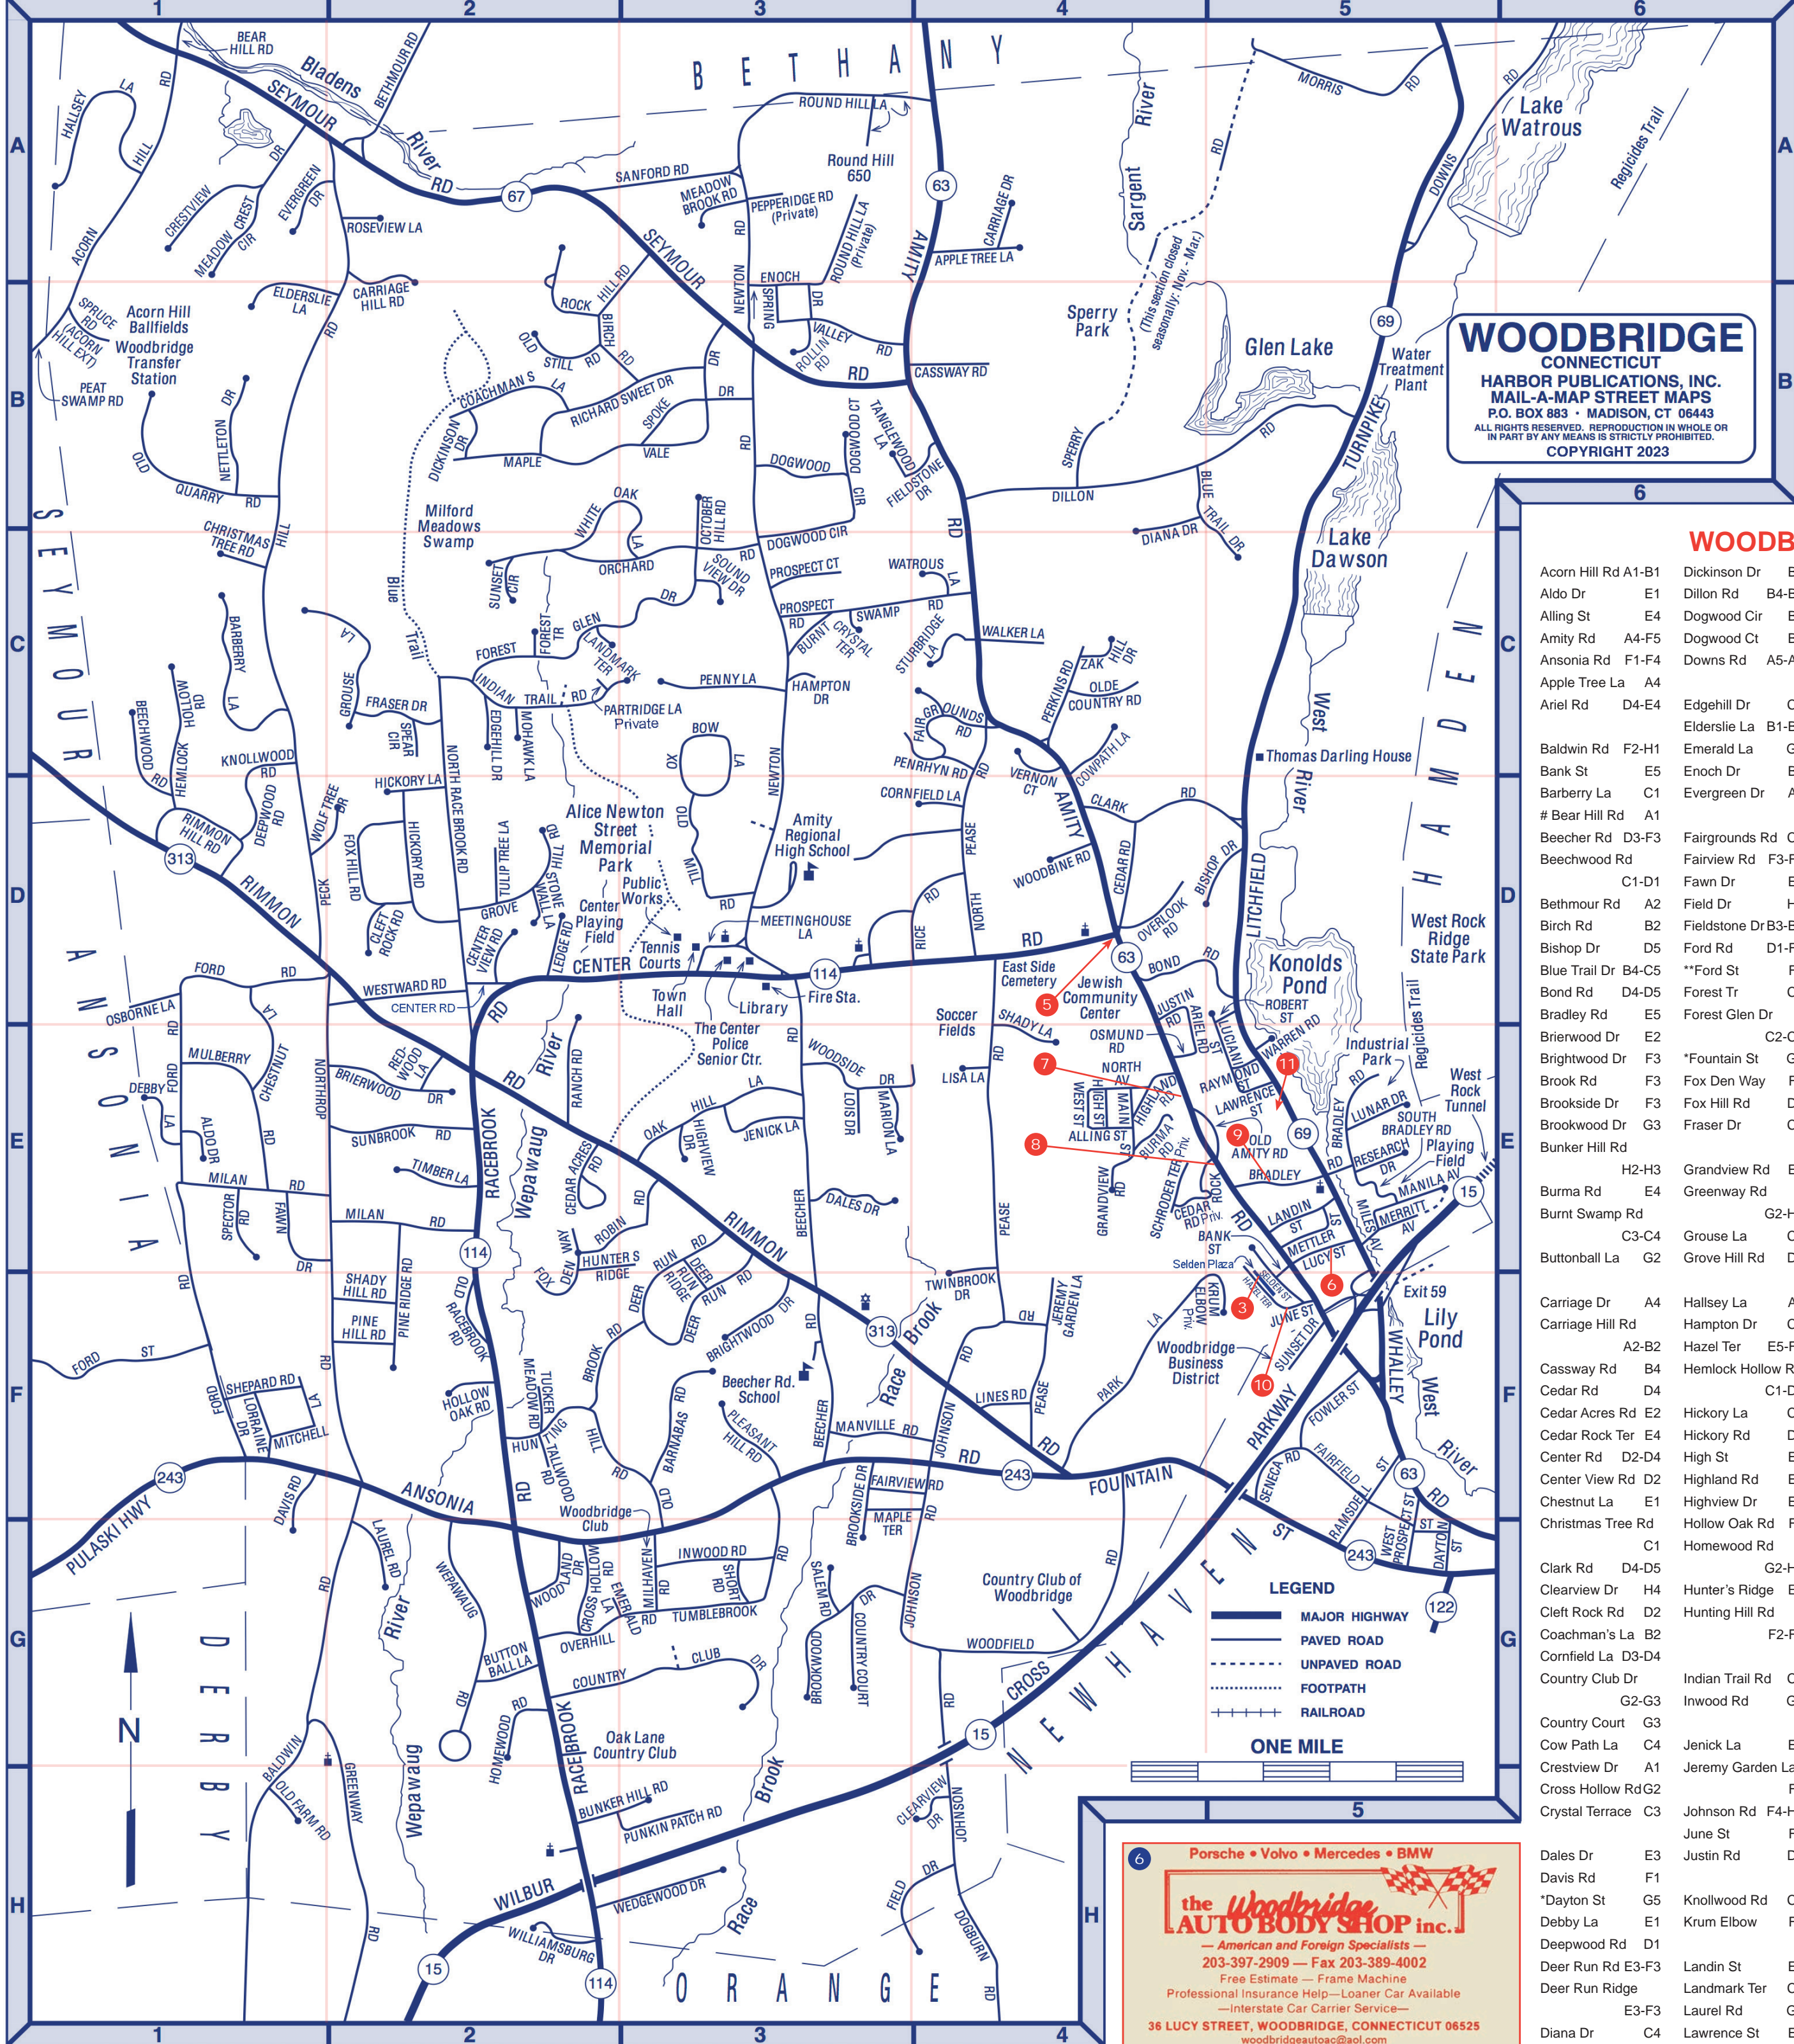

Brookside Farm Market
324 Amity Road
Woodbridge, CT 06525
1-203-298-0659
Brooksidefm@gmail.com

COMMERCIAL • RESIDENTIAL

CAPASSO LANDSCAPING LLC
AND TREE REMOVAL
DESIGN • BUILD • MAINTAIN

203-430-1555
Thomas Capasso
256 Amity Road • Bethany, CT 06524
capassolandscaping@gmail.com • www.capassolandscaping.com

D'Aniello's AMITY BIKE
Guy & Kurt D'Aniello
Bicycle Sales, Service & Repair
18 Selden Street • Woodbridge, CT 06525 • (203) 387-6734
amitybicycles.com

Specialists Available in Surgery, Cardiology, and Ultrasound

Woodbridge Veterinary Hospital

1746 Litchfield Turnpike
Woodbridge, CT 06525
24 Hour Emergency Service 203-387-0113

Wines And Spirits Of Woodbridge

WE DELIVER!
Hours: Sunday & Monday Closed
Tuesday-Saturday 11am-8pm
Telephone: 203-298-9769
245 Amity Road, Suite 109
(Entrance Via Bradley Road)
Woodbridge, CT 06525
www.wineandspiritsofwoodbridge.com

HEALTH CENTERED DENTISTRY
(203) 393-1570
www.garyrossdmd.com

GARY J. ROSS, D.M.D.

11 VILLAGE LANE OFFICE HOURS BY APPOINTMENT
BETHANY, CT 06524

Over 500,000 Promotional Products to Meet Your Every Business or Personal Need.

HARBOR PROMOTIONS
1 Orchard Park Road, Unit 8
P.O. Box 883
Madison, Connecticut 06443
phone (203) 245-8009 • fax (203) 245-7645
www.harborpromotions.com

Lisa Crosby REALTOR®
203-906-8861
lrosby@houlahanlawrence.com

Selling or Buying? Call today!
Visit us at the Red Barn at 378 Amity Road Woodbridge, CT

HOULIHAN LAWRENCE
WARECK D'OSTILIO
203-787-7800
Woodbridge
www.WDSSELLS.com

Make a difference, become a foster parent.
Haz la diferencia, sea un padre de crianza.

ctfosteradopt.com
1-888-KID-HERO

WOODBIDGE CONNECTICUT
HARBOR PUBLICATIONS, INC.
MAIL-A-MAP STREET MAPS
P.O. BOX 883 • MADISON, CT 06443
ALL RIGHTS RESERVED. REPRODUCTION IN WHOLE OR IN PART BY ANY MEANS IS STRICTLY PROHIBITED.
COPYRIGHT 2023

WOODBIDGE STREET INDEX