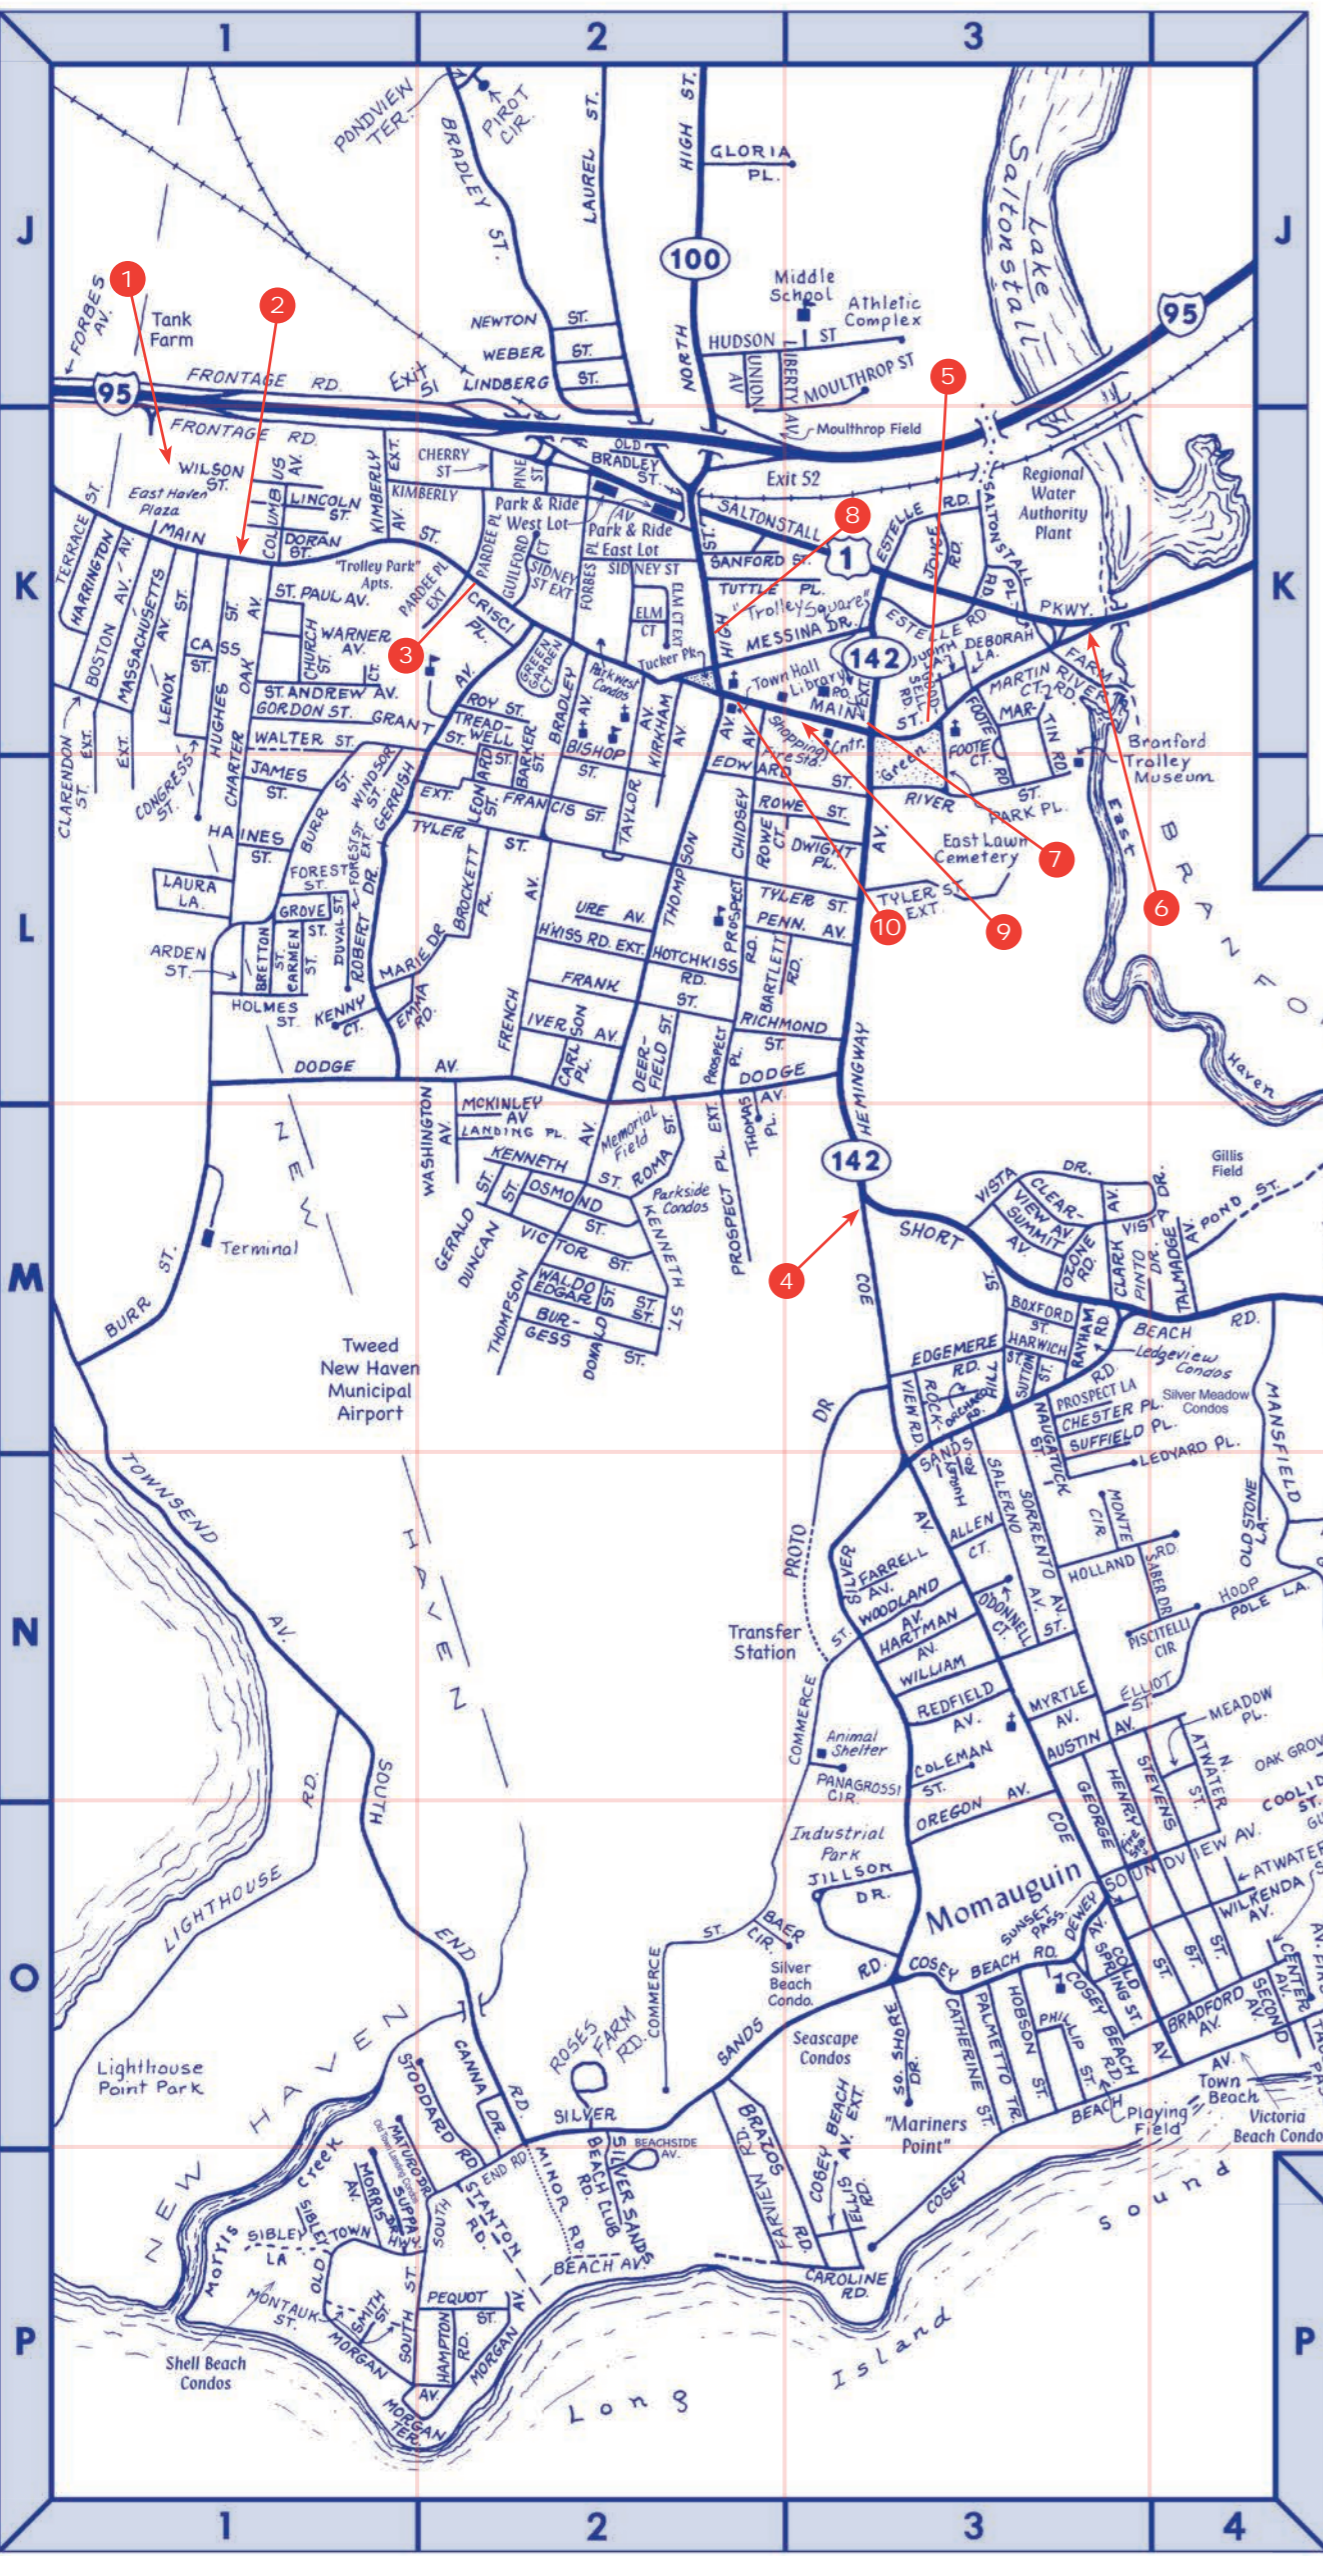

MAIL-A-MAP®
STREET MAP
OF
EAST HAVEN
CONNECTICUT

TOWN OF EAST HAVEN
CONNECTICUT

COUNTRY KITCHEN

BREAKFAST & LUNCH

HOURS
Monday - Friday 6:00AM - 2:00PM
Saturday 6:00AM - 1:00PM
Sunday 7:00AM - 1:00PM

203.469.7433

220 Main Street • East Haven, CT 06512
Take Out Service • Gift Certificates
MASTER • VISA • AMERICAN EXPRESS • DISCOVER
CREDIT/DEBIT - $10 minimum

Don't Forget To Catch A Show At Our New
Performing Arts & Event Venue:

CABARET ON MAIN

597 MAIN STREET
EAST HAVEN, CT 06512
WWW.NHAOPA.COM
WWW.CABARET-ON-MAIN.COM

Classic Touch
Full Service Family Salon

Senior haircuts $15 everyday

199 Main Street
Trolley Square Plaza, East Haven
203-466-3556

EAST HAVEN CHAMBER OF COMMERCE

Jennifer A. Higham, President
P.O. Box 120055
East Haven, CT 06512
203.467.4305
easthavenchamber01@gmail.com
easthavenchamber.com

THE Rib House
BEST PLACE FOR RIBS

Sun. 12pm-8pm, Mon. Closed, Tues. 4pm-9pm, Wed.-Sat. 12pm-9pm

190 East Main Street • East Haven, CT 06512
203-469-RIBS (7427)
www.theribhouse.com

"SUPPORT YOUR LOCAL BUSINESSES"

MAIL-A-MAP®
STREET MAPS

A DIVISION OF HARBOR PUBLICATIONS, INC.

P.O. Box 883 • Madison, CT 06443 • (203) 245-8009

www.mailamap.com

All Rights are reserved. Reproduction in whole or in part is strictly prohibited.
COPYRIGHT 2023

OFFICE OF THE MAYOR
250 MAIN ST., EAST HAVEN, CT 06512

Mayor Joseph A. Carfano

It is my pleasure to welcome you to the Town of East Haven. Home to one of Connecticut's vibrant shoreline communities, East Haven is flourishing with diverse businesses and amenities. As a lifelong resident, it gives me great pride to serve as Mayor and illustrate its outstanding features. We are fortunate to have a town staff that is second to none, contributing to the efficiency, safety, and natural beauty of the community. If time allows, I encourage you to support our local businesses during your visit. Alongside the Chamber of Commerce, I'm humbled and honored to represent the best of East Haven. For additional assistance, my office can be contacted at: 203-468-3204. Please visit our town website for more information about activities and events: www.easthaven-ct.gov.

EAST HAVEN SOUTH HALF
HARBOR PUBLICATIONS, INC.
MAIL-A-MAP STREET MAPS
P.O. BOX 883 • MADISON, CT 06443
ALL RIGHTS RESERVED. REPRODUCTION IN WHOLE OR IN PART BY ANY MEANS IS STRICTLY PROHIBITED.
COPYRIGHT 2023

LEGEND

- MAJOR HIGHWAY
- PAVED ROAD
- UNPAVED ROAD
- FOOTPATH
- RAILROAD
- SHORELINE
- SCHOOL
- PLACE OF WORSHIP

ONE-HALF MILE