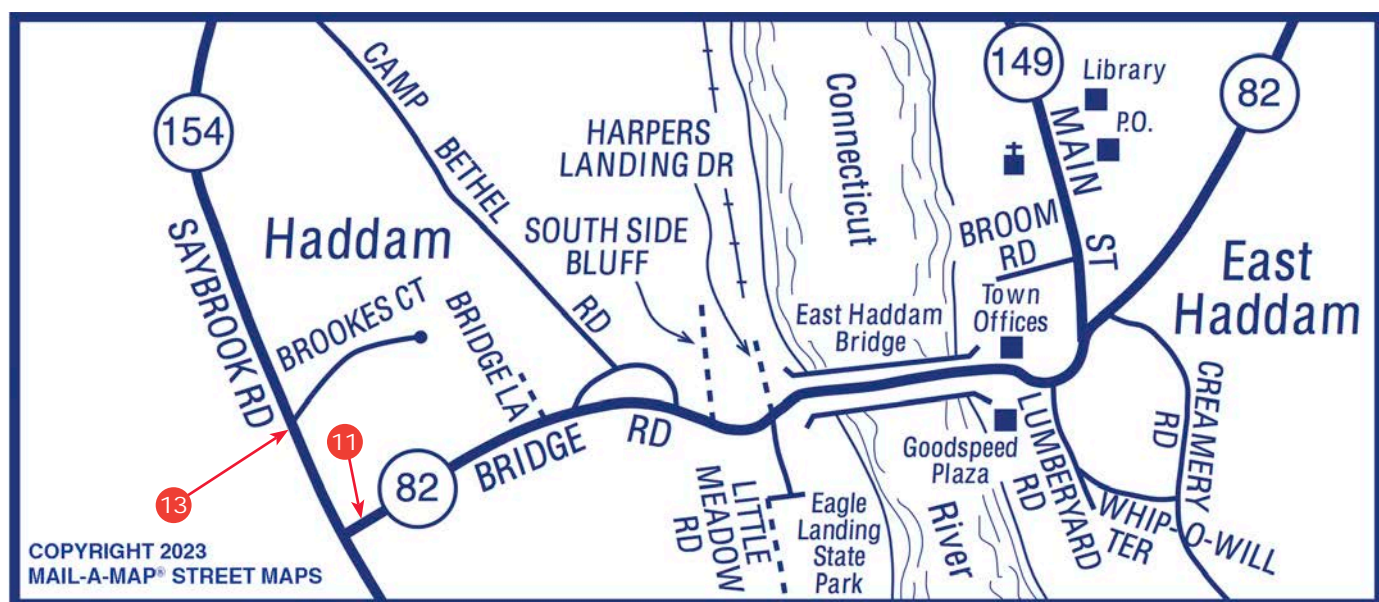

COPYRIGHT 2023
MAIL-A-MAP® STREET MAPS

BERKSHIRE HATHAWAY HOMESERVICES | NEW ENGLAND PROPERTIES
Top Selling Agent
10 Edgewater Circle, Suite 1, East Hampton, CT 06424
Joyce M Covone, Realtor®, ABR
Chairman's Circle Gold - Top 2% Nationally
Cell: 860-608-1708
www.joycecovone.com
Each Office Independently Owned & Operated

PETER H. CHARBONNIER, ESQ., LLC
97 MAIN ST. • CHESTER, CT 06412
PETER@LAWFORLOCALS.COM • 860-526-1780
WWW.LAWFORLOCALS.COM
REAL ESTATE • SMALL BUSINESS • WILLS & PROBATE
PROUDLY SERVING THE COMMUNITY SINCE 1992

AVON
To Order Maps, Call 800-875-3333 or Visit Our Website at: www.mailamap.com