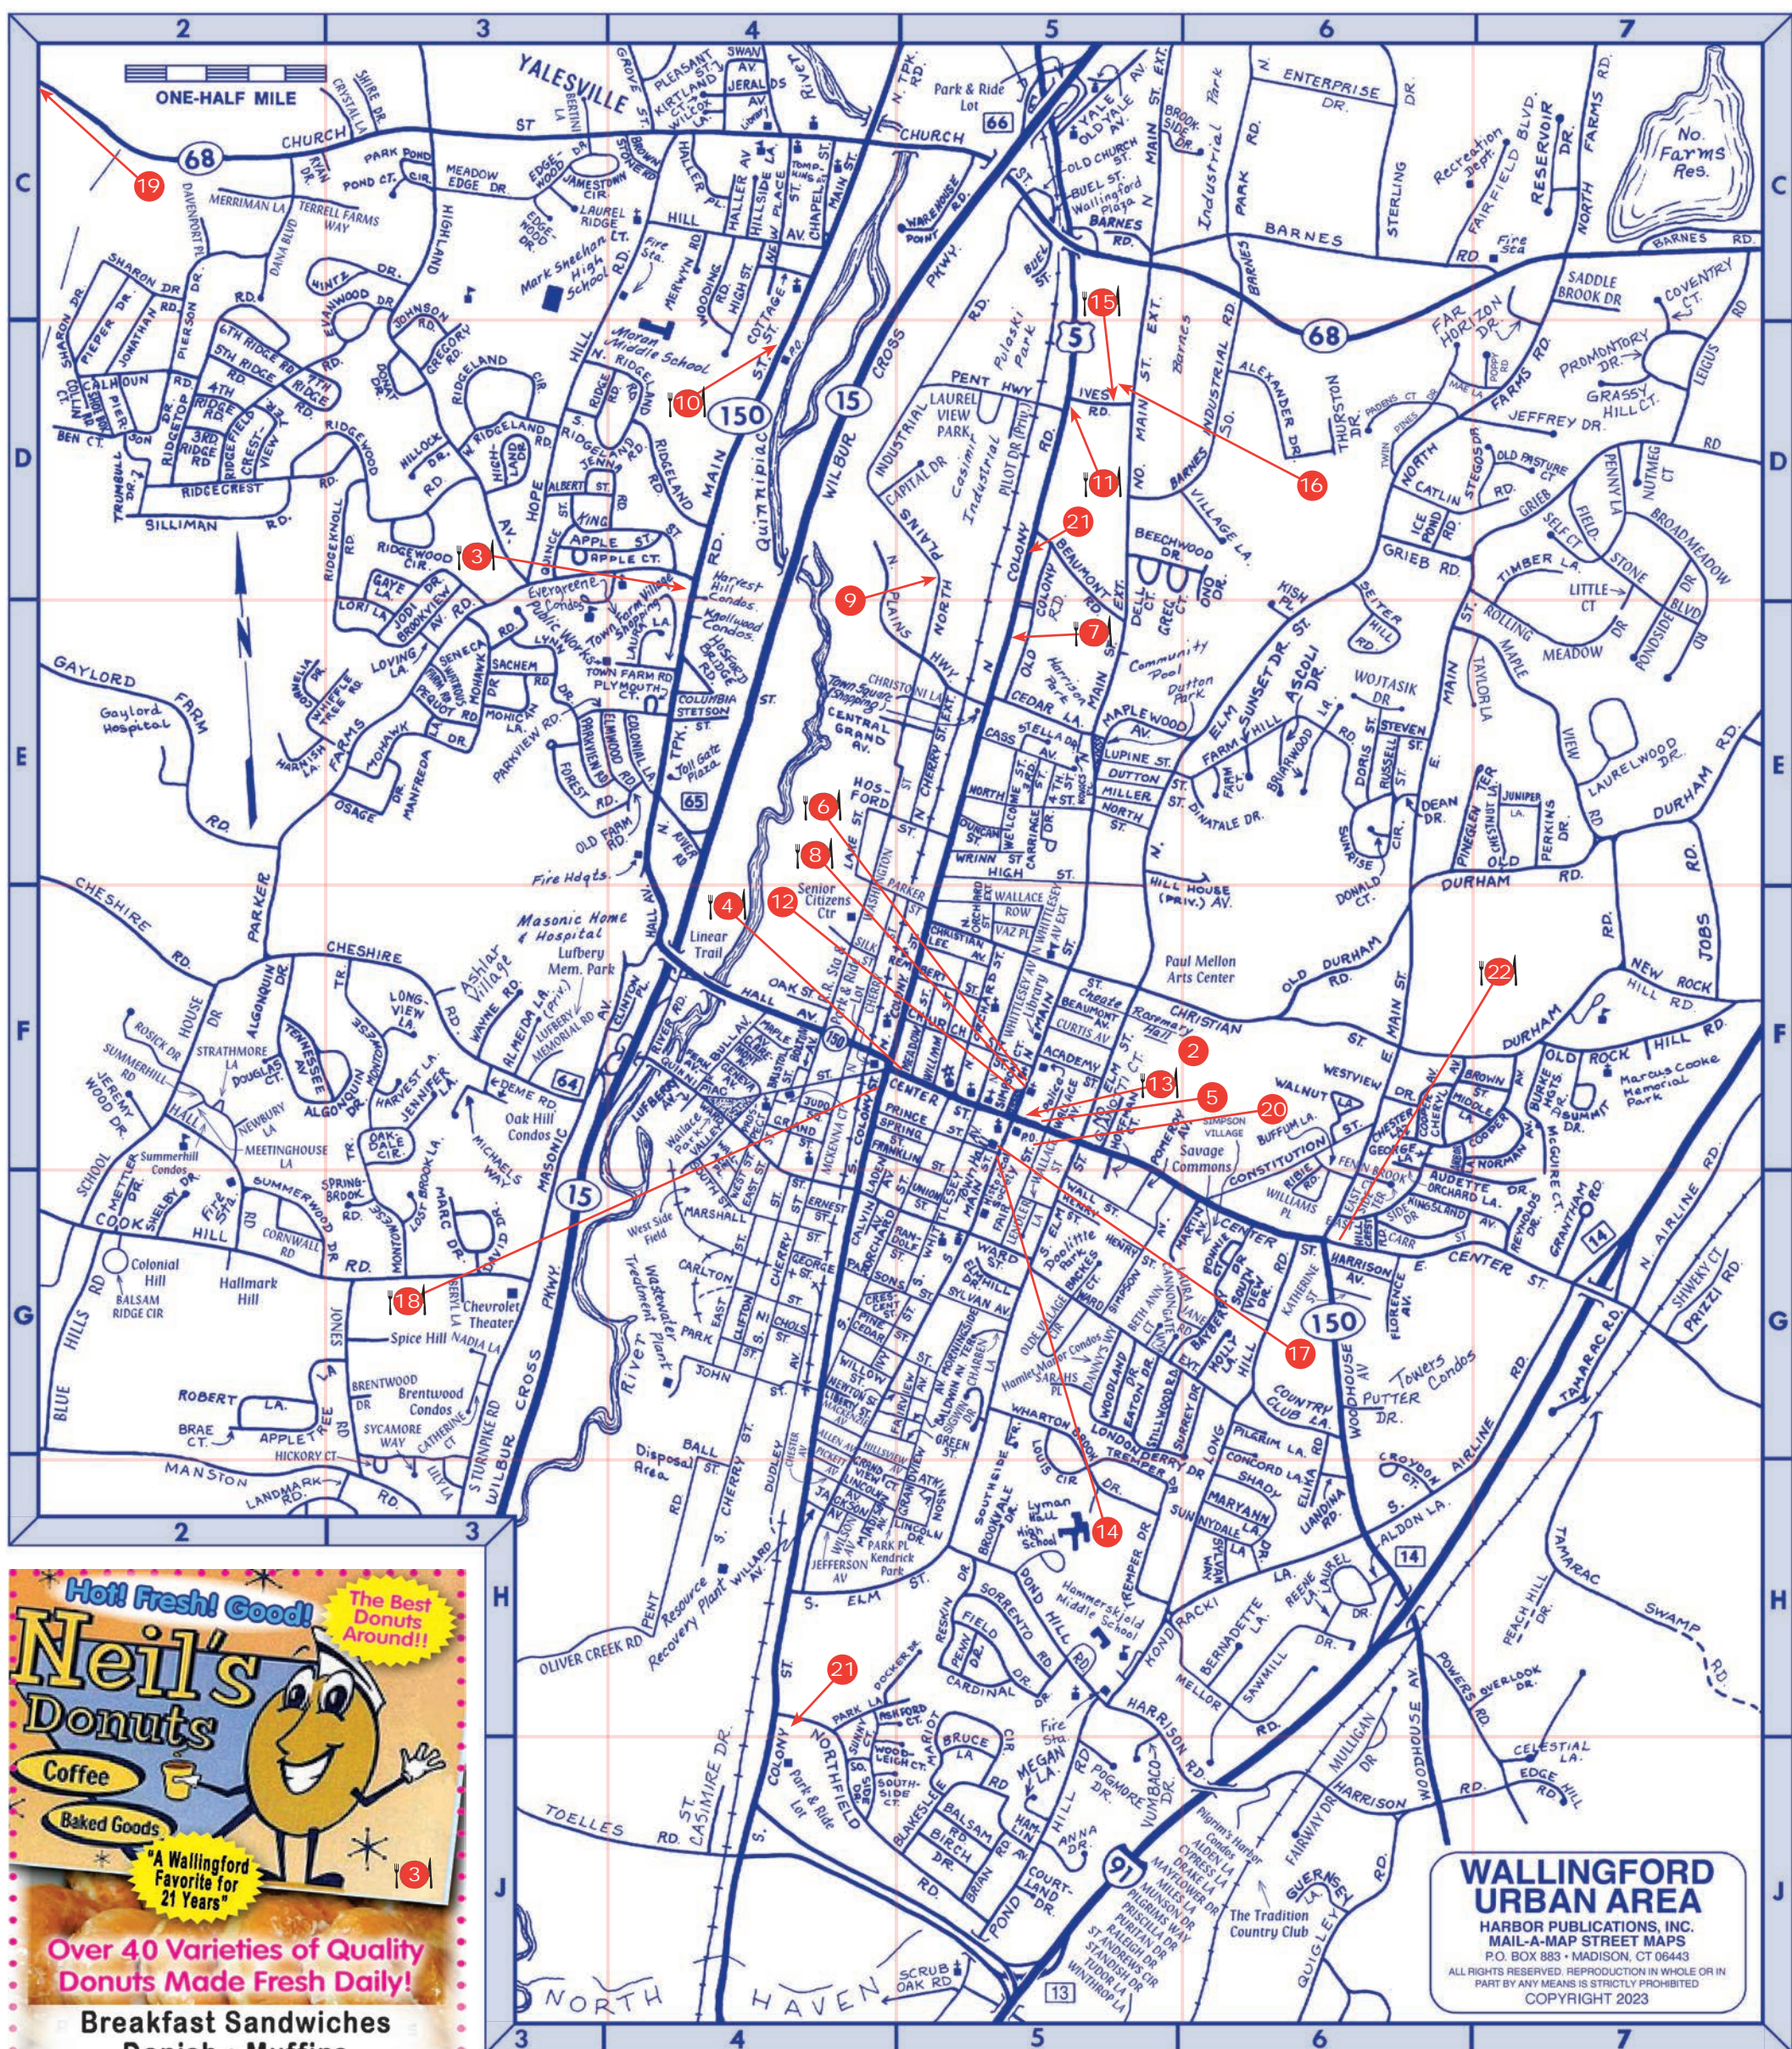

CHESHIRE ACADEMY THE INDIVIDUALIZED HIGH SCHOOL EXPERIENCE YOUR CHILD DESERVES

- Challenging college-prep curriculum
- Preeminent International Baccalaureate® (IB) Programme
- 1:1 Academic Support program
- A diverse student body from Conn., the U.S., and abroad

CheshireAcademy.org

margaret bennett realty

Margaret Bennett 203-605-8083
Mikell Germond 203-710-9895
Megan Foggitt 203-214-3053
Lenore Hongo 203-645-6577

Wallingford Frame N Art llc
Custom & Ready-Made Picture Framing

857 North Main Street Ext. (next door to Amici Hair Salon)
Wallingford, CT 06492
203-265-6643
wallingfordframenart.com
framenart101@gmail.com

DRAGONFLY WINE & SPIRITS

We offer one hour delivery through the Saucey.com and the Saucey App & Drizly.com and the Drizly App, and Uber Eats and Door Dash

382 Center Street • Wallingford, CT 06492
203-626-5298

Continental GARAGE INC.
AUTOMOTIVE REPAIR TOWING SALES

748 North Colony Road • Wallingford, CT 06492
203-294-9630
1066 South Colony Rd • Wallingford, CT 06492
203-303-1950
www.continentalsalesllc.com
cgi.towing@gmail.com

WALLINGFORD FACTS AND FIGURES

Location: In south-central Connecticut in the Quinnipiac Valley, 10 miles north of New Haven.
Area: 39.8 square miles.
Population: 44,194 (est. 2021).
Government: Mayor, Town Council.
Public Safety: Police Department (F5); Fire Department Headquarters (H4); Ambulance Service.
Schools: Lyman Hall High (H5); Mark T. Sheehan High (C3); two (2) Middle Schools (D4, H5); eight (8) Elementary Schools (C4, E3, C3, F7, F2, F5, H5, K5); Heritage Baptist Parochial School (G5); Holy Trinity Parochial School (F5); Choate-Rosemary Hall (F5), private.
Libraries: Wallingford Public Library (F5); Yalesville Public Library (C4).
Museum: Parsons House (G5) - Historical Society.
Senior Citizen's Center: (F4).
Elderly Housing: (G4, G6, F7).
Principal Industries: Manufacture of steel, plastic materials, medical and precision instruments, hardware and pharmaceutical research.
Places of Worship: White Oak Baptist (F5), Heritage Baptist (G5), Christadelphian (C4), Church of Christ (G5), Congregational (F5), Episcopal (C4, F5), Full Gospel (C5), Jehovah's Witnesses (C4), Orthodox Chabad (F5), Jewish Synagogue (F5); Lutheran (J5), Methodist (C4, F7), Nazarene (D4), Polish National Catholic (F4), Roman Catholic (C4, F4, F5, H5), United Church of Christ (F4), Islamic Center - Yale Ave. (C5).
Parks and Recreation: Picnicking, various sports, and hiking may be enjoyed in the town parks:
Tyler Mill Conservation Area (J7-J8).
William Bertini Park (K7).
Community Lake (E4-F4).
Marcus Cooke Park (F7).
Doolittle Park (G5).
Harrison Park (E5).
Kendrick Park (H4-H5).
Linear Trail at Community Lake (F4).
Lufbery Memorial Park (F3).
West Side Field (G4).
Prageman Park (B4).
Community Pool (E5) swimming, picnicking.
Vietnam Memorial Field (H7) soccer, baseball.
Mattabesett Trail: This blue-blazed trail (A10-G10), maintained by the CT Forest and Park Association, runs along the high ridge (Besock Mt. and Fowler Mt.) that forms the eastern border of the town.
Post Offices: Wallingford (F5) 06492; Yalesville (D4) 06492.

Neil's Donuts
Coffee, Baked Goods

The Best Donuts Around!!

Over 40 Varieties of Quality Donuts Made Fresh Daily!

Breakfast Sandwiches, Danish, Muffins

Open 6 days @ 6am Tuesday-Sunday

83 North Turnpike Road Rt. 150 • Wallingford (next to Amore Apizza)

Voted #1 donut in Connecticut by Connecticut Magazine and Food & Wine Magazine

203-269-4255 • Neilsdonuts.com

COLDWELL BANKER REALTY

You Deserve the BEST Real Estate Service. We're proud to provide it.

24 Washington Ave • North Haven CT 06473
Office: 203-239-2553