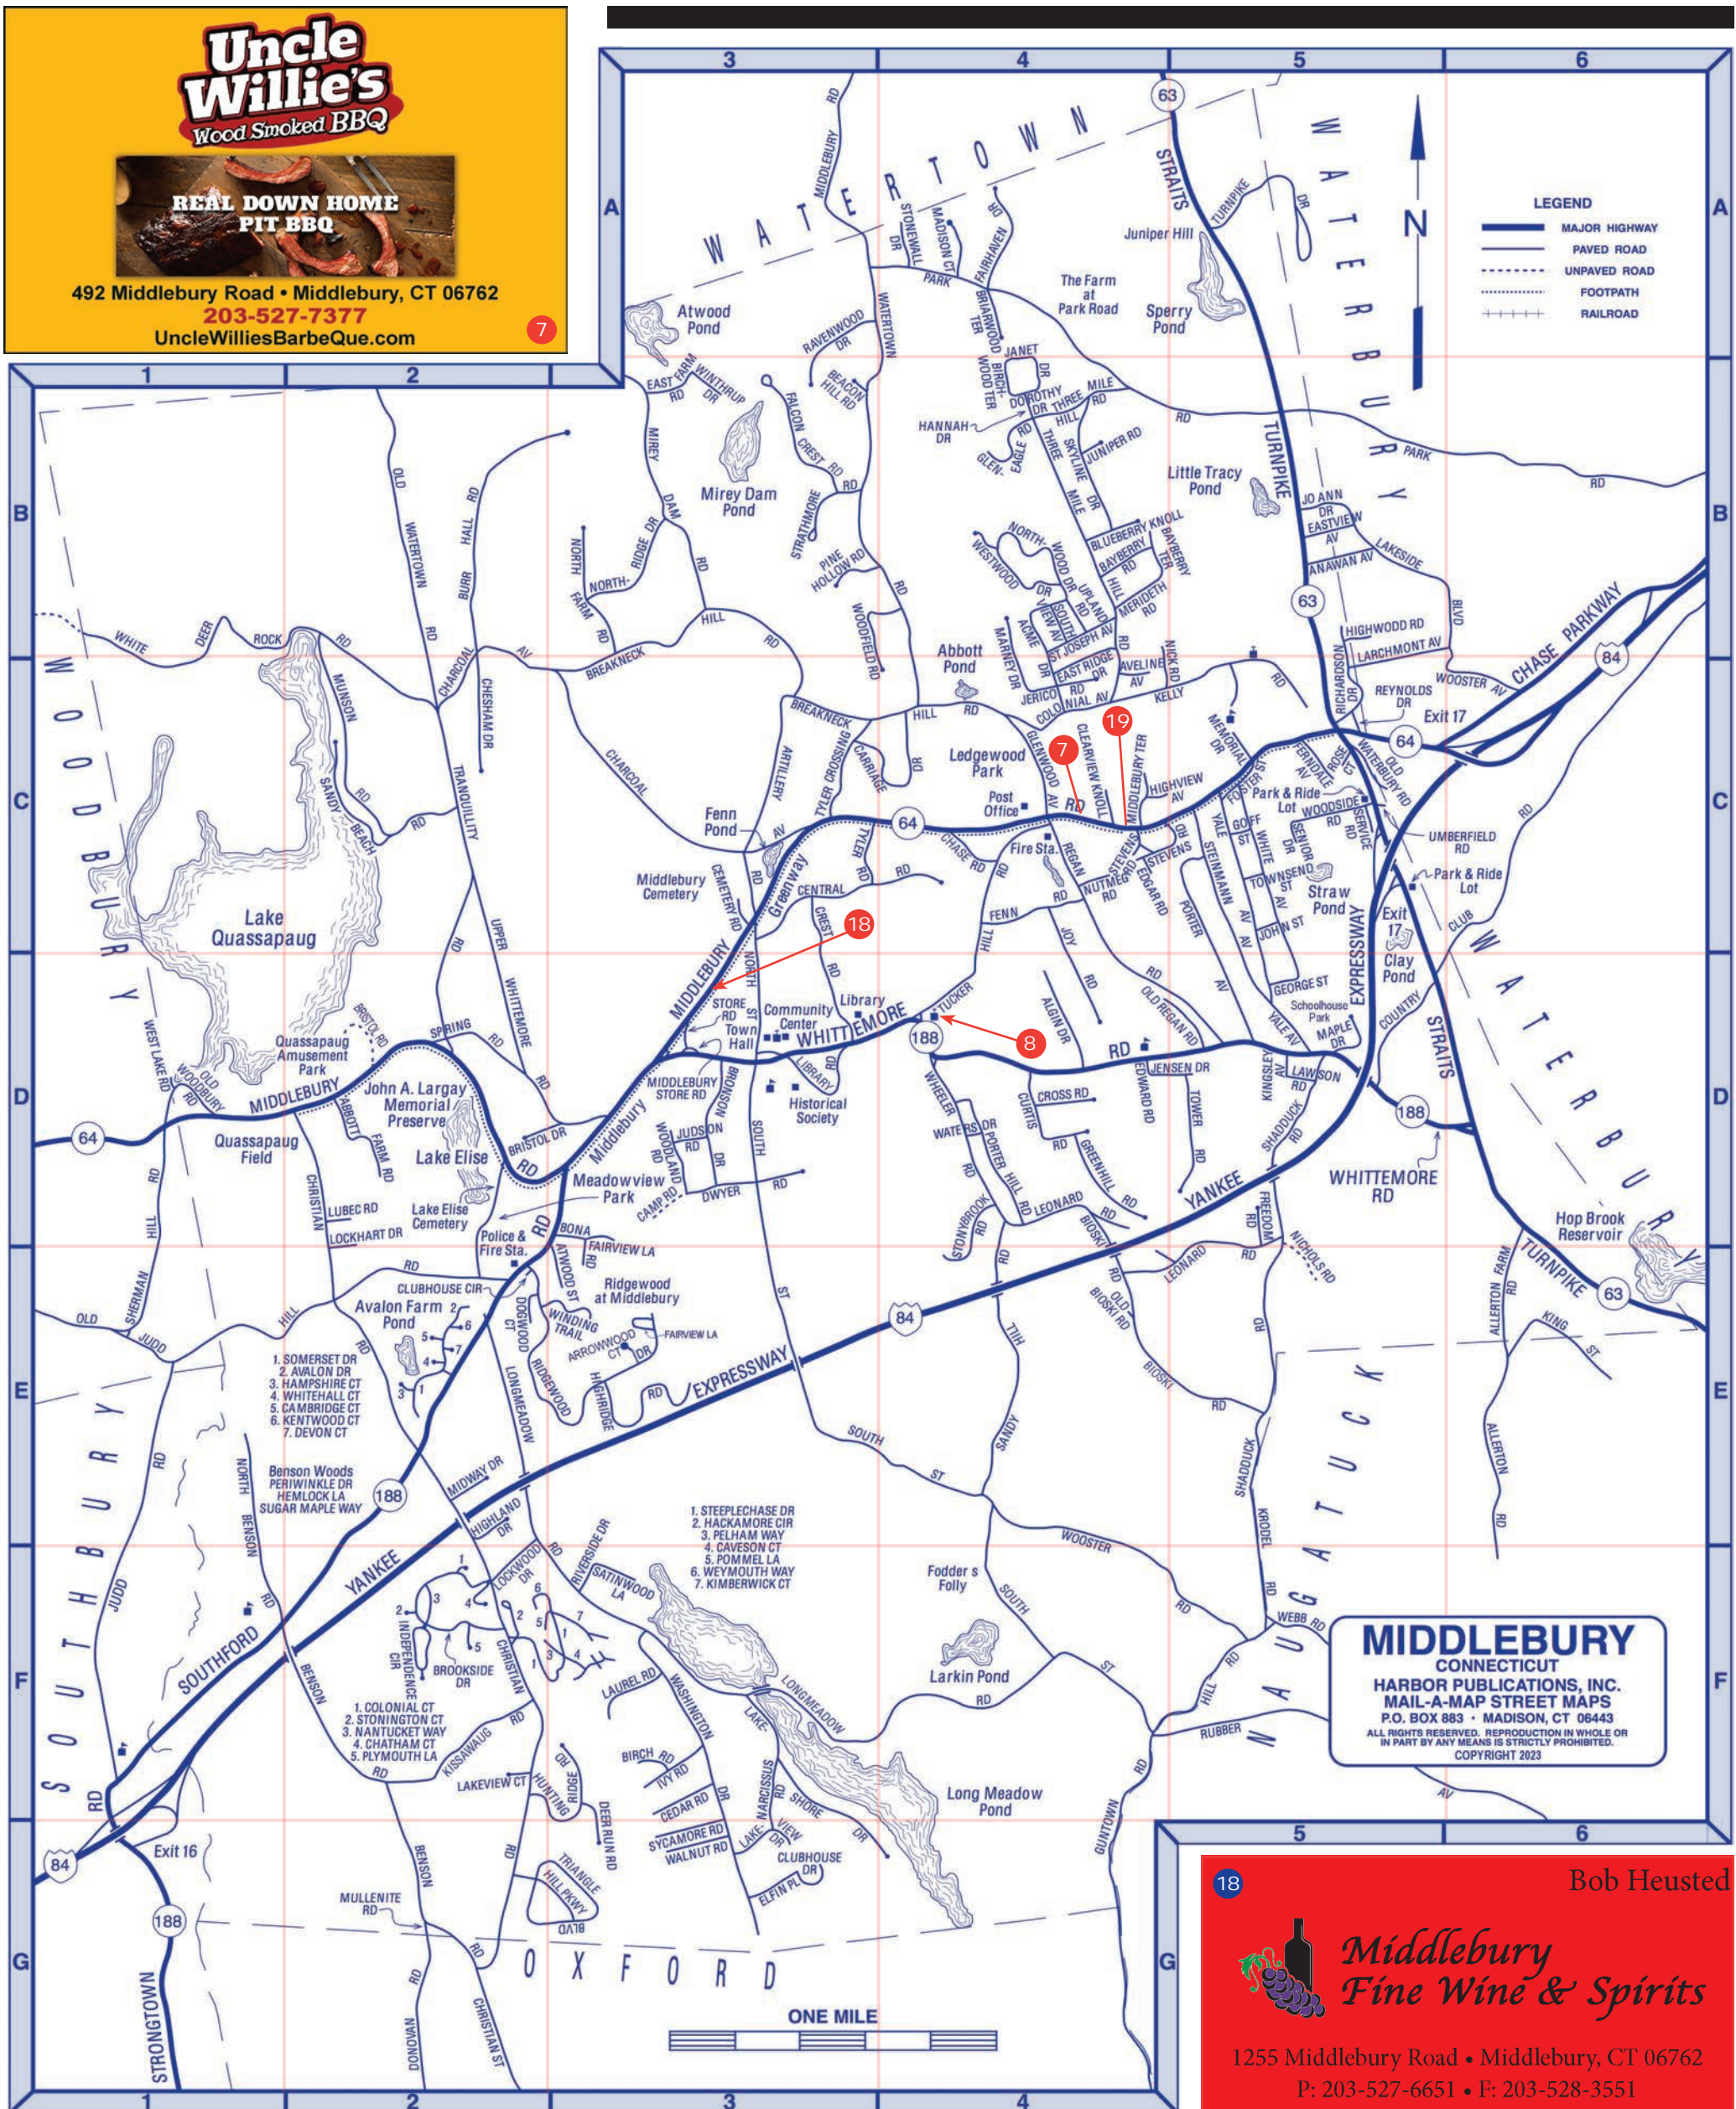

OLD TOWNE SPIRITS
412 Middlebury Road • Middlebury, CT 06762
203-758-9555

Sumpin' Sweet Treats
107 Main Street North Woodbury, CT 06798
475-777-2230
Follow on Instagram
Email: sumpsweetsweets@gmail.com

Uncle Willie's Wood Smoked BBQ
REAL DOWN HOME PIT BBQ
492 Middlebury Road • Middlebury, CT 06762
203-527-7377
UncleWilliesBarbeQue.com

Stuart Somers Co., LLC
Licensed Professional Civil Engineers and Land Surveyors

Property & Topographic Surveys
203-264-8511
203-264-8508 fax
1211 Main Street South, Southbury
www.stuartsomersco.com csouth@stuartsomersco.com

RICH & JOHN'S The Stove Shop
COMPLETE CHIMNEY SERVICE LLC • FAMILY OWNED AND OPERATED
787 Main Street South Woodbury, CT 06798
Phone: 203-947-2712
www.richandjohnschimney.com

ARE YOUR FUEL BILLS MAKING YOUR BANK ACCOUNT EXTINGUISH?
DAL FUEL OIL CO., LLC
FOR 24 HOUR SERVICE
CALL (203) 758-8082
DAVID A. LENKOWSKI
"You get more with the dinosaur"
HOD #413

SMITH & Company
Surveyors & Engineers

- Land Surveying
- Boundary & Lot Surveys
- Topographic Surveys
- Residential & Commercial Surveys
- Civil Engineering
- Site Planning
- Septic System Design
- Percolation Testing

247 Main Street South, P.O. Box 996 • Woodbury, CT. 06798-0996
Phone: 203.263.0068
Email: info@smithsurveyors.com

MIDDLEBURY CONNECTICUT
HARBOR PUBLICATIONS, INC.
MAIL-A-MAP STREET MAPS
P.O. BOX 883 • MADISON, CT 06443
ALL RIGHTS RESERVED. REPRODUCTION IN WHOLE OR IN PART BY ANY MEANS IS STRICTLY PROHIBITED.
COPYRIGHT 2023

Bob Heusted
Middlebury Fine Wine & Spirits
1255 Middlebury Road • Middlebury, CT 06762
P: 203-527-6651 • F: 203-528-3551