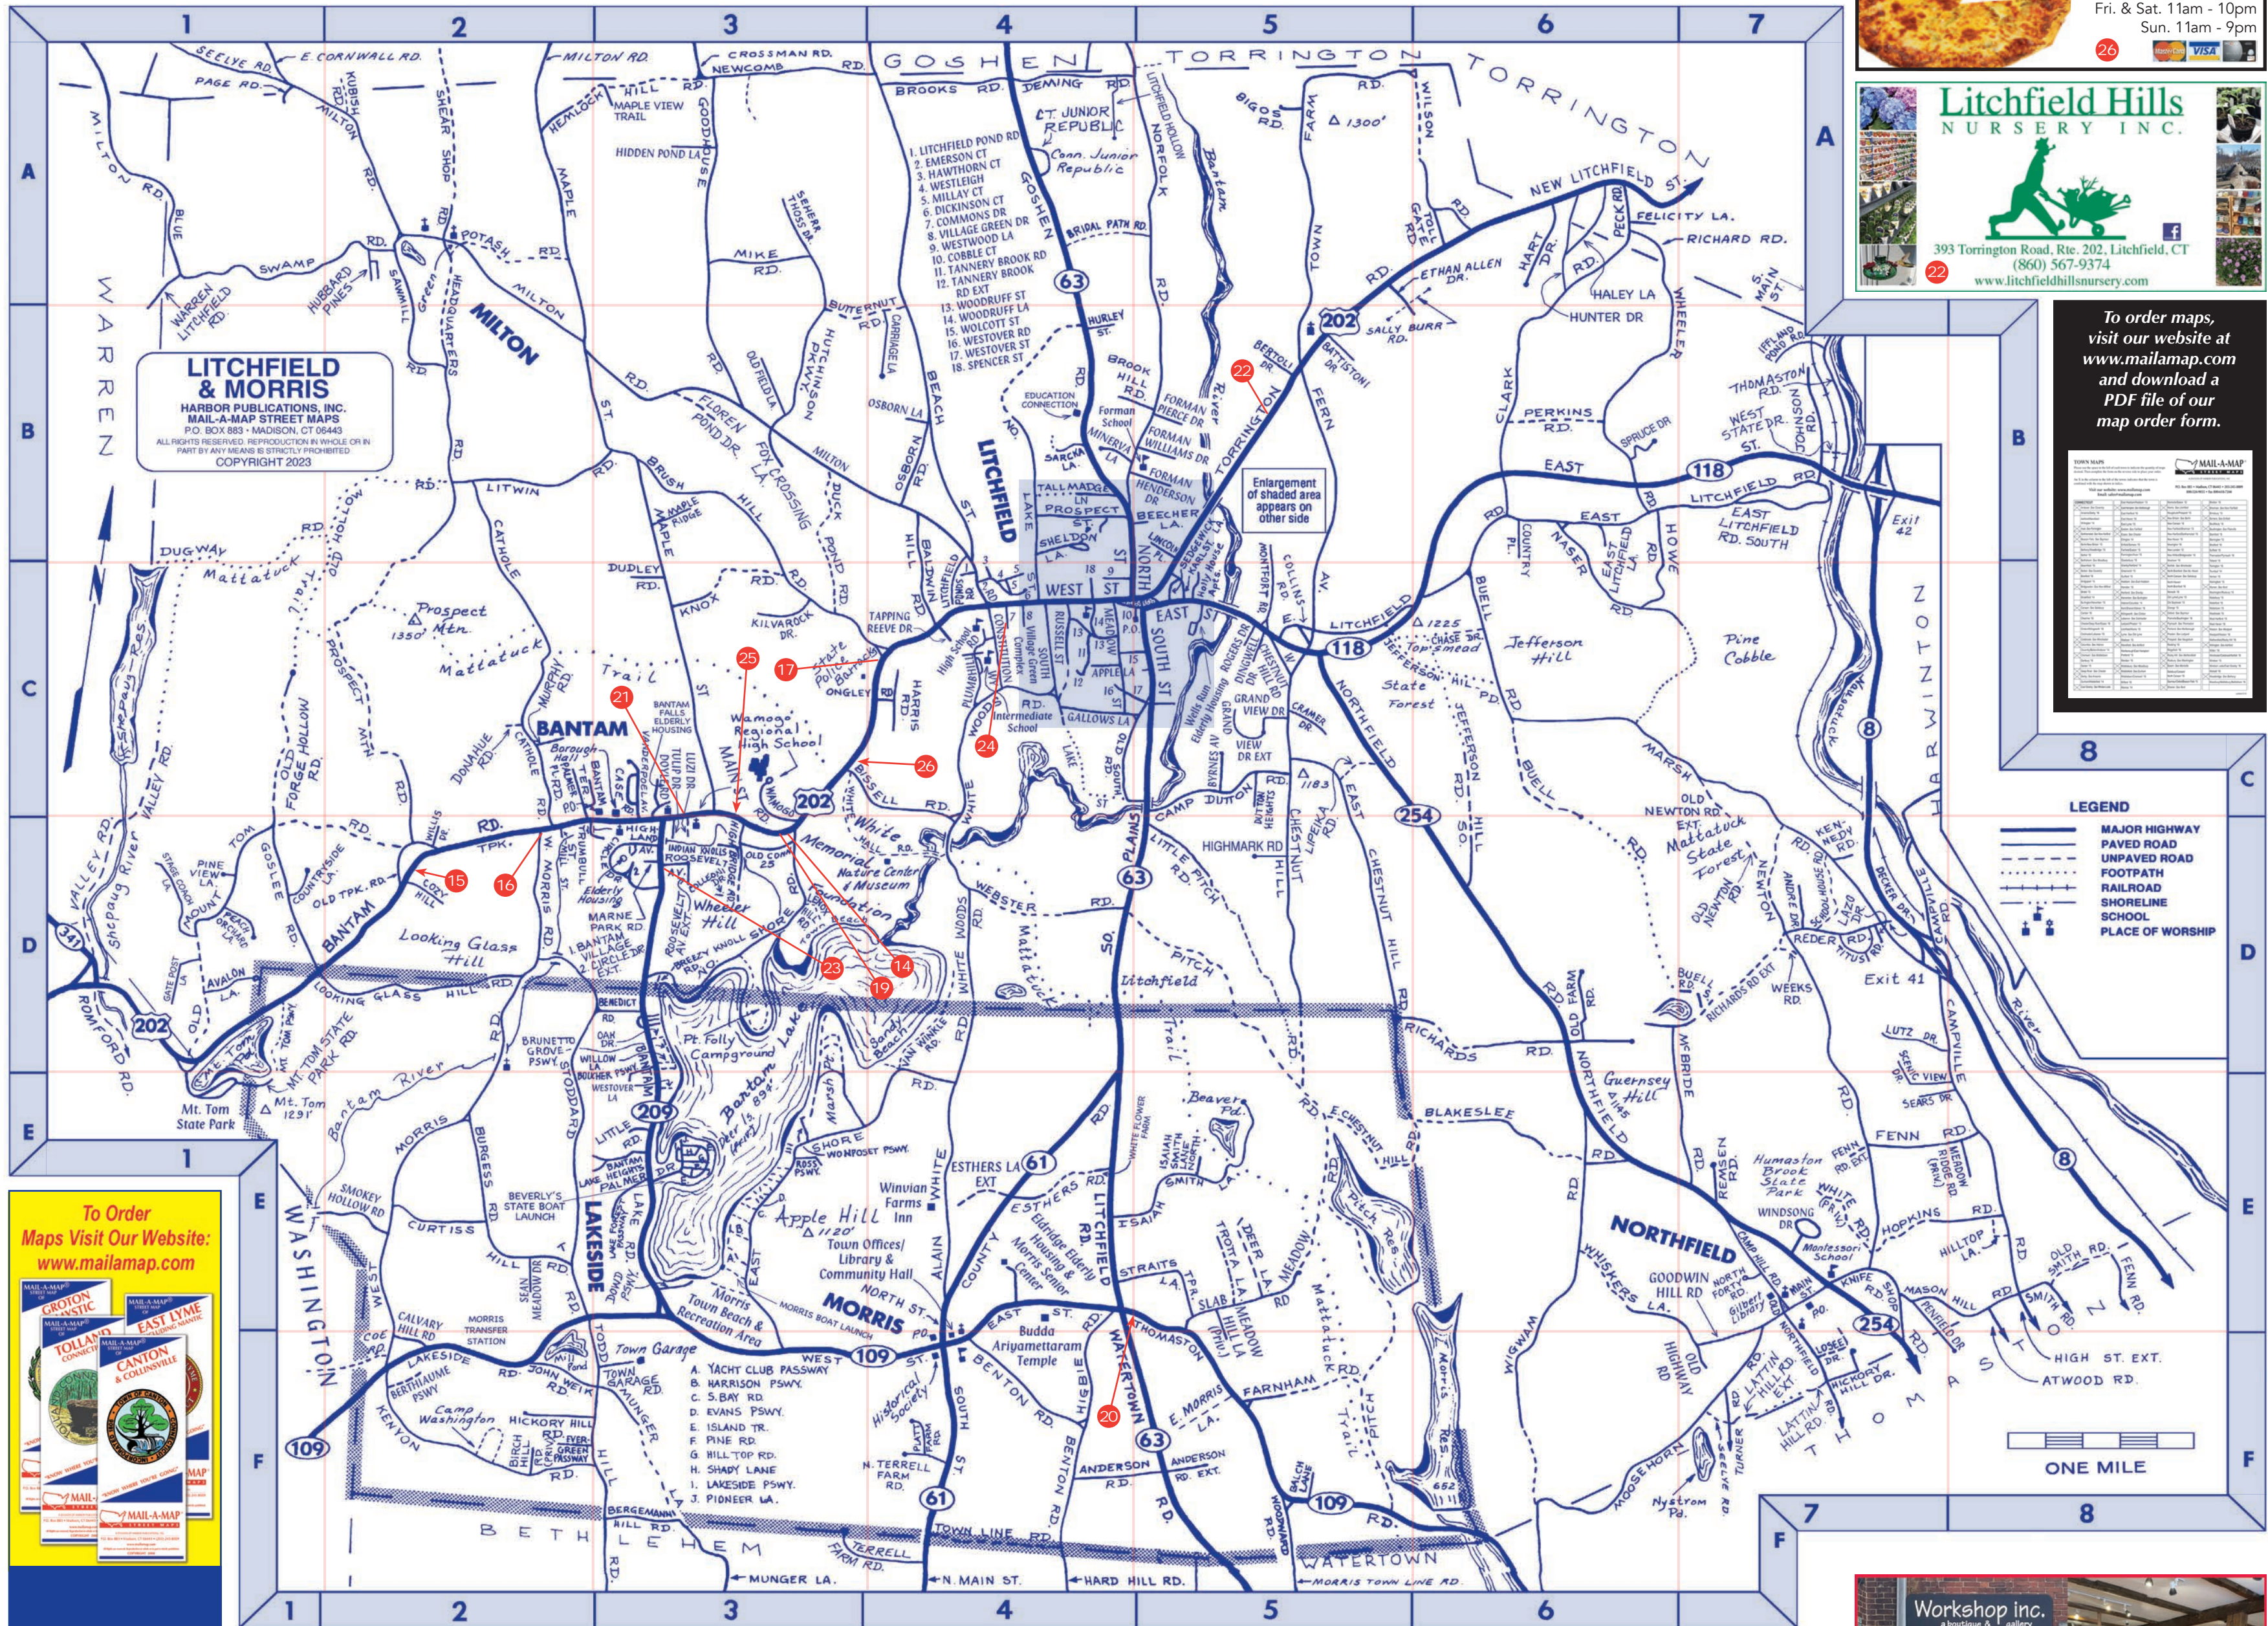

17

432 Bantam Rd.
Litchfield, CT 06759

(860) 567-4503
litchfieldmct.com

LITCHFIELD MASS

19

NORTHWEST CORNER VETERINARY HOSPITAL

Daniel B. Doyle, DVM
Christine C. Shupens, DVM
Maria Schaub-Smith, DVM
Donelle C. Paine, DVM

860.567.0766
646 Bantam Rd • Bantam, CT 06750 | nwcornervet@gmail.com
www.northwestcornervet.com

Litchfield Hills Fitness
The Ultimate Location for a Healthy, Fun Workout!

On-site facilities & luxuries include: A welcoming, spacious, & sanitary environment equipped to provide a variety of services specifically tailored to your fitness grade and goals.

14

Litchfield Pet Supply
For Your Pets Health

Holistic Food - Treats - Supplements
Raw Diet - Toys - Bedding and more

860-567-7737

583 Bantam Road
Bantam CT 06750
litchfieldpet@bcglobal.net
m-f, 930-6, sat, 930-5, sun, 11-2

Nancy H Stokes
Proprietor

Litchfield Pizza & Restaurant

491 Bantam Road, RT 202, Litchfield, CT
860-567-2556

We Do Catering

New York Style Pizza
Beer & Wine
Free Wi-Fi

Hours:
Tues. - Thurs. 11am - 9pm
Fri. & Sat. 11am - 10pm
Sun. 11am - 9pm

26

The BakeHouse

Local Bakery Specializing in Fresh Baked Breads and Desserts
EVERYTHING MADE FRESH ON PREMISES
Many BakeHouse products can be found in local restaurants

7 North Street • Litchfield, CT 06759
(Located in the bottom level of the old jail house)

860-361-6423
Thebakehousect.com

Litchfield Hills NURSERY INC.

393 Torrington Road, Rte. 202, Litchfield, CT
(860) 567-9374
www.litchfieldhillsnursery.com

Washington Supply Company
Outdoor Living Center

131 Years carrying everything to make your house a home.
Lumber • Millwork • Building Material • Hardware • Paint
Outdoor Living • Gifts

2 Calhoun Street, Washington Depot, CT 06794 (860) 868 - 7395
www.washingtonsupply.com
Mon. - Fri. 7 AM - 5 PM Sat. 8 AM - 2 PM

MERRITT CLARKE'S STORE Est. 1923
1101 Bantam Rd., Bantam, CT 06750
860-567-9221

Yvonne Gilyard
Proprietor

Tues. - Sat. 9-5
Sun 10-4

FAMILY CLOTHING
Work • Casual • Boots • Blankets • Accessories
FULL LINE CARHARTT FOR MEN

www.mailamap.com

TENDER CAR CARE

General Repairs Used Cars

Established 1979 860-567-4140
12 Roosevelt Ave., Bantam, CT 06750

Handmade Jewelry & Local Treasures found here!

HOPE & HONEY
Gift & Book Shop

If you're searching for Stars Hollow then come down to see our specialty merchandise and meet the local "Lorelai and Rory" team that runs this quaint shop!

3 West Street • Litchfield, CT 06759 • 860.485.4301

SMITH & Company
Surveyors & Engineers

- Land Surveying
- Boundary & Lot Surveys
- Topographic Surveys
- Residential & Commercial Surveys
- Civil Engineering
- Site Planning
- Septic System Design
- Percolation Testing

247 Main Street South, P.O. Box 996 • Woodbury, CT. 06798-0996
Phone: 203.263.0068
Email: info@smithsurveyors.com

Mayflower Inn & Spa

AUBERGE RESORTS COLLECTION
118 WOODBURY RD, ROUTE 41
WASHINGTON, CT 06793
860.868.9466
WWW.AUBERGERESORTS.COM/MAYFLOWER

To Order Maps Visit Our Website:
www.mailamap.com

MAIL-A-MAP CROTON COUNTY EAST LYME
MAIL-A-MAP TOLLAND COUNTY CANTON & COLCHESTER

CP Farmhouse

FINE AMISH-MADE FURNITURE & HOME DECOR

23 West Street • Litchfield, CT
860-361-9355
@cpfarmhouse

PETRAROIA DELI

Delicious hot sandwiches, grab-and-go salads, and prepared foods.

33 West Street, Litchfield, CT 06759
860-361-6006
petraroiadeli@gmail.com
www.petraroiadeli.com

THE HOPKINS INN
On Lake Waramaug
New Preston, Connecticut

(860) 868-7295
Dining & Lodging

eyes ON LITCHFIELD

Extraordinary Eyecare & Super Cool Eyewear

860-880-2020

17C Commons Dr.
Litchfield, CT 06759
www.eyesonlitchfield.com

Workshop inc.
a boutique & gallery

Sophisticated and diverse women's clothing and accessories

10 Cobble Court • Litchfield, CT 06759
860-567-0544
workshopinc@gmail.com
www.workshoponthegreen.com

To order maps, visit our website at www.mailamap.com and download a PDF file of our map order form.

MAIL-A-MAP