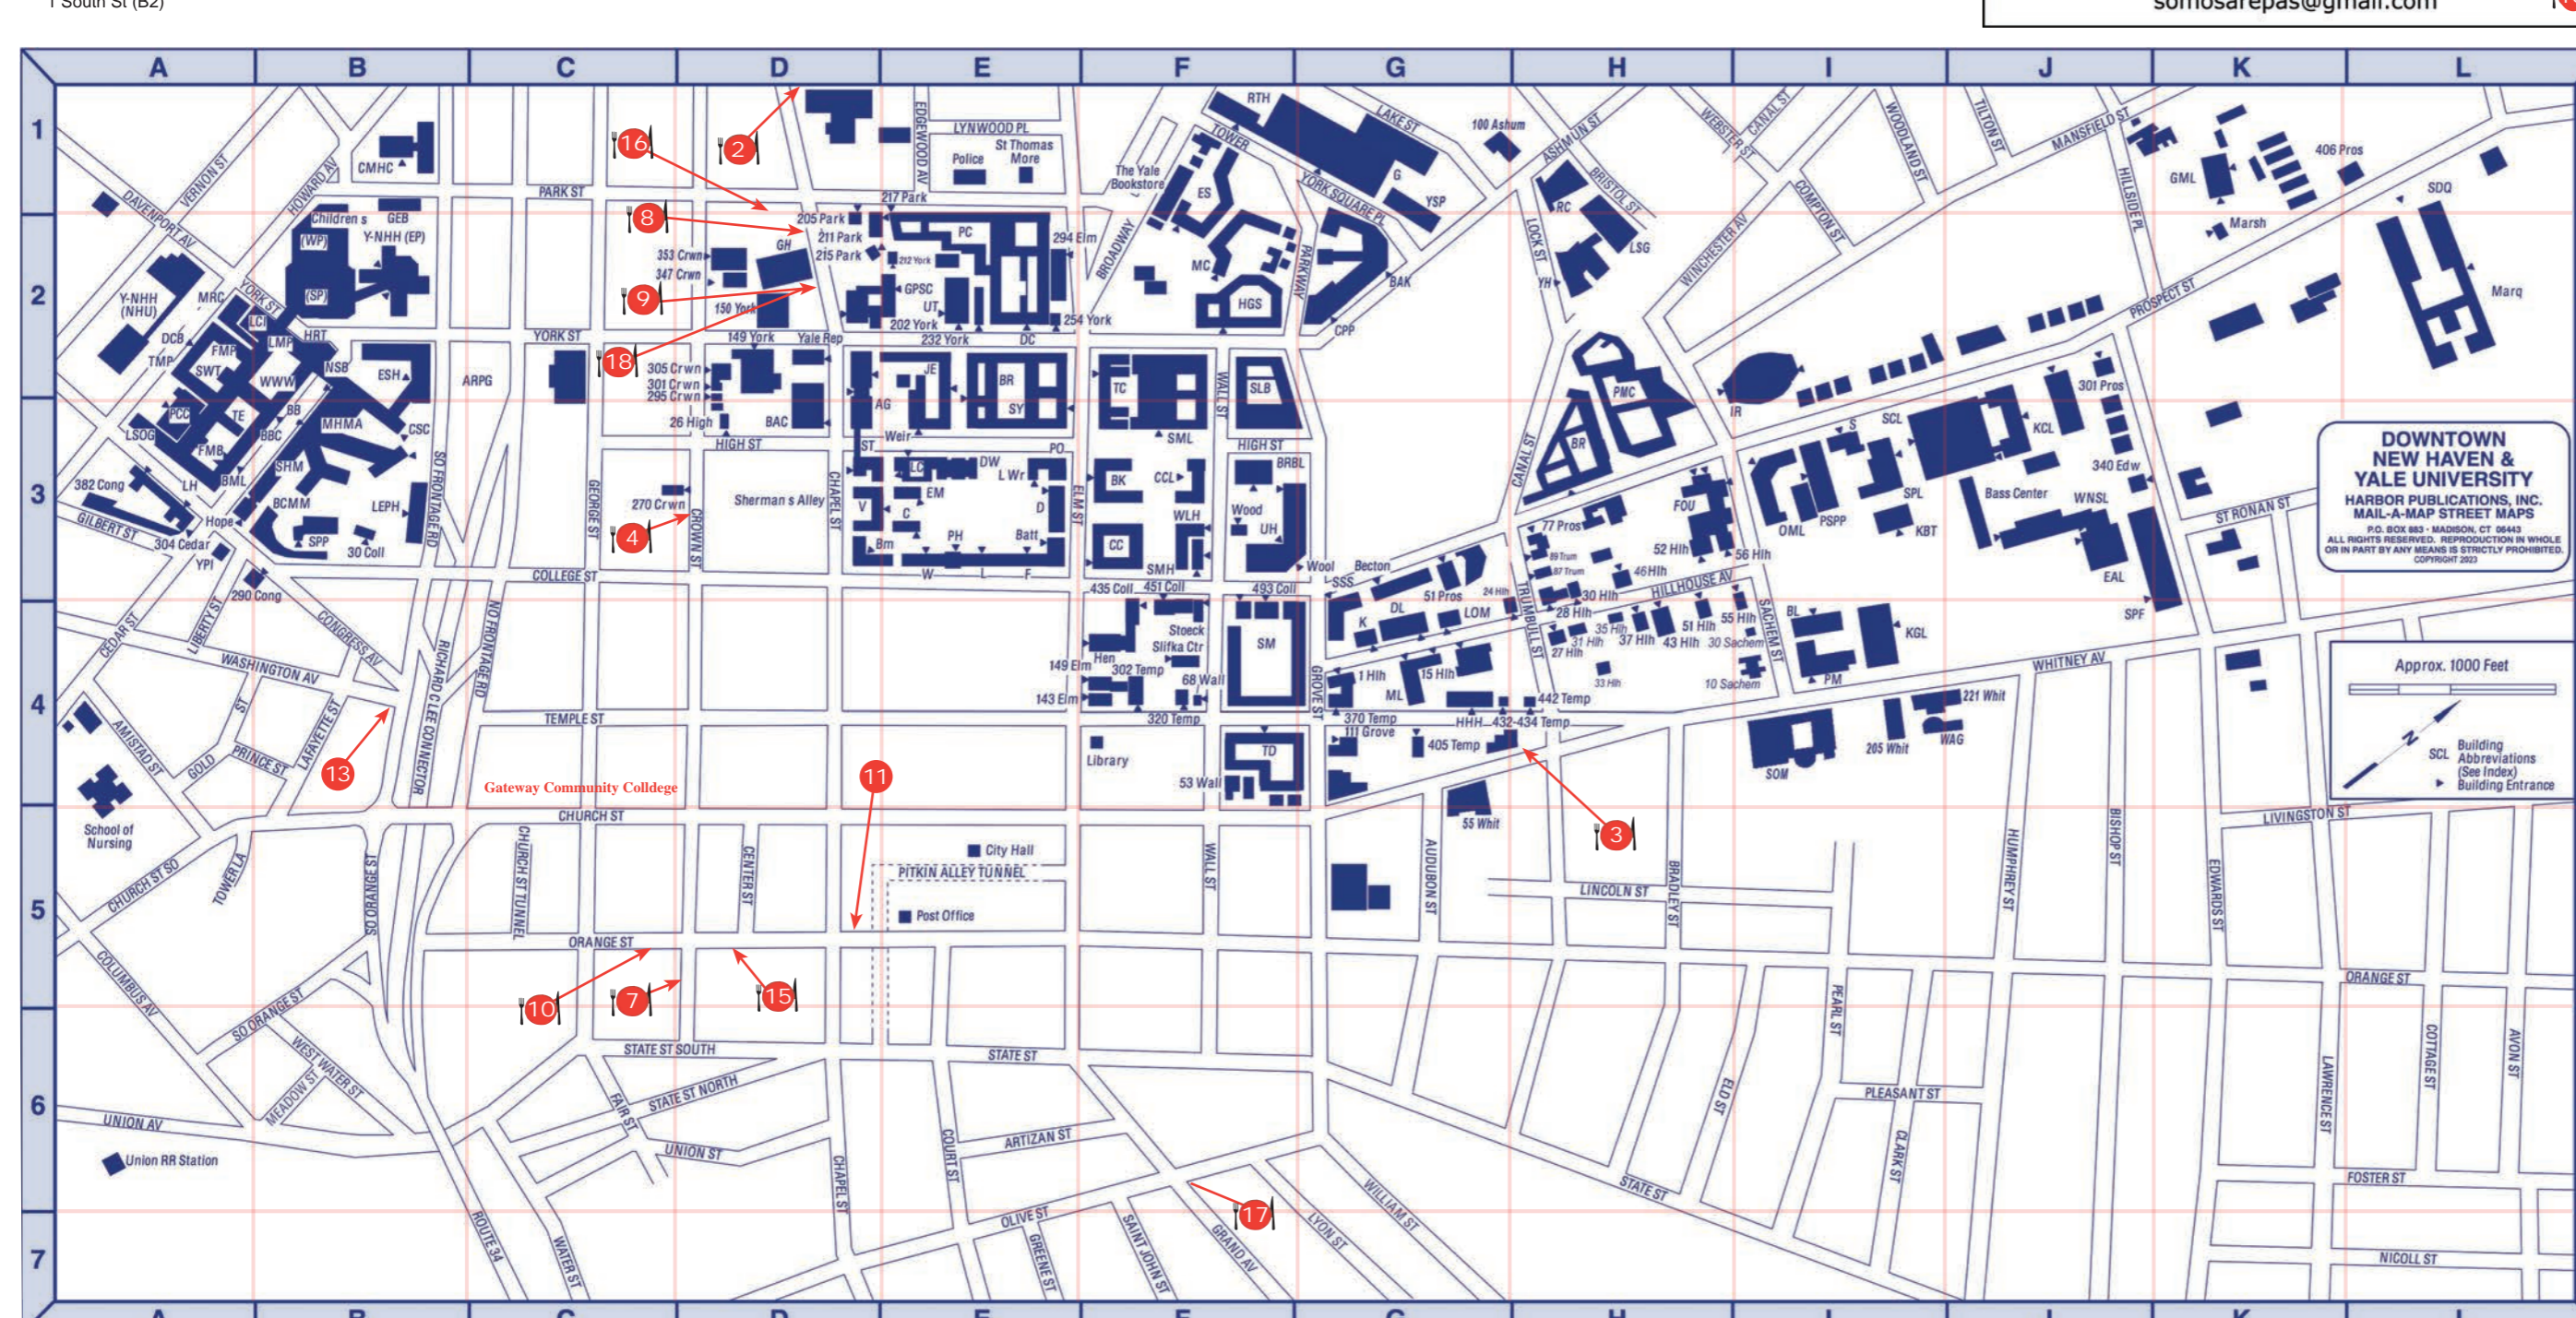

House of Naan

Indian Kitchen & Bar

65 Howe Street • New Haven, CT 06511 • 203-562-6226
info@houseofnaan.com • www.houseofnaan.com

SOMOS HANDCRAFTED AREPAS

63 Orange Street, New Haven, CT 06510
203-891-5592
www.somosarepas.com
somosarepas@gmail.com

IL GABBIANO

Italian Steakhouse
brought to the historical waterfront district and neighborhood

501 Long Wharf Drive
New Haven, CT 06511
203-821-7425
stakaj01@gmail.com
www.ilgabbianonewhaven.com

Pasta EATaliana

TRATTORIA NAPOLETANA

127 Wooster Street • New Haven, CT 06511-5720
203-745-4750
www.PastaEataliana.com

CEDARHURST CAFE

44 Crown Street New Haven, CT 06510
(203) 773-0590 - Open 7 Days
www.cedarhurstcafenewhaven.com

Serving Breakfast & Lunch Items Daily
Espresso / Latte's / Cappuccino
Fresh Smoothies & Juices
Celebrating 10 Years!

COROMANDEL CUISINE OF INDIA

LUNCH & DINNER
OPEN 6 DAYS A WEEK, CLOSED MONDAY

DINE IN • TAKE OUT • CATERING

185 BOSTON POST ROAD
ORANGE, CT 06477
203.795.9055
www.coromandelorangect.com

LUNCH SPECIALS • DAILY CHEF'S SPECIALS
ORDER ONLINE: WWW.COROMANDELORANGECT.COM

中, 日, 韩, 泰
活鱼, 蔬果, 零售, 批发

百万

15 Orange Street • New Haven, CT 06510
Tel: 203-782-1234 • Fax: 203-787-0100
www.millionasianmarket.com

Aladdin

260 Crown Street • New Haven, CT 06510
203-773-3722
AladdinCrownPizza.com

We Deliver Through: Follow Us Online: