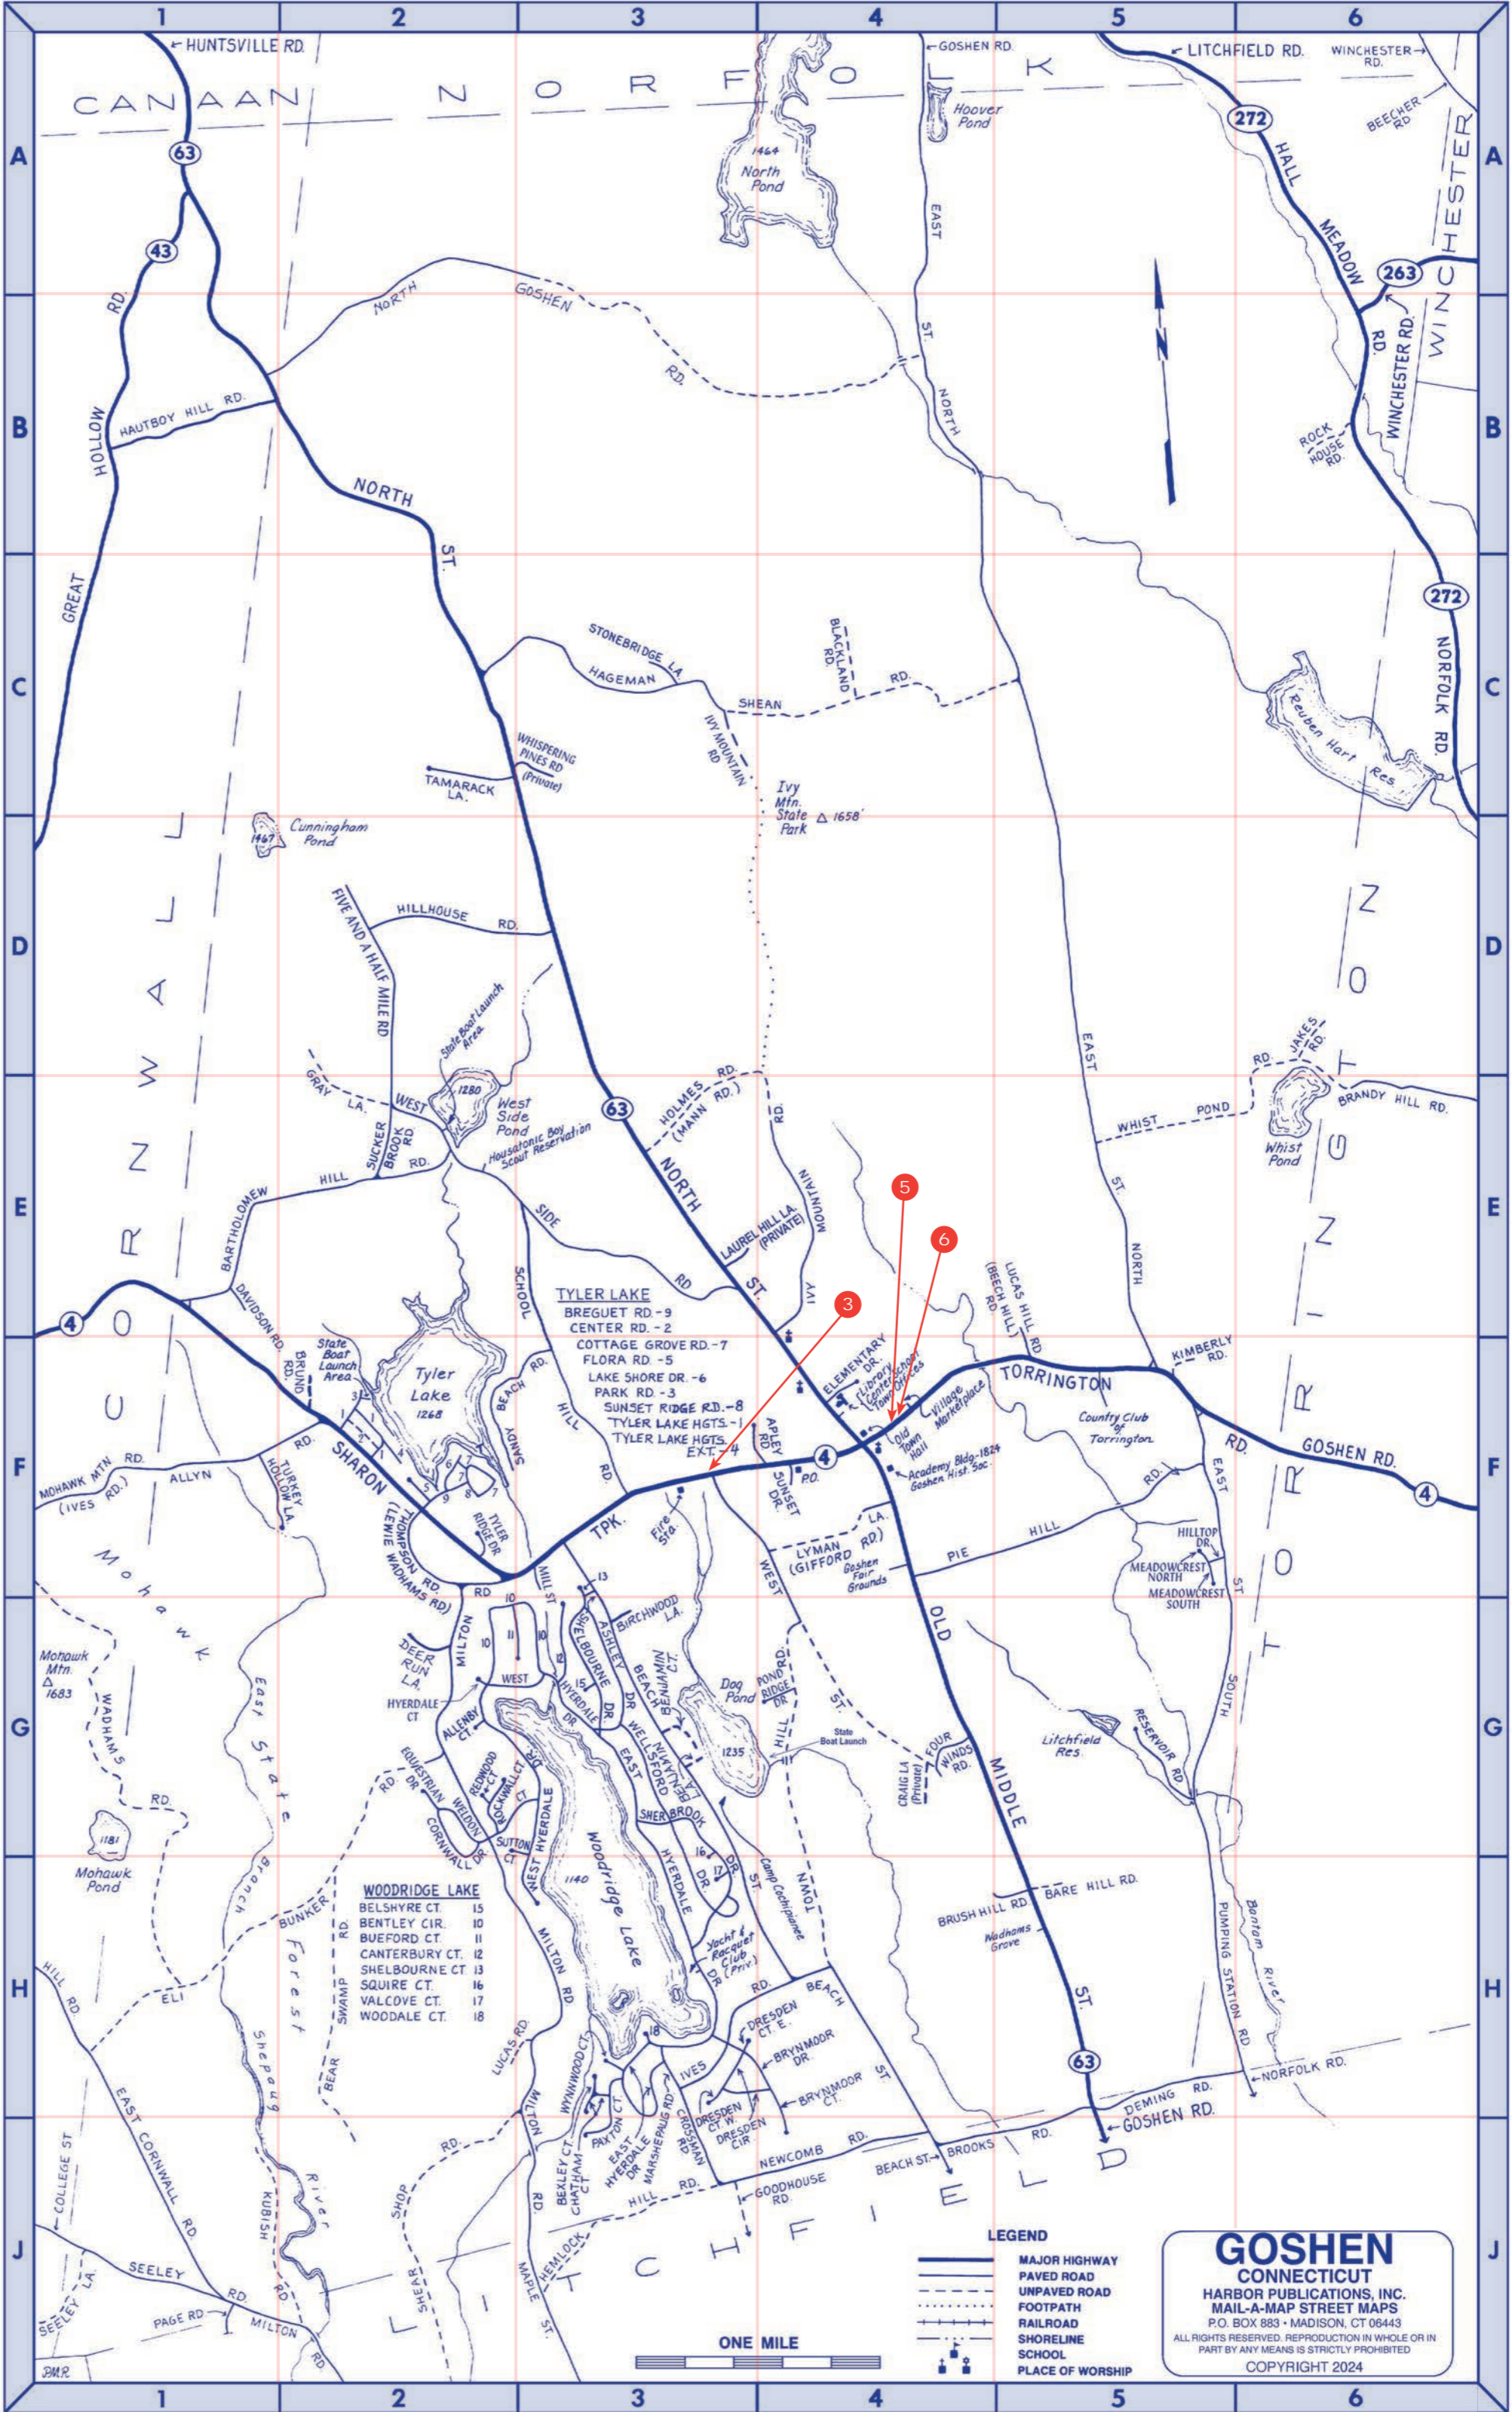

Health Insurance Medicare Plans
Confused about Medicare Plans?
Turning 65?
Some plans at 0 cost!

Steve Ardussi
860-309-4137
"Your Personal Benefits Advisor"
"Trusted and Local"

The Milk & Honey Grill

Breakfast & Lunch

Hours: Monday Closed
Tuesday - Friday 6am-1pm
Saturday 6am-12pm
Sunday 6:30am-12pm

860-491-9001
59 Torrington Road
Goshen, CT 06756

THREE GUYS SKI AND RIDE
3 GUYS SKI & BIKE

Sales • Service • Apparel
And Great Music

406 Sharon-Goshen Turnpike • West Cornwall, CT 06796
860-248-3036
www.threeguyskiandride.com

Mary Stuart House Bed & Breakfast
1798 Historical Colonial Home

Located in the Heart of the Litchfield Hills
Open Year Round

Children and pets welcome
Mary Stuart Orlando, Proprietress
860-491-2260
160 Sharon Tpk. (Rte. 4)
Goshen, CT 06756
mary@marystuarthouse.com
www.marystuarthouse.com

www.UnitedEquip.com

JOHN DEERE | **UNITED** Ag & Turf

CANAAN - 2A Gandolfo Dr. - (860) 824-1161

SOLD

BRRealEstate.net
860.927.1819
Real People. Real Sales!
"Together, We Make it Happen!"
Bonnie Sue Bevans
Bee@BBevansrealestate.com

SOLD

GOSHEN FACTS & FIGURES

Location: In northwest Connecticut, in hill country west of Torrington, with broad north-south ridges.
Area: 45.6 square miles.
Population: 3,203 (est. 2022).
Government: Selectmen, Town Meeting, Board of Finance.
Public Safety: State Police (Troop B); Goshen Volunteer Fire Co. (F4); Ambulance Service by Fire Co.
School: Goshen Center School (F4), Grades K thru 5.
Places of Worship: Congregational (United Church of Christ) (F4); Latter Day Saints (Mormon) (E4); Roman Catholic (F4).
Old Town Hall: (F4).
Historical Society: Headquarters in Academy Building (F4).
Parks and Recreation:
Camp Cochepianee (G3)—playing field, playground, swimming, picnicking, trails for hiking and skiing.
Mohawk State Forest—(about 1400 acres) one-fourth of the total area of this Forest is in the southwest corner of Goshen.
Ivy Mountain State Park (D4)—This undeveloped tract of 50 acres is at the summit of Ivy Mountain (1658 ft), from which there are far-reaching views. It is accessible only by trail.
Post Office: Goshen (F4) 06756.

GOSHEN STREET INDEX

Allenby Ct	G2	Breguet Rd	F2	School Hill Rd	E3-F3	Turkey Hollow La	F1-F2
Allyn Rd	F1-F2	Bruno Rd	F2	Seeley La	J1	Tyler Lakes Hgts	F2
Apley Rd	F4	Brush Hill Rd	H5	Seeley Rd	J1	Tyler Lakes Hgts Ext	F2
Ashley Dr	G3	Brynmoor Ct	H3-J4	Sharon Tpk	E1-F4		
		Brynmoor Dr	H3-J4	Shear Shop Rd	J2	Valcove Ct	H3
Bare Hill Rd	H5	Bueford Ct	G3	Shelbourne Ct	F3	Wadhams Rd	G1-H1
Bartholomew Hill Rd		Canterbury Ct	G3	Shelbourne Dr	G3	Weldon Ct	G2-G3
		Center Rd	F2	Sherbrook Dr	G3-H3	Wellsford Dr	G3-H3
Beach St	F3-J4	Chatham Ct	H3	Squire Ct	G3	West St	F3-G4
Bear Swamp Rd	H2	Cornwall Dr	G2	Stonebridge La	C3	West Hyerdale Dr	
Beecher Rd	A6	Cottage Grove Rd	F2	Sucker Brook Rd	E2		
Beech Hill Rd	E5-F5	Craig La	G4	Sunset Dr	F4		
Belshyre Ct	G3	Crossman Rd	H3-J3	Sunset Ridge Rd	F2	West Side Rd	E2-E3
Benjamin Ct	G3	Dahlen Dr		Sutton Ct	G2-G3	Whisper Pines	C3
Benjamin La	G3	Davidson Rd	E1	Tamarack La	C2	Whist Pond Rd	D6-E5
Bentley Cir	G2-G3	Deer Run La	G2	Thompson Rd	F2	Winchester Rd	A6-B6
Bexley Ct	H3	Flora Rd	F2	Torrington Rd	F4-F6	Woodale Ct	H3
Birchwood La	G3	Four Winds Rd	G4	Town Hill Rd	G4-H4	Wynwood Ct	H3
Blackland Rd	C4	Gifford Rd	F4				
		Gray La	D2-E2				
		Hagman Shean Rd					
		Hall Meadow Rd	A5-B6				
		Hemlock Hill Rd	J3				
		Hillhouse Rd	D2-D3				
		Holmes Rd	E3				
		Hyerdale Ct	G2				
		Ives Rd	H3-H4				
		Ivy Mountain Rd	C3-E4				
		Jakes Rd	D6				
		Kimberly Rd	F5				
		Kubish Rd	J1-J2				
		Lake Shore Dr	F2				
		Laurel Hill La	E3				
		Lewie Wadhams Rd	F2				
		Lucas Hill Rd	E5-F5				
		Lyman La	F4				
		Mann Rd	E3				
		Marshepaug Rd	H3				
		Milton Rd	F2-J3				
		Newcomb Rd	J3-J4				
		North Goshen Rd					
		Old Middle St	F4-H5				
		Page Rd	J1				
		Park Rd	F2				
		Paxton Ct	H3-J3				
		Pie Hill Rd	F4-F5				
		Redwood Ct	G2				
		Reservoir Rd	G5				
		Rock House Rd	B6				
		Rockwall Ct	G2				
		Route Conn 43	A1-C1				
		Route Conn 63	A1-H5				
		Route Conn 263	A6				
		Route Conn 272A5-C6					
		Sandy Beach Rd	F2-F3