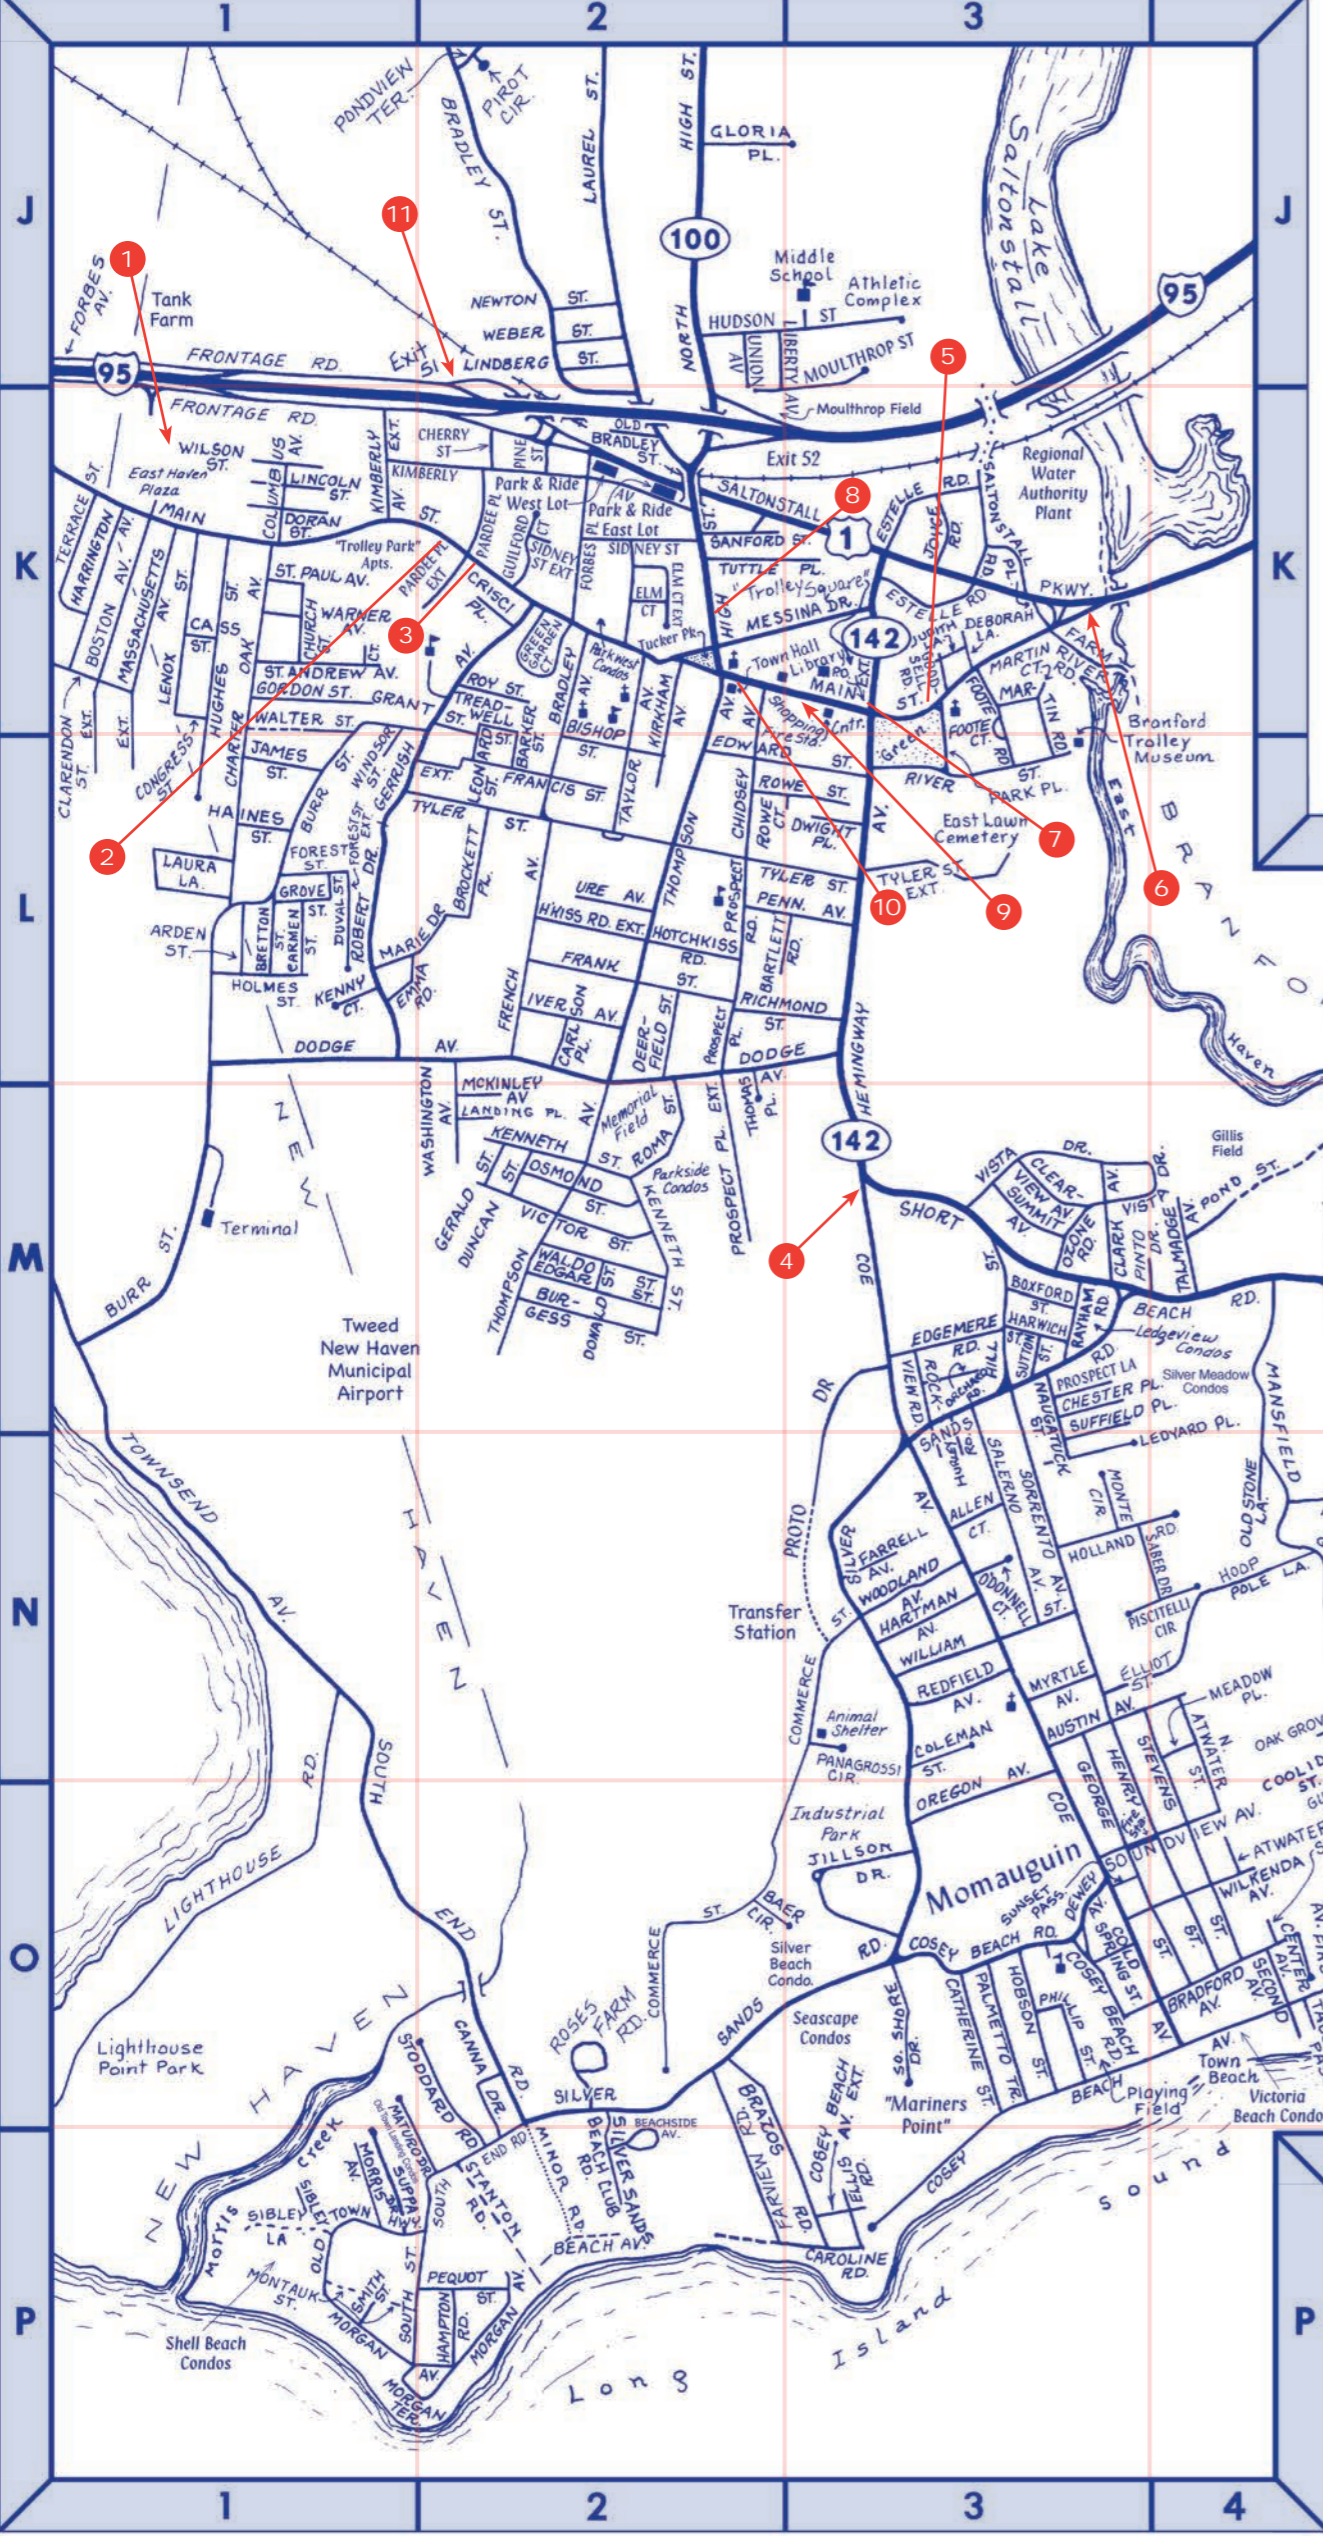

MAIL-A-MAP®
STREET MAP OF
EAST HAVEN
CONNECTICUT

"SUPPORT YOUR LOCAL BUSINESSES"

MAIL-A-MAP®
STREET MAPS

A DIVISION OF HARBOR PUBLICATIONS, INC.

P.O. Box 883 • Madison, CT 06443 • (203) 245-8009

www.mailamap.com

All Rights are reserved. Reproduction in whole or in part is strictly prohibited.
COPYRIGHT 2024

COUNTRY KITCHEN

BREAKFAST & LUNCH

HOURS
Monday - Friday 6:00AM - 2:00PM
Saturday 6:00AM - 1:00PM
Sunday 7:00AM - 1:00PM

203.469.7433

220 Main Street • East Haven, CT 06512
Take Out Service • Gift Certificates
MASTER • VISA • AMERICAN EXPRESS • DISCOVER
CREDIT/DEBIT - $10 minimum

Mansion de las Americas

BUFFET & GRILL
Mediterranean Restaurant

25 Frontage Road, East Haven, CT 06512
475-234-6189
mansiondelasamericasllc@gmail.com

To Order Maps Visit Our Website:
www.mailamap.com

Classic Touch
Full Service Family Salon

Senior haircuts $15 everyday

199 Main Street
Trolley Square Plaza, East Haven
203-466-3556

Lynne Carbone
Owner/Manager

EAST HAVEN CHAMBER OF COMMERCE

Like us on Facebook

Jennifer A. Higham, President
P.O. Box 120055
East Haven, CT 06512
203.467.4305
easthavenchamber01@gmail.com
easthavenchamber.com

THE Rib House
BEST PLACE FOR RIBS

Sun. 12pm-8pm, Mon. Closed, Tues. 4pm-9pm, Wed.-Sat. 12pm-9pm

190 East Main Street • East Haven, CT 06512
203-469-RIBS (7427)
www.theribhouse.com

OFFICE OF THE MAYOR
250 MAIN ST., EAST HAVEN, CT 06512

It is my pleasure to welcome you to the Town of East Haven. Home to one of Connecticut's vibrant shoreline communities, East Haven is flourishing with diverse businesses and amenities. As a lifelong resident, it gives me great pride to serve as Mayor and illustrate its outstanding features. We are fortunate to have a town staff that is second to none, contributing to the efficiency, safety, and natural beauty of the community. If time allows, I encourage you to support our local businesses during your visit. Alongside the Chamber of Commerce, I'm humbled and honored to represent the best of East Haven. For additional assistance, my office can be contacted at: 203-468-3204. Please visit our town website for more information about activities and events: www.easthaven-ct.gov.

Mayor Joseph A. Carfano