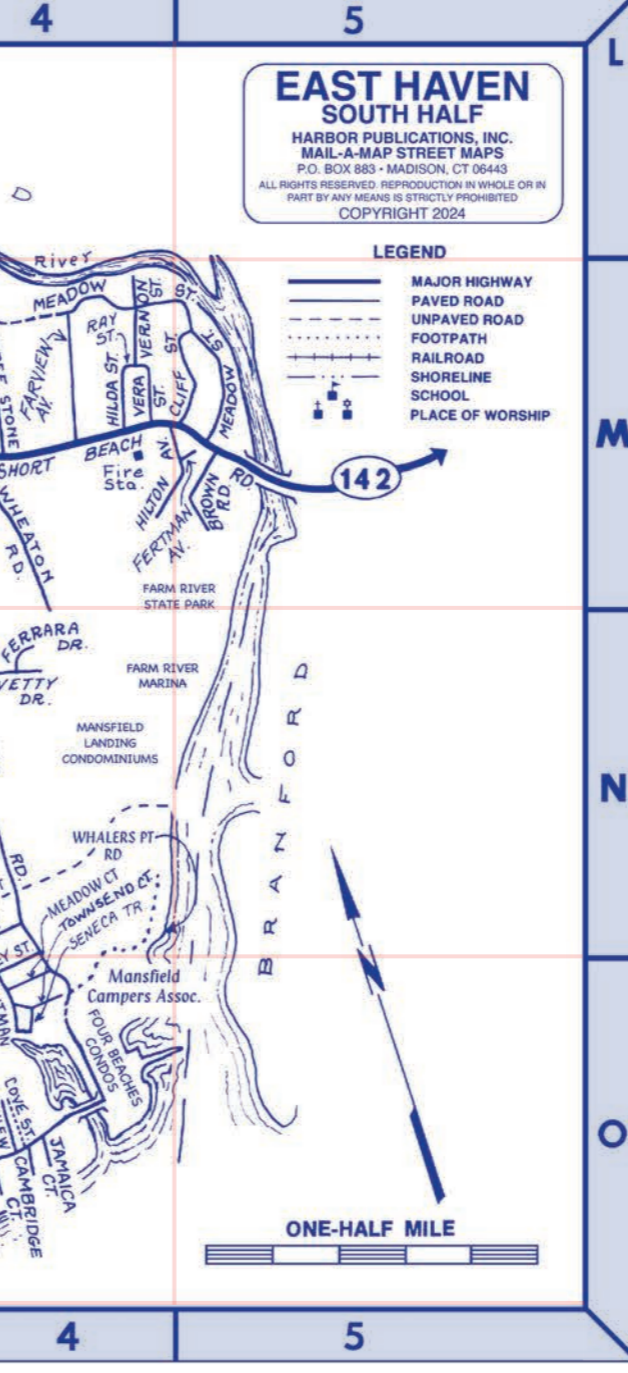

EAST HAVEN STREET INDEX SOUTH HALF

Allen Ct	N3	Grove Rd	L1	Prospect La	M3
Arden St	L1	Guilford Ct	K2	Prospect Pl Ext	M2
Atwater St	O4	Gurney St	O4	Prospect Rd	L2
Austin Av	N3-N4	Haines St	L1	Proto Dr	M3-N3
Baer Cir	O2	Hampton Rd	P2	Ray St	M4
Barker St	L2	Harrington Av	K1	Raynham St	M3
Bartlett Rd	L2	Hartman Av	N3	Redfield Av	N3
Beach Av	P2	Harwich St	M3	Renshaw Dr	E3
Beachside Av	P2	Hemingway Av	K3-M3	Richmond St	L2-L3
Bishop St	L2	Hemingway Av Ext	K3	River St	L3
Boston Av	K1	Henry St	N3-O4	Robert Dr	L1
Boxford St	M3	High St	K2	Rockview Rd	M3
Bradford St	O3-O4	Hilda St	M4	Roma St	M2
Bradley Av	K2-L2	Hill St	M3	Roses Farm Rd	O2
Bradley St	H2-J2	Hilton St	M4	Route Conn 100	E4-K2
Brazos Rd	O2-P3	Hobson Av	O3	Route Conn 142M3-M5	J1-J4
Bretton St	L1	Holland Rd	N3	Route I-95	J1-J4
Brockett Pl	L2	Holmes St	L1	Route U.S. 1	K2-K4
Brown Rd	M5	Hoop Pole La	N3-N4	Rowe Ct	L2
Burr St	K1-M1	Hotchkiss Rd	L2	Rowe St	L2-L3
Burgess St	M2	Hotchkiss Rd Ext	L2	Roy St	K2
Canina Dr	O2	Hudson St	J2-J3	Saber Dr	N3
Cambridge Ct	O4	Hughes St	K1-L1	St Andrew Av	K1
Carlson Pl	L2	Hurley Rd	N3	St Paul Av	K1
Carmen St	L1	Indian Springs La	H2	Salerno Av	N3
Caroline Rd	P2-P3	Iver Av	L2	Saltonstall Pkwy	K2-K4
Cass St	K1	Jamaica Ct	O4	Saltonstall Pl	K3
Catherine St	O3	James St	L1	Sanford St	K2
Center Av	O4	Jillson Dr	O3	Seaview Av	O4
Charter Oak Av	K1-L1	Joyce Rd	K3	Second Av	O4
Cherry St	K2	Judith La	K3	Seneca Tr	O4
Chester Pl	M3	Judith La	K3	Short Beach Rd	M3-M5
Chidsey Av	K2-L2	Kenneth St	M2	Sibley La	P1
Church St	K1	Kenny Ct	L1	Sibley Rd	P1
Clark Av	M3	Kimberly Av	K1	Sidney St	K2
Center St	K1	Kimberly Av	K1	Sidney St	K2
Clearview Av	M3	Kimberly Av Ext	K1	Sidney St Ext	K2
Cliff St	M5	Kirkham Av	K2	Silver Sands Rd	M3-O2
Coe Av	M3-O4	Kirkham Av	K2	Silver Sands Beach	
Cold Spring Rd	O3	Landng Pl	M2	Club Rd	P2
Coleman St	N3	Laura La	L1	Smith St	P1
Columbus Av	K1	Laurel St	G1-J2	Sorrento Av	M3-N3
Commerce St	N3-O2	Ledyard Pl	N3	Soundview Av	O3-O4
Congress St	K1	Lenox St	K1	South St	P1
Connecticut Tpk	J1-J4	Leonard St	L2	South End Rd	N1-P2
Coolidge St	N4	Leonard St Ext	L2	South Shore Dr	O3
Cossey Beach Av	O4-P3	Liberty Av	J2	Stanton Rd	P2
Cossey Beach Av Ext P3	N3	Lincoln St	K1	Stevens St	N3-O4
Cossey Beach Rd	O3	Lindberg St	J2	Stoddard Rd	P2
Cove St	O4	Main St	K1-K4	Suffield Pl	M3
Crisci Pl	K2	Mansfield Grove Rd	M4	Summit Av	M3
Deborah La	K3	Martin Ct	K3	Suppa Dr	P1
Deerfield St	L2	Martin Rd	K3-L3	Sutton Pl	M3
Dewey Av	O3	Massachusetts Av	K1	Three Stone Pillars	M4
Dodge Av	L1-L3	Matturo Dr	O1-P2	Talmdage Av	M4
Donald St	M2	McKinley Av	M2	Taugoda Pass	O4
Doran St	K1	Meadow Ct	O4	Taylor Av	K2-L2
Duncan St	M2	Meadow Pl	N4	Terrace St	K1
Duval St	L1	Meadow St	M4-M5	* Thomas Pl	M2
Dwight Pl	L3	Messina Dr	K2-K3	Thompson Av	K2-M2
Edgar St	M2	Minor Rd	P2	Three Stone Pillars	M4
Edgemere St	M3	Montauk St	P1	Townsend Av	M1-P1
Edwards St	L2-L3	Monte Cir	N3	Townsend Ct	O4
* Elizabeth Ann Dr	M3	Morgan Av	P1-P2	Treadwell St	K2
Elliot St	N3-N4	Morgan Ter	P1	Tuttle Pl	K2-K3
Ellis Rd	P3	Morris Av	P1	Tyler St	L2-L3
Elm Ct	K2	Moulthrop St	J2	Tyler St Ext	L3
Elm Ct Ext	K2	Myrtle Av	N3	Union Av	J2
Elm St	K2	Naugatuck St	M3-N3	Ure Av	L2
Emma Rd	L1	Newton St	J2	Vera St	M4
Estelle Rd	K3	N Atwater St	N4-O4	Vernon St	M4
Farview Av	M4	N High St	E4-J2	Victor St	M2
Farm River Rd	K3	Oak Grove St	N4	Vista Dr	M3
Farview Rd	O2-P2	O'Donnell Ct	N3	Waldo St	M2
Farrell Av	N3	Old Bradley St	K2	Walter St	K1
Ferrara Dr	N4	Old Stone La	N4	Warner Av	K1
Fertman Av	M5	Old Town Hwy	P1	Washington Av	L2-M2
First Av	O4	Orchard Rd	M3	Weber St	J2
Footte Ct	K3	Oregon Av	N3-O3	Whalers Point Rd	N4
Footte Rd	K3-L3	Osmond St	M2	Wheaton Rd	M4
Forbes Pl	K2	Ozone Rd	M3	Whitman Av	O4
Forest St	L1	Palmetto Tr	O3	Wilkena Av	O3-O4
Forest St Ext	L1	Panagrossi Cir	N3	William St	N3
Francis St	L2	Pardee Pl	K2	Wilson St	K1
Frank St	L2	Pardee Pl Ext	K2	Windsor St	L1
French Av	L2	Park Pl	K3-L3	Woodland Av	N3
Frontage Rd	J1-K2	Pennsylvania Av	L2-L3		
George St	N3-O4	Pevetty Dr	N4		
Gerald St	M2	Phillip St	O3		
Gerrish Av	K2-L1	Pine St	K2		
Gloria Pl	J2	Pinto Dr	M3		
Goodsell Rd	K3	Pirot Cir	J2		
Gordon St	K1	Piscitelli Cir	N3-N4		
Grant St	K2	Pond St	M4		
Green Garden Ct	K2	Pond View Ter	H2-J2