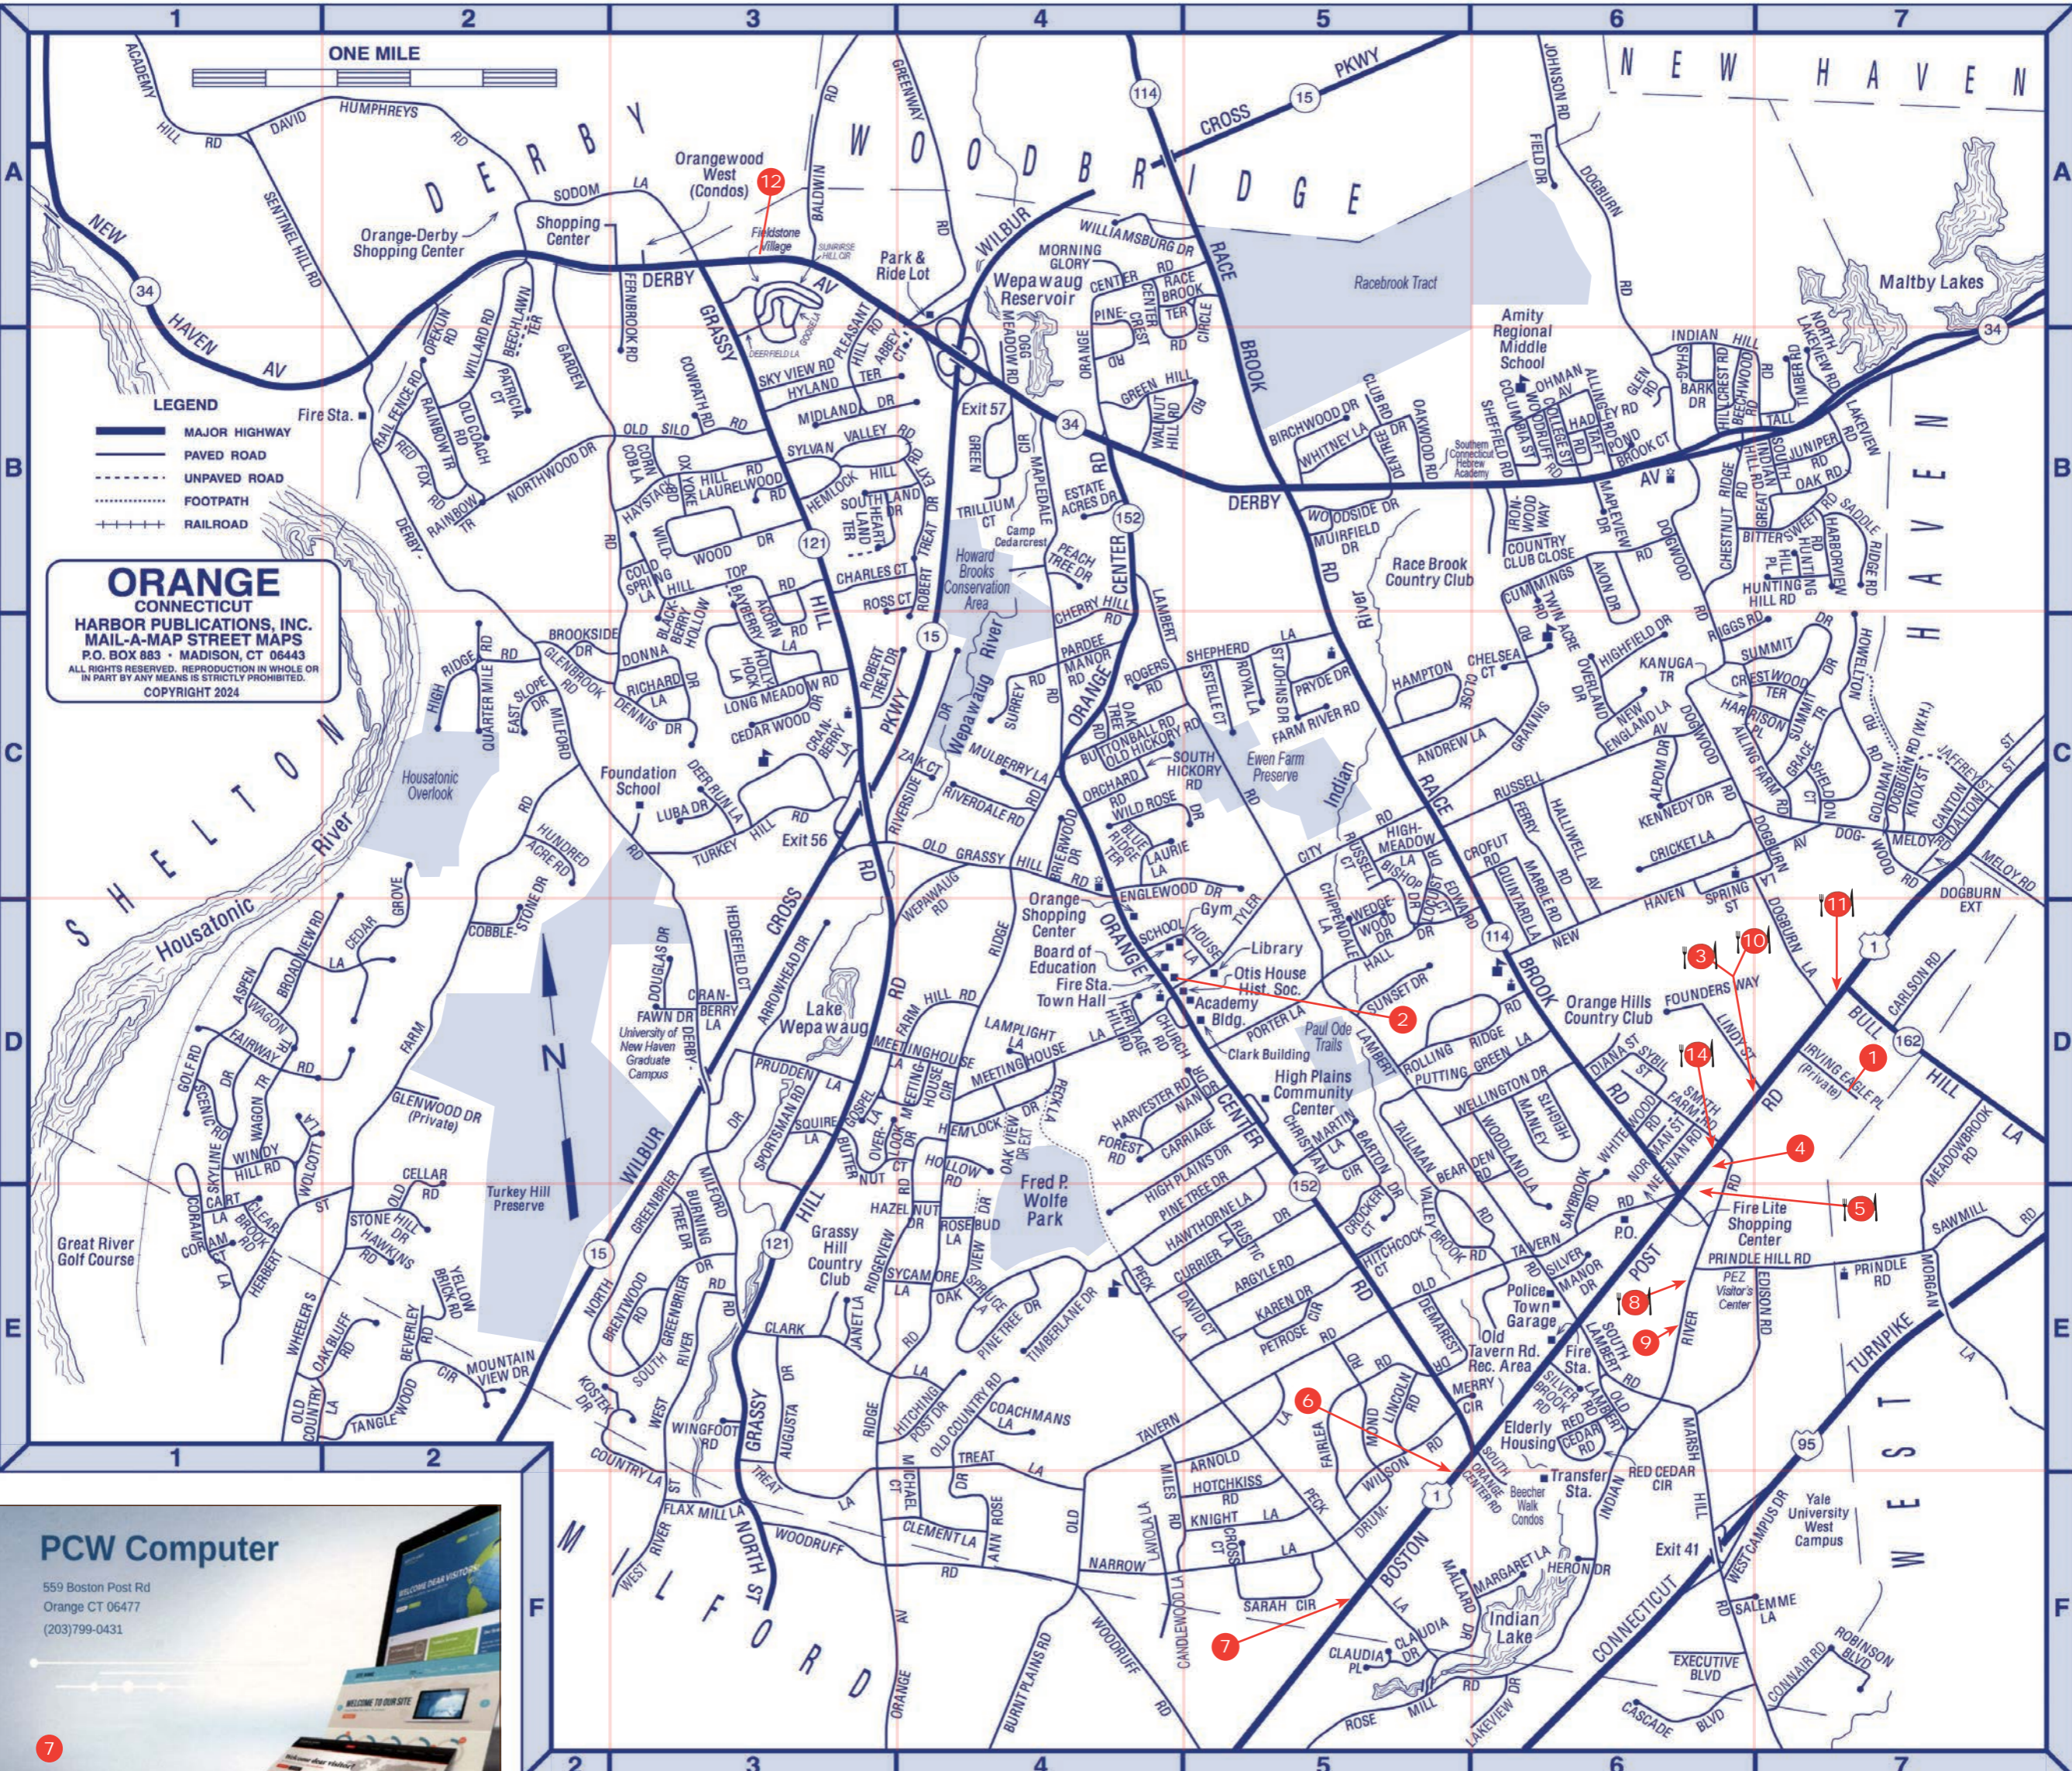

GRUBHUB **DOORDASH**

BREAKFAST ALL DAY LUNCH & DINNER

GOODIES
DRIVE-THRU

111 Boston Post Road • Orange, CT 06477
Phone: 203-553-9944 • Fax: 203-553-9945
www.Goodiesorange.com

MAD Mike's
CHEESESTEAKS & SALADS

Family Owned
223 Post Road • Orange, CT 06477
475-209-9190
madmikescheesesteaks@gmail.com

Allstate
You're in good hands.

24-Hour Customer Service

Kyle Phillips
Agency Owner
Allstate Insurance Company
501 Boston Post Rd., Ste. 3
Orange, CT 06477
Phone 203-795-5577
Fax 203-795-4358
KylePhillips@allstate.com
www.allstate.com/kylephillips

CHINA PAVILION

185 Boston Post Road, Orange CT 06477
www.ChinaPav.com
203 - 795 - 3555

Open Daily 6 am-10 pm

Duchess
SERVED FAST

Breakfast • Lunch • Dinner • Sit Down or Drive Thru
240 Boston Post Road • Orange, CT • (203) 799-6919
www.goduchess.com

DAILY SPECIALS • SOUPS • SIDES • BUILD-A-BURGER • BUILD-A-SALAD

Spring Brook Deli
More Than Just a Deli

Featuring Boar's Head Deli Meats sold by the pound at low, competitive prices, and featured in our Overstuffed Deli Sandwiches.
Planning a party or get-together? Call us to cater!

240 INDIAN RIVER ROAD • ORANGE, CT 06477
TEL: 203-795-3833 • FAX: 203-795-4281
OPEN MONDAY-FRIDAY 6-3

National Bicentennial Farm

FIELD VIEW FARM
Since 1639

- Ice Cream
- Veggies
- Hay
- Raw Milk

707 Derby Turnpike, Orange, CT 06477
203-795-0571

To Order
Maps Visit Our Website:
www.mailamap.com

PCW Computer

559 Boston Post Rd
Orange CT 06477
(203)799-0431