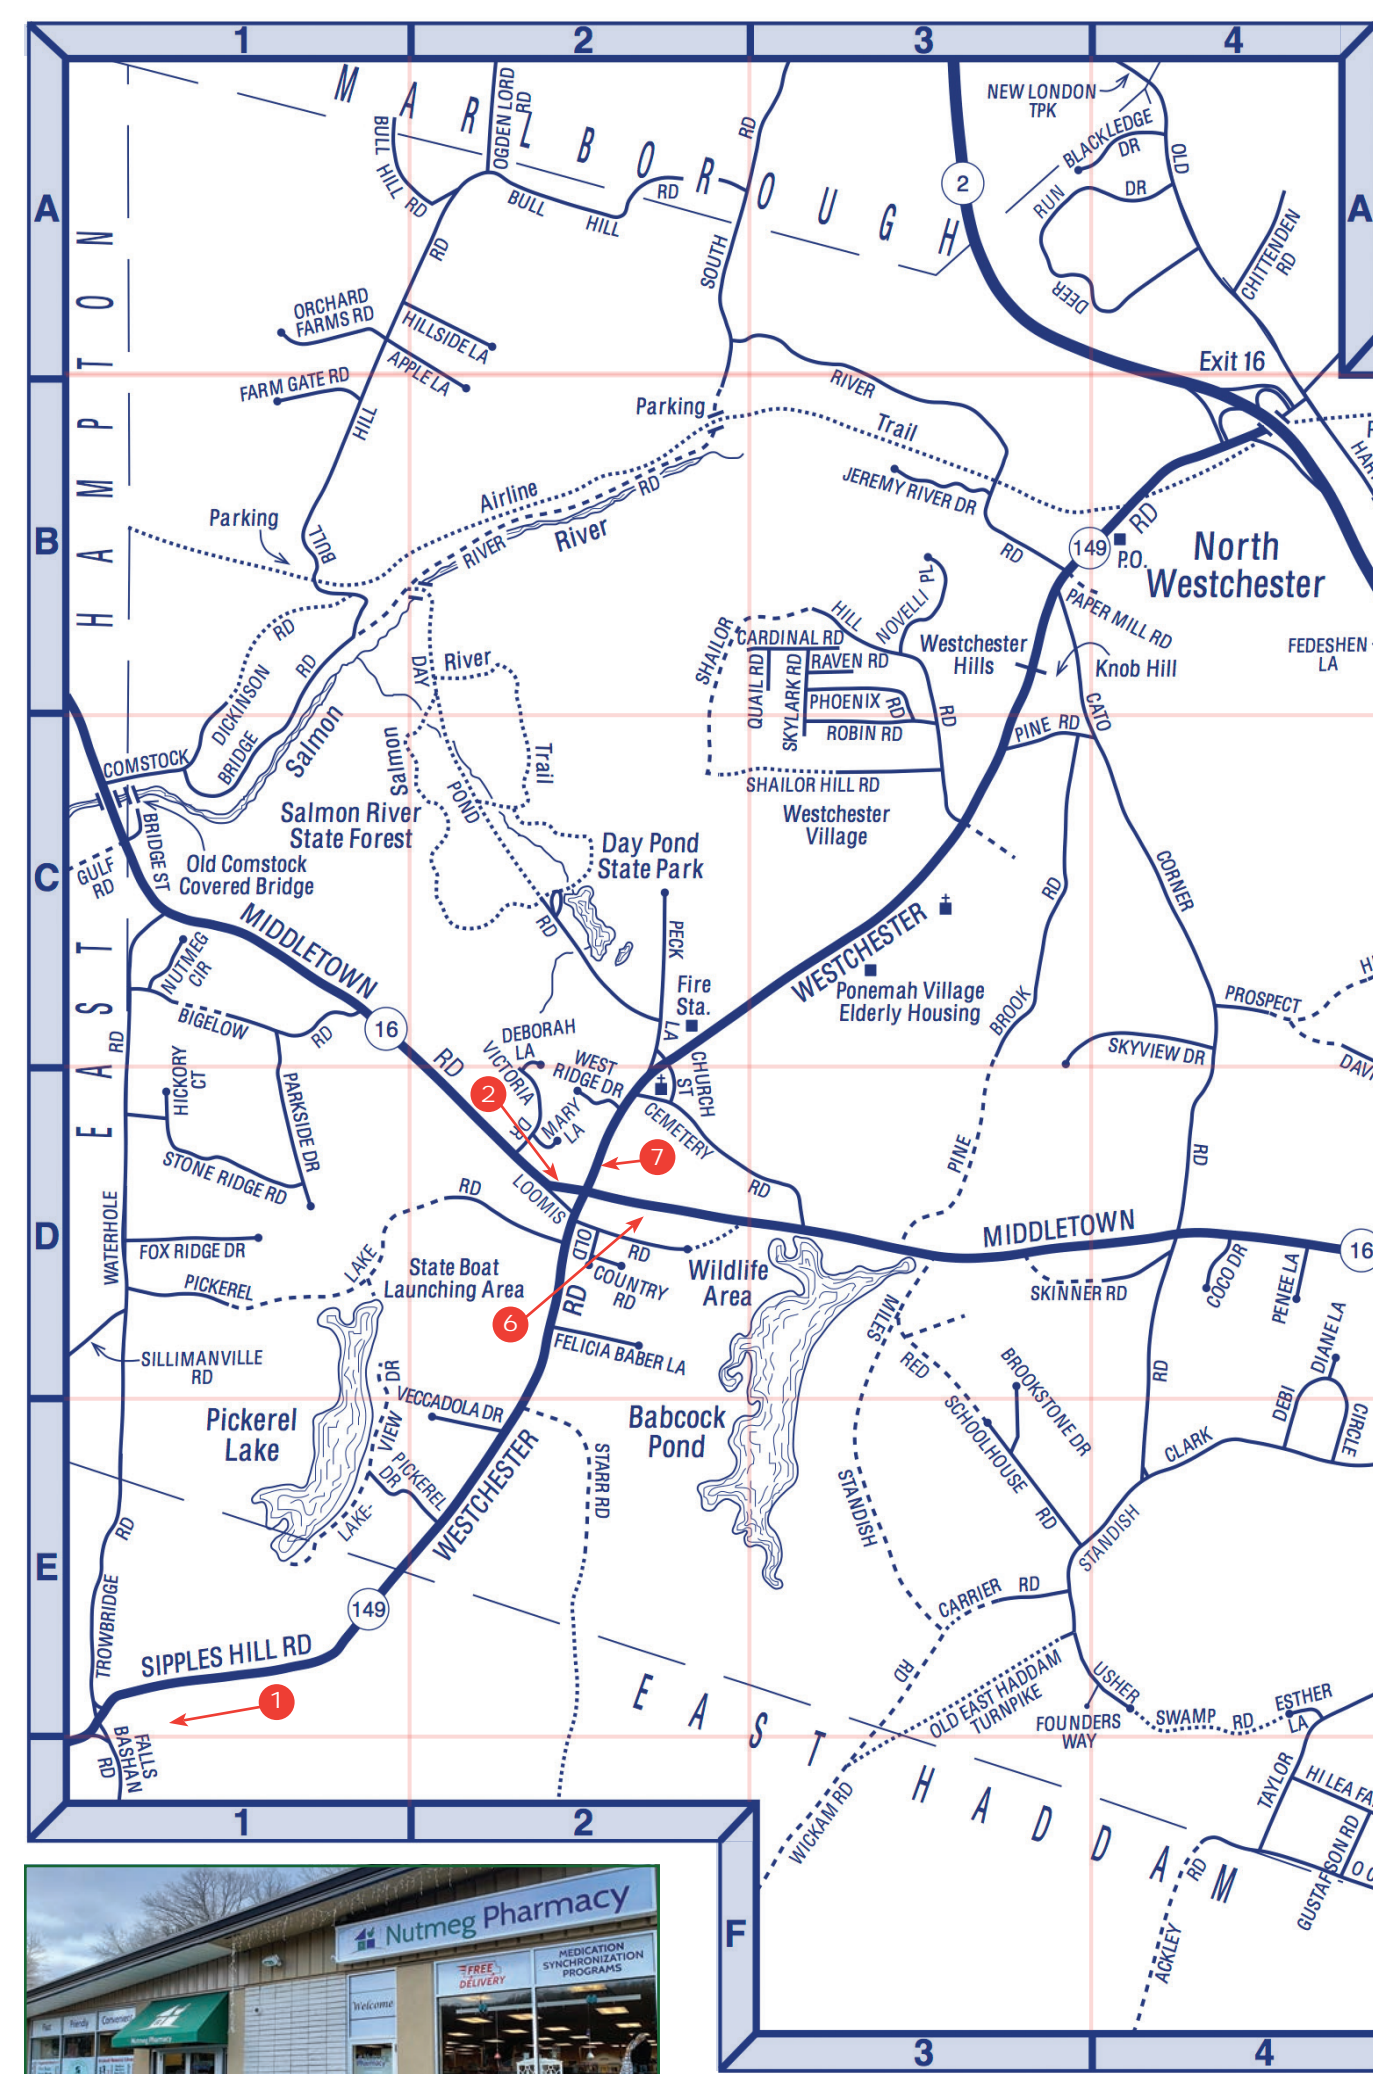

verizon

wireless ZONE Premium Wireless Retailer

119 SOUTH MAIN STREET
COLCHESTER, CT 06415
(860) 537-1000

WIRELESSZONE.COM

COLCHESTER STREET INDEX

Alexander Dr	E7*	Brookstone Dr	E2	Chestnut Hollow D7	D8
Alfred Dr	E4	Bruce Cir	C6*	Choma La	D7
Alpine Dr	D7	Buckhalter Way	E7	Christy La	D7
Amston Rd	D7-C7	Bulkeley Hill Rd	D5-F5	Church St	D2
Antioch Rd	F6	Bull Hill Rd	A2-B1	Cirilto Dr	G5-F5
Apple La	A1-B2	Bush Rock Rd	B8	Clark La	D6*
Ashley La	D5	Cabin Rd	D6-E6*	Cobble Way	E7
Autumn Ridge	D7	Caisson Rd	D9	Coco Dr	D4
Balaban Rd	D5	Cambridge Ct	H10	Colburn Dr	G8
Beechwood Dr	E5	Canterbury La	C7	Comstock Bridge Rd	
Berry La	C6*	Cardinal Rd	B3		B1-C1
Bigelow Rd	C1	Carli Blvd	F6	Country Place Rd	E7
Birch Cir	E7	Carrier Rd	E3	Cousins Rd	C7
Blackledge Dr	A4	Carvalho Dr	H9	Cragin Ct	D6*
Blueberry La	E8	Cato Corner Rd	B3-D4	Crestview Dr	D6-E6*
Boretz Rd	C6*	Caverly Mill Rd	E9		
Brainard Rd	H8-H9	Cedar La	F8	Daniel Dr	G8
Brianwood Dr	F5	Cemetery Rd	D2-D3	Dara Dr	E6
Bridge St	C1	Center Ct	D7	David Dr	E6*
Brindlewood Path	B8	Cherry Tree La	E8	Davidson Rd	C4-D5
Broad Meadow Rd	D8	Chestnut Dr	E7*	Day Pond Rd	C2
Broadway	D6*	Chestnut Hill Rd	E8-E9	Debbie Rd	H10

Quality Consignments
Antiques Collectables and Used Furniture

Joe and Cheryl Carroll
Owners

119 South Main Street
Colchester, CT 06415
(CVS Plaza)

860-537-6662
Follow us on Facebook!!!

Open Daily: Weekday 10-6, Weekends 10-5

COLCHESTER CONNECTICUT HARBOR PUBLICATIONS, INC. MAIL-A-MAP STREET MAPS
P.O. BOX 883 • MADISON, CT 06443
ALL RIGHTS RESERVED. REPRODUCTION IN WHOLE OR IN PART BY ANY MEANS IS STRICTLY PROHIBITED. COPYRIGHT 2024

ONE MILE

LEGEND

- MAJOR HIGHWAY
- PAVED ROAD
- UNPAVED ROAD
- FOOTPATH
- RAILROAD

Nutmeg Pharmacy
Fast. Friendly. Convenient.

Free Delivery Wherever You Are!
Let us Make Your Life Easier!

Vaccinations • Multi-Dose Pill Packaging

26 FALLS ROAD • MOODUS CT • 860-891-8142
Mon-Fri 9:00am-6:30pm • Sat 9:00am-4:00pm • Sun Closed

23 KILLINGWORTH ROAD • HIGGANUM CT • 860-345-3607
Mon-Fri 8:30am-8:00pm • Sat 8:30am-4:00pm • Sun 9:00am-3:00pm

3 NORTH SECOND AVENUE • TAFTVILLE, CT • 860-383-2013
Mon-Fri 8:30am-6:00pm • Sat 8:30am-3:00pm • Sun 9:00am-1:00pm

Hope ACE Hardware
A Full Service Hardware Center and Kitchen & Bath Showroom

Milwaukee • Scotts • HTH
EGO • Delta • DeWalt

Benjamin Moore • THE BOLD LOOK OF KOHLER • Weber

Brand Names You Trust, Knowledgeable Staff, Quality Products

(860) 537-3046

212 Old Hartford Rd., Colchester, CT 06415