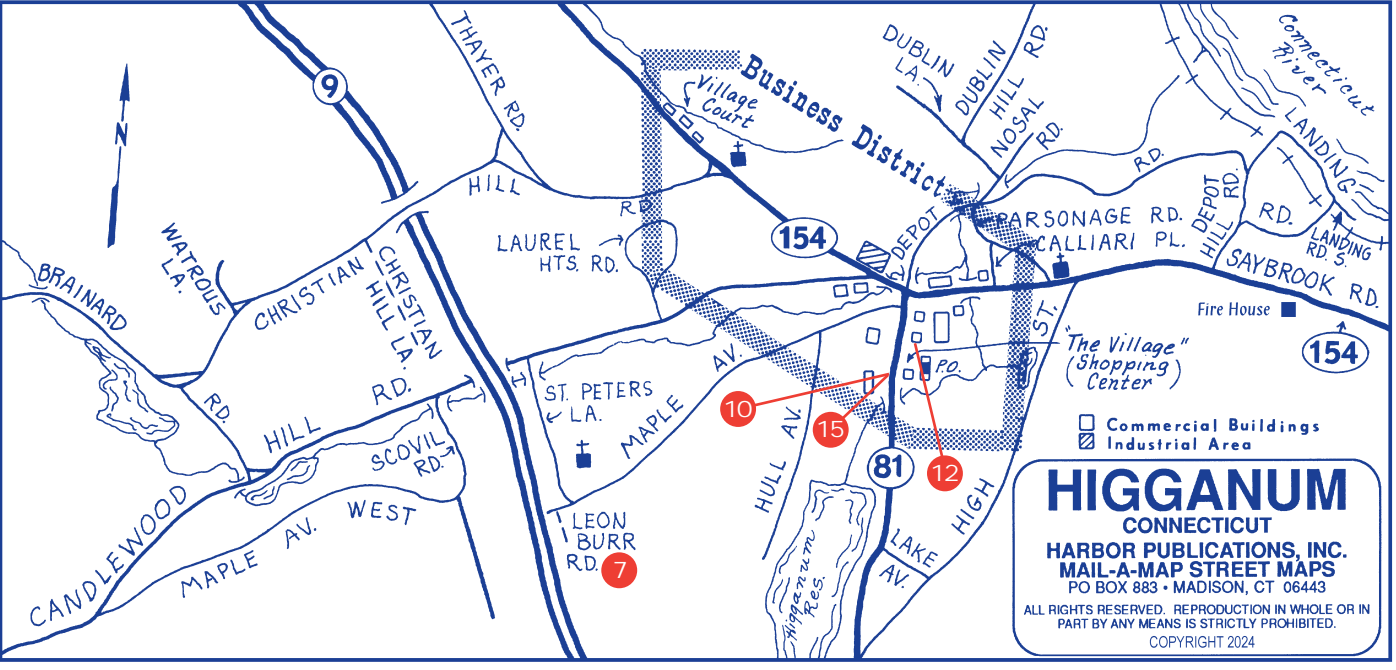

MIKES' AUTO SERVICE LLC

Servicing All Types of Vehicles

1573 Saybrook Road • Haddam, CT 06438
CALL or TEXT: 860-345-7700
Service@MikesAutoService-Haddam.com

ALAN'S SMALL ENGINE SERVICE

Sales & Service for:
Stihl • Husler • Simplicity • Ariens • Snapper

Your local outdoor power equipment specialist for over 23 years

860-345-2022 www.alansct.net

112 Bridge Road
Haddam, CT 06438

Hours: M-F 8:00 am - 5:30 pm Sat 8:30 am - 3:00 pm