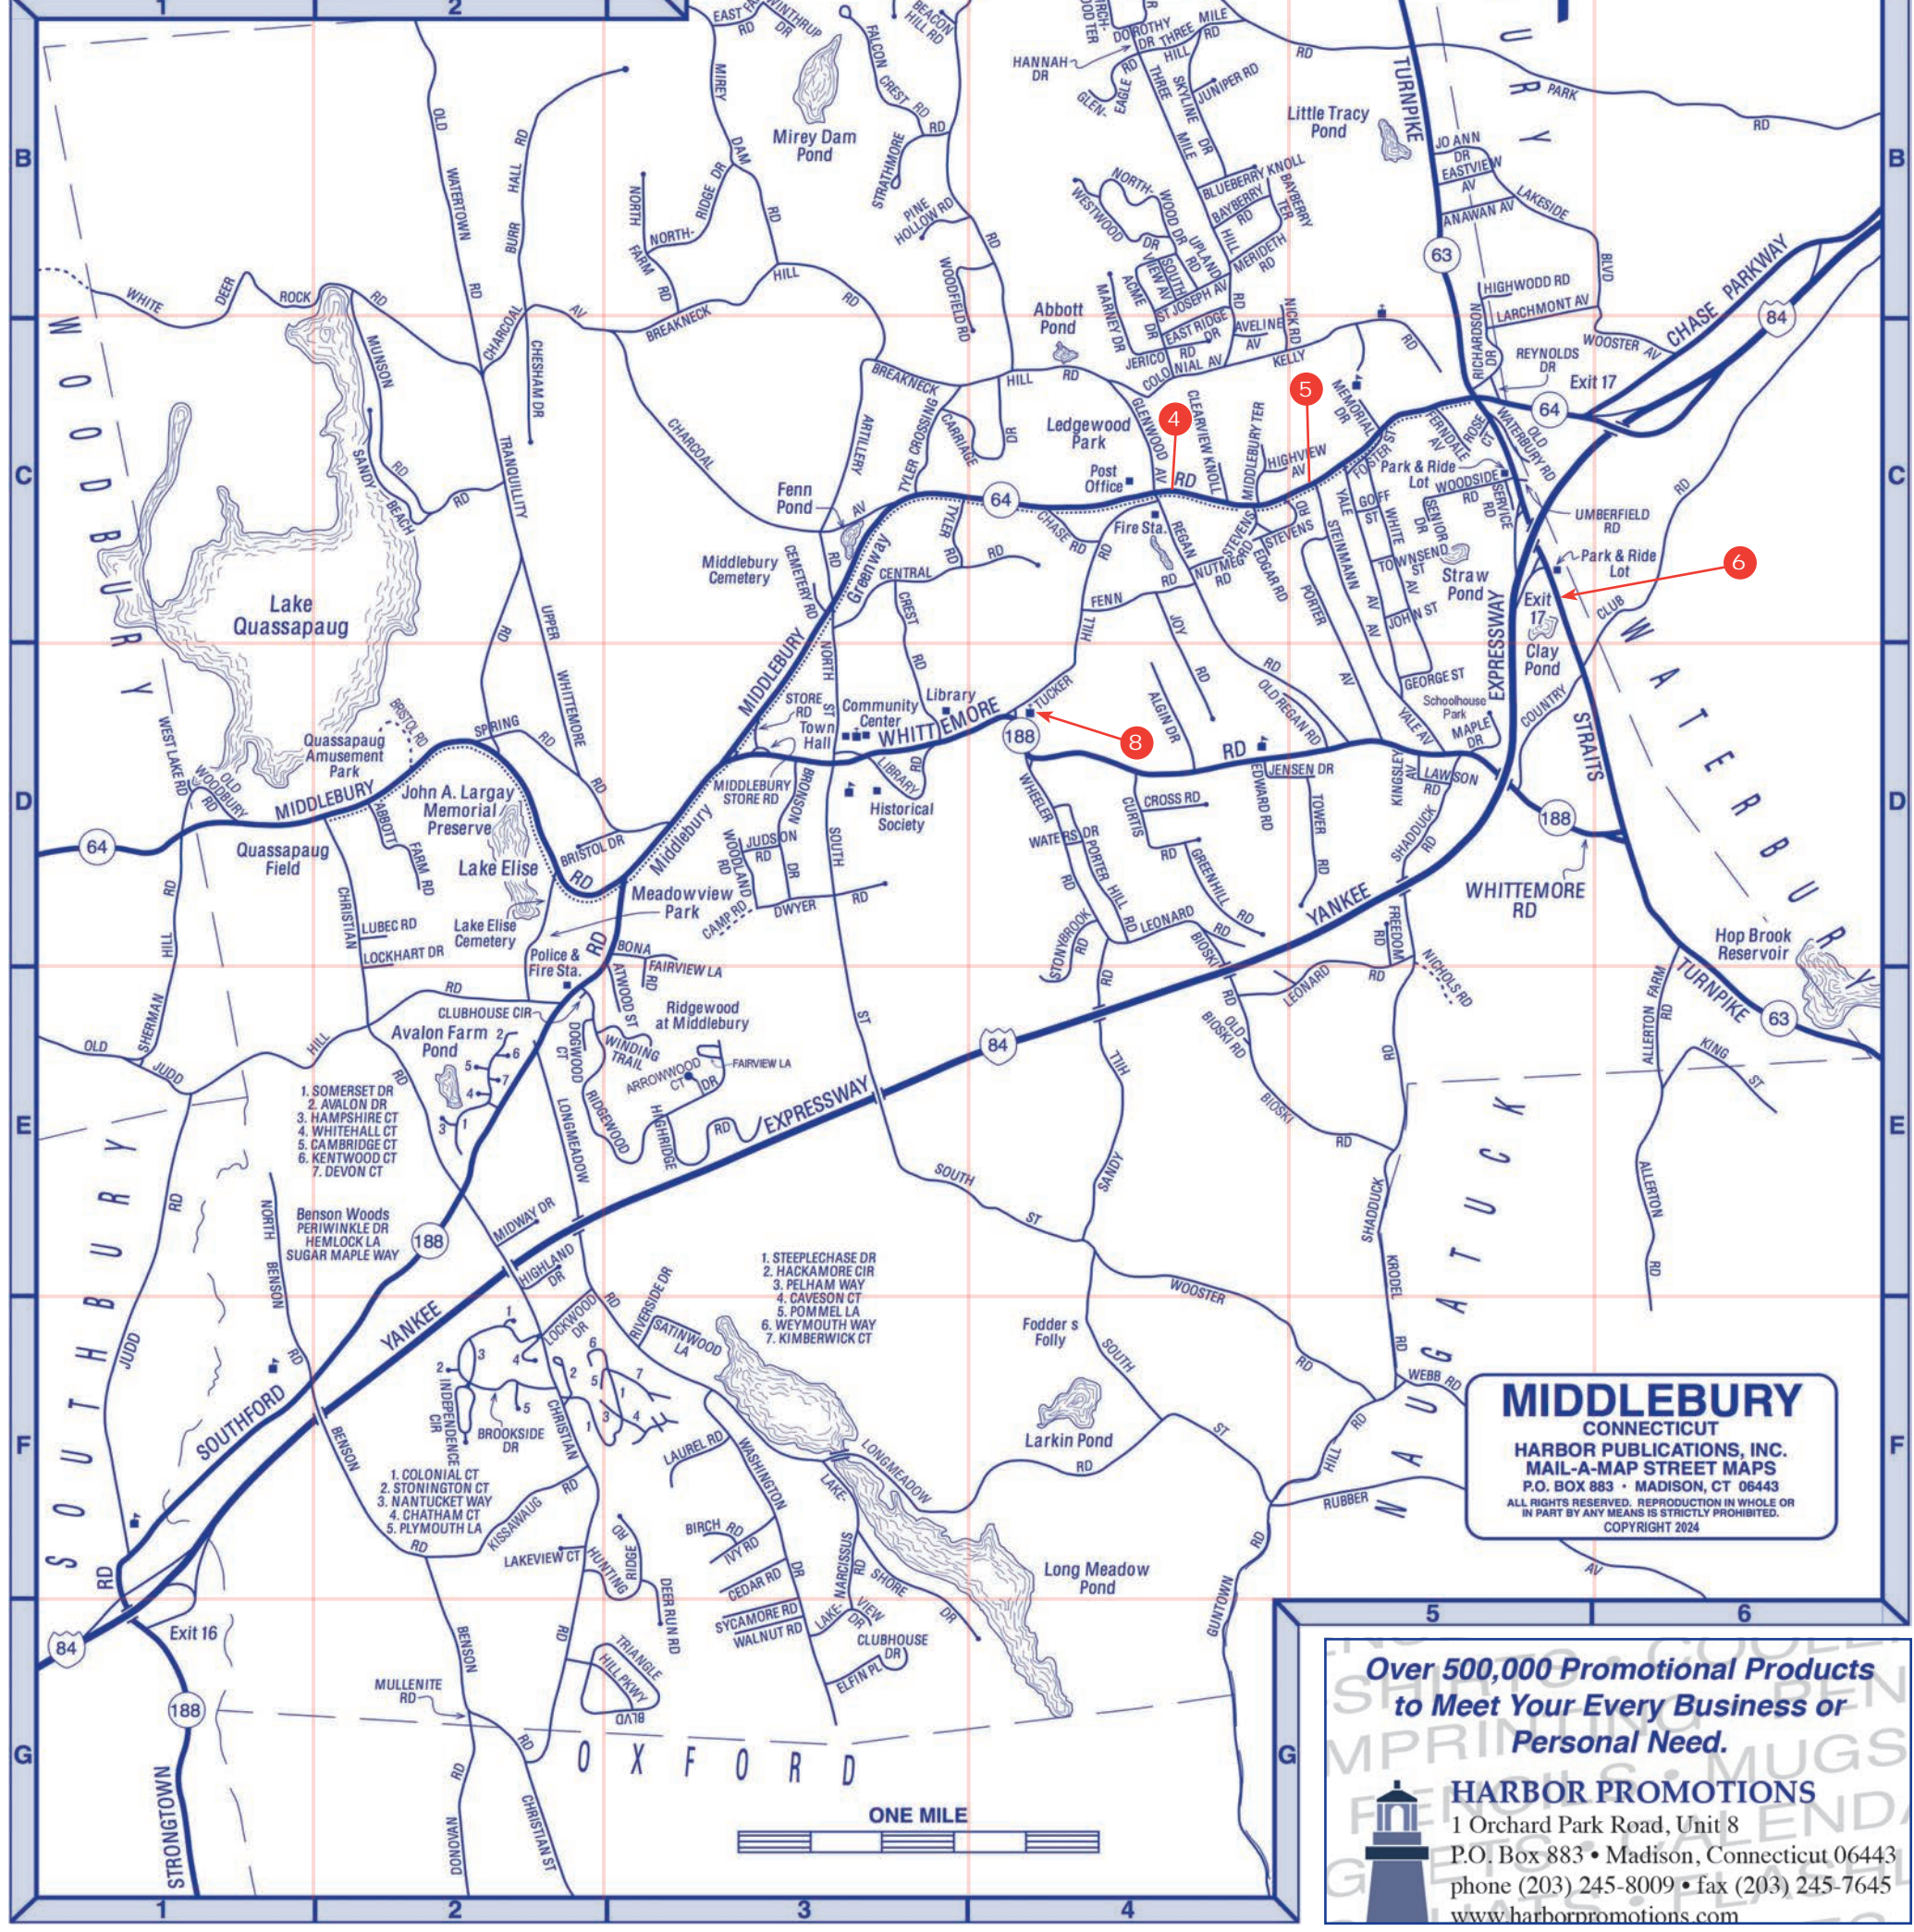

La Strega
Italian deli
908 Middlebury Road
Middlebury, CT 06768
(476) 828-8247
Tuesday - Friday
10:00 am - 6:00 pm
Saturday
10:00 am - 8:00 pm
Delivery and Catering Available

SMITH & Company
Surveyors & Engineers
• Land Surveying
• Boundary & Lot Surveys
• Topographic Surveys
• Residential & Commercial Surveys
• Civil Engineering
• Site Planning
• Septic System Design
• Percolation Testing
247 Main Street South, P.O. Box 996 • Woodbury, CT. 06798-0996
Phone: 203.263.0068
Email: info@smithsurveyors.com

ARE YOUR FUEL BILLS MAKING YOUR BANK ACCOUNT EXTINGUISH?
DAL FUEL OIL CO., LLC
FOR 24 HOUR SERVICE
CALL (203) 758-8082
DAVID A. LENKOWSKI
"You get more with the dinosaur"
HOD #413

RICH & JOHN'S
The Stove Shop
COMPLETE CHIMNEY SERVICE LLC • FAMILY OWNED AND OPERATED
787 Main Street South
Woodbury, CT 06798
Phone: 203-947-2712
www.richandjohnschimney.com

Nature's Goods MARKET
Vitamins, Supplements, Organic Produce and Groceries, Organic Juice Bar and Deli
860 Straits Turnpike • Middlebury, CT 06762
203-577-2000
www.naturesgoodsmarket.com

TO:

**Health Insurance
Medicare Plans**
Confused about Medicare Plans?
Turning 65?
Some plans at 0 cost!
Steve Ardussi
860-309-4137
"Your Personal Benefits Advisor"
"Trusted and Local"

To Order Maps,
Visit Our Website at:
www.mailamap.com

MIDDLEBURY STREET INDEX									
Abbott Farm Rd	D2	Christian Rd	D2-G2	Park Rd	A3-B5	Sycamore Rd	G3		
Acme Dr	C4-B4	Clearview Knoll	C4	Pelham Way	F2				
Algin Dr	D4	Clubhouse Cir	G3-E2	Periwinkle Dr	E1-E2	Three Mile Hill Rd	C4-B4		
Allerton Farm Rd	D6-E6	Colonial Av	C4	Pine Hollow Dr	B4-B3	Tower Rd	D5		
Anawan Av	B5	Colonial Ct	F1-F2	Plymouth La	F1-F2	Townsend St	C5		
Arrowwood Ct	E3	Country Club Rd	D5-D5	Pommel La	E1-E2	Tranquillity Rd	D2-C2		
Artillery Rd	C3	Crest Rd	D3-C3	Porter Hill Rd	E2	Triangle Blvd	G2-G3		
Atwood St	D2-E3	Cross Rd	D4	Porter Av	E3	Tucker Hill Rd	D4-C4		
Avalon Dr	E2	Curtis Rd	D4	Ravenwood Dr	C4-C5	Turnpike Dr	A5		
Aveline Av	C4	Highwood Rd	D2	Regan Rd	B5	Lubec Rd	C3		
		Hill Rd	F3-G3	Reynolds Dr	F5		C3		
Bayberry Rd	B4	Devon Ct	E2	Richardson Dr	G2-G3	Madison CT	A4		
Bayberry Ter	B4	Dogwood Ct	E2	Ridgewood Dr	F2-F3	Maple Dr	D5		
Beacon Hill Rd	B3	Donovan Rd	G2	Riverside Dr	C4-B4	Marney Dr	B4		
Benson Rd	F2-G2	Dorothy Dr	B4	Rose Ct	F2	Memorial Dr	C5		
Bioski Rd	D4-E5	Dwyer Rd	D3	St Joseph Av	F3	Merideth Rd	B4		
Birch Rd	F3	Middlebury Rd	D1-C5	Sandy Beach Rd	C5		C2-D3		
Birchwood Ter	B4	East Ridge Dr	C4-B4	Sandy Hill Rd	D3	Walnut Rd	G3		
Blueberry Knoll	B4	East Farm Rd	B3	Satinwood La	D4-D5	Washington Dr	F3-G3		
Bona Rd	D3-E3	Eastview Av	B5	Senior Dr	C4	Waters Rd	D4		
Breakneck Hill Rd	C3-C4	Edgar Rd	C4	Service Rd	C4	Watertown Rd	C4-A3		
Briarwood Ter	A4	Edward Rd	D4	Shaddock Rd	E2	West Lake Rd	D1		
Bristol Dr	D3-D2	Elfin Pl	G3	Skyline Dr	F3	Westwood Dr	B4		
Bristol Rd	D2	Judd Hill Rd	E1-E2	Somerset Dr	C5	Weymouth Way	F2		
Bronson Dr	D3	Judson Rd	D3	South St	D5-E5	Wheeler Rd	D4		
Brook La	C5	Fairhaven Dr	A4	South View Av	B4	White Deer Rock Rd	B1-C2		
Brookside Dr	F2	Fairview La	D3	Stonewall Dr	F3	White Av	C5-D5		
Burr Hall Rd	B2-B3	Falcon Crest Rd	B3	Stonington Ct	D3-F4	Whitehall Ct	E2		
		Fenn Rd	C4	Store Rd	C5	Whittemore Rd	D3-D6		
Cambridge Ct	E2	Ferndale Av	C5	Stonybrook Rd	B3	Winding Tr	E3		
Camp Rd	D3	Foster St	C5	Straits Turnpike	E1-F2	Winthrop Dr	B3		
Carriage Dr	C3-C4	Freedom Rd	D5	Strathmore Rd	D3-C3	Woodfield Rd	B4-C4		
Caveson Ct	F2	Kingsley Av	D5	Sugar Maple Way	B3	Woodland Rd	D3		
Cedar Rd	F3	Kissawaug Rd	F2		B4	Woodside Rd	C5		
Cemetery Rd	C3	Krodel Rd	F5		C4	Wooster Rd	E4-F5		
Central Rd	C3-C4	Lakeview Dr	G3		F1-F2	Yale Av	C5-D5		
Charcoal Av	C2-C3	Lakeshore Dr	F3-G4		D3	Yankee Expressway	G1-B6		
Chase Rd	C4	Lakeview Ct	F2		D4-E4				
Chatham Ct	F1-F2	Larchmont Av	C5-B5		A4-E6				
Chesham Dr	B2-C2	Laurel Rd	F3		B3				

Over 500,000 Promotional Products
to Meet Your Every Business or
Personal Need.
HARBOR PROMOTIONS
1 Orchard Park Road, Unit 8
P.O. Box 883 • Madison, Connecticut 06443
phone (203) 245-8009 • fax (203) 245-7645
www.harborpromotions.com