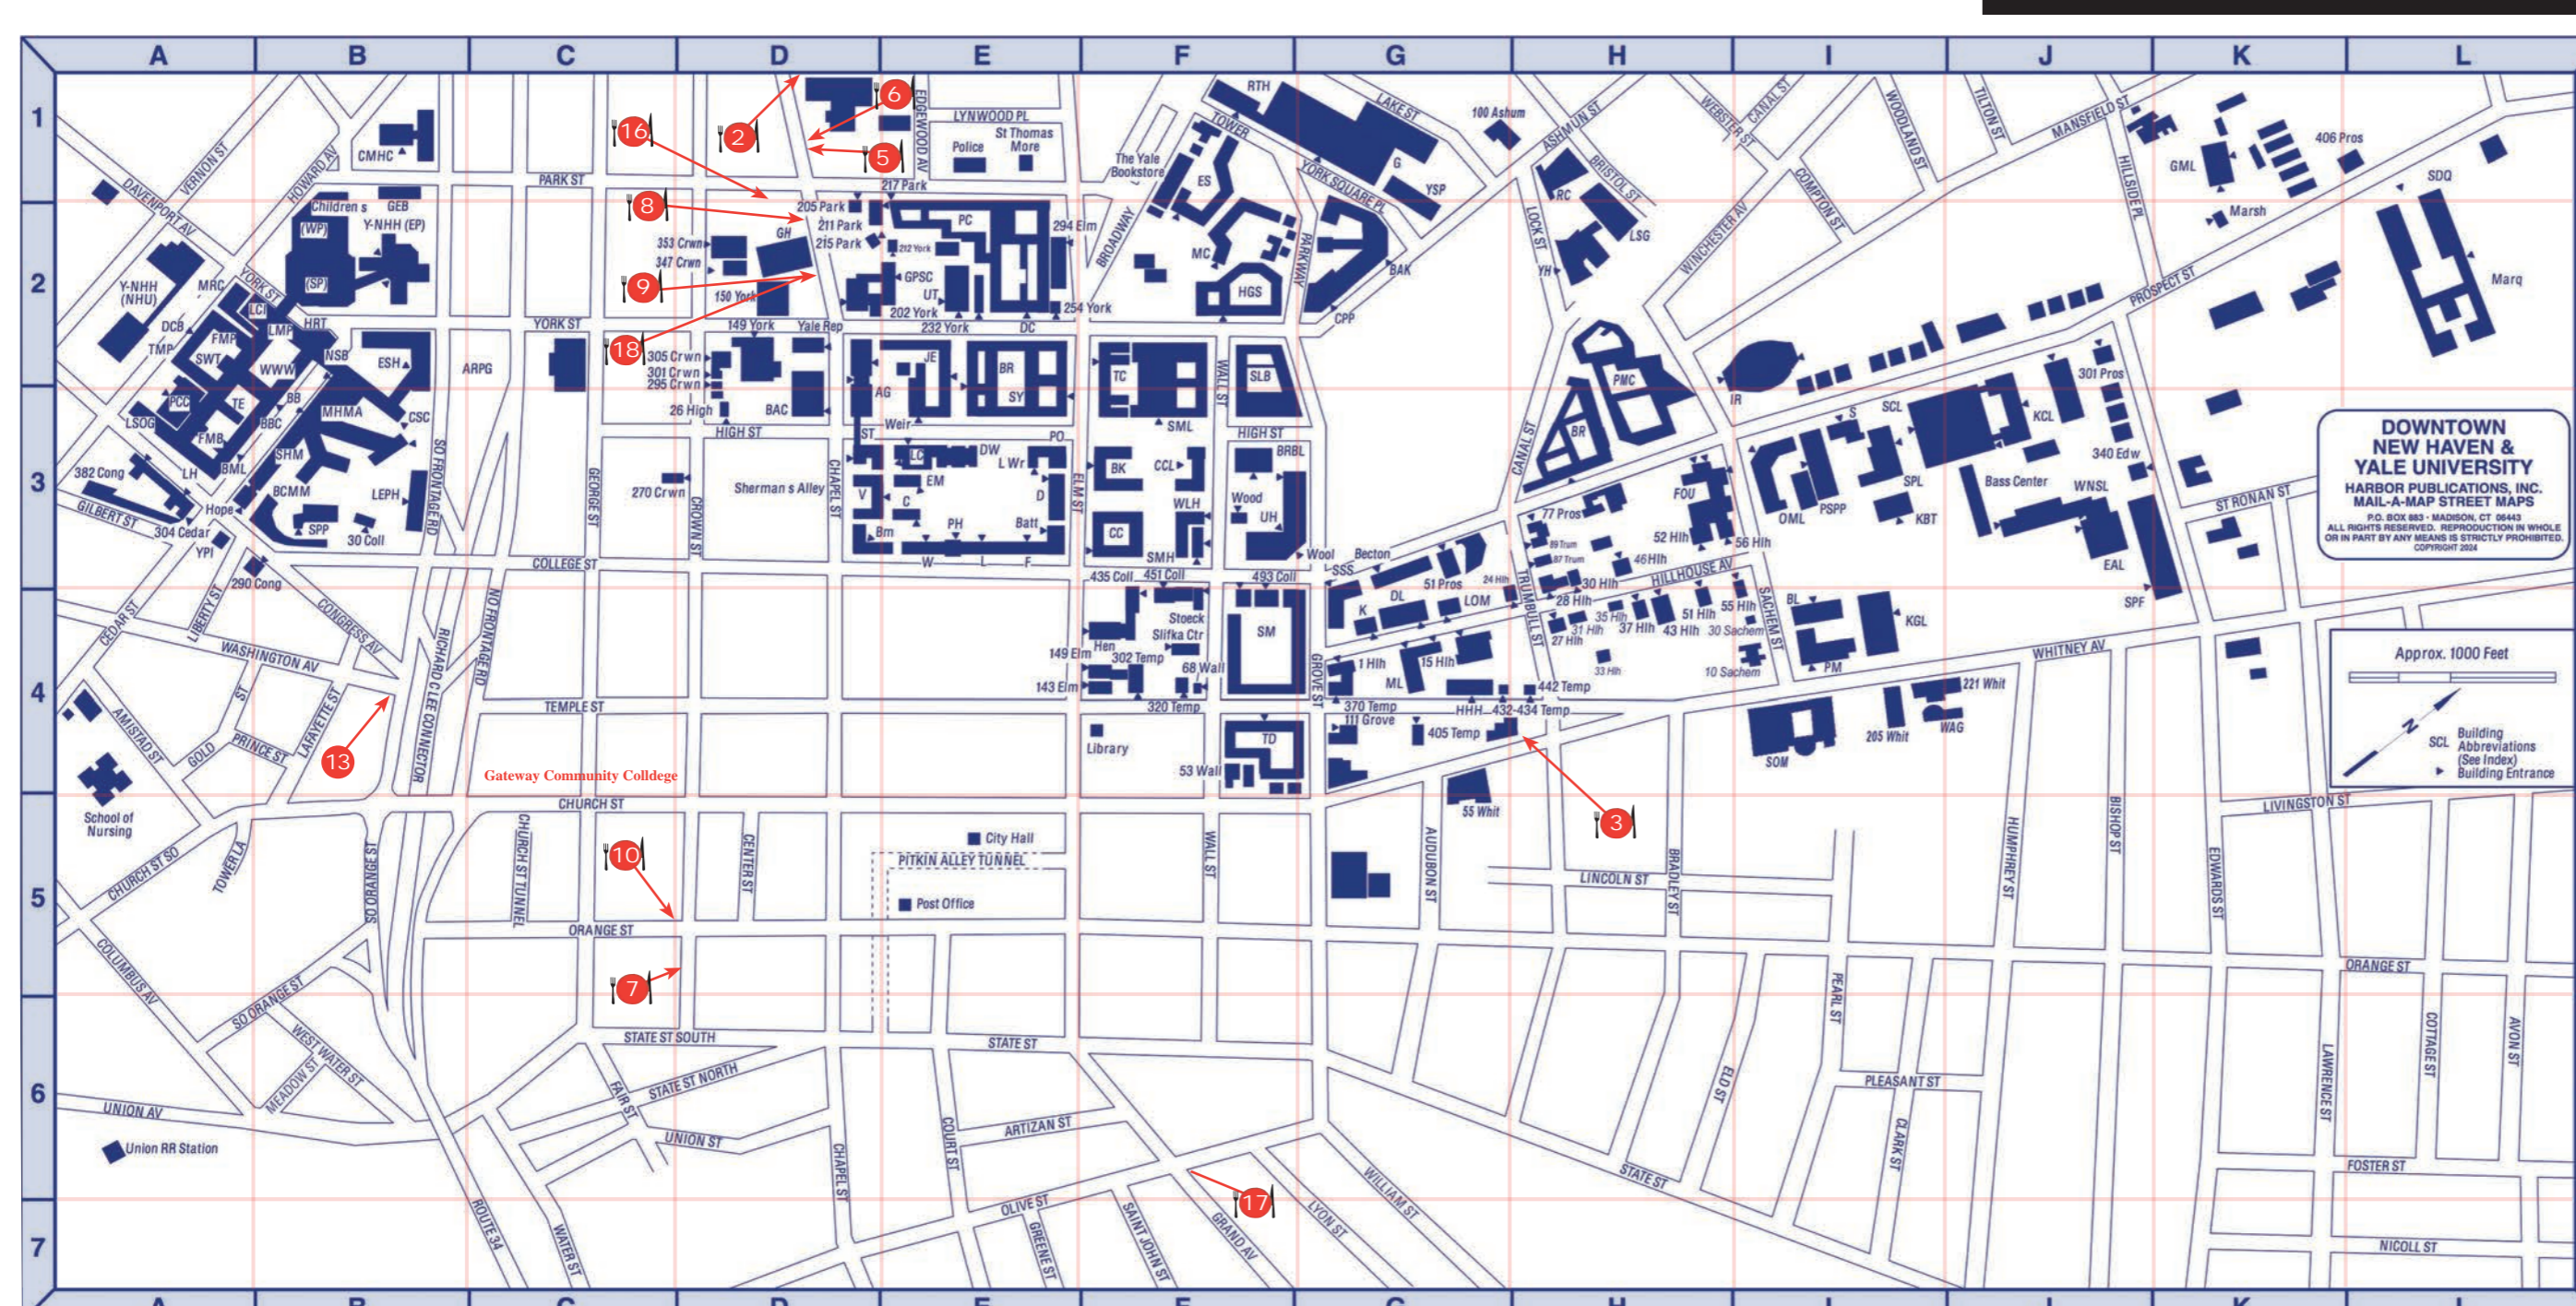

Restaurants • Cafes • Catering • Restaurants

Fin and Scale
Kosher Sushi

1205 Chapel Street New Haven, CT
203-745-4181
https://www.finandscalect.com/

Call for Reservations

RICOTTA
KOSHER RESTAURANT & SUSHI

1203 Chapel Street New Haven, CT
203-745-4181
https://www.ricotta-kosher.com/

Call for Reservations

Hours:
Sunday-Thursday 10am-8pm
Friday 10am-2pm
Saturday 9pm-11pm

COROMANDEL
CUISINE OF INDIA

LUNCH & DINNER
OPEN 6 DAYS A WEEK, CLOSED MONDAY

DINE IN • TAKE OUT • CATERING

185 BOSTON POST ROAD
ORANGE, CT 06477
203.795.9055
www.coromandelorangect.com

LUNCH SPECIALS • DAILY CHEF'S SPECIALS
ORDER ONLINE: WWW.COROMANDELORANGECT.COM

PIZZA HOUSE

89 Howe Street
New Haven CT 06511
203-865-3345

info@pizzahousect.com

House of Naan
Indian Kitchen & Bar

65 Howe Street • New Haven, CT 06511 • 203-562-6226
info@houseofnaan.com • www.houseofnaan.com

HOT MURGA
INDIAN FRIED HOT CHICKEN

Sun.-Wed. 11am-10pm, Thurs-Sat. 11am-2am

140 Howe Street • New Haven, CT 06511
(475) 321-2153
hotmurga.com

Gift Card Promotion
Buy any amount and get 50% Extra

203.782.8347 | LAZEEZINDIANCUISINE.COM
40 ORANGE STREET | NEW HAVEN, CT 06510

El CENTENARIO
Cantina • Bar • Restaurant

10 Orange Ave. New Haven, CT 06519

Open 7 Days: Sun-Thurs. 11am-1am, Fri. & Sat. 11am-2am
203-691-7436
Centisland@gmail.com