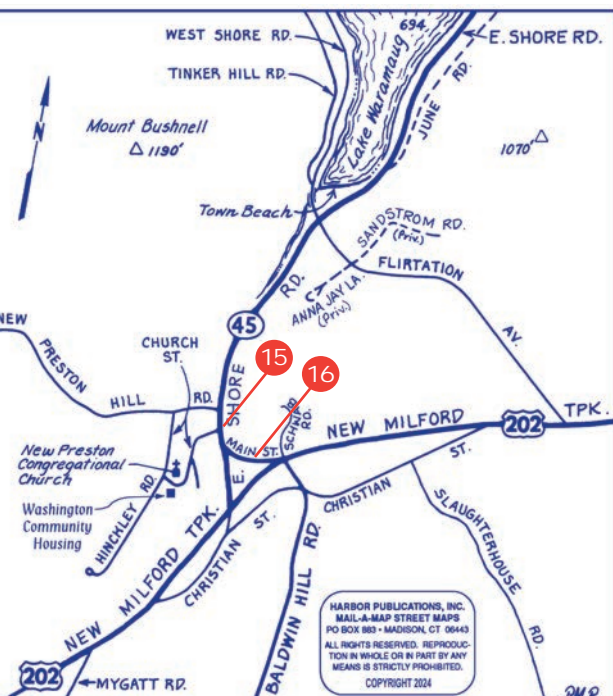

KELLY

LAW OFFICES

James G. Kelly Law Offices LLC
8 Titus Road, PO Box 469 | Washington Depot, CT 06794
T 860.868.1230 | www.jgk-law.com

18

Over 500,000 Promotional Products to Meet Your Every Business or Personal Need.

HARBOR PROMOTIONS
1 Orchard Park Road, Unit 8
P.O. Box 883 • Madison, Connecticut 06443
phone (203) 245-8009 • Fax (203) 245-7645
www.harborpromotions.com

NEW PRESTON

13 River Road
Washington Depot, CT

860-868-0198

washpizza.com

3