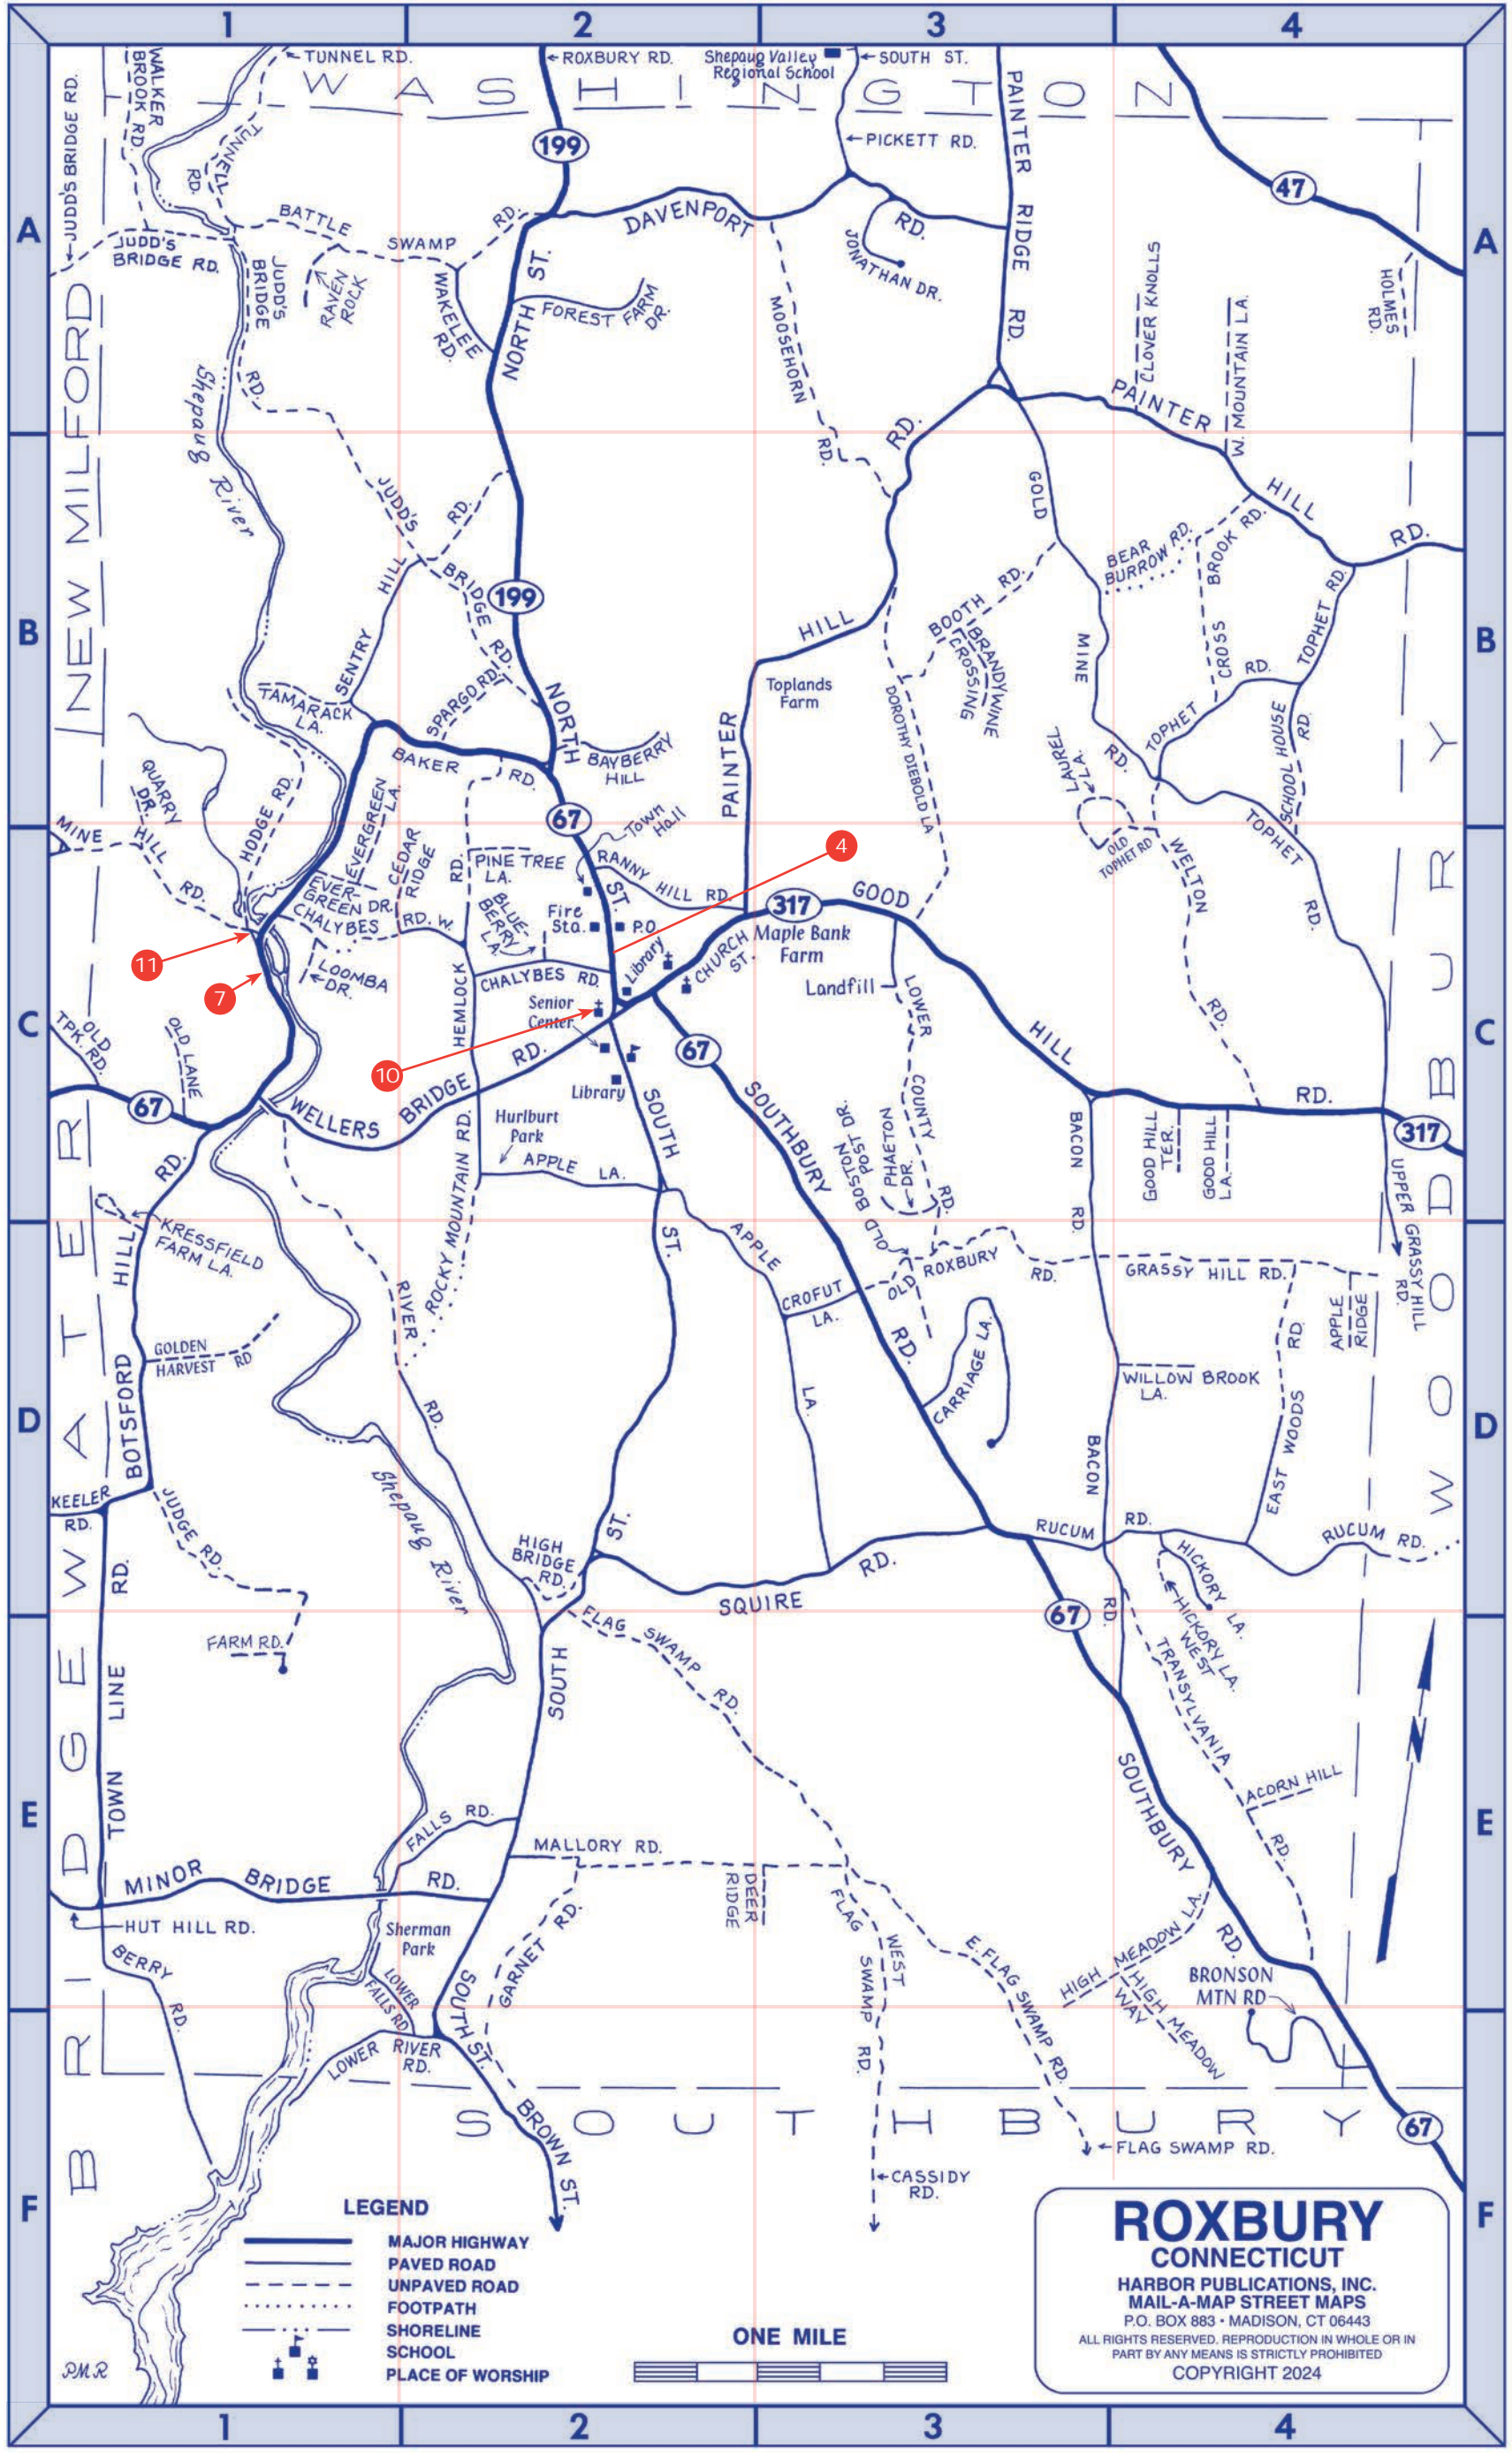

SMITH & Company
Surveyors & Engineers

- Land Surveying
- Boundary & Lot Surveys
- Topographic Surveys
- Residential & Commercial Surveys
- Civil Engineering
- Site Planning
- Septic System Design
- Percolation Testing

247 Main Street South, P.O. Box 996 • Woodbury, CT. 06798-0996
Phone: 203.263.0068
Email: info@smithsurveyors.com

Christ Church
Established 1740
4 Wellers Bridge Road, Roxbury
Church Office - 860-355-3695
Priest's Phone - 860-354-4113
Rev. Stephen R. Nagy
Priest in Charge

THE EPISCOPAL CHURCH WELCOMES YOU

SUNDAYS
Holy Eucharist or Morning Prayer 9:00 am.
Services on Zoom via link on our website.

All are invited to the Lord's Table
Exciting worship, preaching, music and education
For where your treasure is, there your heart will be also.
(Luke 12:34)

www.christchurchroxbury.net christchurchroxbury@gmail.com

THE HEN'S NEST
A GALLERY

THE HEN'S NEST LLC.
Ellen Prindle
2 Green Hill Road
Washington Depot, CT 06794
860.619.0091

Wednesday-Saturday 11-5, Sunday 11-4
Monday & Tuesday by luck or appointment
ellen@thensnestgallery.com
www.thensnestgallery.com

ROBERT SHAVER
ATTORNEY AT LAW

ADMITTED IN CT & NY

General Practice of Law including
Real Estate, Family, Criminal, Probate, Personal Injury

26 North Street, Suite 4, P.O. Box 307, Roxbury, CT 06783
TEL. 860-354-8575 • shaversrq@gmail.com