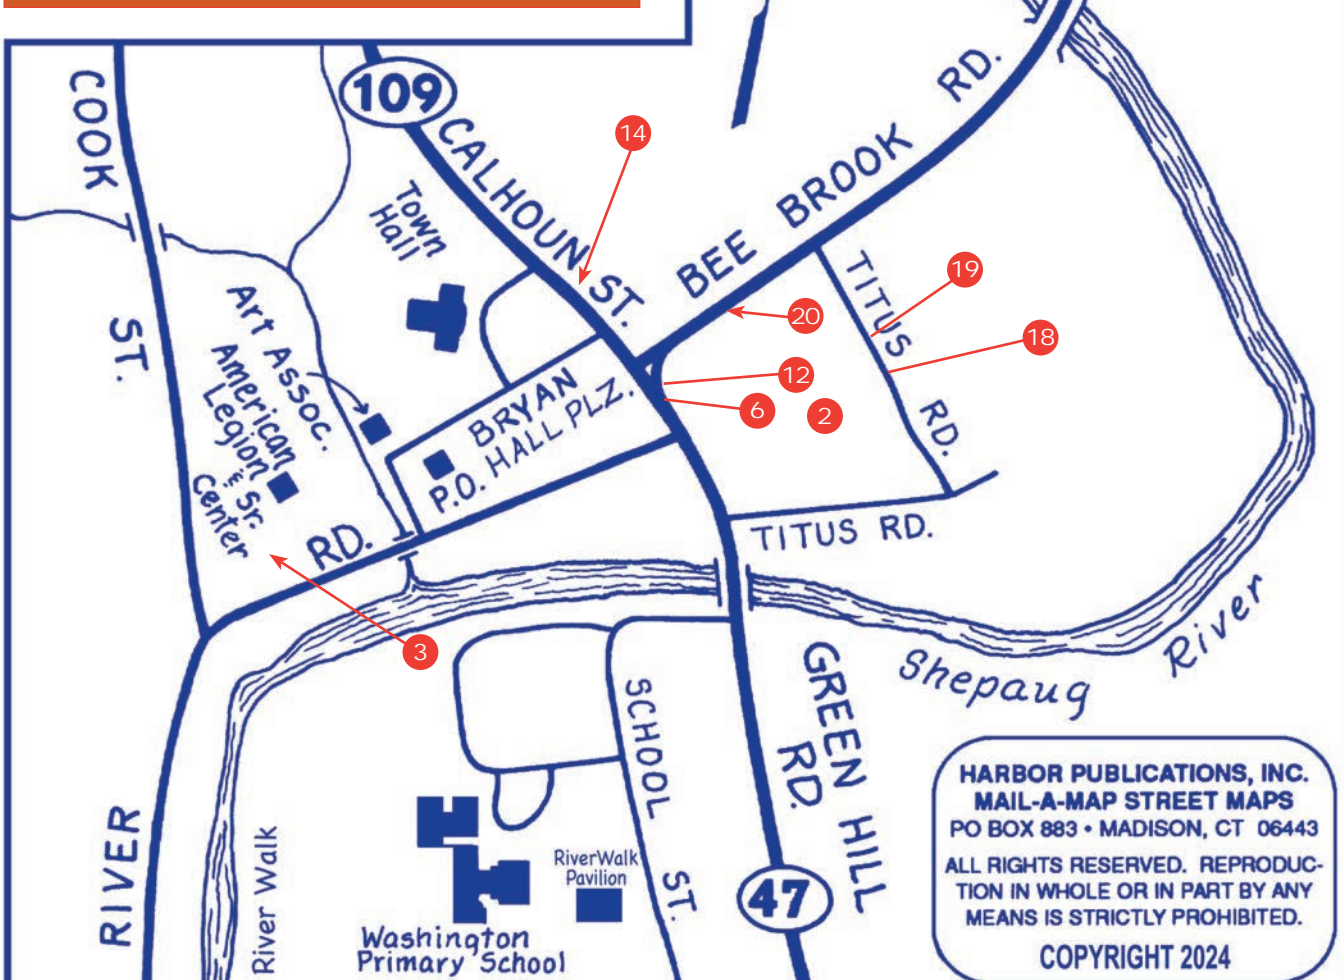

WASHINGTON DEPOT

HARBOR PUBLICATIONS, INC.
MAIL-A-MAP STREET MAPS
PO BOX 883 • MADISON, CT 06443
ALL RIGHTS RESERVED. REPRODUCTION IN WHOLE OR IN PART BY ANY MEANS IS STRICTLY PROHIBITED.
COPYRIGHT 2024

WASHINGTON CONNECTICUT
HARBOR PUBLICATIONS, INC.
MAIL-A-MAP STREET MAPS
P.O. BOX 883 • MADISON, CT 06443
ALL RIGHTS RESERVED. REPRODUCTION IN WHOLE OR IN PART BY ANY MEANS IS STRICTLY PROHIBITED
COPYRIGHT 2024

Happy healthy living for cats & dogs
depot dog pet essentials
Our mission is pet wellness with a focus on cats and dogs throughout all life stages.
860 619 0430 | 11 Titus Road, Washington Depot, CT 06794
depotdogboutique.com

THE HOPKINS INN
On Lake Waramaug
New Preston, Connecticut
(860) 868-7295
Dining & Lodging