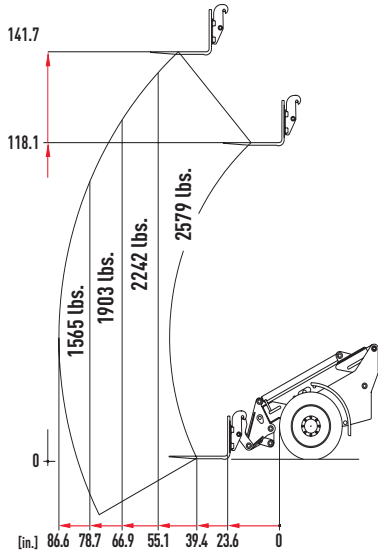

TECHNICAL SPECS

Schäffer Model 3650 T

Diagram refers to the lift capacity in relation to the boom extension, when used with forks on stable ground (according EN 474-3)

	DIMENSIONS	3650 T
A	Wheelbase	6 ft 3.6 in
B	Chassis length	13 ft 4.2 in
C	Overall length with standard bucket	15 ft 6.4 in
D	Digging depth	5.9 in
E	Forward reach	5 ft 10.1 in
F	Max. bucket pivot height	12 ft 7.6 in
G	Loading height with pallet fork	11 ft 8.9 in
H	Max. dumping height	9 ft 10.5 in
I	Front end height	5 ft 3 in
J	Dumping depth	2 ft 11 in
K	Seat height	3 ft 10.5 in
L	Cab height Protective roof height	7 ft 3 in 7 ft 6.2 in
M	Swivelling point, telescopic arm retracted	10 ft 5.2 in
N	Overall width	55.9 - 68.1 in
O	Inner turning radius	4 ft 2.8 in
P	Outer turning radius	8 ft 7.1 in
Q	Outer radius with standard bucket	9 ft 8.9 in

	TECHNICAL DATA	3650 T
	Engine	3 Cyl. KUBOTA TURBO D1803-CR-T, 50 hp (37 kW) / Optional: 58 hp (42 kW)
	Traction hydraulics	Hydrostatic-automotive, HTF (High Traction Force)
	Service braking system	Combined brake hydrostatic and multi-disc brake
	Parking brake	Multi-disc brake running in oil bath
	Working hydraulics Output/pressure	Delivery rate: from 15.9 GPM Operating pressure: 2.900 psi
	Steering	Hydraulic articulated pendulum steering
	Operating weight	Protective roof: 7.937 lbs Cabin: 8.378 lbs
	Lifting capacity	4,299 lbs
	Tipping load, straight ¹	3,770 lbs
	Axles	Original Schäffer axles, 6-hole rim; Option: automatic slip-control differential
	Speed	12.4 mph in 2 gears switchable under load, Option: 17.4 mph
	Electric system	Operating voltage: 12 V
	Fill quantities	Fuel: 14.5 gal Hydraulic oil: 12.7 gal
	Sound pressure level LpA	84 dB(A)

DIMENSION	LOADER WIDTH (in)*	TREAD OPTIONS
15.0/55-17	55.9 - 65.4	AS Farmer
425/55-17	60.6 (68.1) - 67.3**	AS Farmer, FL693 Ridemax
440/50-17	60.6 (68.1) - 64.6**	Allground
33x15-16.5	60.2	SKD

*Measurements vary based on rim offset configurations
**Measurements in brackets for width turned wheels.