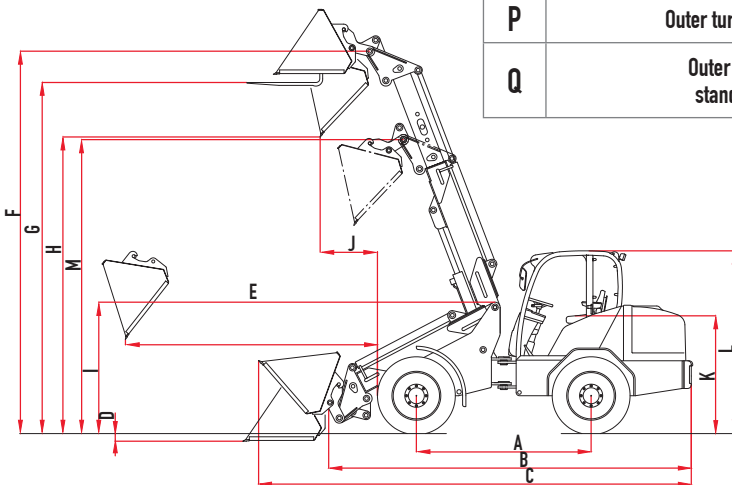

TECHNICAL SPECS

Schäffer Model 3650 T

	DIMENSIONS	3650 T
A	Wheelbase	6 ft 3.6 in
B	Chassis length	13 ft 4.2 in
C	Overall length with standard bucket	15 ft 6.4 in
D	Digging depth	5.9 in
E	Forward reach	5 ft 10.1 in
F	Max. bucket pivot height	12 ft 7.6 in
G	Loading height with pallet fork	11 ft 8.9 in
H	Max. dumping height	9 ft 10.5 in
I	Front end height	5 ft 3 in
J	Dumping depth	2 ft 11 in
K	Seat height	3 ft 10.5 in
L	Cab height Protective roof height	7 ft 3 in 7 ft 6.2 in
M	Swivelling point, telescopic arm retracted	10 ft 5.2 in
N	Overall width	55.9 - 68.1 in
O	Inner turning radius	4 ft 2.8 in
P	Outer turning radius	8 ft 7.1 in
Q	Outer radius with standard bucket	9 ft 8.9 in

	TECHNICAL DATA	3650 T
	Engine	3 Cyl. KUBOTA TURBO D1803-CR-T, 50 hp (37 kW) / Optional: 58 hp (42 kW)
	Traction hydraulics	Hydrostatic-automotive, HTF (High Traction Force)
	Service braking system	Combined brake hydrostatic and multi-disc brake
	Parking brake	Multi-disc brake running in oil bath
	Working hydraulics Output/pressure	Delivery rate: from 15.9 GPM Operating pressure: 2.900 psi
	Steering	Hydraulic articulated pendulum steering
	Operating weight	Protective roof: 7.937 lbs Cabin: 8.378 lbs
	Lifting capacity	4,299 lbs
	Tipping load, straight ¹	3,770 lbs
	Axles	Original Schäffer axles, 6-hole rim; Option: automatic slip-control differential
	Speed	12.4 mph in 2 gears switchable under load, Option: 17.4 mph
	Electric system	Operating voltage: 12 V
	Fill quantities	Fuel: 14.5 gal Hydraulic oil: 12.7 gal
	Sound pressure level LpA	84 dB(A)

¹ Boom horizontal, not extended with pallet fork (acc. To ISO 14397)
Tire dimensions and additional equipment can change the operating weight, tipping load, and payload.

Wheel Options

(Standard tire option highlighted in yellow)