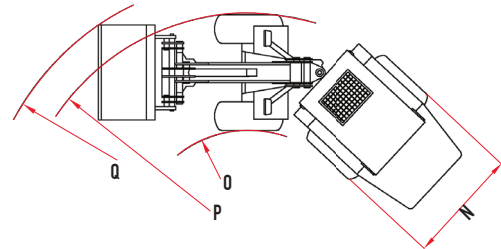

TECHNICAL SPECS

Schäffer Model 3650 T

	DIMENSIONS	3650 T
A	Wheelbase	6 ft 3.6 in
B	Chassis length	13 ft 4.2 in
C	Overall length with standard bucket	15 ft 6.4 in
D	Digging depth	5.9 in
E	Forward reach	5 ft 10.1 in
F	Max. bucket pivot height	12 ft 7.6 in
G	Loading height with pallet fork	11 ft 8.9 in
H	Max. dumping height	9 ft 10.5 in
I	Front end height	5 ft 3 in
J	Dumping depth	2 ft 11 in
K	Seat height	3 ft 10.5 in
L	Cab height Protective roof height	7 ft 3 in 7 ft 6.2 in
M	Swivelling point, telescopic arm retracted	10 ft 5.2 in
N	Overall width	55.9 - 68.1 in
O	Inner turning radius	4 ft 2.8 in
P	Outer turning radius	8 ft 7.1 in
Q	Outer radius with standard bucket	9 ft 8.9 in

	TECHNICAL DATA	3650 T
	Engine	3 Cyl. KUBOTA TURBO D1803-CR-T, 50 hp (37 kW) / Optional: 58 hp (42 kW)
	Traction hydraulics	Hydrostatic-automotive, HTF (High Traction Force)
	Service braking system	Combined brake hydrostatic and multi-disc brake
	Parking brake	Multi-disc brake running in oil bath
	Working hydraulics Output/pressure	Delivery rate: from 15.9 GPM Operating pressure: 2.900 psi
	Steering	Hydraulic articulated pendulum steering
	Operating weight	Protective roof: 7.937 lbs Cabin: 8.378 lbs
	Lifting capacity	4,299 lbs
	Tipping load, straight ¹	3,770 lbs
	Axles	Original Schäffer axles, 6-hole rim; Option: automatic slip-control differential
	Speed	12.4 mph in 2 gears switchable under load, Option: 17.4 mph
	Electric system	Operating voltage: 12 V
	Fill quantities	Fuel: 14.5 gal Hydraulic oil: 12.7 gal
	Sound pressure level LpA	84 dB(A)

¹ Boom horizontal, not extended with pallet fork (acc. To ISO 14397)
Tire dimensions and additional equipment can change the operating weight, tipping load, and payload.

Wheel Options

(Standard tire option highlighted in yellow)